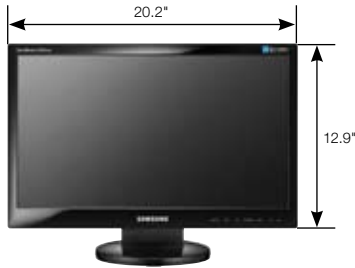

2243SWX Dimensions

Specifications		943SWX	2043SWX	2243SWX	2343BWX
Display	Screen Size	18.5" Wide	20" Wide	21.5" Wide	23" Wide
	Brightness (Typical)	250 cd/m ²	250 cd/m ²	300 cd/m ²	300 cd/m ²
	Contrast Ratio (Typical/Dynamic)	1000:1/15,000:1	1000:1/15,000:1	1000:1/15,000:1	1000:1/20,000:1
	Resolution	1366 x 768	1600 x 900	1920 x 1080	2048 x 1152
	Response Time (Typical)	5ms	5ms	5ms	5ms
	Viewing Angle (Horizontal/Vertical)	170°/160° (CR>10)	170°/160° (CR>10)	170°/160° (CR>10)	170°/160° (CR>10)
	Color Supported	16.7 M	16.7M	16.7M	16.7M
Signal Input	Video Signal	Analog RGB, DVI	Analog RGB, DVI	Analog RGB, DVI	Analog RGB, DVI
	Sync. Signal	Separate H/V, Composite, SOG	Separate H/V, Composite, SOG	Separate H/V, Composite, SOG	Separate H/V, Composite, SOG
	Connector	15-pin D-Sub, DVI-D	15-pin D-Sub, DVI-D	15-pin D-Sub, DVI-D	15-pin D-Sub, DVI-D
Power	Power Consumption	20 Watts	25 Watts	45 Watts	44 Watts
	Stand by Power (DPMS)	<1W	<1W	<1W	<1W
	Type	Built-in	Built-in	Built-in	Built-in
Features	Plug & Play	1/2B, DDC-CI	1/2B, DDC-CI	1/2B, DDC-CI	1/2B, DDC-CI
	Mac Compatibility	■	■	■	■
	Wall Mount	VESA 75mm	VESA 75mm	VESA 100mm	VESA 100mm
	Cabinet Color	High Glossy Black	High Glossy Black	High Glossy Black	High Glossy Black
	Special Features	MagicBright 3, Off Timer, Image Size, Color Effect, Customized Key, MagicWizard & MagicTune with Asset Management, Windows Vista Premium, DVI with HDCP, Multiscreen Software, Safe Mode	MagicBright 3, Off Timer, Image Size, Color Effect, Customized Key, MagicWizard & MagicTune with Asset Management, Windows Vista Premium, DVI with HDCP, Multiscreen Software, Safe Mode	MagicBright 3, Off timer, Image Size, Color Effect, Customized Key, MagicWizard & MagicTune with Asset Management, Windows Vista Premium, DVI with HDCP, Multiscreen Software, Safe Mode	Power off 0.3W (typ.), MagicBright 3, Image Size, Color Effect, Customized Key, MagicWizard & MagicKey & MagicTune with Asset Management, Windows Vista Premium, MultiScreen S/W
Dimension	Product Dimension (With Stand, W x H x D)	17.4" x 14.0" x 7.3"	18.9" x 15.4" x 8.6"	20.2" x 15.8" x 8.6"	21.4" x 16.1" x 9.0"
	Product Dimension (Without Stand, W x H x D)	17.4" x 11.2" x 2.5"	18.9" x 12.0" x 2.8"	20.2" x 12.9" x 2.8"	21.4" x 12.7" x 2.9"
	Shipment Dimension (W x H x D)	20.3" x 5.2" x 14.2"	21.7" x 5.4" x 15.1"	23.3" x 5.4" x 16.1"	24.7" x 5.7" x 15.7"
Weight	Product Weight	8.0 lbs.	9.9 lbs.	10.1 lbs.	11.9 lbs.
	Shipment Weight	10.8 lbs.	12.6 lbs.	13.7 lbs.	15.7 lbs.
Stand	Type	Simple	Simple	Simple	Simple
Green Management	Emission Standard	EMC	EMC	EMC	EMC
	RoHS Compliant	■	■	■	■
	Energy Star Compliant	■	■	■	■
	EPEAT	Silver	Silver	Silver	Silver
	Product Recyclability	CCFL panel contains mercury, please dispose of properly	CCFL panel contains mercury, please dispose of properly	CCFL panel contains mercury, please dispose of properly	CCFL panel contains mercury, please dispose of properly
Packaging Recyclability	All packing materials are recyclable	All packing materials are recyclable	All packing materials are recyclable	All packing materials are recyclable	