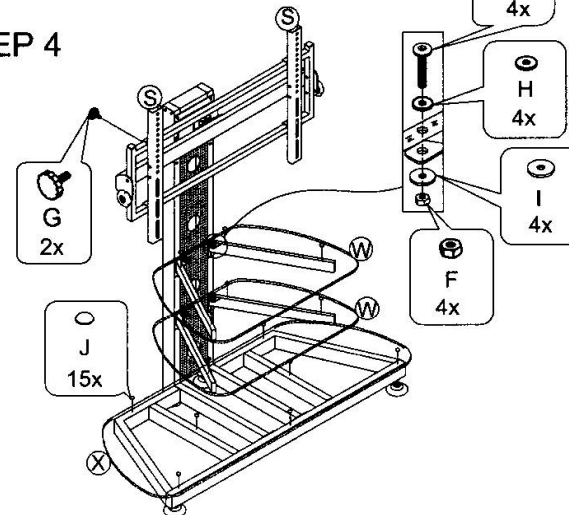

SCEPTRE

Model: SONITUS

NOTE: Improper installation may cause serious injury and/or damage. It is recommended that you follow the instruction below carefully. Before Starting Assembly make sure that all parts and accessory listed on this manual are included and intact. Assembly should be performed by 2 people on a carpet or a similar surface to prevent damaging glass

STEP 1

STEP 2

STEP 3

STEP 4

NO.	DESCRIPTION	Q'TY
S1	M4x12mm	4
S2	M5x12mm	4
S3	M6x12mm	4
S4	M6x15mm	4
S5	M4x32mm	4
S6	M5x32mm	4
S7	M6x32mm	4
S8	M8x32mm	4
S9	Ø19xØ6.2mm	4
S10	Ø22xØ8.2mm	4
S11	Ø14x14mm	4
S12	Ø25x13mm	4

NO.	DESCRIPTION	Q'TY
A	M6x15mm	16
B	M6x25mm	6
C	M6x42mm	8
D	M6x60mm	12
E	M6x20mm	4
F	M6	8
G	M6	2
H	Ø15	4
I	Ø19	8
J	Ø12x3.5	15
K	Ø68xM8	4
L	M10 + M4	1set
M		1
N		1
O		1
P		1
Q		1
R		1
S		2
T		1
U		2
V		2
W		2
X		1