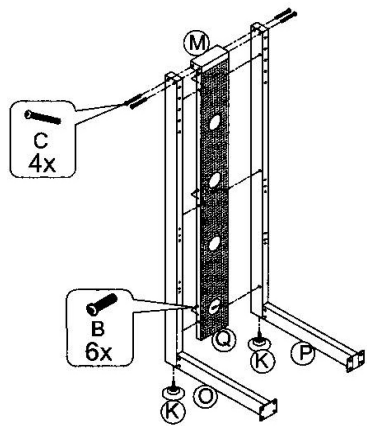

SCEPTRE

Model: SONITUS

NOTE: Improper installation may cause serious injury and/or damage. It is recommended that you follow the instruction below carefully. Before Starting Assembly make sure that all parts and accessory listed on this manual are included and intact. Assembly should be performed by 2 people on a carpet or a similar surface to prevent damaging glass

STEP 1

STEP 2

STEP 3

STEP 4

NO.	DESCRIPTION	Q'TY
S1	M4x12mm	4
S2	M5x12mm	4
S3	M6x12mm	4
S4	M6x15mm	4
S5	M4x32mm	4
S6	M5x32mm	4
S7	M6x32mm	4
S8	M8x32mm	4
S9	Ø19xØ6.2mm	4
S10	Ø22xØ8.2mm	4
S11	Ø14x14mm	4
S12	Ø25x13mm	4

NO.	DESCRIPTION	Q'TY
A	M6x15mm	16
B	M6x25mm	6
C	M6x42mm	8
D	M6x60mm	12
E	M6x20mm	4
F	M6	8
G	M6	2
H	Ø15	4
I	Ø19	8
J	Ø12x3.5	15
K	Ø68xM8	4
L	M10 + M4	1set
M		1
N		1
O		1
P		1
Q		1
R		1
S		2
T		1
U		2
V		2
W		2
X		1