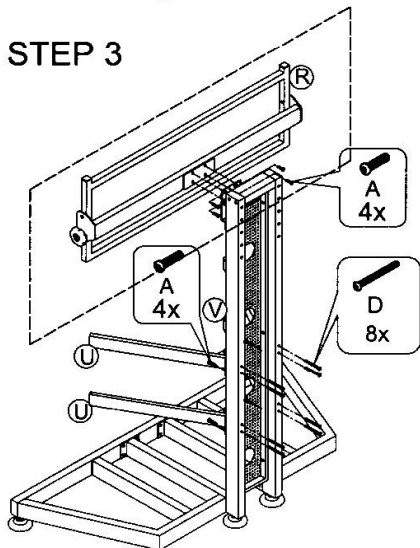

SCEPTRE

Model: SONITUS

NOTE: Improper installation may cause serious injury and/or damage. It is recommended that you follow the instruction below carefully. Before Starting Assembly make sure that all parts and accessory listed on this manual are included and intact. Assembly should be performed by 2 people on a carpet or a similar surface to prevent damaging glass

STEP 1

STEP 2

STEP 3

STEP 4

NO.	DESCRIPTION	Q'TY
S1	M4x12mm	4
S2	M5x12mm	4
S3	M6x12mm	4
S4	M6x15mm	4
S5	M4x32mm	4
S6	M5x32mm	4
S7	M6x32mm	4
S8	M8x32mm	4
S9	Ø19xØ6.2mm	4
S10	Ø22xØ8.2mm	4
S11	Ø14x14mm	4
S12	Ø25x13mm	4

NO.	DESCRIPTION	Q'TY
A	M6x15mm	16
B	M6x25mm	6
C	M6x42mm	8
D	M6x60mm	12
E	M6x20mm	4
F	M6	8
G	M6	2
H	Ø15	4
I	Ø19	8
J	Ø12x3.5	15
K	Ø68xM8	4
L	M10 + M4	1set
M		1
N		1
O		1
P		1
Q		1
R		1
S		2
T		1
U		2
V		2
W		2
X		1