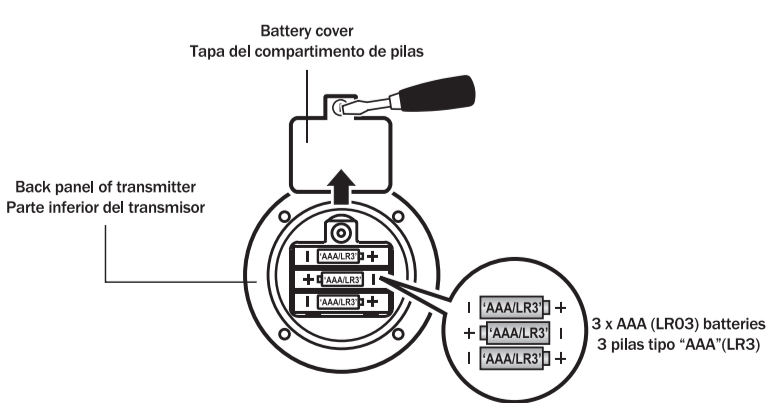

Radio Control Off Road Racing Set

Radio Control Off Road Racing Set

SIZE:15.5" X 6" X 11.5"
PAPER: 270GSM+E-FLUTE

Radio Control Off Road Racing Set
Radio Control Off Road Racing Set

Radio Control Off Road Racing Set
Radio Control Off Road Racing Set

Radio Control Off Road Racing Set
Radio Control Off Road Racing Set

Not Included
No Incluye