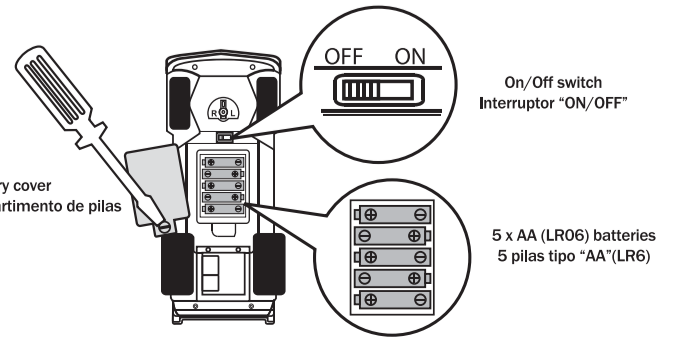

Not Included
No Incluye