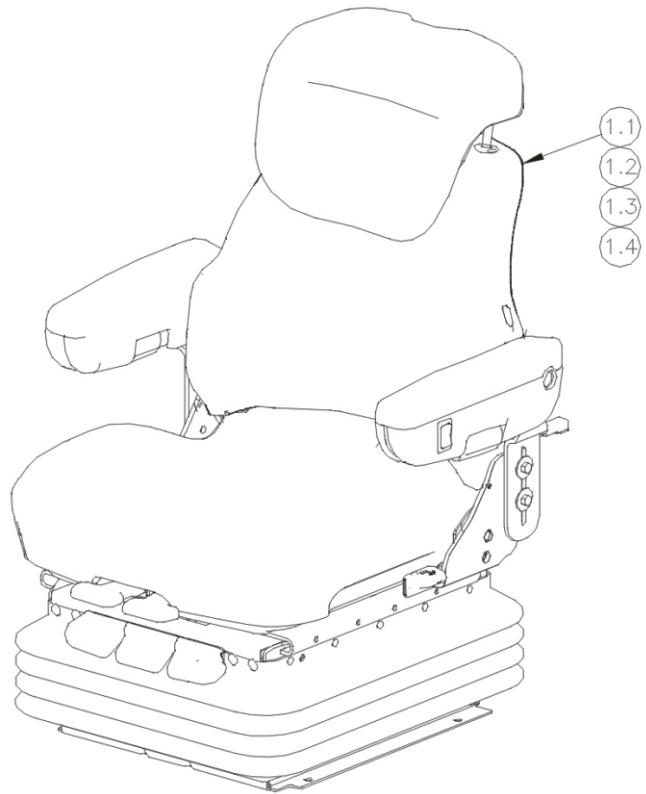

5000 SERVICE PARTS LIST