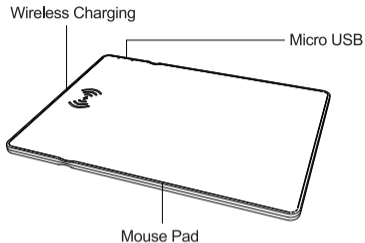

Structure

Warning:

Changes or modifications to this unit not expressly approved by the party responsible for compliance could void the user's authority to operate the equipment.

Note

This equipment has been tested and found to comply with the limits for a Class B digital device, pursuant to Part 15 of the FCC Rules. These limits are designed to provide reasonable

provide reasonable protection against harmful interference in a residential installation. This equipment generates, uses and can radiate radio frequency energy and, if not installed and used in accordance with the instructions, may cause harmful interference to radio communications. However, there is no guarantee that interference will not occur in a particular installation. If this equipment does cause harmful interference to radio or television reception, which can be determined by turning the equipment off and on, the user is encouraged to try to correct the interference by one or more of the following measures:

Reorient or relocate the receiving antenna.

Increase the separation between the equipment and receiver.

Connect the equipment into an outlet on a circuit different from that to which the receiver is connected.

Consult the dealer or an experienced radio/TV technician for help.