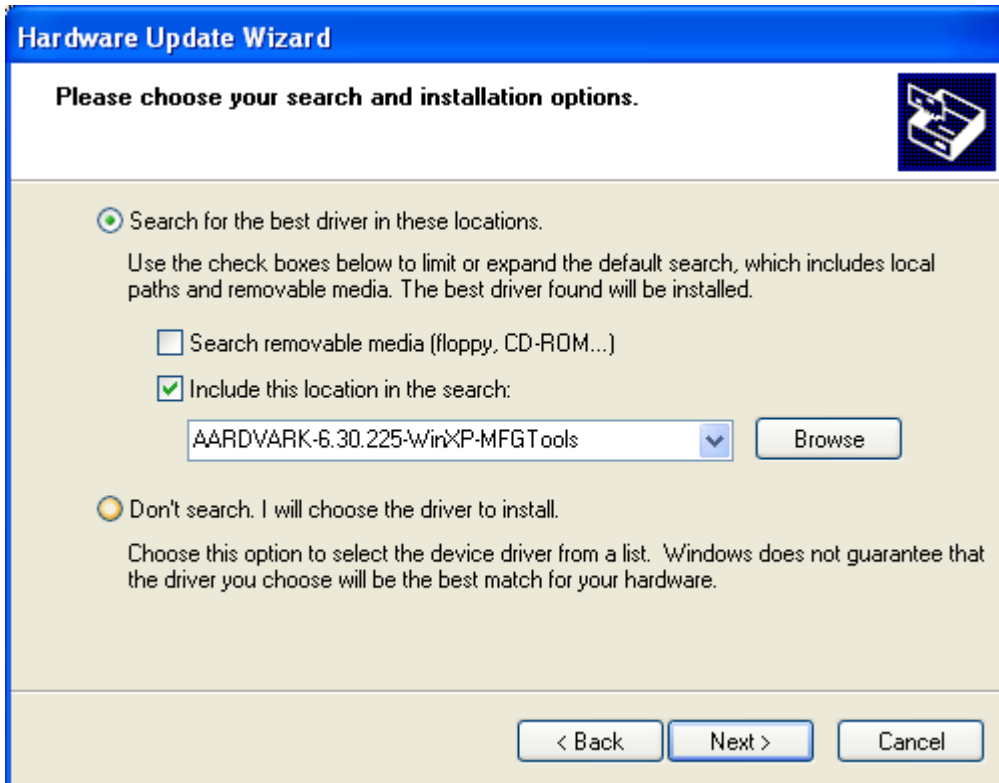

Seiko Epson Corporation

2.4GHz Wireless LAN MINI USB module

WLU6320-D69(RoHS)

OPERATION MANUAL

Install driver

Connect WLU6320-D69(RoHS) with cable to host device, and install driver from path "AARDVARK-6.30.225-WinXP-MFGTools"