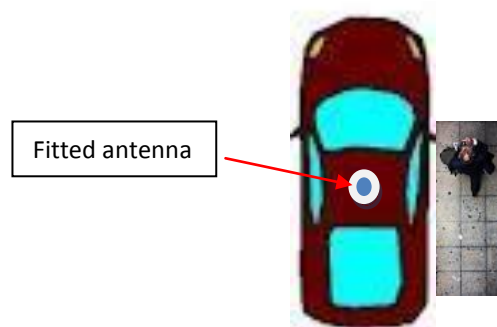

INTRODUCTION

When installing any TETRA antenna to a vehicle, it is the responsibility of the installer to ensure that the location of the antenna is considered not only for best RF performance but more importantly in order to minimize the potential for RF exposure to third parties.

To minimise the potential risk of RF exposure to third parties, antennas should ideally be fitted to locations on the vehicle that ensures that the distance between the radiating antenna and third parties is at least 20cm or if greater the minimum safe distance required to meet the General Exposure limit for that antenna fitted.

If this General Exposure distance cannot be met then the radiating antenna must be placed in a location that ensures the Occupation limit cannot exceeded.

A list of minimum distances for Sepura supplied TETRA antennas are shown in table 1 below. The outline drawing below shows one example of how third parties may come into proximity of the installed antenna.