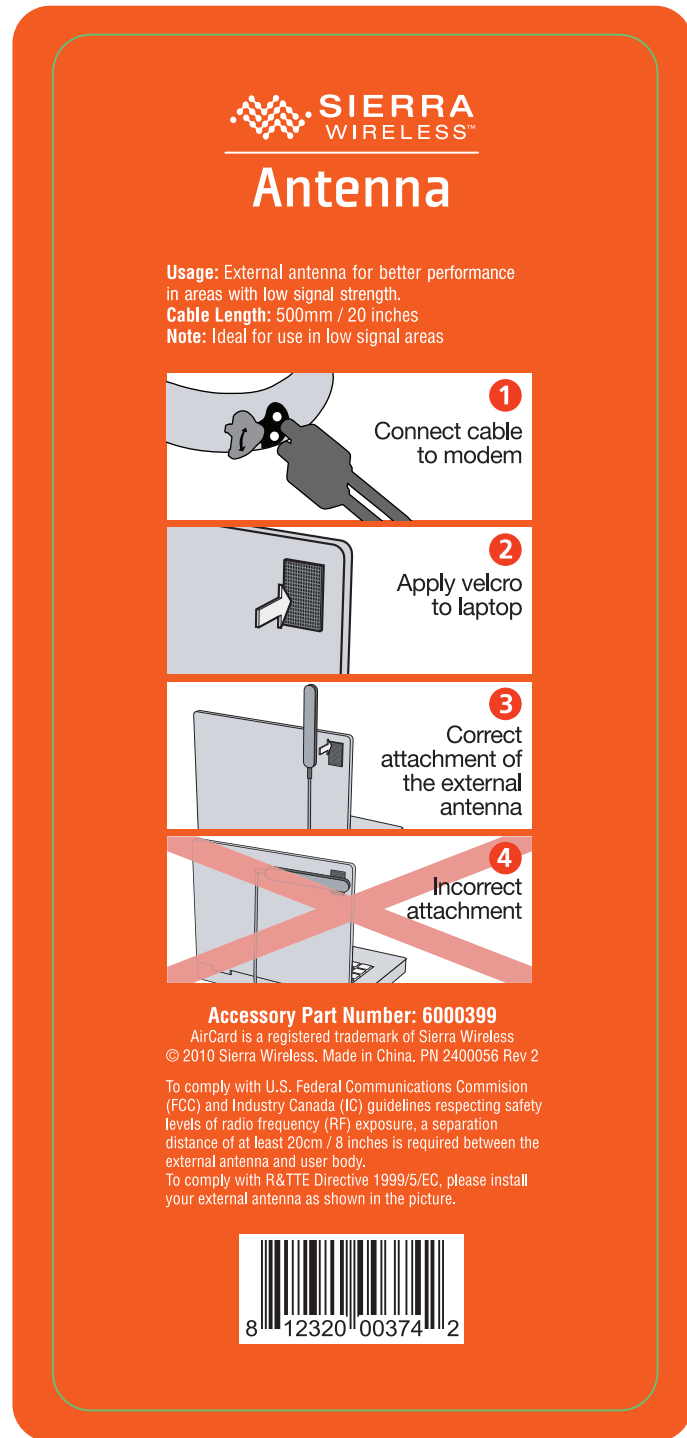

Front

Back

- Pantone Red 179
- White CMYK 0/0/0/0
- Black CMYK 0/0/0/100
- DIELINE - DO NOT PRINT

2		02 July 2010	IS
REV	CHANGE NOTICE	DATE	DRFT APP

		<b>SIERRA WIRELESS</b> <small>HEART OF THE WIRELESS MACHINES™</small>		<small>COPYRIGHT 2009</small>
		<small>THIS DOCUMENT, SUBMITTED IN CONFIDENCE, CONTAINS PROPRIETARY INFORMATION WHICH SHALL NOT BE REPRODUCED OR TRANSFERRED TO OTHER DOCUMENTS OR DISCLOSED TO OTHERS OR USED FOR MANUFACTURING OR ANY OTHER PURPOSE WITHOUT WRITTEN PERMISSION OF SIERRA WIRELESS, INC.</small>		
		TITLE: 2400056_Rev2_ANTENNA_BACK_CARD_6000399		
DESIGNED: Isa Szeto	DRAWING NO: 2400056	REV. 2		
APPROVED:	SCALE: 100%	SIZE:	UNITS:	SHEET