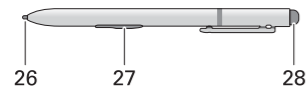

OYFKK9A00
2013 - 08

- 1 Language
- 2 Language
- 3 Language
- 4 Language
- 5 Language
- 6 Language
- 7 Language
- 8 Language
- 9 Language
- 10 Language
- 11 Language
- 12 Language
- 13 Language
- 14 Language
- 15 Language
- 16 Language
- 17 Language
- 18 Language
- 19 Language
- 20 Language
- 21 Language
- 22 Language
- 23 Language
- 24 Language
- 25 Language
- 26 Language
- 27 Language
- 28 Language

Specifications

NOTE: Offerings may vary by region. The following specifications are only those required by law to ship with your tablet. For more information regarding the configuration of your tablet, go to **Start Screen** → **Help and Support** and select the option to view information about your tablet.

Power	
Coin-cell battery	3 V CR1220 lithium ion
Input voltage	100 VAC - 240 VAC
Output Power	19.0V - 19.5V, 1.54A - 1.58A
Physical	
Height	10.2mm (0.4 inch)
Width	279.74mm (11.01 inches)
Depth	176.76mm (6.96 inches)
Weight (Minimum)	785.5grams (1.73 lbs)
Environmental	
Operating Temperature	0 °C to 35 °C (32 °F to 95 °F)

Language

LANGUAGE: Offerings may vary by region. The following specifications are only those required by law to ship with your tablet. For more information regarding the configuration of your tablet, go to **Start Screen** → **Help and Support** and select the option to view information about your tablet.

Power	
Coin-cell battery	3 V CR1220 lithium ion
Input voltage	100 VAC - 240 VAC
Output Power	19.0V - 19.5V, 1.54A - 1.58A
Physical	
Height	10.2mm (0.4 inch)
Width	279.74mm (11.01 inches)
Depth	176.76mm (6.96 inches)
Weight (Minimum)	785.5grams (1.73 lbs)
Environmental	
Operating Temperature	0 °C to 35 °C (32 °F to 95 °F)

Language

LANGUAGE: Offerings may vary by region. The following specifications are only those required by law to ship with your tablet. For more information regarding the configuration of your tablet, go to **Start Screen** → **Help and Support** and select the option to view information about your tablet.

Power	
Coin-cell battery	3 V CR1220 lithium ion
Input voltage	100 VAC - 240 VAC
Output Power	19.0V - 19.5V, 1.54A - 1.58A
Physical	
Height	10.2mm (0.4 inch)
Width	279.74mm (11.01 inches)
Depth	176.76mm (6.96 inches)
Weight (Minimum)	785.5grams (1.73 lbs)
Environmental	
Operating Temperature	0 °C to 35 °C (32 °F to 95 °F)

Language

LANGUAGE: Offerings may vary by region. The following specifications are only those required by law to ship with your tablet. For more information regarding the configuration of your tablet, go to **Start Screen** → **Help and Support** and select the option to view information about your tablet.

Power	
Coin-cell battery	3 V CR1220 lithium ion
Input voltage	100 VAC - 240 VAC
Output Power	19.0V - 19.5V, 1.54A - 1.58A
Physical	
Height	10.2mm (0.4 inch)
Width	279.74mm (11.01 inches)
Depth	176.76mm (6.96 inches)
Weight (Minimum)	785.5grams (1.73 lbs)
Environmental	
Operating Temperature	0 °C to 35 °C (32 °F to 95 °F)

Bateria integrada de ion de lítio recarregável:

Marca: Dell Modelo: FWRM8 (7.4Vdc, 30Wh)/ PPNPH (7.4Vdc, 60Wh).

Carregador: PA-1300-04.