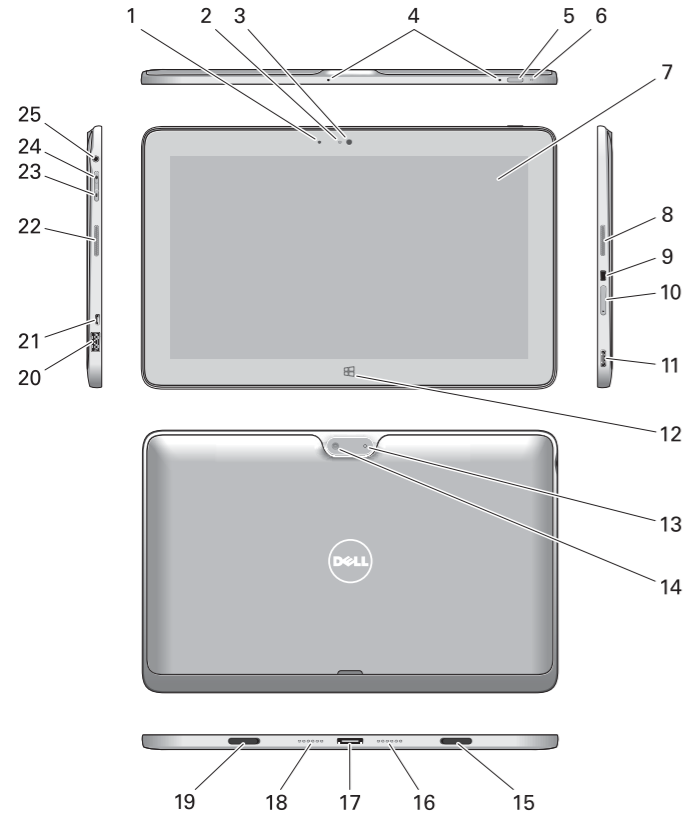

LATITUDE 10

Setup and Features Information

Language | Language | Language | Language

Views | Views | Views | Views | Views

- 1 camera LED
- 2 Ambient Light Sensor
- 3 front camera
- 4 microphones
- 5 power button
- 6 power LED
- 7 touch screen
- 8 speaker
- 9 Noble security lock slot
- 10 memory card reader
- 11 mini HDMI connector
- 12 start button
- 13 rear camera
- 14 camera flash
- 15 dock holder
- 16 dock pins
- 17 dock/power connector
- 18 dock pins
- 19 dock holder
- 20 USB connector
- 21 micro USB/power connector
- 22 speaker
- 23 volume decrease button
- 24 volume increase button
- 25 audio connector
- 26 Pen Tip (replaceable)
- 27 Programmable button - right mouse click (default)
- 28 Eraser Tip