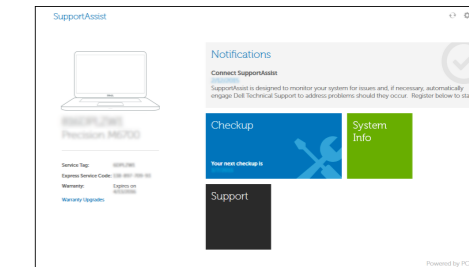

Locate Dell apps

Locate Dell apps | Locate Dell apps
Locate Dell apps | Locate Dell apps

Dell SupportAssist

Check and update your computer

Check and update your computer
Check and update your computer
Check and update your computer
Check and update your computer

For Ubuntu

Follow the instructions on the screen to finish setup

Follow the instructions on the screen to finish setup
Follow the instructions on the screen to finish setup
Follow the instructions on the screen to finish setup
Follow the instructions on the screen to finish setup