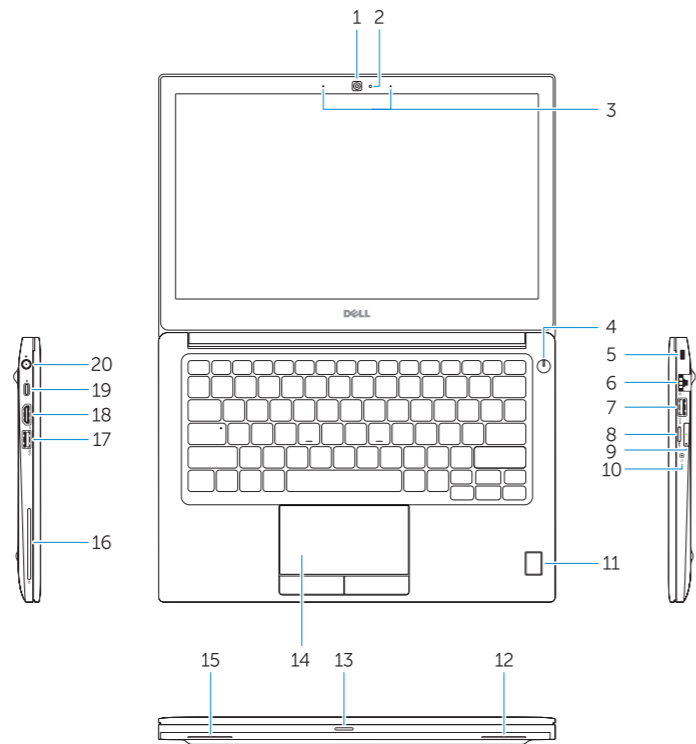

Latitude 7280 se  [HCN only]

Features

[Features](#) | [Features](#) | [Features](#) | [Features](#)

1. Camera
2. Camera status light
3. Microphones
4. Power button
5. Security cable slot
6. Network port
7. USB 3.0 port
8. Micro SD port
9. U-SIM port
10. Headset port
11. Finger print reader
12. Speaker
13. Status light
14. Touchpad
15. Speaker