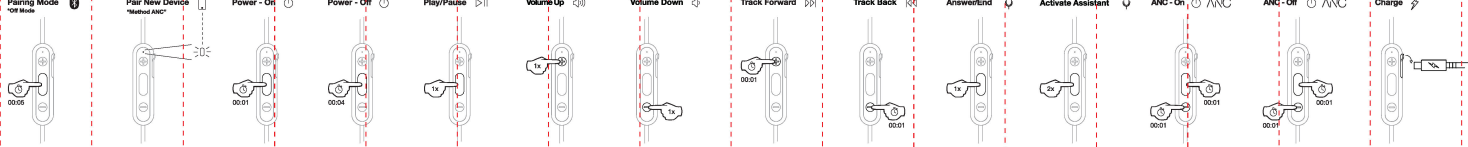

FRONT

Method ANC

Tile Enabled: Download the App. Activate Tile. Includes QR code for Tile app and Tile logo.

- List of countries where the device is available: Australia, Canada, France, Germany, India, Italy, Japan, Korea, Mexico, Singapore, South Africa, Taiwan, Thailand, USA, UK, etc.

Skullcandy USER GUIDE

Table with 4 columns: Feature, Description in English, Description in Spanish, Description in Chinese. Includes features like Active Noise Cancellation, Transparency Mode, and Battery Life.

BACK

Table with 4 columns: Feature, Description in English, Description in Spanish, Description in Chinese. Includes features like Microphone, Sensors, and Headset Compatibility.

Technical specifications and legal disclaimers in multiple languages (English, Spanish, Chinese). Includes sections for 'SPECIFICATIONS', 'LIMITATION OF WARRANTY', and 'LEGAL DISCLAIMER'.