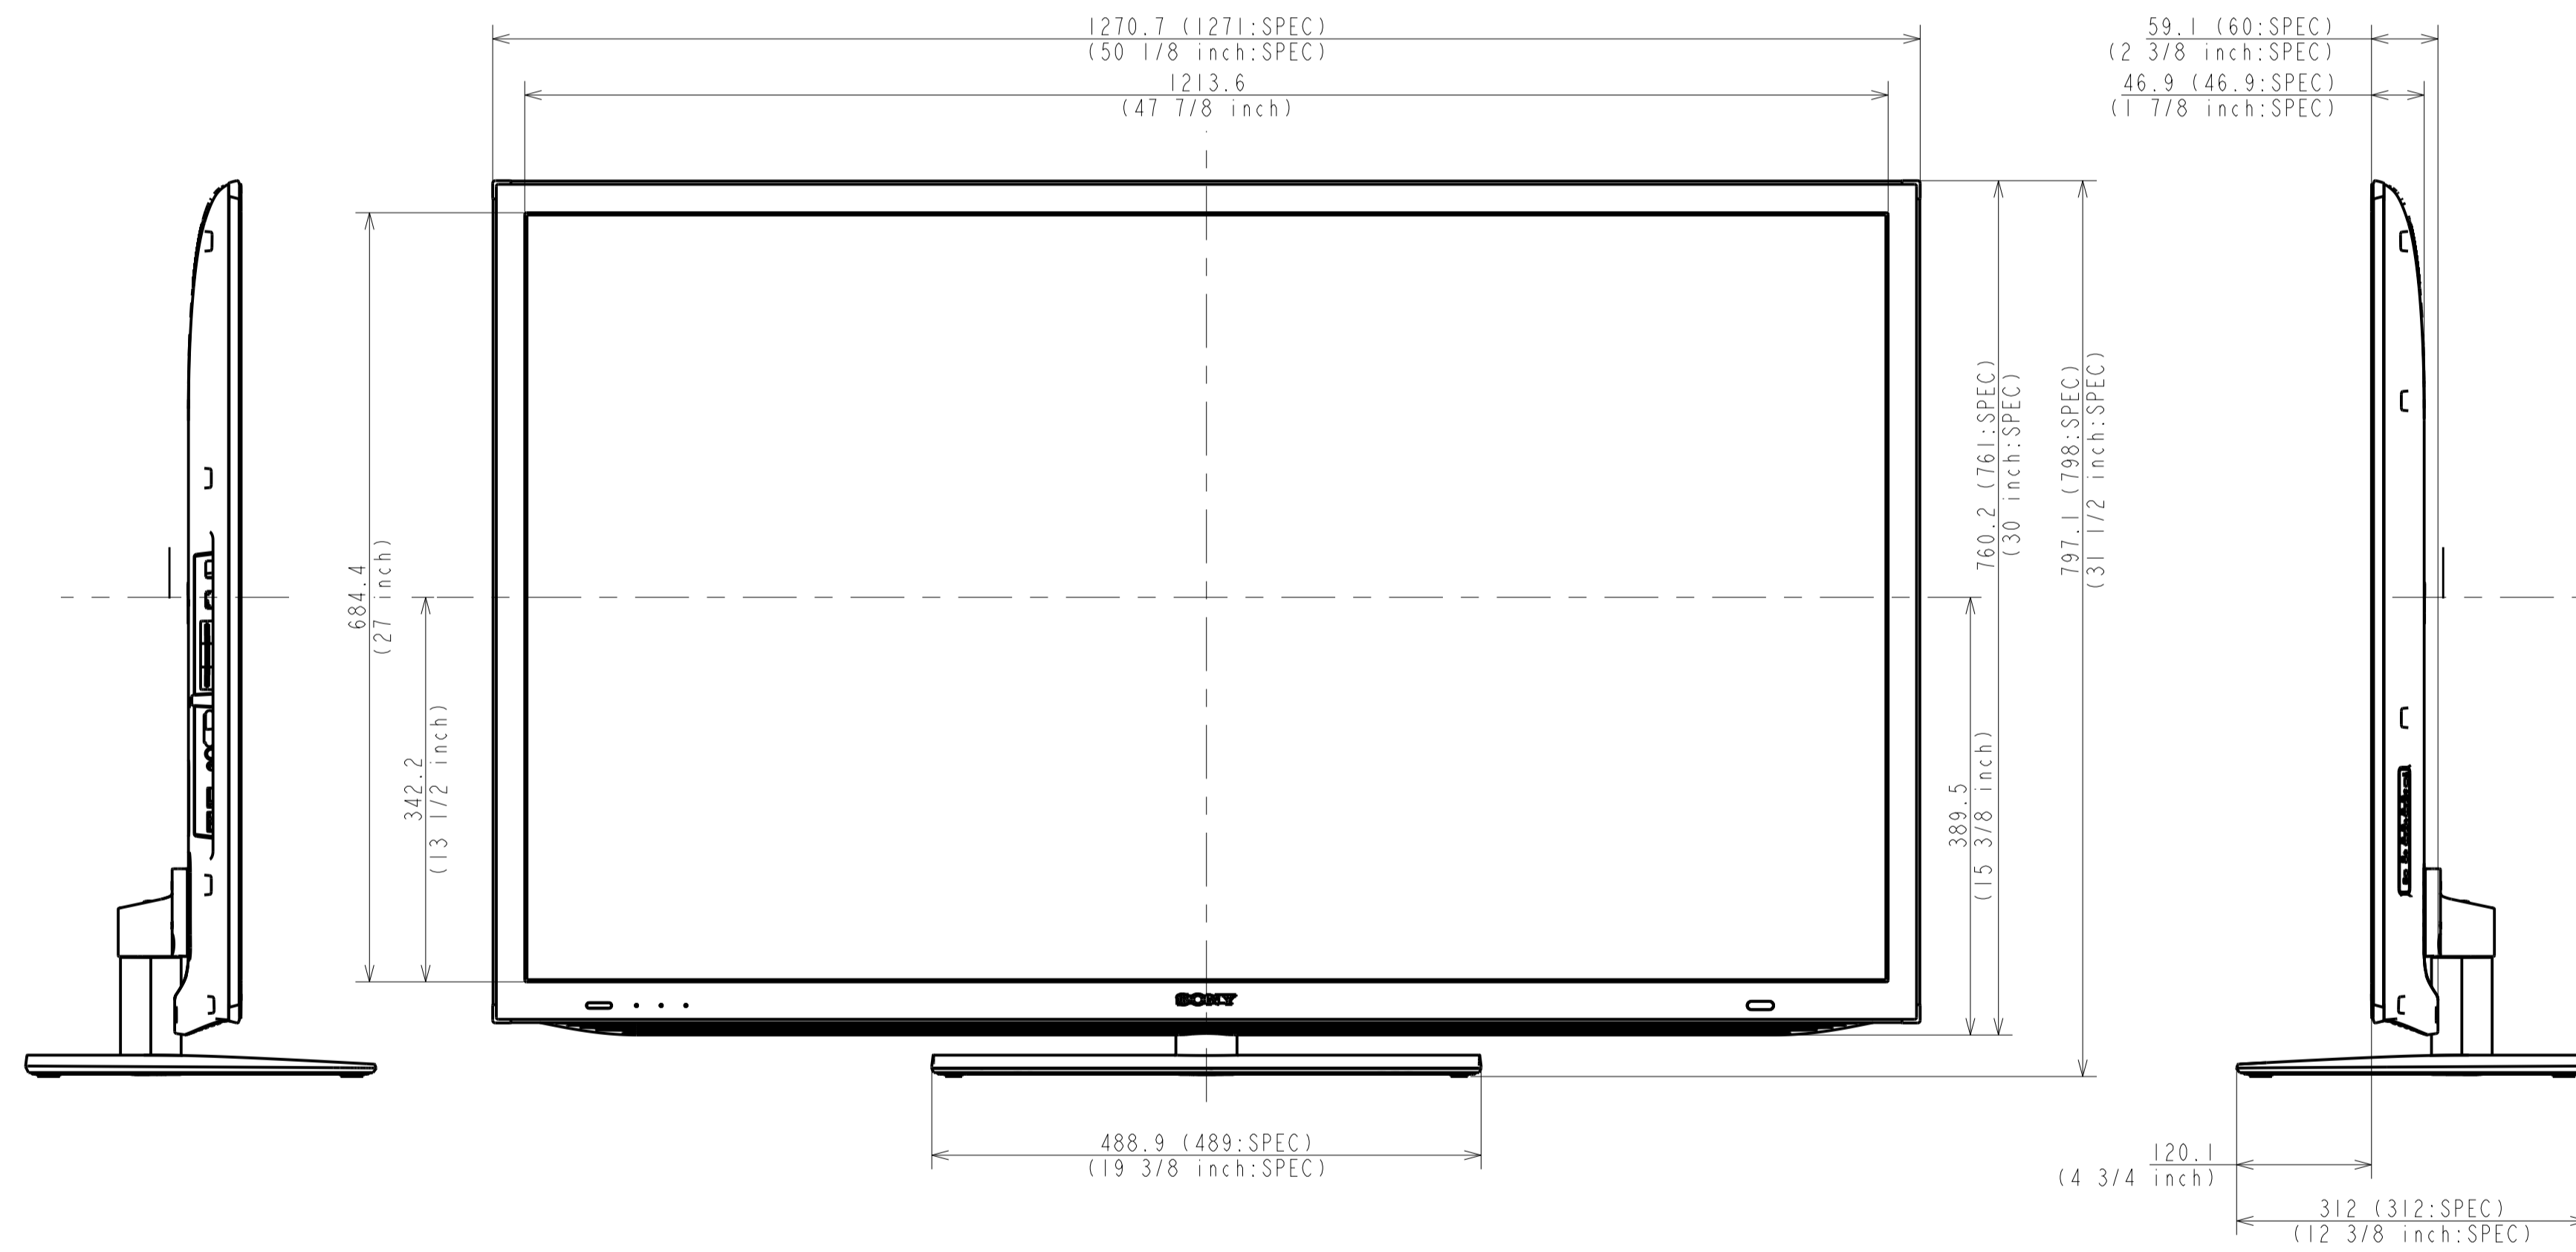

Header	JAPAN	NORTH AMERICA	LATIN AMERICA	EUROPE	GENERAL AREA	CHINA
Model Name	KDL-55HX750	KDL-55HX750	KDL-55HX755	KDL-55HX750	KDL-55HX750	KDL-55HX750
SV No.	SV-22318	SV-22290	SV-22329	SV-22101	SV-22102	SV-22420
TV only (WxHxD)	127.1x76.1x6.0(4.69) cm	1271x761x60(46.9) mm / 50 1/8x30x2 3/8 (1 7/8) inch	1271x761x60(46.9) mm	Approx. 127.1x76.1x6.0(4.69) cm	Approx. 1271x761x60(46.9) mm	Approx. 1271x761x60(46.9) mm
TV with Stand (WxHxD)	127.1x79.8x31.2 cm	1271x798x312 cm / 50 1/8x31 1/2x12 3/8 inch	1271x798x312 mm	Approx. 127.1x79.8x31.2 cm	Approx. 1271x798x312 mm	Approx. 1271x798x312 mm
Media Receiver (WxHxD)	-	-	-	-	-	-
Monitor only (WxHxD)	-	-	-	-	-	-
Monitor with Stand (WxHxD)	-	-	-	-	-	-
Media Receiver with Stand (WxHxD)	-	-	-	-	-	-
Satellite Speaker (WxHxD)	-	-	-	-	-	-
Stand Width	48.9 cm	489 mm / 19 3/8 inch	489 mm	Approx. 48.9 cm	Approx. 489 mm	Approx. 489 mm
VESA Hole Pitch	30.0x30.0 cm	300x300 mm / 11 7/8x11 7/8 inch	300x300 mm	30.0x30.0 cm	300x300 mm	300x300 mm
TV Only	19.2 Kg	19.2 Kg / 42.3 lb	19.2 Kg	Approx. 19.2 Kg	Approx. 19.2 Kg	Approx. 19.2 Kg
TV With Stand	23.6 Kg	23.6 Kg / 52.0 lb	23.6 Kg	Approx. 23.6 Kg	Approx. 23.6 Kg	Approx. 23.6 Kg
Media Receiver	-	-	-	-	-	-
Monitor Only	-	-	-	-	-	-
Monitor With Stand	-	-	-	-	-	-
Media Receiver with Stand	-	-	-	-	-	-
Gross (Media Receiver Package)	-	-	-	-	-	-
Gross (Monitor Package)	-	-	-	-	-	-
Satellite Speaker	-	-	-	-	-	-
Remarks	-	-	-	-	-	-

SU-WL500

106.9 (107:SPEC)  
(4 1/4 inch:SPEC)

77.8 (78:SPEC)  
(3 1/8 inch:SPEC)

320(320:SPEC)  
(12 5/8 inch:SPEC)

0°

467.3 (468:SPEC)  
(18 1/2 inch:SPEC)

165.3  
(6 5/8 inch)

5°

20°

705 (705:SPEC)  
(27 7/8 inch:SPEC)

476.8 (477:SPEC)  
(18 7/8 inch:SPEC)

333.3 (334:SPEC)  
(13 1/4 inch:SPEC)

SU-WL50B

107.6 (108:SPEC)  
(4 3/8 inch:SPEC)

105.6 (106:SPEC)  
(4 1/4 inch:SPEC)

385.1 (386:SPEC)  
(15 1/4 inch:SPEC)