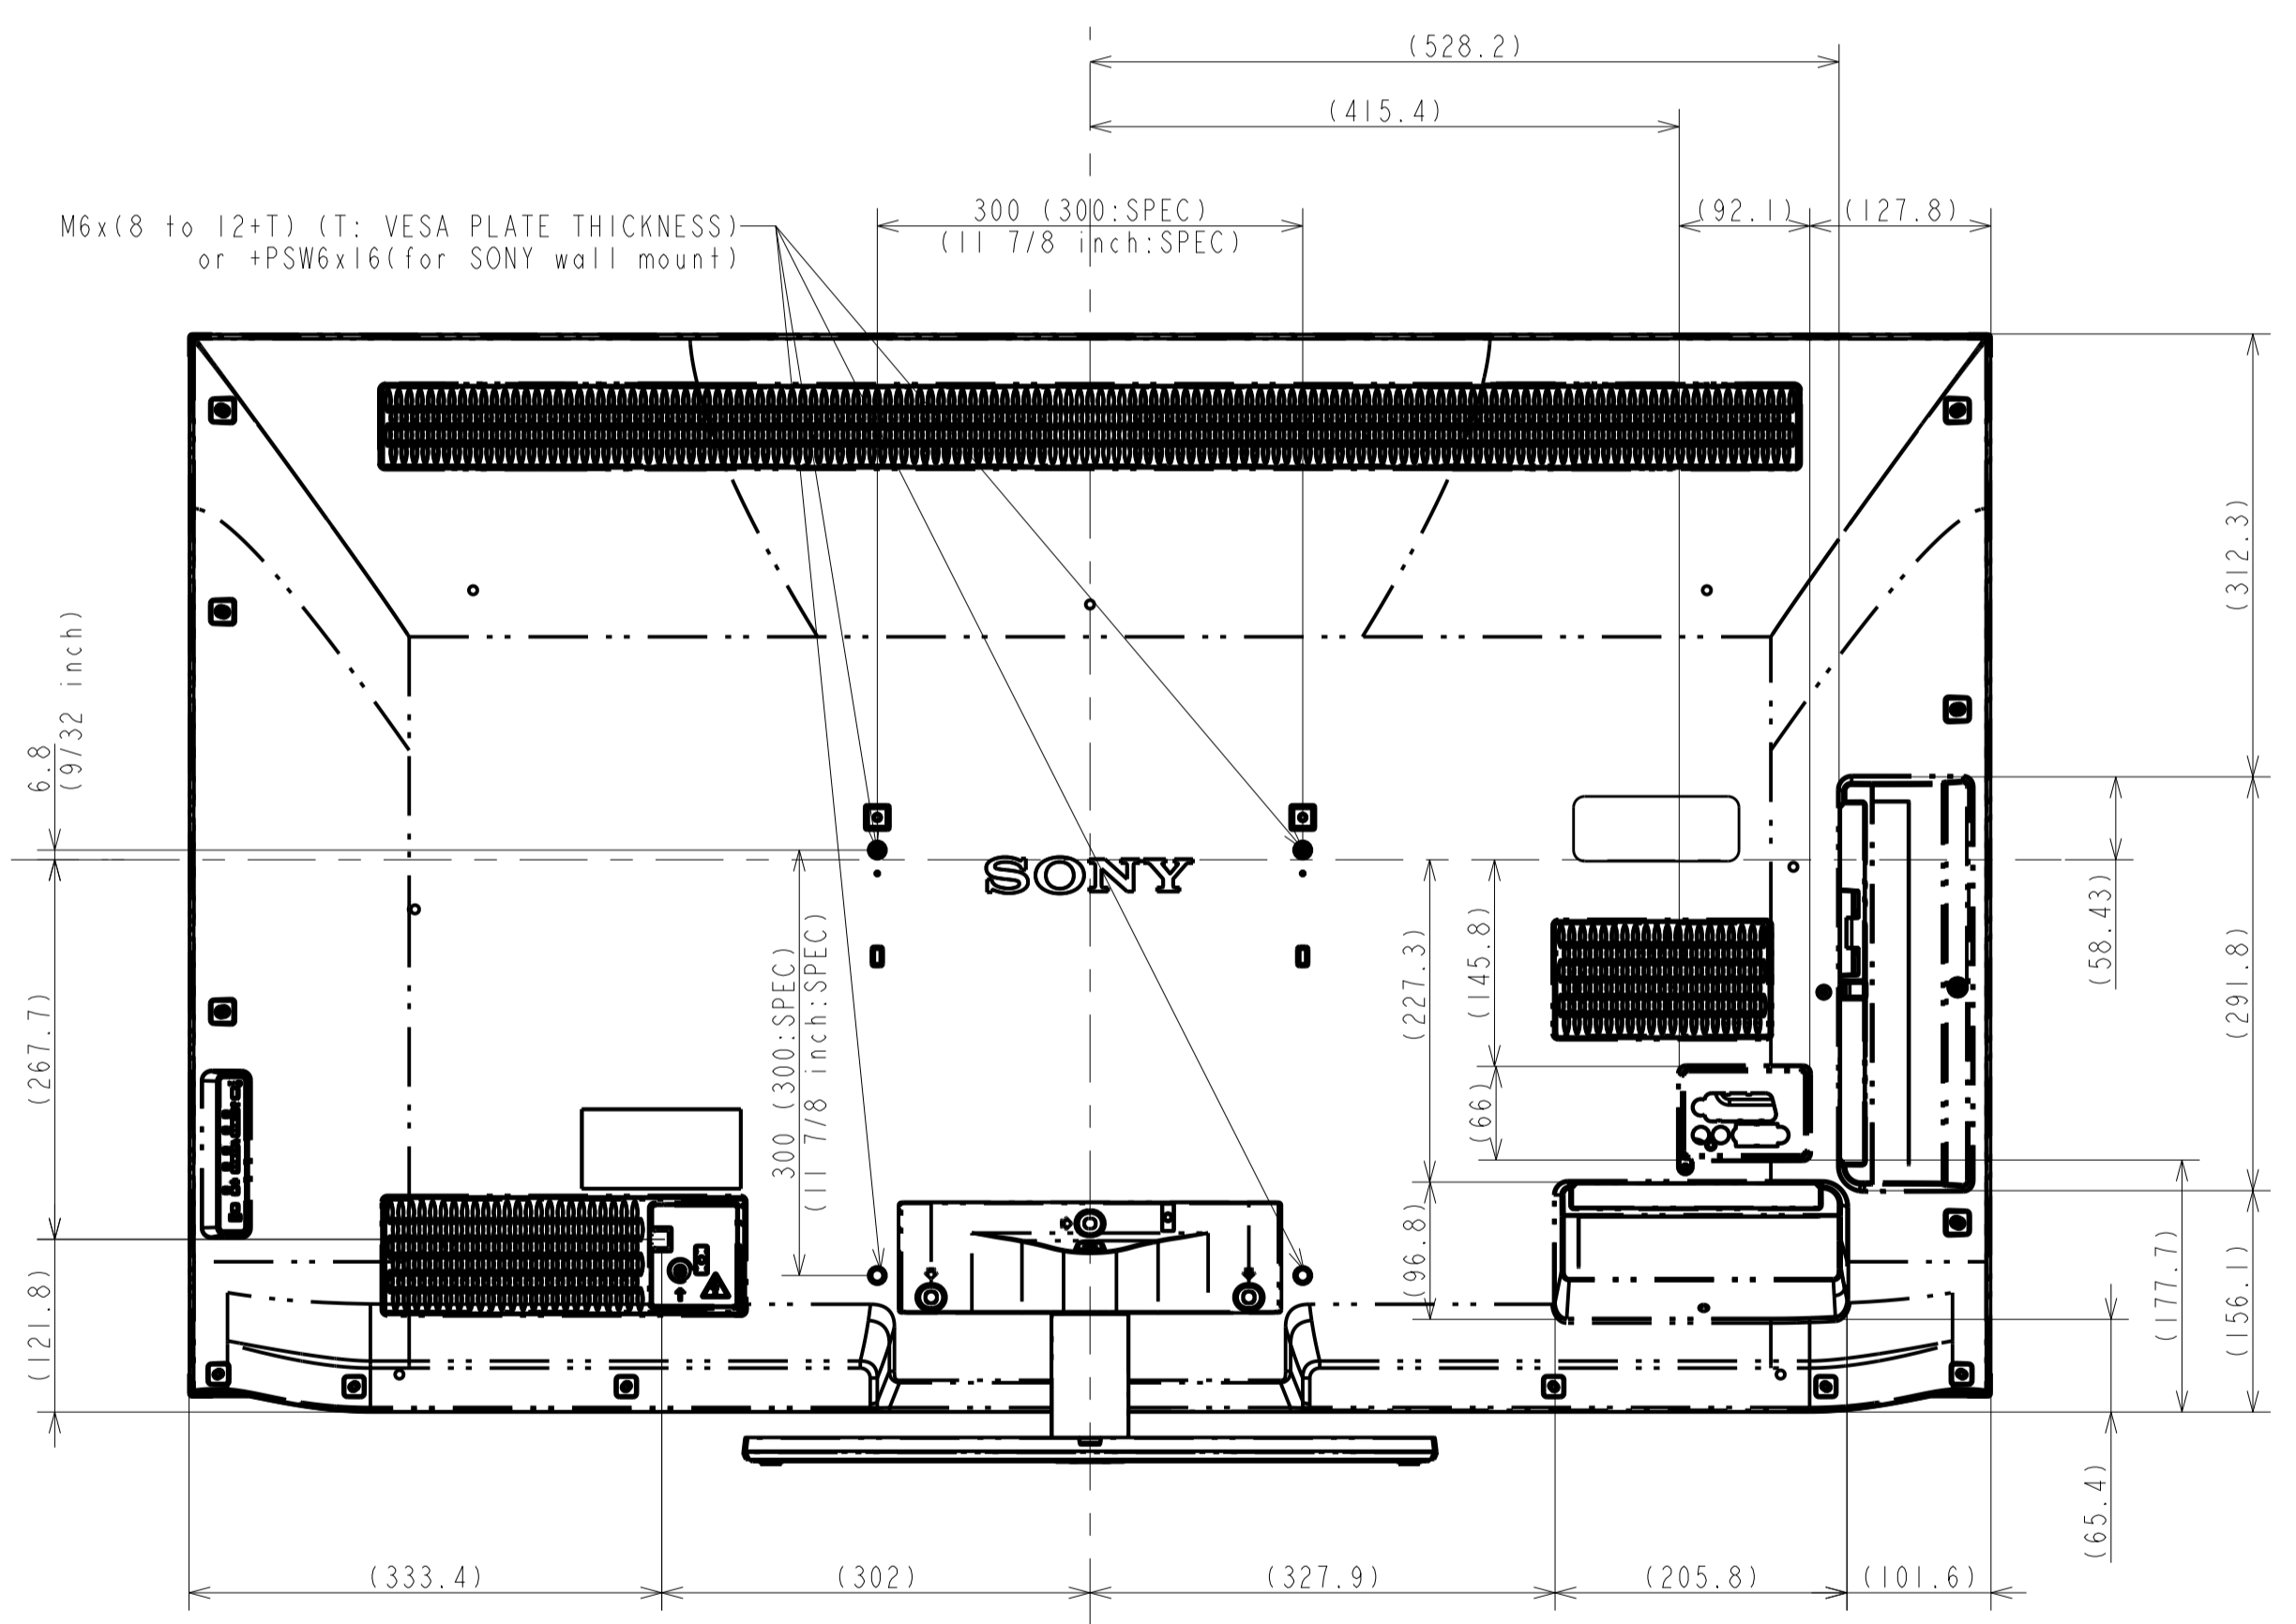

Header	JAPAN	NORTH AMERICA	LATIN AMERICA	EUROPE	GENERAL AREA	CHINA
Model Name	KDL-55HX750	KDL-55HX750	KDL-55HX755	KDL-55HX750	KDL-55HX750	KDL-55HX750
SV No.	SV-22318	SV-22290	SV-22329	SV-22101	SV-22102	SV-22420
TV only (WxHxD)	127.1x76.1x6.0(4.69) cm	1271x761x60(46.9) mm / 50 1/8x30x2 3/8 (1 7/8) inch	1271x761x60(46.9) mm	Approx. 127.1x76.1x6.0(4.69) cm	Approx. 1271x761x60(46.9) mm	Approx. 1271x761x60(46.9) mm
TV with Stand (WxHxD)	127.1x79.8x31.2 cm	1271x798x312 cm / 50 1/8x31 1/2x12 3/8 inch	1271x798x312 mm	Approx. 127.1x79.8x31.2 cm	Approx. 1271x798x312 mm	Approx. 1271x798x312 mm
Media Receiver (WxHxD)	-	-	-	-	-	-
Monitor only (WxHxD)	-	-	-	-	-	-
Monitor with Stand (WxHxD)	-	-	-	-	-	-
Media Receiver with Stand (WxHxD)	-	-	-	-	-	-
Satellite Speaker (WxHxD)	-	-	-	-	-	-
Stand Width	48.9 cm	489 mm / 19 3/8 inch	489 mm	Approx. 48.9 cm	Approx. 489 mm	Approx. 489 mm
VESA Hole Pitch	30.0x30.0 cm	300x300 mm / 11 7/8x11 7/8 inch	300x300 mm	30.0x30.0 cm	300x300 mm	300x300 mm
TV Only	19.2 Kg	19.2 Kg / 42.3 lb	19.2 Kg	Approx. 19.2 Kg	Approx. 19.2 Kg	Approx. 19.2 Kg
TV With Stand	23.6 Kg	23.6 Kg / 52.0 lb	23.6 Kg	Approx. 23.6 Kg	Approx. 23.6 Kg	Approx. 23.6 Kg
Media Receiver	-	-	-	-	-	-
Monitor Only	-	-	-	-	-	-
Monitor With Stand	-	-	-	-	-	-
Media Receiver with Stand	-	-	-	-	-	-
Gross (Media Receiver Package)	-	-	-	-	-	-
Gross (Monitor Package)	-	-	-	-	-	-
Satellite Speaker	-	-	-	-	-	-
Remarks	-	-	-	-	-	-

SU-WL500

106.9 (107:SPEC)  
(4 1/4 inch:SPEC)

77.8 (78:SPEC)  
(3 1/8 inch:SPEC)

320(320:SPEC)  
(12 5/8 inch:SPEC)

0°

467.3 (468:SPEC)  
(18 1/2 inch:SPEC)

165.3  
(6 5/8 inch)

5°

753.3  
(29 3/4 inch)

469.2  
(18 1/2 inch)

10°

470.5  
(18 5/8 inch)

740.7  
(29 1/4 inch)

15°

725  
(28 5/8 inch)

472.7  
(18 5/8 inch)

20°

705 (705:SPEC)  
(27 7/8 inch:SPEC)

476.8 (477:SPEC)  
(18 7/8 inch:SPEC)

333.3 (334:SPEC)  
(13 1/4 inch:SPEC)

SU-WL50B

107.6 (108:SPEC)  
(4 3/8 inch:SPEC)

105.6 (106:SPEC)  
(4 1/4 inch:SPEC)

385.1 (386:SPEC)  
(15 1/4 inch:SPEC)