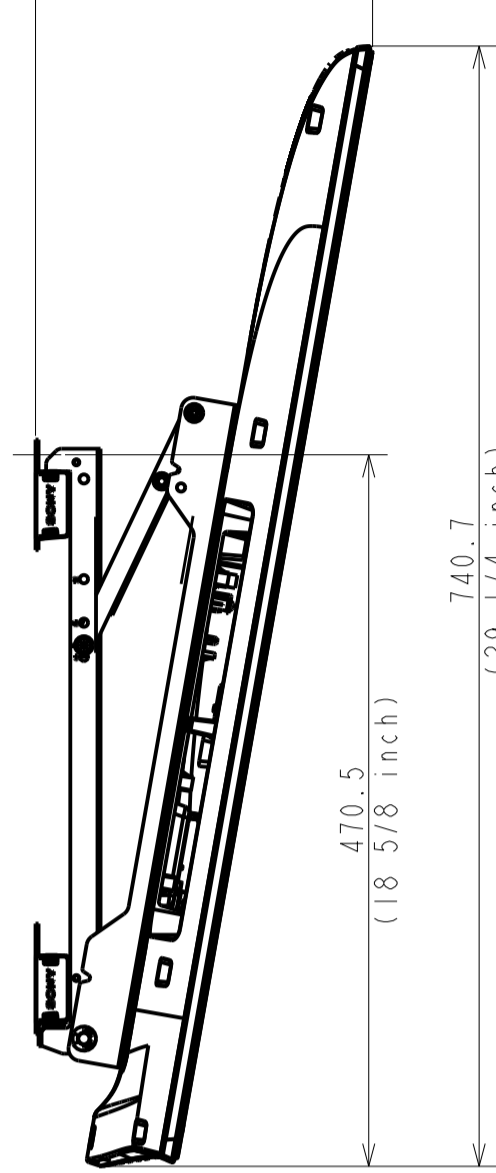

Header	JAPAN	NORTH AMERICA	LATIN AMERICA	EUROPE	GENERAL AREA	CHINA
Model Name	KDL-55HX750	KDL-55HX750	KDL-55HX755	KDL-55HX750	KDL-55HX750	KDL-55HX750
SV No.	SV-22318	SV-22290	SV-22329	SV-22101	SV-22102	SV-22420
TV only (WxHxD)	127.1x76.1x6.0(4.69) cm	1271x761x60(46.9) mm / 50 1/8x30x2 3/8 (1 7/8) inch	1271x761x60(46.9) mm	Approx. 127.1x76.1x6.0(4.69) cm	Approx. 1271x761x60(46.9) mm	Approx. 1271x761x60(46.9) mm
TV with Stand (WxHxD)	127.1x79.8x31.2 cm	1271x798x312 cm / 50 1/8x31 1/2x12 3/8 inch	1271x798x312 mm	Approx. 127.1x79.8x31.2 cm	Approx. 1271x798x312 mm	Approx. 1271x798x312 mm
Media Receiver (WxHxD)	-	-	-	-	-	-
Monitor only (WxHxD)	-	-	-	-	-	-
Monitor with Stand (WxHxD)	-	-	-	-	-	-
Media Receiver with Stand (WxHxD)	-	-	-	-	-	-
Satellite Speaker (WxHxD)	-	-	-	-	-	-
Stand Width	48.9 cm	489 mm / 19 3/8 inch	489 mm	Approx. 48.9 cm	Approx. 489 mm	Approx. 489 mm
VESA Hole Pitch	30.0x30.0 cm	300x300 mm / 11 7/8x11 7/8 inch	300x300 mm	30.0x30.0 cm	300x300 mm	300x300 mm
TV Only	19.2 Kg	19.2 Kg / 42.3 lb	19.2 Kg	Approx. 19.2 Kg	Approx. 19.2 Kg	Approx. 19.2 Kg
TV With Stand	23.6 Kg	23.6 Kg / 52.0 lb	23.6 Kg	Approx. 23.6 Kg	Approx. 23.6 Kg	Approx. 23.6 Kg
Media Receiver	-	-	-	-	-	-
Monitor Only	-	-	-	-	-	-
Monitor With Stand	-	-	-	-	-	-
Media Receiver with Stand	-	-	-	-	-	-
Gross (Media Receiver Package)	-	-	-	-	-	-
Gross (Monitor Package)	-	-	-	-	-	-
Satellite Speaker	-	-	-	-	-	-
Remarks	-	-	-	-	-	-

SU-WL500

106.9 (107:SPEC)  
(4 1/4 inch:SPEC)

77.8 (78:SPEC)  
(3 1/8 inch:SPEC)

320(320:SPEC)  
(12 5/8 inch:SPEC)

0°

467.3 (468:SPEC)  
(18 1/2 inch:SPEC)

165.3  
(6 5/8 inch)

5°

753.3  
(29 3/4 inch)

469.2  
(18 1/2 inch)

10°

470.5  
(18 5/8 inch)

740.7  
(29 1/4 inch)

15°

725  
(28 5/8 inch)

472.7  
(18 5/8 inch)

20°

705 (705:SPEC)  
(27 7/8 inch:SPEC)

476.8 (477:SPEC)  
(18 7/8 inch:SPEC)

333.3 (334:SPEC)  
(13 1/4 inch:SPEC)

SU-WL50B

107.6 (108:SPEC)  
(4 3/8 inch:SPEC)

105.6 (106:SPEC)  
(4 1/4 inch:SPEC)

385.1 (386:SPEC)  
(15 1/4 inch:SPEC)