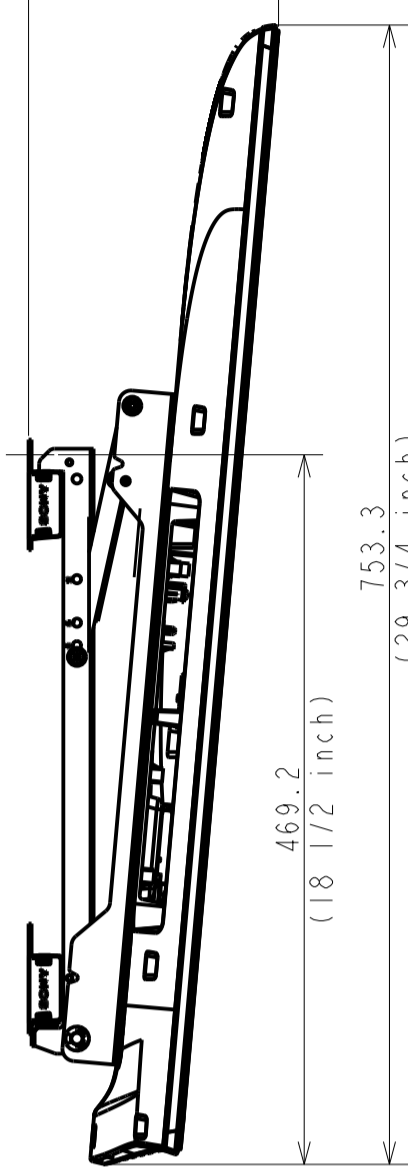

Header	JAPAN	NORTH AMERICA	LATIN AMERICA	EUROPE	GENERAL AREA	CHINA
Model Name	KDL-55HX750	KDL-55HX750	KDL-55HX755	KDL-55HX750	KDL-55HX750	KDL-55HX750
SV No.	SV-22318	SV-22290	SV-22329	SV-22101	SV-22102	SV-22420
TV only (WxHxD)	127.1x76.1x6.0(4.69) cm	1271x761x60(46.9) mm / 50 1/8x30x2 3/8 (1 7/8) inch	1271x761x60(46.9) mm	Approx. 127.1x76.1x6.0(4.69) cm	Approx. 1271x761x60(46.9) mm	Approx. 1271x761x60(46.9) mm
TV with Stand (WxHxD)	127.1x79.8x31.2 cm	1271x798x312 cm / 50 1/8x31 1/2x12 3/8 inch	1271x798x312 mm	Approx. 127.1x79.8x31.2 cm	Approx. 1271x798x312 mm	Approx. 1271x798x312 mm
Media Receiver (WxHxD)	-	-	-	-	-	-
Monitor only (WxHxD)	-	-	-	-	-	-
Monitor with Stand (WxHxD)	-	-	-	-	-	-
Media Receiver with Stand (WxHxD)	-	-	-	-	-	-
Satellite Speaker (WxHxD)	-	-	-	-	-	-
Stand Width	48.9 cm	489 mm / 19 3/8 inch	489 mm	Approx. 48.9 cm	Approx. 489 mm	Approx. 489 mm
VESA Hole Pitch	30.0x30.0 cm	300x300 mm / 11 7/8x11 7/8 inch	300x300 mm	30.0x30.0 cm	300x300 mm	300x300 mm
TV Only	19.2 Kg	19.2 Kg / 42.3 lb	19.2 Kg	Approx. 19.2 Kg	Approx. 19.2 Kg	Approx. 19.2 Kg
TV With Stand	23.6 Kg	23.6 Kg / 52.0 lb	23.6 Kg	Approx. 23.6 Kg	Approx. 23.6 Kg	Approx. 23.6 Kg
Media Receiver	-	-	-	-	-	-
Monitor Only	-	-	-	-	-	-
Monitor With Stand	-	-	-	-	-	-
Media Receiver with Stand	-	-	-	-	-	-
Gross (Media Receiver Package)	-	-	-	-	-	-
Gross (Monitor Package)	-	-	-	-	-	-
Satellite Speaker	-	-	-	-	-	-
Remarks	-	-	-	-	-	-

SU-WL500

106.9 (107:SPEC)  
(4 1/4 inch:SPEC)

77.8 (78:SPEC)  
(3 1/8 inch:SPEC)

320(320:SPEC)  
(12 5/8 inch:SPEC)

0°

467.3 (468:SPEC)  
(18 1/2 inch:SPEC)

165.3  
(6 5/8 inch)

5°

753.3  
(29 3/4 inch)

469.2  
(18 1/2 inch)

10°

470.5  
(18 5/8 inch)

740.7  
(29 1/4 inch)

15°

725  
(28 5/8 inch)

472.7  
(18 5/8 inch)

20°

705 (705:SPEC)  
(27 7/8 inch:SPEC)

476.8 (477:SPEC)  
(18 7/8 inch:SPEC)

333.3 (334:SPEC)  
(13 1/4 inch:SPEC)

SU-WL50B

107.6 (108:SPEC)  
(4 3/8 inch:SPEC)

105.6 (106:SPEC)  
(4 1/4 inch:SPEC)

385.1 (386:SPEC)  
(15 1/4 inch:SPEC)