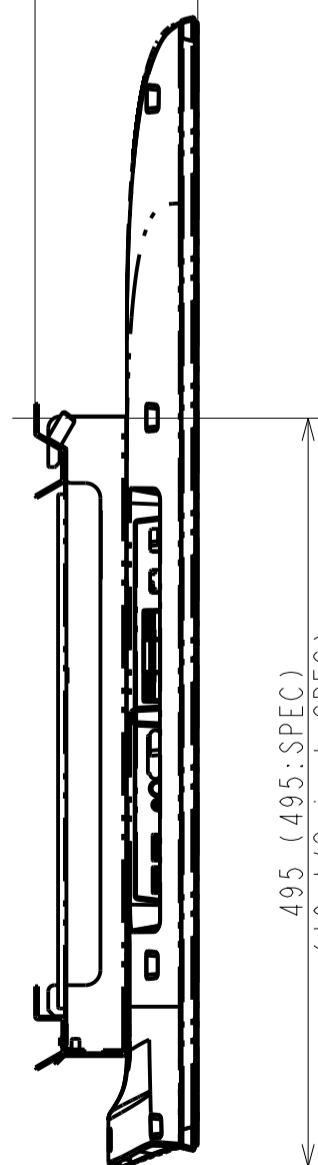

Header	JAPAN	NORTH AMERICA	LATIN AMERICA	EUROPE	GENERAL AREA	CHINA
Model Name	KDL-55HX750	KDL-55HX750	KDL-55HX755	KDL-55HX750	KDL-55HX750	KDL-55HX750
SV No.	SV-22318	SV-22290	SV-22329	SV-22101	SV-22102	SV-22420
TV only (WxHxD)	127.1x76.1x6.0(4.69) cm	1271x761x60(46.9) mm / 50 1/8x30x2 3/8 (1 7/8) inch	1271x761x60(46.9) mm	Approx. 127.1x76.1x6.0(4.69) cm	Approx. 1271x761x60(46.9) mm	Approx. 1271x761x60(46.9) mm
TV with Stand (WxHxD)	127.1x79.8x31.2 cm	1271x798x312 cm / 50 1/8x31 1/2x12 3/8 inch	1271x798x312 mm	Approx. 127.1x79.8x31.2 cm	Approx. 1271x798x312 mm	Approx. 1271x798x312 mm
Media Receiver (WxHxD)	-	-	-	-	-	-
Monitor only (WxHxD)	-	-	-	-	-	-
Monitor with Stand (WxHxD)	-	-	-	-	-	-
Media Receiver with Stand (WxHxD)	-	-	-	-	-	-
Satellite Speaker (WxHxD)	-	-	-	-	-	-
Stand Width	48.9 cm	489 mm / 19 3/8 inch	489 mm	Approx. 48.9 cm	Approx. 489 mm	Approx. 489 mm
VESA Hole Pitch	30.0x30.0 cm	300x300 mm / 11 7/8x11 7/8 inch	300x300 mm	30.0x30.0 cm	300x300 mm	300x300 mm
TV Only	19.2 Kg	19.2 Kg / 42.3 lb	19.2 Kg	Approx. 19.2 Kg	Approx. 19.2 Kg	Approx. 19.2 Kg
TV With Stand	23.6 Kg	23.6 Kg / 52.0 lb	23.6 Kg	Approx. 23.6 Kg	Approx. 23.6 Kg	Approx. 23.6 Kg
Media Receiver	-	-	-	-	-	-
Monitor Only	-	-	-	-	-	-
Monitor With Stand	-	-	-	-	-	-
Media Receiver with Stand	-	-	-	-	-	-
Gross (Media Receiver Package)	-	-	-	-	-	-
Gross (Monitor Package)	-	-	-	-	-	-
Satellite Speaker	-	-	-	-	-	-
Remarks	-	-	-	-	-	-

753.3  
(29 3/4 inch)

469.2  
(18 1/2 inch)

10°

470.5  
(18 5/8 inch)

740.7  
(29 1/4 inch)

15°

725  
(28 5/8 inch)

472.7  
(18 5/8 inch)

20°

705 (705:SPEC)  
(27 7/8 inch:SPEC)

476.8 (477:SPEC)  
(18 7/8 inch:SPEC)

333.3 (334:SPEC)  
(13 1/4 inch:SPEC)

SU-WL50B

107.6 (108:SPEC)  
(4 3/8 inch:SPEC)

105.6 (106:SPEC)  
(4 1/4 inch:SPEC)

385.1 (386:SPEC)  
(15 1/4 inch:SPEC)

495 (495:SPEC)  
(19 1/2 inch:SPEC)

SONY STANDARD DRAWING