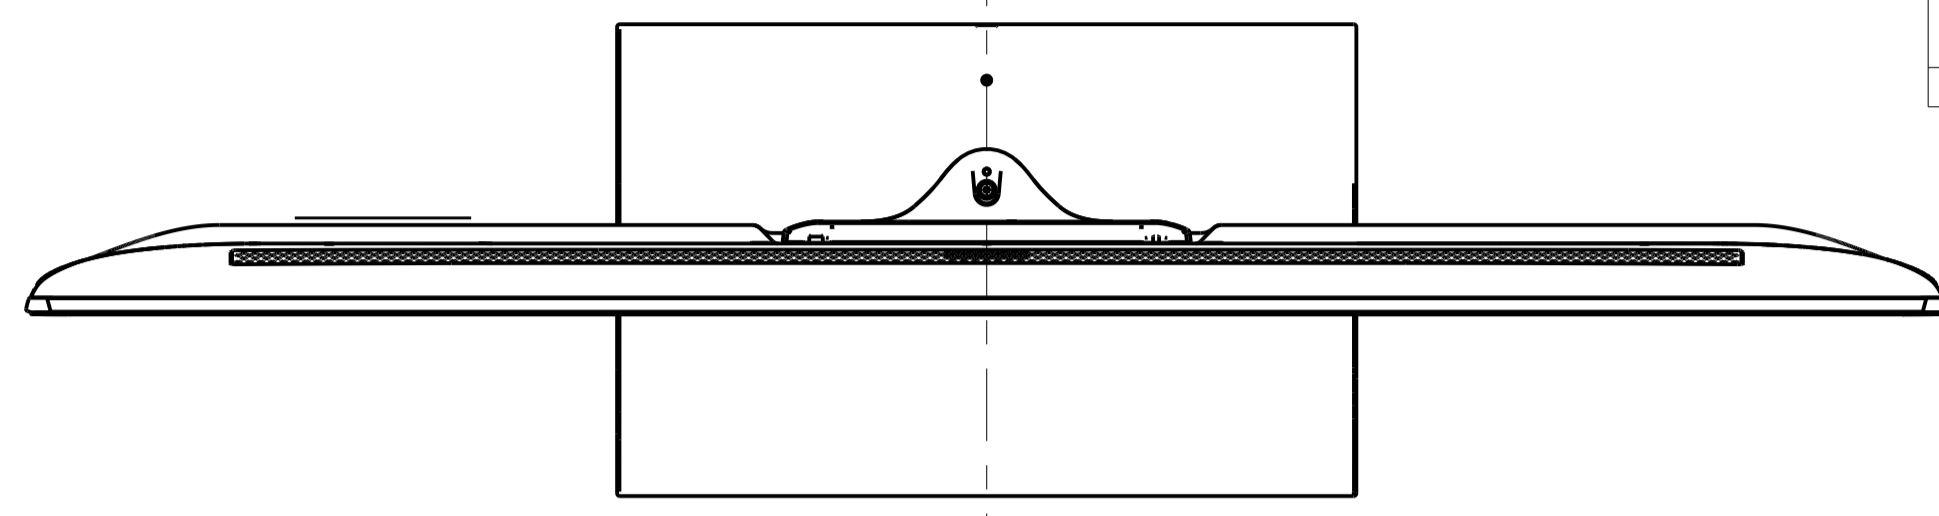

Header	JAPAN	NORTH AMERICA	LATIN AMERICA	EUROPE	GENERAL AREA	CHINA
Model Name	KDL-55HX750	KDL-55HX750	KDL-55HX755	KDL-55HX750	KDL-55HX750	KDL-55HX750
SV No.	SV-22318	SV-22290	SV-22329	SV-22101	SV-22102	SV-22420
TV only (WxHxD)	127.1x76.1x6.0(4.69) cm	1271x761x60(46.9) mm / 50 1/8x30x2 3/8 (1 7/8) inch	1271x761x60(46.9) mm	Approx. 127.1x76.1x6.0(4.69) cm	Approx. 1271x761x60(46.9) mm	Approx. 1271x761x60(46.9) mm
TV with Stand (WxHxD)	127.1x79.8x31.2 cm	1271x798x312 cm / 50 1/8x31 1/2x12 3/8 inch	1271x798x312 mm	Approx. 127.1x79.8x31.2 cm	Approx. 1271x798x312 mm	Approx. 1271x798x312 mm
Media Receiver (WxHxD)	-	-	-	-	-	-
Monitor only (WxHxD)	-	-	-	-	-	-
Monitor with Stand (WxHxD)	-	-	-	-	-	-
Media Receiver with Stand (WxHxD)	-	-	-	-	-	-
Satellite Speaker (WxHxD)	-	-	-	-	-	-
Stand Width	48.9 cm	489 mm / 19 3/8 inch	489 mm	Approx. 48.9 cm	Approx. 489 mm	Approx. 489 mm
VESA Hole Pitch	30.0x30.0 cm	300x300 mm / 11 7/8x11 7/8 inch	300x300 mm	30.0x30.0 cm	300x300 mm	300x300 mm
TV Only	19.2 Kg	19.2 Kg / 42.3 lb	19.2 Kg	Approx. 19.2 Kg	Approx. 19.2 Kg	Approx. 19.2 Kg
TV With Stand	23.6 Kg	23.6 Kg / 52.0 lb	23.6 Kg	Approx. 23.6 Kg	Approx. 23.6 Kg	Approx. 23.6 Kg
Media Receiver	-	-	-	-	-	-
Monitor Only	-	-	-	-	-	-
Monitor With Stand	-	-	-	-	-	-
Media Receiver with Stand	-	-	-	-	-	-
Gross (Media Receiver Package)	-	-	-	-	-	-
Gross (Monitor Package)	-	-	-	-	-	-
Satellite Speaker	-	-	-	-	-	-
Remarks	-	-	-	-	-	-

SU-WL500

106.9 (107:SPEC)  
(4 1/4 inch:SPEC)

77.8 (78:SPEC)  
(3 1/8 inch:SPEC)

320(320:SPEC)  
(12 5/8 inch:SPEC)

0°

467.3 (468:SPEC)  
(18 1/2 inch:SPEC)

165.3  
(6 5/8 inch)

5°

20°

705 (705:SPEC)  
(27 7/8 inch:SPEC)

476.8 (477:SPEC)  
(18 7/8 inch:SPEC)

333.3 (334:SPEC)  
(13 1/4 inch:SPEC)

SU-WL50B

107.6 (108:SPEC)  
(4 3/8 inch:SPEC)

105.6 (106:SPEC)  
(4 1/4 inch:SPEC)

385.1 (386:SPEC)  
(15 1/4 inch:SPEC)