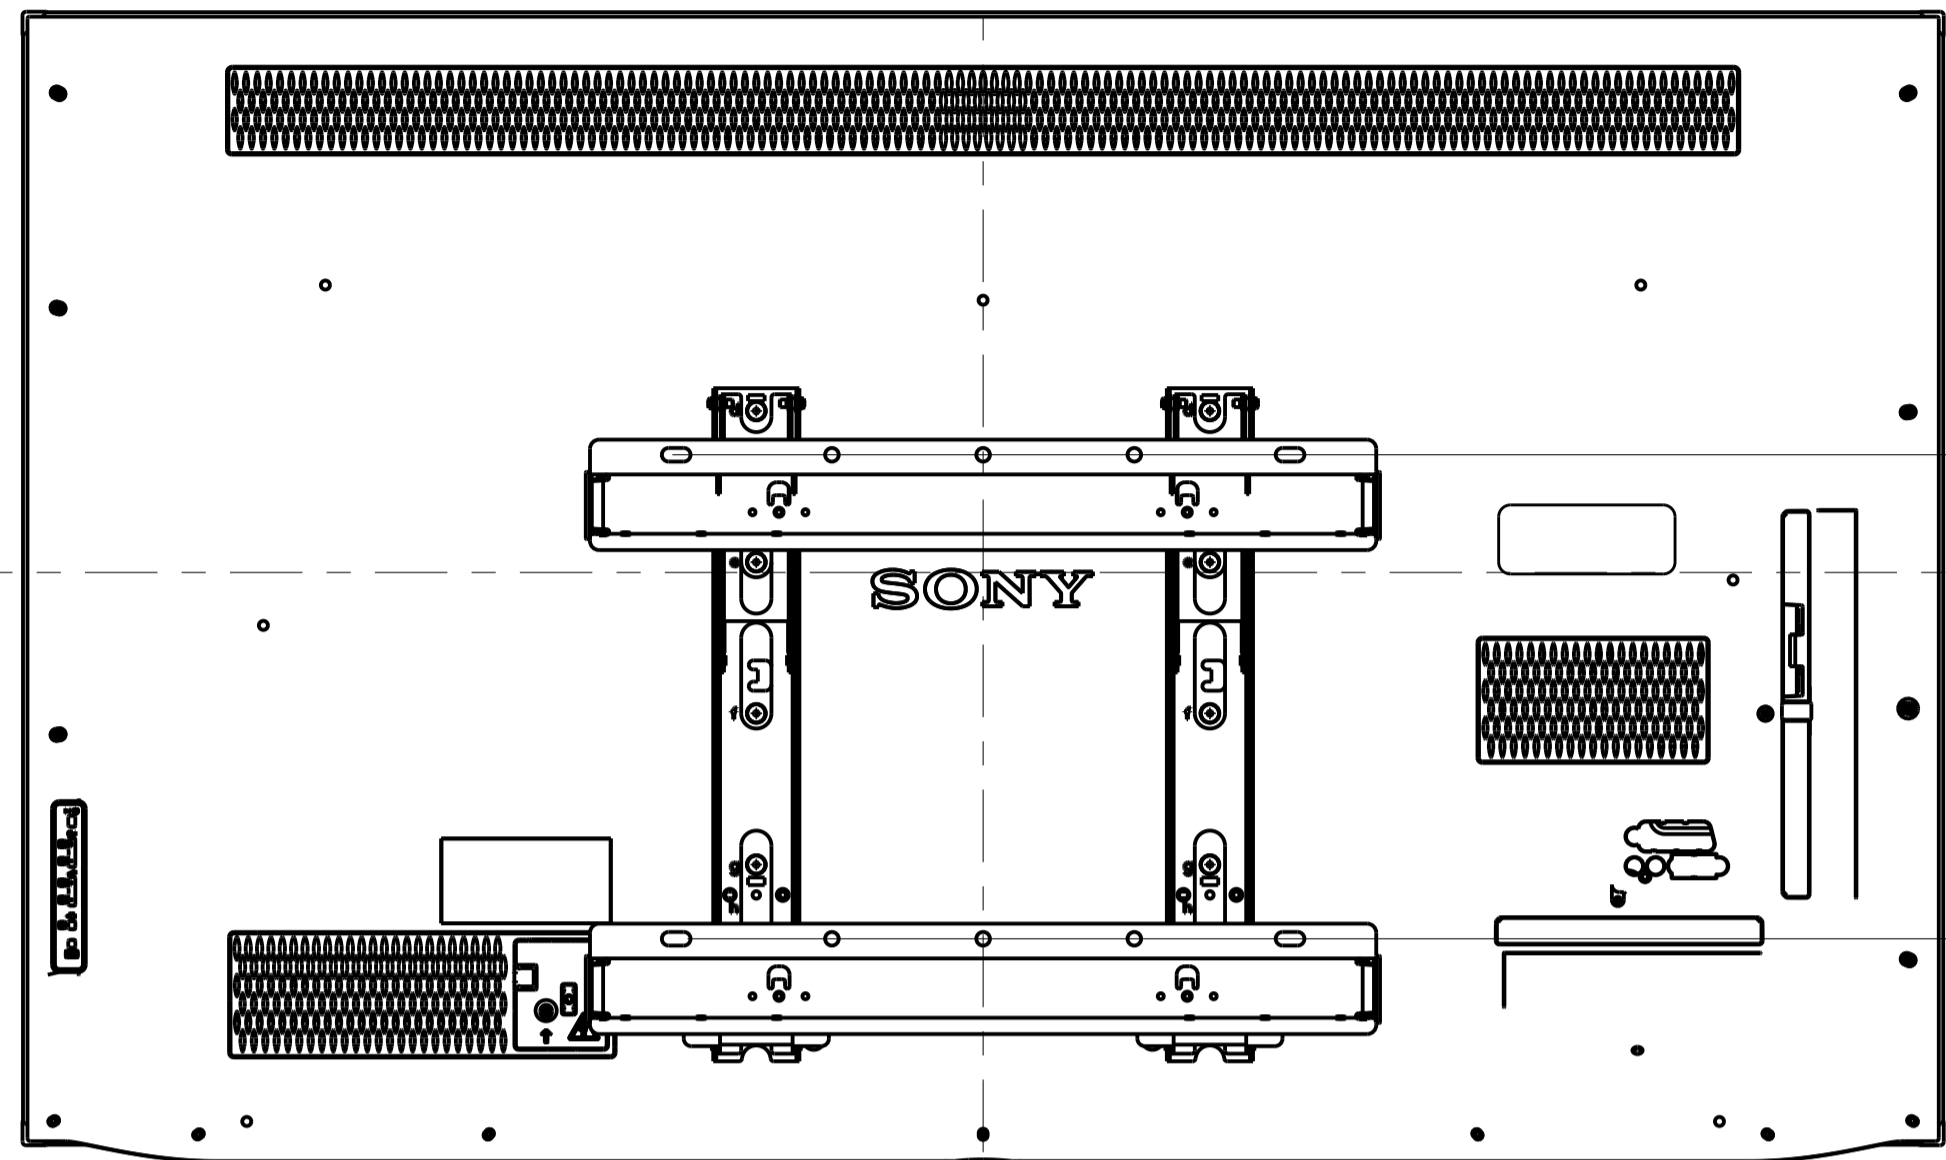

Header	JAPAN	NORTH AMERICA	LATIN AMERICA	EUROPE	GENERAL AREA	CHINA
Model Name	KDL-55HX750	KDL-55HX750	KDL-55HX755	KDL-55HX750	KDL-55HX750	KDL-55HX750
SV No.	SV-22318	SV-22290	SV-22329	SV-22101	SV-22102	SV-22420
TV only (WxHxD)	127.1x76.1x6.0(4.69) cm	1271x761x60(46.9) mm / 50 1/8x30x2 3/8 (1 7/8) inch	1271x761x60(46.9) mm	Approx. 127.1x76.1x6.0(4.69) cm	Approx. 1271x761x60(46.9) mm	Approx. 1271x761x60(46.9) mm
TV with Stand (WxHxD)	127.1x79.8x31.2 cm	1271x798x312 cm / 50 1/8x31 1/2x12 3/8 inch	1271x798x312 mm	Approx. 127.1x79.8x31.2 cm	Approx. 1271x798x312 mm	Approx. 1271x798x312 mm
Media Receiver (WxHxD)	-	-	-	-	-	-
Monitor only (WxHxD)	-	-	-	-	-	-
Monitor with Stand (WxHxD)	-	-	-	-	-	-
Media Receiver with Stand (WxHxD)	-	-	-	-	-	-
Satellite Speaker (WxHxD)	-	-	-	-	-	-
Stand Width	48.9 cm	489 mm / 19 3/8 inch	489 mm	Approx. 48.9 cm	Approx. 489 mm	Approx. 489 mm
VESA Hole Pitch	30.0x30.0 cm	300x300 mm / 11 7/8x11 7/8 inch	300x300 mm	30.0x30.0 cm	300x300 mm	300x300 mm
TV Only	19.2 Kg	19.2 Kg / 42.3 lb	19.2 Kg	Approx. 19.2 Kg	Approx. 19.2 Kg	Approx. 19.2 Kg
TV With Stand	23.6 Kg	23.6 Kg / 52.0 lb	23.6 Kg	Approx. 23.6 Kg	Approx. 23.6 Kg	Approx. 23.6 Kg
Media Receiver	-	-	-	-	-	-
Monitor Only	-	-	-	-	-	-
Monitor With Stand	-	-	-	-	-	-
Media Receiver with Stand	-	-	-	-	-	-
Gross (Media Receiver Package)	-	-	-	-	-	-
Gross (Monitor Package)	-	-	-	-	-	-
Satellite Speaker	-	-	-	-	-	-
Remarks	-	-	-	-	-	-

SU-WL500

106.9 (107:SPEC)  
(4 1/4 inch:SPEC)

77.8 (78:SPEC)  
(3 1/8 inch:SPEC)

320(320:SPEC)  
(12 5/8 inch:SPEC)

0°

467.3 (468:SPEC)  
(18 1/2 inch:SPEC)

165.3  
(6 5/8 inch)

5°

20°

705 (705:SPEC)  
(27 7/8 inch:SPEC)

476.8 (477:SPEC)  
(18 7/8 inch:SPEC)

333.3 (334:SPEC)  
(13 1/4 inch:SPEC)

SU-WL50B

107.6 (108:SPEC)  
(4 3/8 inch:SPEC)

105.6 (106:SPEC)  
(4 1/4 inch:SPEC)

385.1 (386:SPEC)  
(15 1/4 inch:SPEC)