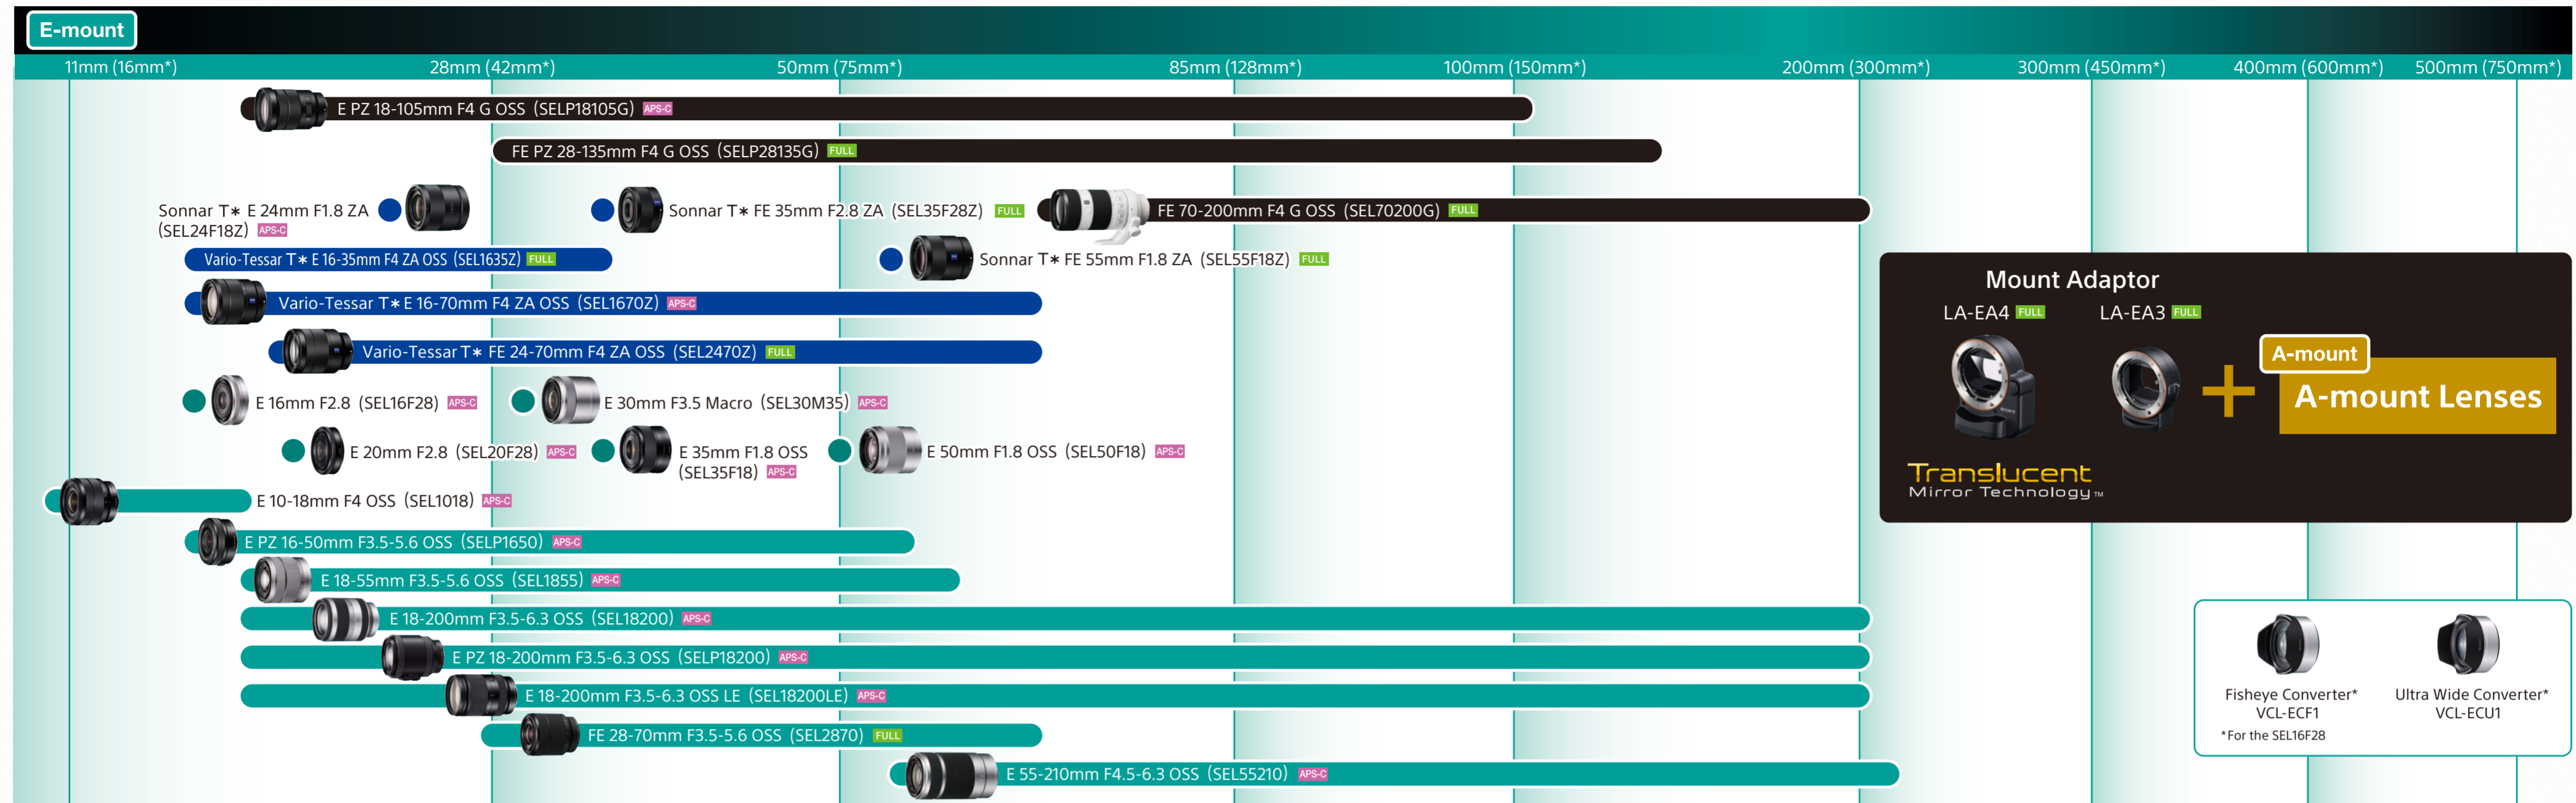

α Lens

G Lens

ZEISS Lens

FULL 35mm full-frame

APS-C APS-C format

Mount Adaptor

LA-EA4 **FULL** LA-EA3 **FULL** + **A-mount** **A-mount Lenses**

Translucent Mirror Technology™

Fisheye Converter* VCL-ECF1
Ultra Wide Converter* VCL-ECU1
*For the SEL16F28

2x Teleconverter SAL20TC
1.4x Teleconverter SAL14TC

* 35mm-equivalent focal length (APS-C)