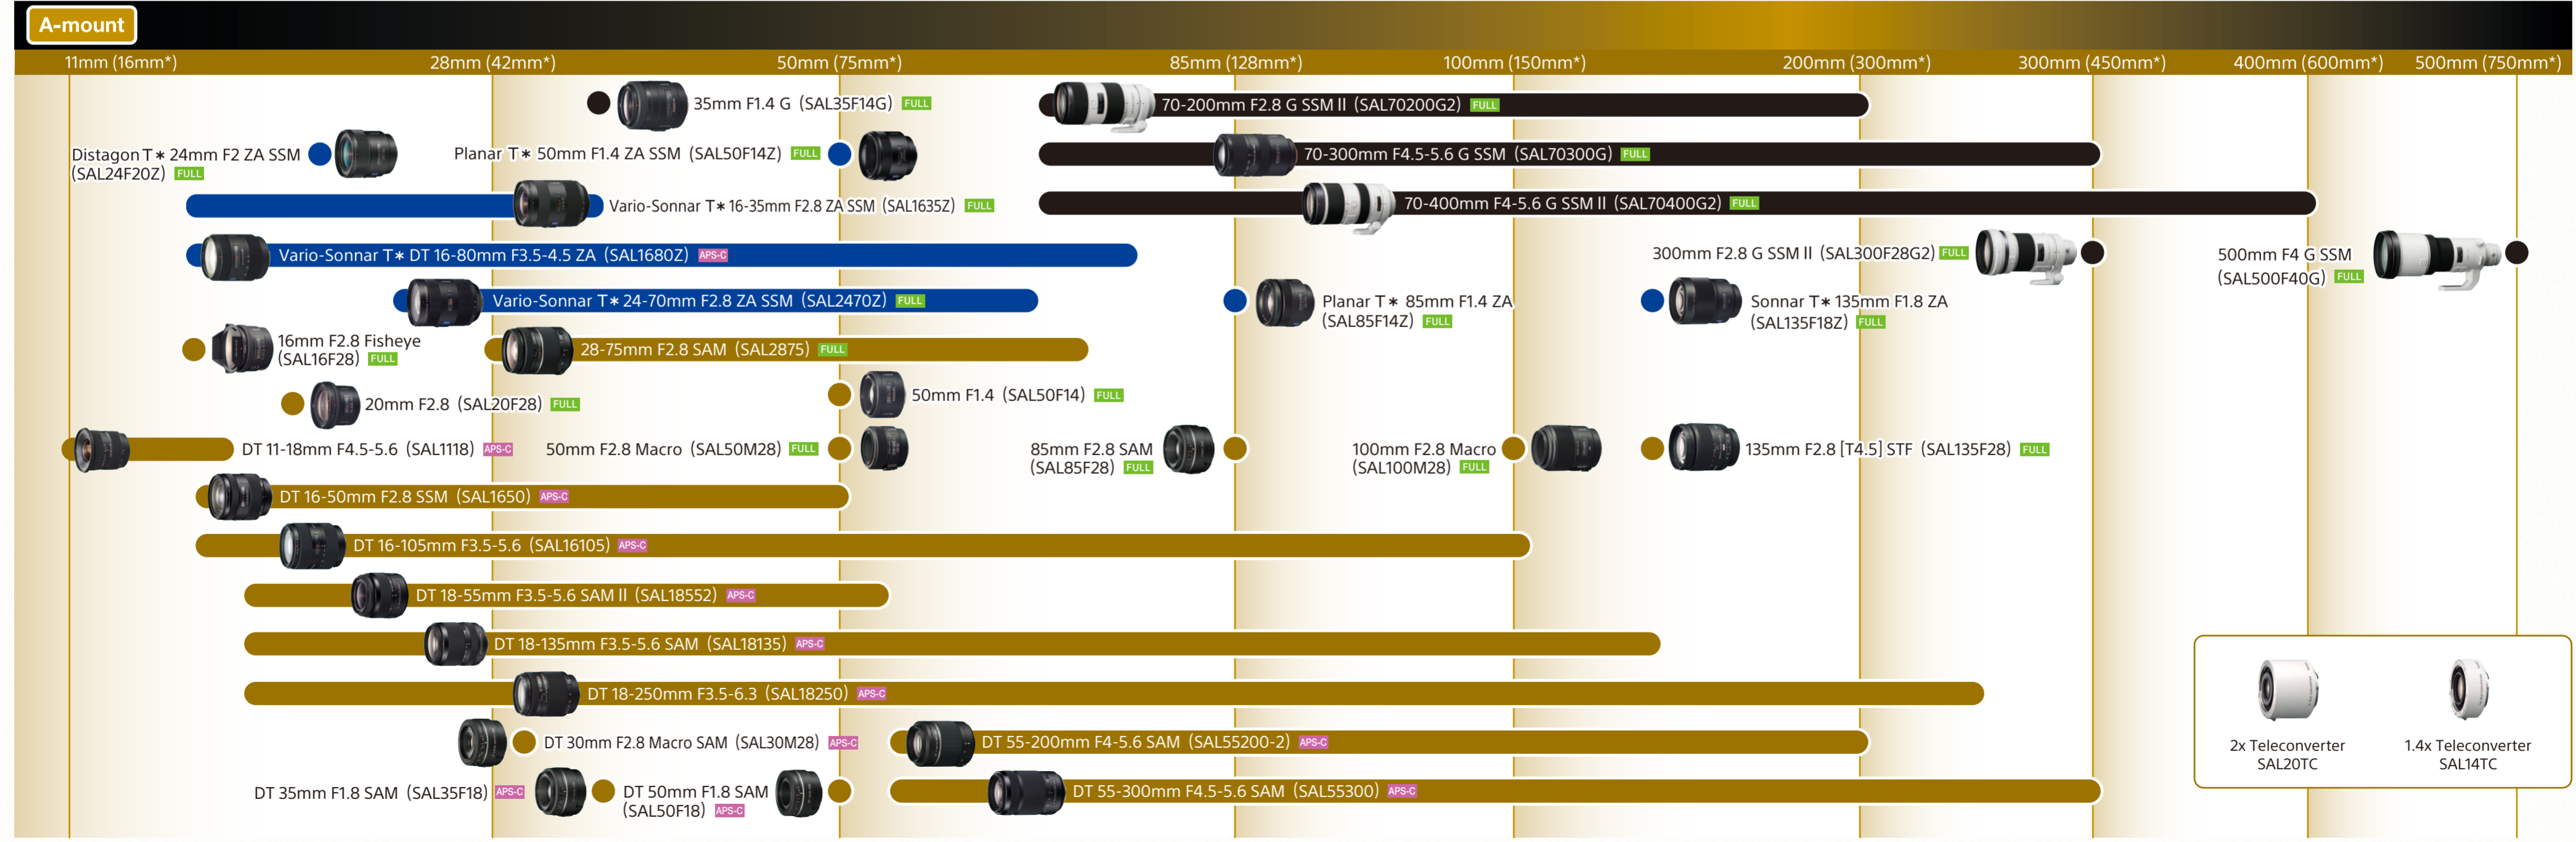

α Lens

G Lens

ZEISS Lens

FULL 35mm full-frame

APS-C APS-C format

Mount Adaptor

LA-EA4 **FULL** LA-EA3 **FULL** + **A-mount** **A-mount Lenses**

Translucent Mirror Technology™

Fisheye Converter* VCL-ECF1
Ultra Wide Converter* VCL-ECU1
*For the SEL16F28

2x Teleconverter SAL20TC
1.4x Teleconverter SAL14TC

* 35mm-equivalent focal length (APS-C)