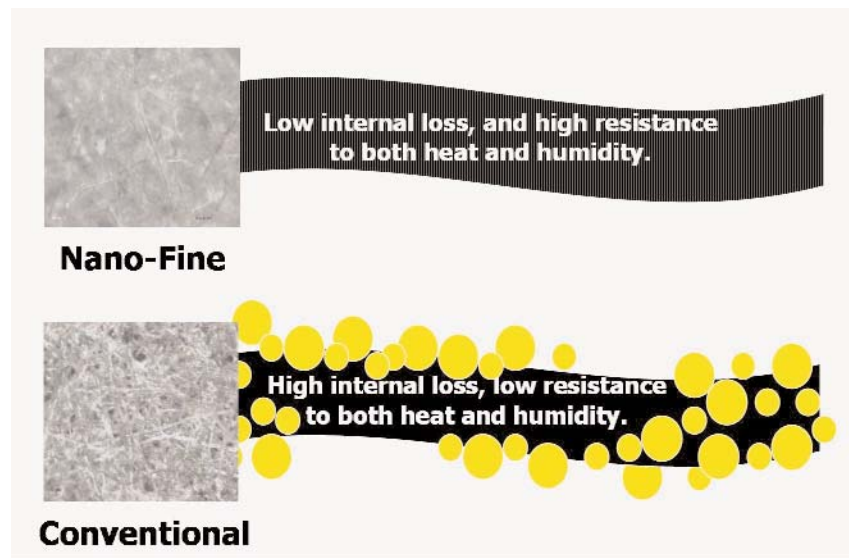

Key Technology

Nano-Fine vs. Conventional

Specifications

Specifications

- Frequency Response: 26 - 50,000 Hz
- Power Handling (Front/Rear Speakers): 120 Watts Maximum
- Power Handling (Center Speaker): 120 Watts Maximum
- Sensitivity Front/Rear Speakers (dB/W/m): 84 dB
- Sensitivity Center Speaker (dB/W/m): 84 dB
- System Impedance: 8 ohms
- Subwoofer Input x 1 RCA and High Level (Speaker Connection)
- Front/Center/Rear Speaker Type: 2 Way Bass Reflex Design
- Front/Rear Woofer(s): Dual 2¼" Woofers

- Voice Coil Diameter Front/Rear/Center: 1"
- Front/Center/Rear Tweeter: 1" Nano-Fine Balanced Dome
- Amplified Subwoofer: 135 Watt Amplified Subwoofer (6 ohms, 20 - 200 Hz, 0.8% THD)
- Subwoofer Type: Active, Bass Reflex Design
- Subwoofer Woofer: 8"
- Voice Coil Diameter Subwoofer: 2"

General

Subheading

- Power Requirements: 120V AC, 60 Hz
- Power Consumption: 90W

Accessories

Supplied Accessories

- Instruction Manual
- Center-Speaker-Stand
- Speaker Cable: 3.5M x 3 (11.4' x 3); 10M x 2 (32.8' x 2); 2.5M x 2 (6.5' x 2)
- RCA Type Cable: 2M (6.5')

Optional Accessories

- WS-FV10D (Floor Speaker Stand)
- WS-WV10D (Wall Mount)
- SS-V441H (Additional Satellite Speaker for 6.1/7.1)

Weights & Measures

Front/Center/Rear Speaker

- Approx. Dimensions (w/h/d): 3.5" x 6.7" x 4.6" (90 x 172 x 118mm)
- Approx. Weight: 2.8 lbs. (1300g)

Subwoofer

- Approx. Dimensions (w/h/d): 9" x 15.4" x 18.2" (230 x 392 x 464mm)
- Approx. Weight: 29 lbs. (13.2 kg)

UPC Code

- 027242622159