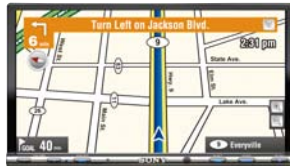

When driving to your destination, the XA-NV100T will announce turn-by-turn directions, including street and place names.

6 Million Points of Interest

Preloaded with the locations of millions of gas stations, restaurants, hotels, hospitals and more.

QuickGPSfix™

GPS data that predicts satellite positions and enables quicker GPS pick-up. Faster satellite pick-up means quicker start to the journey.

Help Me! Emergency resources menu

Comprehensive Help Me! menu to assist in any emergency. Quickly obtain address information to the nearest help location (hospital, police station, etc.). First aid guide also provides info on what to do if an accident occurs.

Specifications

1. Feature available in the US and Canada only.
2. Feature available in the US only.
3. One free LMG download per customer. To update, connect the GPS cartridge to tomtom.com/getstarted via PC within 90 days of first use.
4. Receive up to four free US and Canada map updates for the first year of use. To update, connect the GPS cartridge to tomtom.com via PC and enter the access code included in the box.

© 2012 Sony Electronics Inc. All rights reserved. Reproduction in whole or in part without written permission is prohibited. ©2012 TomTom N.V., The Netherlands. TomTom® and the two hands logo, among others, are trademarks owned by TomTom N.V. or one of its subsidiaries. Please see www.tomtom.com/legal for the limited warranty and end user license agreement applying to this product. Map data © 2012 Tele Atlas N.V. All other trademarks are trademarks of their respective owners. Features and specifications are subject to change without notice. Non-metric weights and measures are approximate and may vary. Updated: May 21, 2012