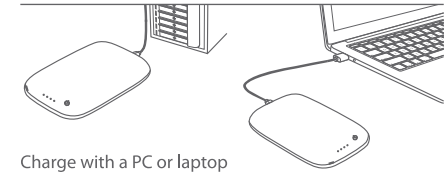

How to Use

1. Tap the power button twice to turn on and off.

2. Place your phone onto the portable charger to charge it wirelessly.

* You can not charge the battery while charging F704W

How to Charge

* Power adapter and wireless charging pad NOT included