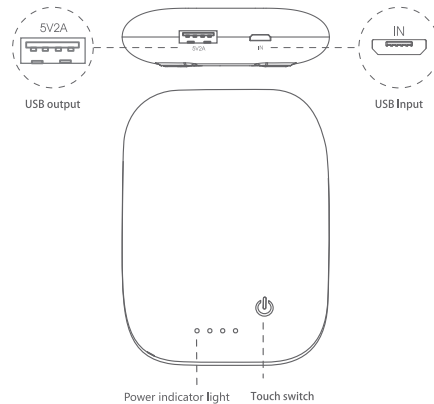

휴대용 무선 충전기 - F704W

이미지는 휴대용 무선 충전기 사용방법에 대한 가이드와 예시를 보여줍니다.

사용 방법

1. 무선 충전기를 키거나 끌 때 전원 버튼을 두번 두드립니다.

2. 무선 충전기 위에 기기를 놓으면 충전이 됩니다.

* 배터리 충전 중에는 다른 기기를 충전할 수 없습니다.