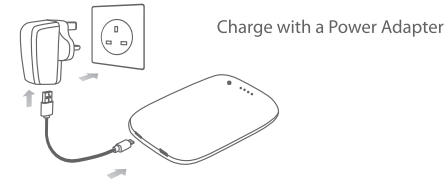

How to Use

1. Tap the power button twice to turn on and off.

2. Place your phone onto the portable charger to charge it wirelessly.

* You can not charge the battery while charging F704W

How to Charge

* Power adapter and wireless charging pad NOT included