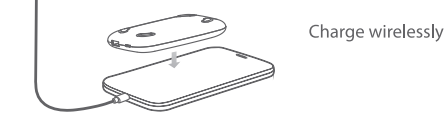

How to Use

1. Tap the power button twice to turn on and off.

2. Place your phone onto the portable charger to charge it wirelessly.

* You can not charge the battery while charging F704W

How to Charge

* Power adapter and wireless charging pad NOT included