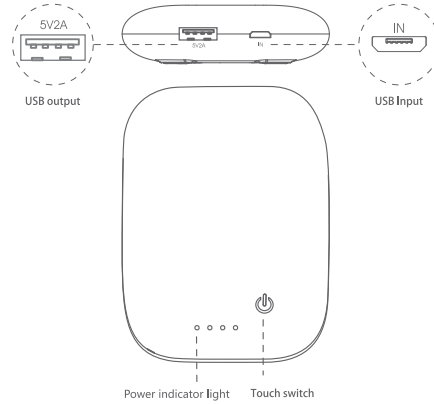

Welcome to Spigen World!

Something You Want!

Check out this helpful manual for tips and tricks on getting the most out of this product!

User Manual

About Spigen

The Spigen Brand

As a leading mobile accessories brand, Spigen strives to make the best products that fit your lifestyle.

www.spigen.com

Here are some tips and tricks on how to charge and use this portable charger!

Portable Wireless Charger - F704W

All sketches shown are visual guides and examples on how to operate the Portable Wireless Charger.

How to Use

1. Tap the power button twice to turn on and off.

2. Place your phone onto the portable charger to charge it wirelessly.

* You can not charge the battery while charging F704W