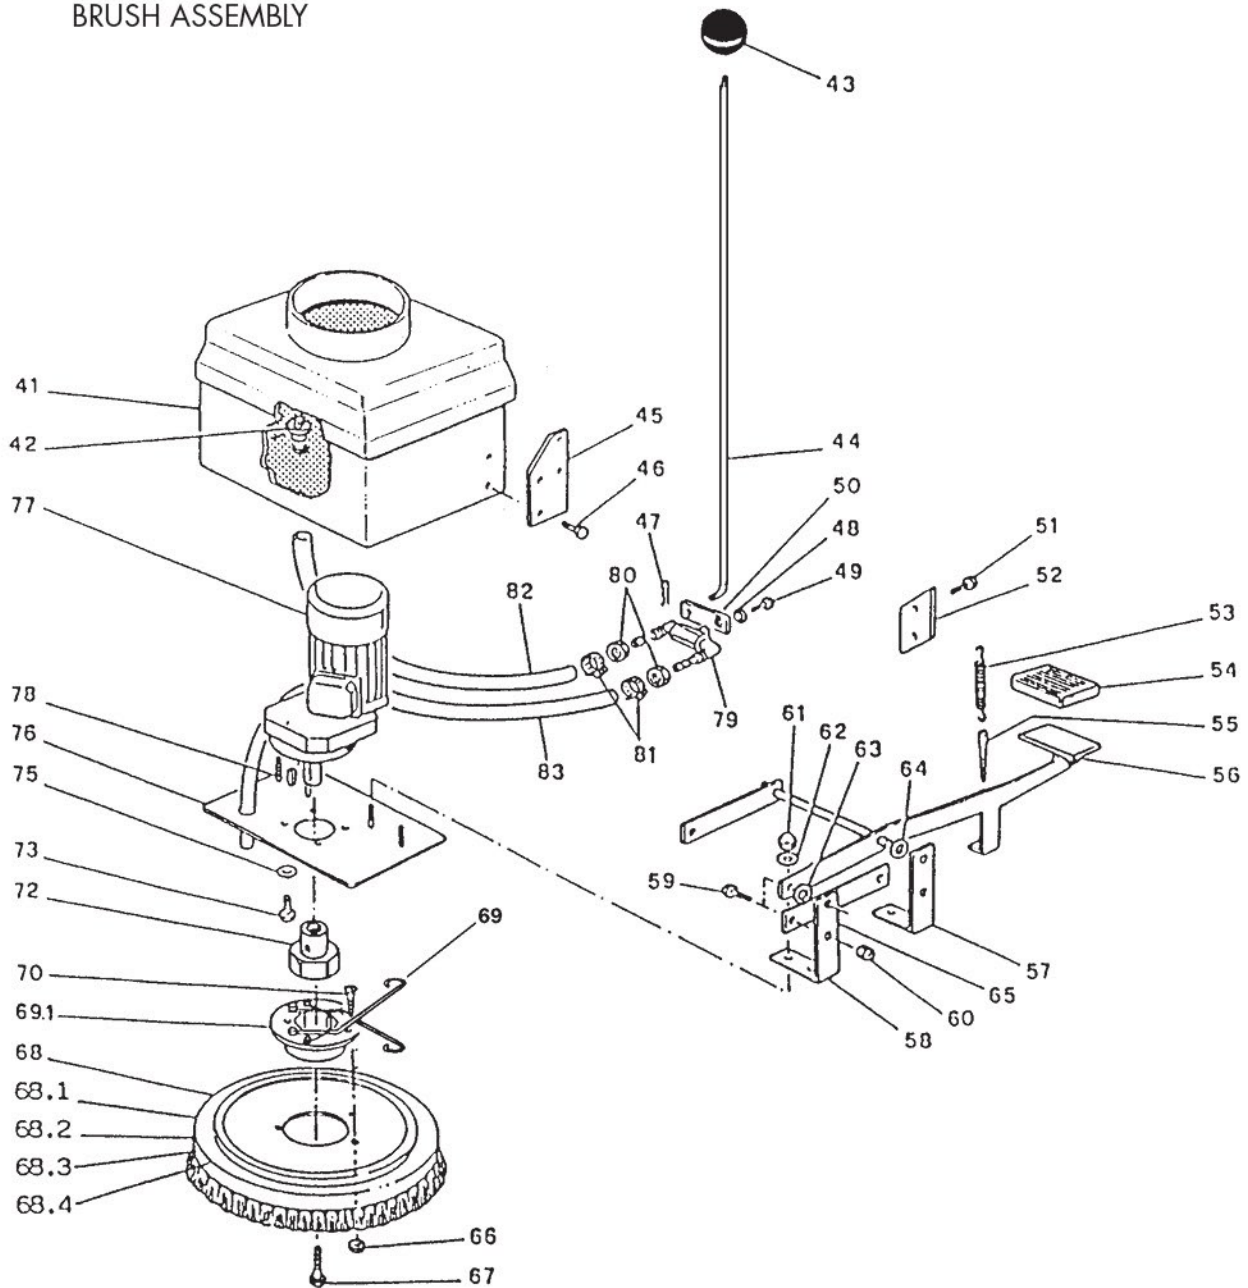

ref #	item #	description
1	PAS242	cover
2	PAS260	cover
3	410.003	housing
4	PAS311	cover nut 6mm
5	PAS304	m6 self locking nut
6	PAS312	cover washer
7	PAS125	switch
8	PAS153	screw, hinge stainless
9	PAS306	control panel
10	PAS245	strain relief
11	M1400	cord 14/3 sjtw 75' yellow
12	500.158	washer
13	410.013	screw stainless
14	PAS197	m6 x 45 hex head screw
15	PAS311	cover nut 6mm
16	PAS476	support

ref #	item #	description
18	PAS126	wheel
19	400.050	screw 6mm
20	PAS154	pin
21	PAS252	back frame
22	410.022	screw
23	PAS211	bumper strap
24	PAS128	splash guard
25	PAS18	spring handle
26	PAS32	tie rod
28	PAS127	caster
30	PAS311	cover nut 6mm
31	PAS250	brush housing bottom unit
32	PAS243	screw stainless
33	PAS303	hinge
34	400.146	block for handle
35	PAS267	cable guide
36	PAS122	hook & latch assembly

*call for pricing and availability of all referenced parts

BRUSH ASSEMBLY

ref #	item #	description
138	PAS497	back outer bar squeegee
139	410.139	pedal
139.1	PAS129	cable
140	PAS308	connecting plate
140.1	PAS308	connecting plate
141	PAS259	bracket for brush pedal
141.1	PAS313	pivot block
142.1	PAS479	lever for squeegee
143.1	400.127	knob
144.1	400.148	pivot block
145.1	430.156	dowel
146.1	430.159	seeger, clamp
147	PAS26	recovery tank
148	PAS37	hose drain
149	PAS36	plug drain hose
150	PAS51	caster swivel
151	PAS193	support stud
152	F940	foam filter

*call for pricing and availability of all referenced parts

ref #	item #	description
41	PAS134	15" power scuff brush
42	PAS3	filter
43	PAS11	knob
44	410.044	rod
45	410.045	plate
46	PAS147	m6 bolt
47	PAS268	split pin
48	500.062	washer
49	PAS271	lever nut
50	PAS269	lever
51	431.065	screw 6mm
52	PAS258	bracket for squeegee
53	PAS329	spring for pressure brush
54	PAS147	m6 bolt
55	PAS63	pin/tie rod
56	410.056	lever
57	410.057	bracket
58	410.058	bracket
59	PAS167	screw brake
60	PAS254	m8 self locking nut
61	PAS254	m8 self locking nut
62	PAS188	washer
63	410.063	washer
64	410.064	washer