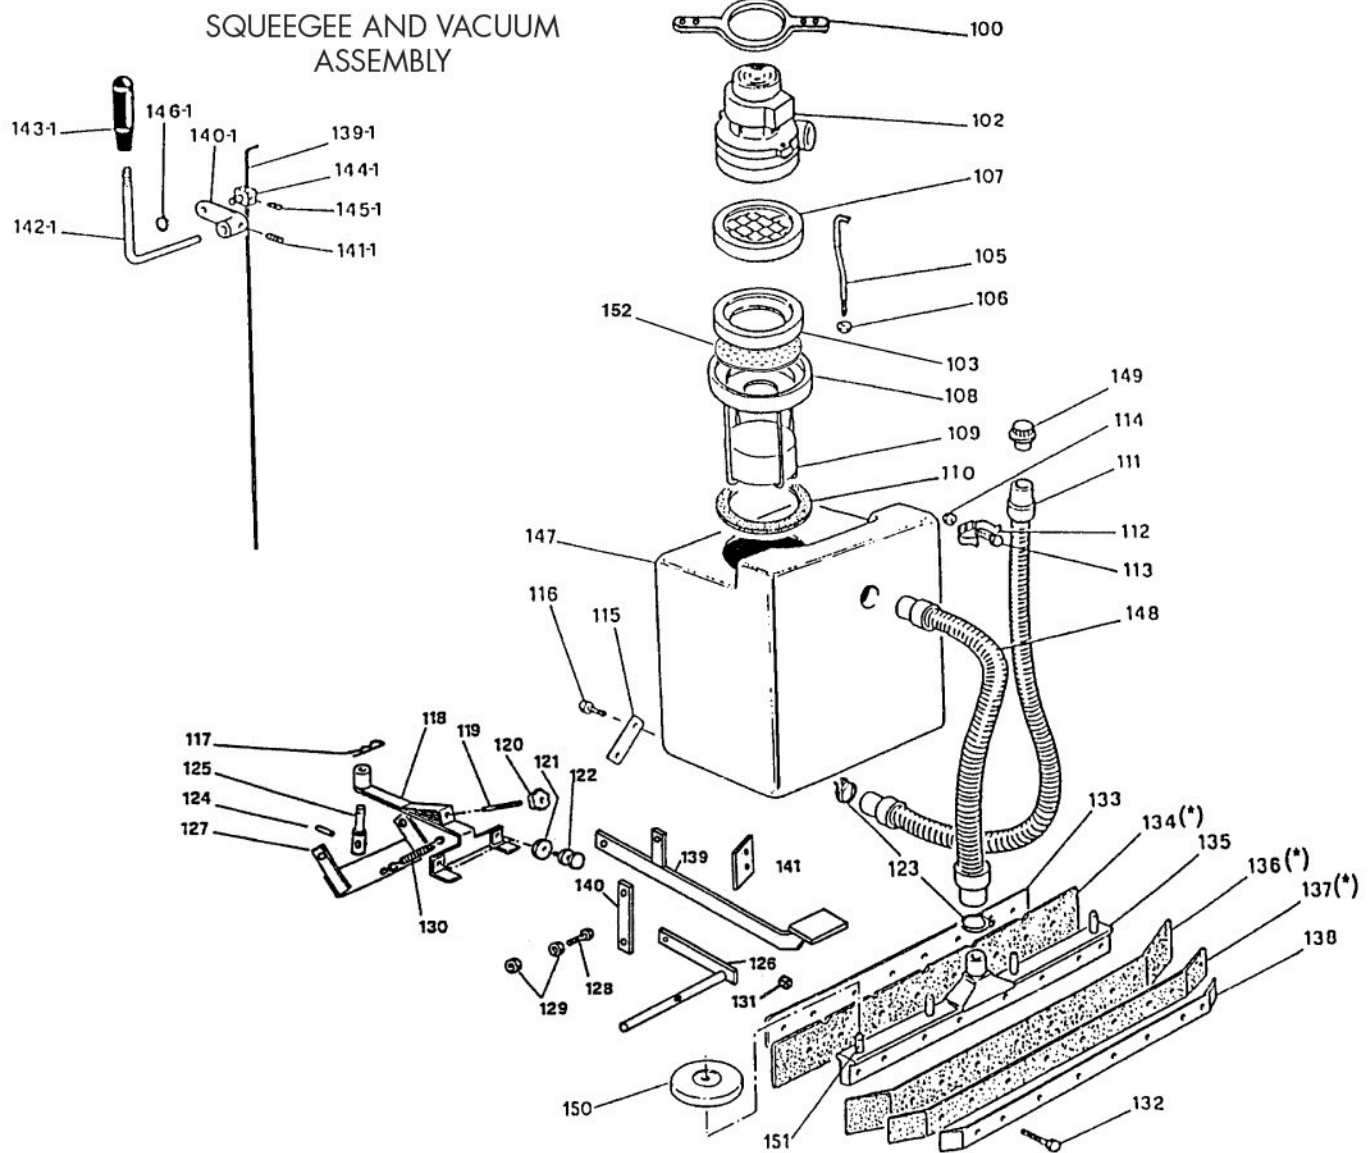

ref #	item #	description
1	PAS242	cover
2	PAS260	cover
3	410.003	housing
4	PAS311	cover nut 6mm
5	PAS304	m6 self locking nut
6	PAS312	cover washer
7	PAS125	switch
8	PAS153	screw, hinge stainless
9	PAS306	control panel
10	PAS245	strain relief
11	M1400	cord 14/3 sjtw 75' yellow
12	500.158	washer
13	410.013	screw stainless
14	PAS197	m6 x 45 hex head screw
15	PAS311	cover nut 6mm
16	PAS476	support

ref #	item #	description
18	PAS126	wheel
19	400.050	screw 6mm
20	PAS154	pin
21	PAS252	back frame
22	410.022	screw
23	PAS211	bumper strap
24	PAS128	splash guard
25	PAS18	spring handle
26	PAS32	tie rod
28	PAS127	caster
30	PAS311	cover nut 6mm
31	PAS250	brush housing bottom unit
32	PAS243	screw stainless
33	PAS303	hinge
34	400.146	block for handle
35	PAS267	cable guide
36	PAS122	hook & latch assembly

*call for pricing and availability of all referenced parts

BRUSH ASSEMBLY

ref #	item #	description
138	PAS497	back outer bar squeegee
139	410.139	pedal
139.1	PAS129	cable
140	PAS308	connecting plate
140.1	PAS308	connecting plate
141	PAS259	bracket for brush pedal
141.1	PAS313	pivot block
142.1	PAS479	lever for squeegee
143.1	400.127	knob
144.1	400.148	pivot block
145.1	430.156	dowel
146.1	430.159	seeger, clamp
147	PAS26	recovery tank
148	PAS37	hose drain
149	PAS36	plug drain hose
150	PAS51	caster swivel
151	PAS193	support stud
152	F940	foam filter

*call for pricing and availability of all referenced parts

ref #	item #	description
41	PAS134	15" power scuff brush
42	PAS3	filter
43	PAS11	knob
44	410.044	rod
45	410.045	plate
46	PAS147	m6 bolt
47	PAS268	split pin
48	500.062	washer
49	PAS271	lever nut
50	PAS269	lever
51	431.065	screw 6mm
52	PAS258	bracket for squeegee
53	PAS329	spring for pressure brush
54	PAS147	m6 bolt
55	PAS63	pin/tie rod
56	410.056	lever
57	410.057	bracket
58	410.058	bracket
59	PAS167	screw brake
60	PAS254	m8 self locking nut
61	PAS254	m8 self locking nut
62	PAS188	washer
63	410.063	washer
64	410.064	washer