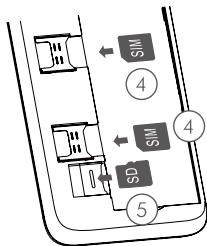

④ Inserting or removing the SIM card.

⑤ Installing or removing the microSD card.

SAVE
PAPER
SAVE
TREES