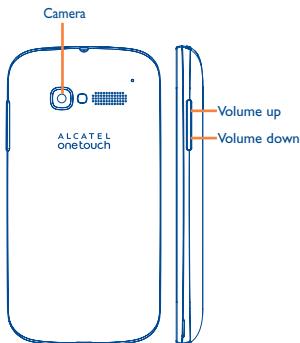

ALCATEL
onetouch.

Your mobile

1.1 Keys and connectors

Recent apps key

- Touch: As **Menu** key, touch to access **Wallpaper**, **Manage applications** and **Settings**.
- Touch and hold: Open a list of thumbnail images of apps you've worked with recently. Touch it to open an app. Swipe it upwards or downwards to remove a thumbnail from the list.