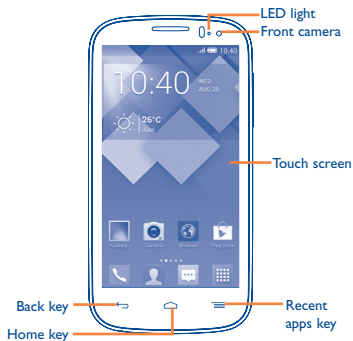

PROTECT YOUR HEARING

To prevent possible hearing damage, do not listen at high volume levels for long periods. Exercise caution when holding your device near your ear while the loudspeaker is in use.

English - CJB27E3ALAAA

ALCATEL
onetouch.

Your mobile

1.1 Keys and connectors

Recent apps key

- Touch: As **Menu** key, touch to access **Wallpaper**, **Manage applications** and **Settings**.
- Touch and hold: Open a list of thumbnail images of apps you've worked with recently. Touch it to open an app. Swipe it upwards or downwards to remove a thumbnail from the list.

Home key

- While on any application or screen, touch to return to the Home screen.

Back key

- Touch to go back to the previous screen, or to close a dialog box, options menu, the notification panel, etc.