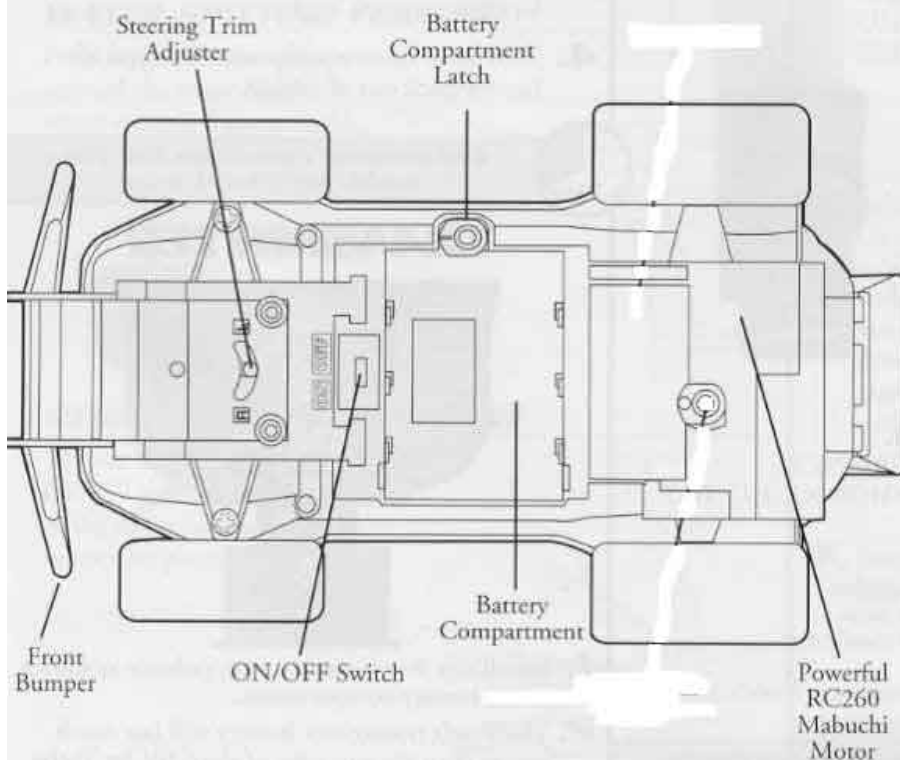

CONTENTS

(1) Transmitter

(1) 6.0V Jet Turbo PYTHON Vehicle

BOTTOM VIEW

TRANSMITTER

NOTE: Your transmitter is equipped with a special automatic "ON" battery-saving feature. Just turn your vehicle "ON." Then push either transmitter stick and you will be able to run and control your vehicle.