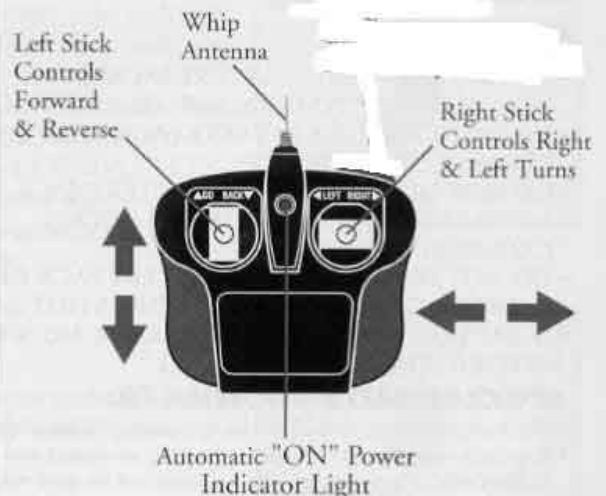

CONTENTS

(1) Transmitter

(1) 6.0V Jet Turbo PYTHON Vehicle

BOTTOM VIEW

TRANSMITTER

NOTE: Your transmitter is equipped with a special automatic "ON" battery-saving feature. Just turn your vehicle "ON." Then push either transmitter stick and you will be able to run and control your vehicle.