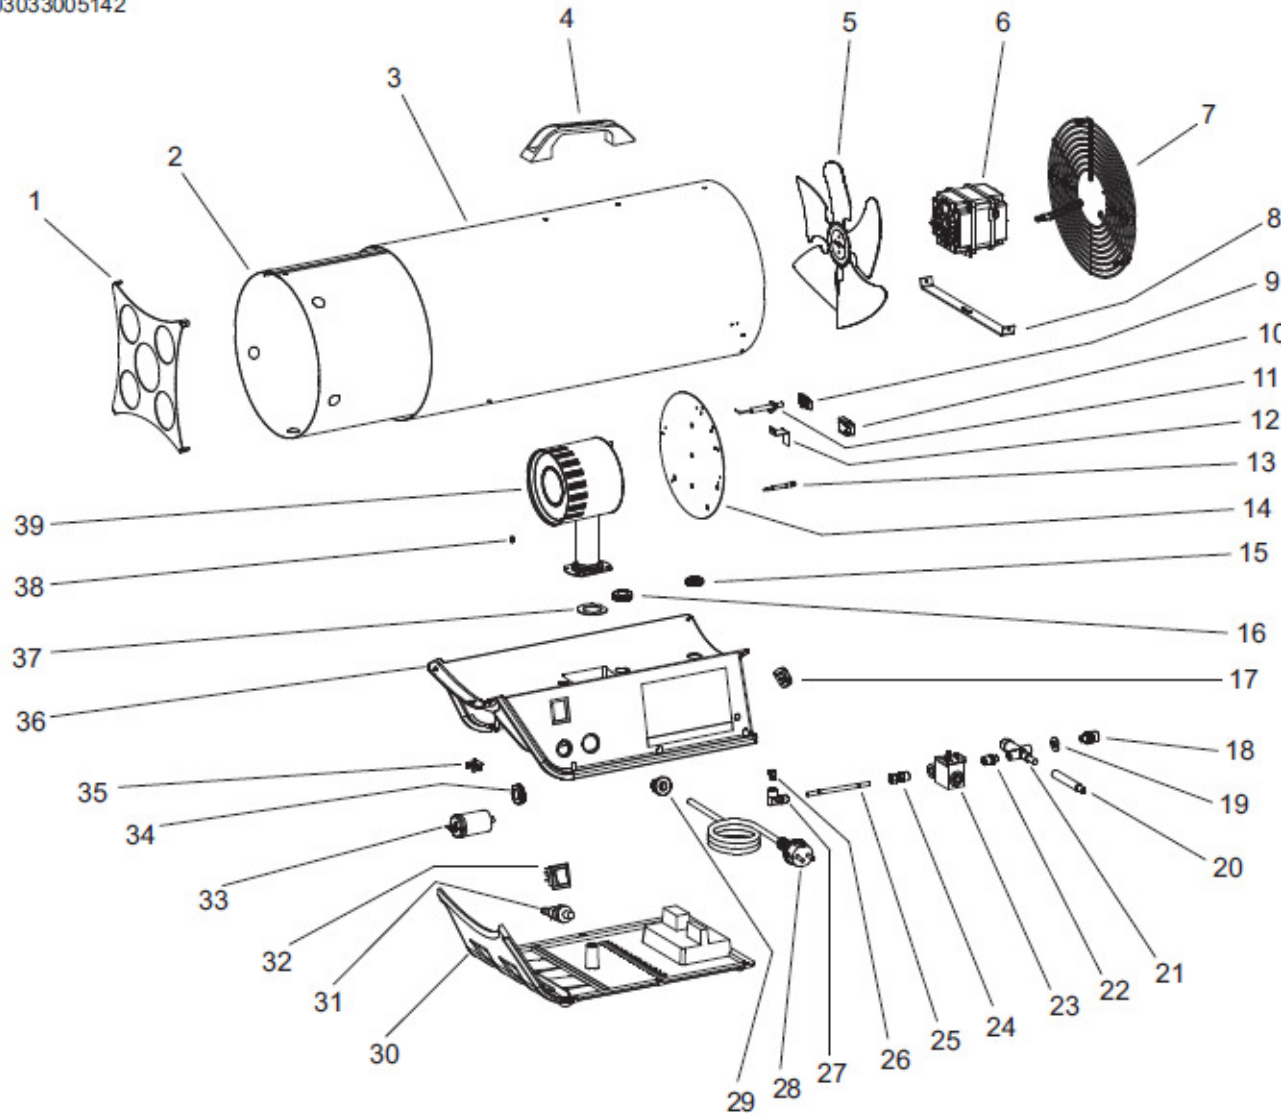

ILLUSTRATED PARTS LIST

MODEL BLP 53M
PRODUCT PROPANE GAS HEATER

From Serial Number : 03033005142

Rev.G - May 2013