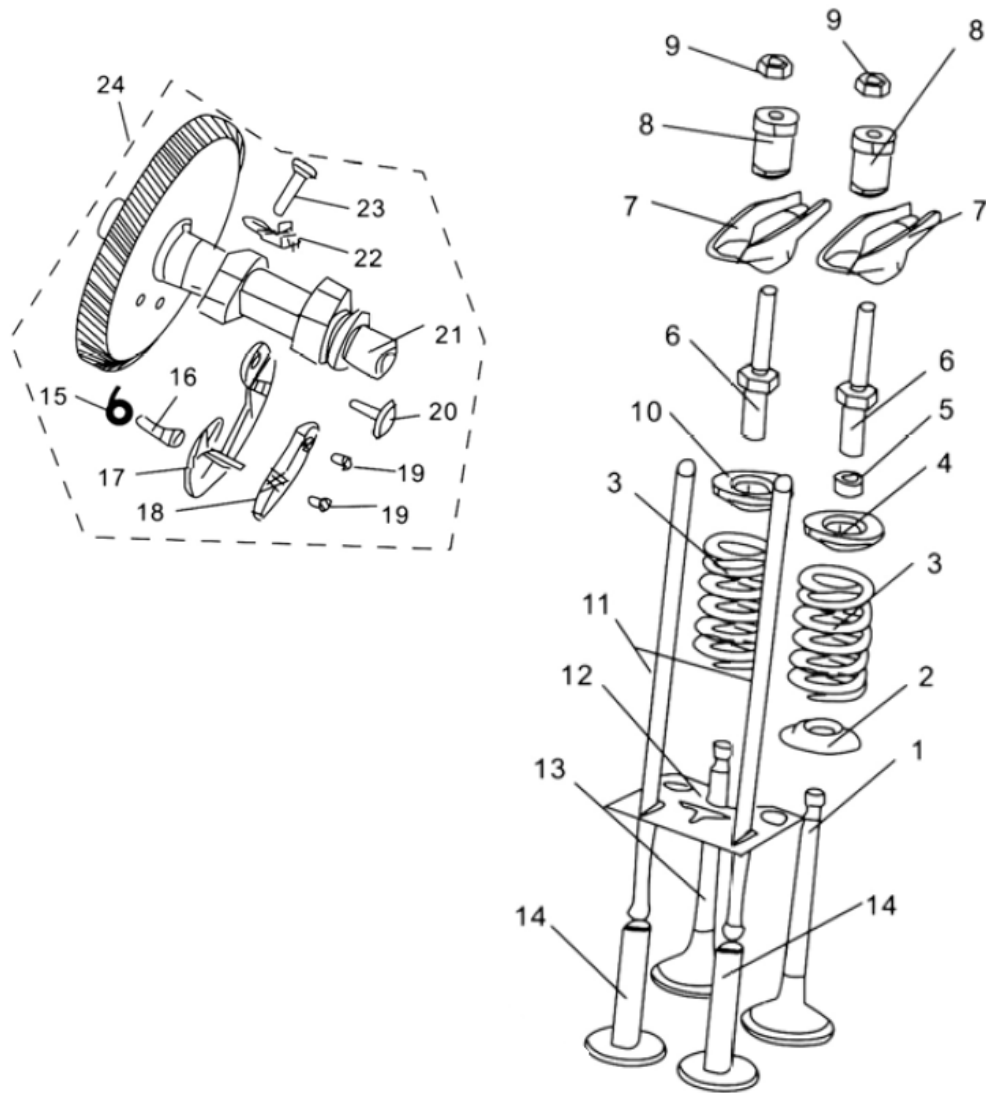

CREATIVE EQUIPMENT CC

18 Main Road, Fishers Hill, Germiston, 1401
Tel: 011 828 5085 Fax: 011-828-5085
crequip@global.co.za www.creativelp.co.za

ILLUSTRATED PARTS LIST

MODEL TL6500 OUTPUT 6,5 kVA 13,0hp
PRODUCT Talon Petrol Generator

#	PART #	DESCRIPTION	QTY
1	TL182QDP.03-12	Exhaust Valve	1
2	TL182QDP.03-11	Lower Retainer	1
3	TL182QDP.03-05	Valve Spring	2
4	TL182QDP.03-08	Exh. Valve Spring Retainer	1
5	TL182QDP.03-09	Valve Rotator	1
6	TL182QDP.03-04	Pivot Bolt	2
7	TL182QDP.03-06	Valve Rocker Arm	2
8	TL182QDP.03-07	Rocker Arm Pivot	2
9	TL182QDP.03-11	Pivot Adjusting Nut	2
10	TL182QDP.03-10	Int. Valve Spring Retainer	1
11	TL182QDP.03.02	Push Rod	2
12	TL182QDP.03-03	Push Rod Guide Plate	1
13	TL182QDP.03-13	Intake Valve	1
14	TL182QDP.03-01	Valve Lifter	2
15	TL182QDP.030106	Spring (.03.01-06)	1
16	TL182QDP.030102	Pin (1) (.03.01-02)	1
17	TL182QDP.03.0111	Fly Clump (1) (.03.01.01-01)	1
18	TL182QDP.030112	Pin (5) (.03.01.01-02)	1
19	TL182QDP.030113	Pin (2) (.03.01.01-03)	2
20	TL182QDP.030103	Camshaft (.03.01-03)	1
21	TL188FPH.030101	Camshaft (.03.01-01)	1
22	TL182QDP.030104	Decompress Clump (.03.01-04)	1
23	TL182QDP.030105	Pin (3) (.03.01-05)	1
24	TL188FPH.03.01	Camshaft Assembly	1