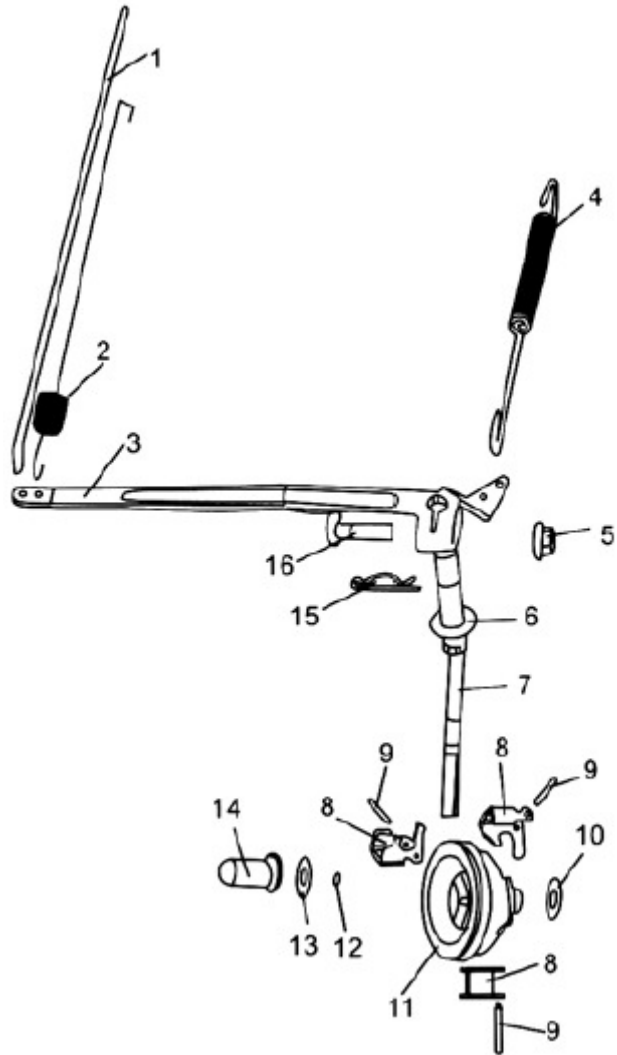

#	PART #	DESCRIPTION	QTY
1	TL182QDP.01-11	Pin, Head	2
2	TL157.5-10	Gasket, Oil Plug	2
3	TL157.5-9	Bolt, Drain	2
4	TL150FMG.5-8	Dowel Pin	2
5	TLGB5787-M6X12	Bolt M6 x M12 (GB5787-86)	4
6	TL182QDP.01.04	Sensor Assy, Fuel Level	1
7	157-1-6-13	Nut	1
8	TL182QDP.01-01	Cover, Crankcase	1
9	TL168QDJ.01-05	Seal Washer	2
10	TL168QDJ.01-03	Plug, Oil	1
11	TLGB5787-M8X40	Bolt M8 x M40 (GB5787-86)	7
12	TL182QDP.01.01	Oil Seal 52 x 34 x 8	2
13	TL168QDJ.01-04	Oil Level Dipstick	1
14	TL182QDP.01-03	Gasket, Crankcase	1
15	TLGB/T27694	Bearing 6202, 15 x 35 x 11	2
16	TLGB/T276-94	Bearing 6207 35x 72 x 17	1
17	TL182QDP.01-10	Pin	1
18	TL182QDP.01-05	Electronic Switch	1
19	TL182QDP.01-09	Clip, Cord	1
20	TL182QDP.01-08	Rubber Seal Gasket	1
21	TLGB5787-M6X25	Bolt M6 x M25 (GB5787-86)	2
22	TL182QDP.01-03	Oil Seal	1
23	TL188FPH.01.01	Crankcase Assembly	1

#	PART #	DESCRIPTION	QTY
1	TL188FPH.04-01	Piston	1
2	TL188FPH.0402	Ring 1 <sup>st</sup>	1
3	TL188FPH.04-03	Ring 2 <sup>nd</sup>	1
4	TL188FPH.04.01	Ring Set Oil	1
5	TL188FPH.04-04	Pin	1
6	TL182QDP.05-05	Circlip	2
7	TL182QDP.05.02	Connecting Rod Assembly	1
8	TL182QDP.050201	Connecting Rod (.05-02-01)	1
9	TL182QDP.050202	Connecting Rod Cap (.05-02-02)	1
10	TL182QDP.050203	Connecting Rod Bolt (.05-02-03)	2

#	PART #	DESCRIPTION	QTY
1	TL182QDP.06-09	Pull Pole, steel wire	1
2	TL182QDP.06-10	Pull spring, little	1
3	TL182QDP.06-01	Pull pole, timing implement	1
4	TL182QDP.06-08	Pull Spring, big	1
5	TLGB6177-2000	Nut M6	1
6	TL182QDP.06-05	Washer I	1
7	TL182QDP.06-04	Fork	1
8	TL182QDP.060103	Governor weight (.06-01-03)	3
9	TL182QDP.060102	Governor weight pin (.06-01-02)	3
10	TL166QDK.06.07	Washer III	1
11	TL182QDP.060101	Centrifugal Timing implement (.06.01-01)	1
12	TL166QDK.01-02	Clip	1
13	TL182QDP.06-07	Washer II	1
14	TL182QDP.06-06	Handspike Cover	1
15	TL182QDP.06-02	Clip	1
16	TL182QDP.06-03	Bolt, Square Toes	1