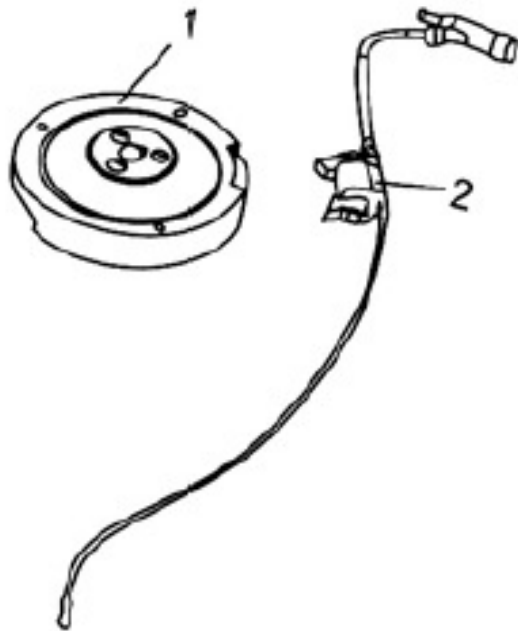

CREATIVE EQUIPMENT CC

18 Main Road, Fishers Hill, Germiston, 1401
Tel: 011 828 5085 Fax: 011-828-5085
crequip@global.co.za www.creativelp.co.za

ILLUSTRATED PARTS LIST

MODEL TL6500 OUTPUT 6,5 kVA 13,0hp
PRODUCT Talon Petrol Generator

#	PART #	DESCRIPTION	QTY
1	TL182FPH-30201	Rotor Assembly (-3.02.01)	1
2	TL182QDP.07.01	High Voltage Wrap	1