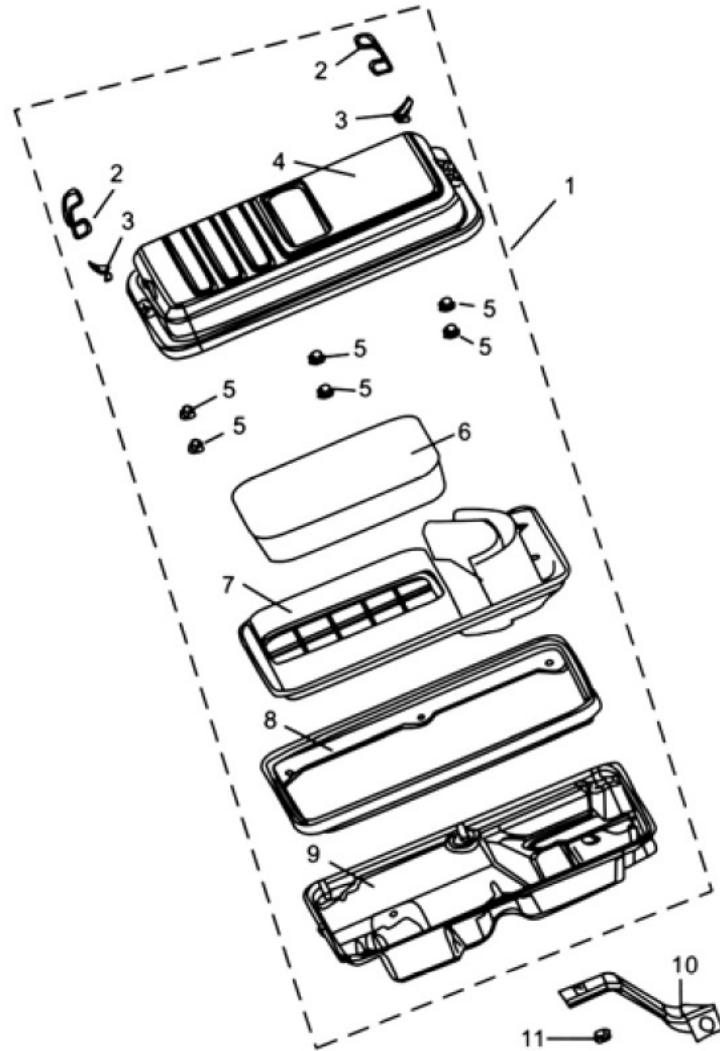

CREATIVE EQUIPMENT CC

18 Main Road, Fishers Hill, Germiston, 1401
Tel: 011 828 5085 Fax: 011-828-5085
crequip@global.co.za www.creativelp.co.za

ILLUSTRATED PARTS LIST

MODEL TL6500 OUTPUT 6,5 kVA 13,0hp
PRODUCT Talon Petrol Generator

#	PART #	DESCRIPTION	QTY
1	TL182QDP.11	Air Cleaner Assy	1
2	TL182QDP.11-6	Clip, Securing	2
3	TL182QDP.11-7	Clip, Securing	2
4	TL182QDP./11-8	Air Cleaner Cover	1
5	TLGB6177-2000	NUT M5	6
6	TL182QDP.11-9	Core, Filtrate	1
7	TL182QDP.11-3	Hole Board	1
8	TL182QDP.11-4	Seal Gasket,	1
9	TL182QDP.11-5	Below Shell, Air Cleaner	1
10	TL182QDP.11-2	Air Cleaner	1
11	TLGB6177-M6	NUT M6 (GB6177-2000)	1