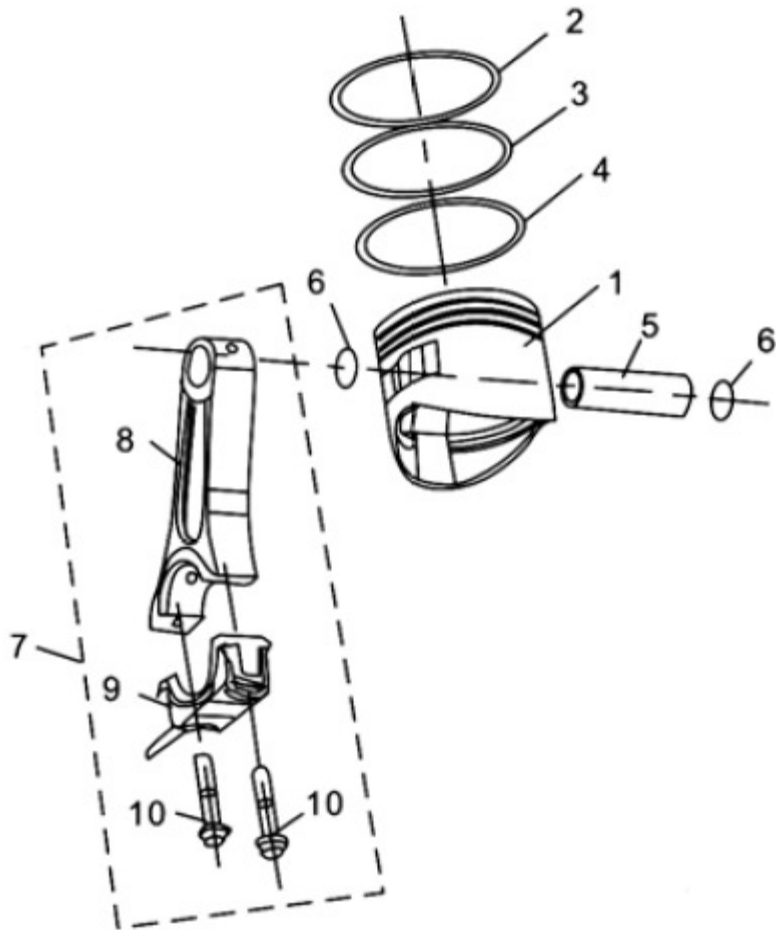

CREATIVE EQUIPMENT CC

18 Main Road, Fishers Hill, Germiston, 1401
Tel: 011 828 5085 Fax: 011-828-5085
crequip@global.co.za www.creativelp.co.za

ILLUSTRATED PARTS LIST

MODEL TL6500 OUTPUT 6,5 kVA 13,0hp
PRODUCT Talon Petrol Generator

#	PART #	DESCRIPTION	QTY
1	TL188FPH.04-01	Piston	1
2	TL188FPH.0402	Ring 1st	1
3	TL188FPH.04-03	Ring 2nd	1
4	TL188FPH.04.01	Ring Set Oil	1
5	TL188FPH.04-04	Pin	1
6	TL182QDP.05-05	Circlip	2
7	TL182QDP.05.02	Connecting Rod Assembly	1
8	TL182QDP.050201	Connecting Rod (.05-02-01)	1
9	TL182QDP.050202	Connecting Rod Cap (.05-02-02)	1
10	TL182QDP.050203	Connecting Rod Bolt (.05-02-03)	2