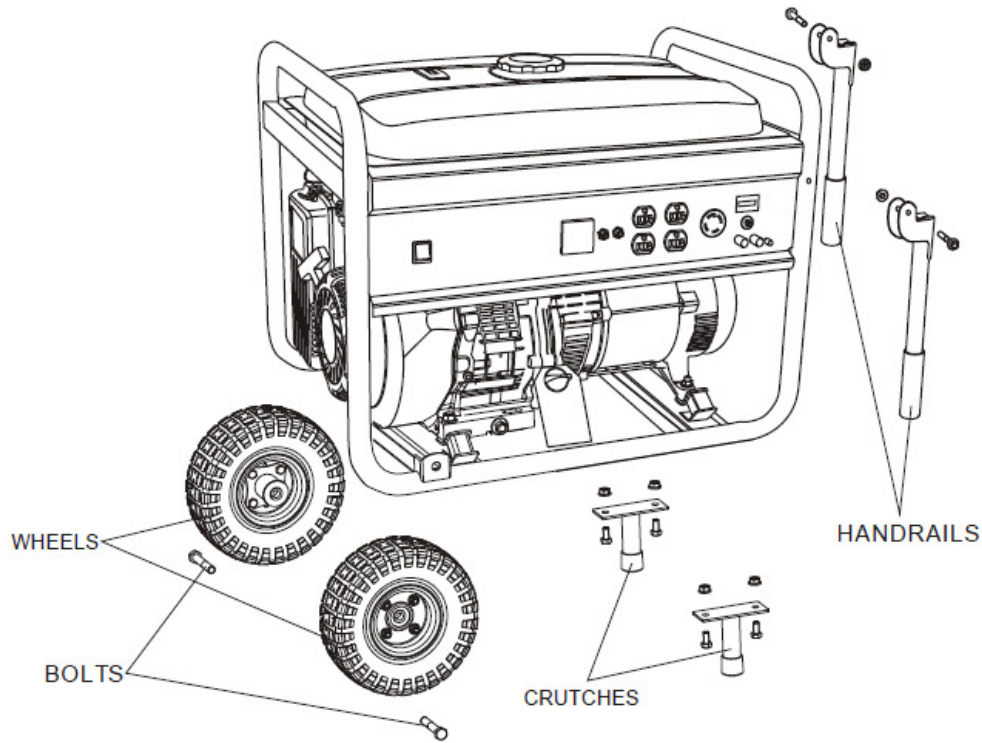

CREATIVE EQUIPMENT CC

18 Main Road, Fishers Hill, Germiston, 1401
Tel: 011 828 5085 Fax: 011-828-5085
crequip@global.co.za www.creativelp.co.za

ILLUSTRATED PARTS LIST

MODEL TL6500 OUTPUT 6,5 kVA 13,0hp
PRODUCT Talon Petrol Generator

#	PART #	DESCRIPTION	QTY
1	TL8800DXE.04-02	Wheel Axle Bolt (PR)	2
2	TL6500D.04.02A	Wheel	2
3	TLGB/T6177.1-M6	Nut M6 (-2000)	2
4	TLGB5789-M6X40	Bolt M6*40	2
5	TL6500D.04-01A	Handrail	2
6	TL6500-04-02	Handrail Sleeve	2
7	GB/T6177.1-M8	Nut M8 (-2000)	4
8	TLGB5780-M8X16	Bolt M8*16 (-2000)	4
9	TL6500D.04-03A	Crutch	2
10	TL6800.06	Crutch Jacket	2
11	TLFGG700MA.08	Owner's Manual	1
12	TL6000.10.01	Saddlebag	1