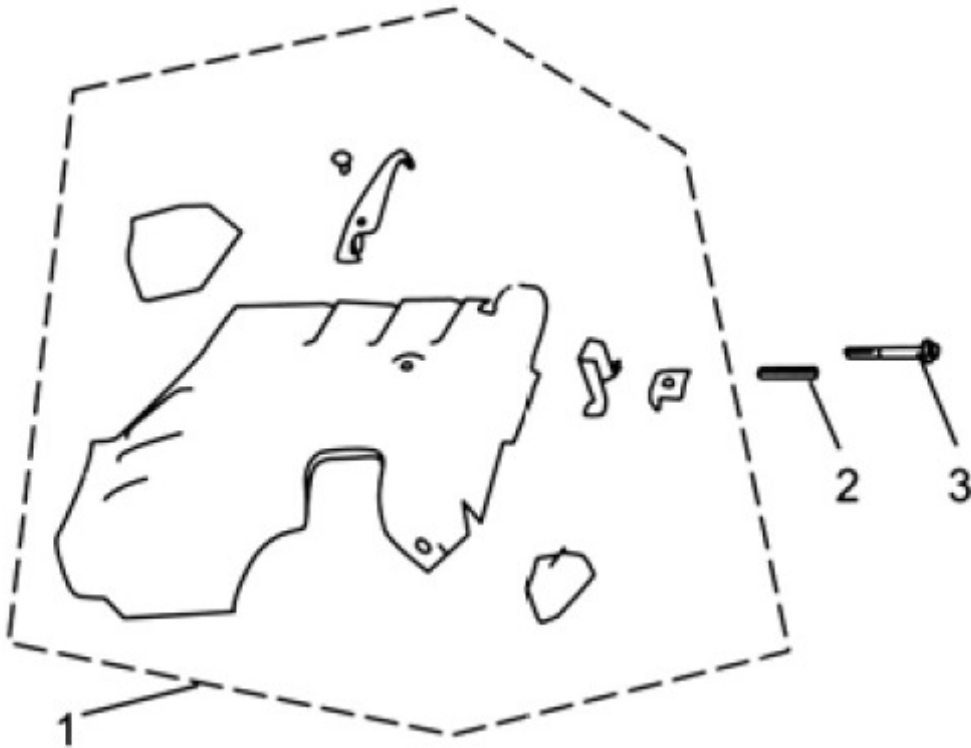

CREATIVE EQUIPMENT CC

18 Main Road, Fishers Hill, Germiston, 1401
Tel: 011 828 5085 Fax: 011-828-5085
crequip@global.co.za www.creativelp.co.za

ILLUSTRATED PARTS LIST

MODEL TL6500 OUTPUT 6,5 kVA 13,0hp
PRODUCT Talon Petrol Generator

#	PART #	DESCRIPTION	QTY
1	TL182QDP.09	Base Assembly	1
2	TL168QDJ.050102	Spring (.05.01-02)	1
3	TLGB818-M5X35	Screw M5x35 (GB818-2000)	1