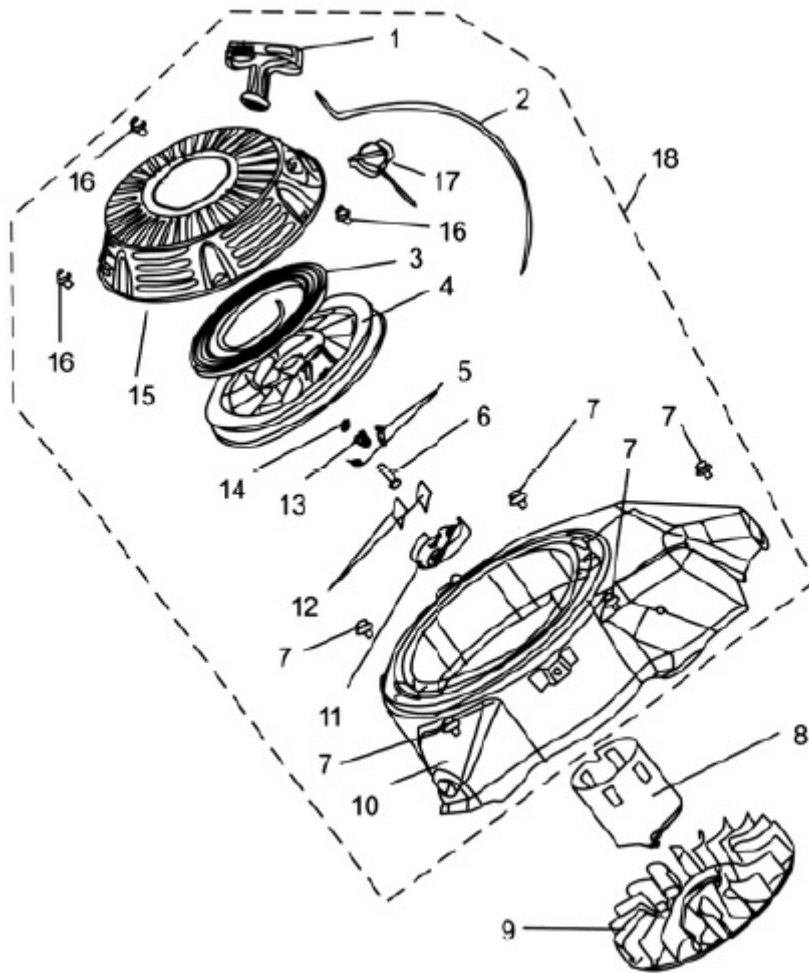

CREATIVE EQUIPMENT CC

18 Main Road, Fishers Hill, Germiston, 1401
Tel: 011 828 5085 Fax: 011-828-5085
crequip@global.co.za www.creativelp.co.za

ILLUSTRATED PARTS LIST

MODEL TL6500 OUTPUT 6,5 kVA 13,0hp
PRODUCT Talon Petrol Generator

#	PART #	DESCRIPTION	QTY
1	TL182QDP.080110	Handle (.08.01-10)	1
2	TL182QDP.080111	Pull Rope (.08.01-11)	1
3	TL182QDP.080109	Clockwork Spring (.08.01-09)	1
4	TL182QDP.080103	Rotary Table (.08.01-03)	2
5	TL182QDP.080105	Spring, Return (.08.01-05)	1
6	TL182QDP.080107	Screw (.08.01-07)	5
7	TLGB5789-86	Bolt M6x12	1
8	TL182QDP.08-01	Starter Canister	1
9	TL182QDP.08-02	Fan Wheel	1
10	TL182QDP.08011	Cowling Assy, cylinder (.08.01-01)	1
11	TL182QDP.080108	Guide Pan (.08.01-08)	2
12	TL182QDP.080104	Clump (.08.01-04)	1
13	TL182QDP.080106	Press Reed (.08.01-06)	1
14	TL182QDP.080102	Washer (.08.01-02)	1
15	TL182QDP.080101	Starter Cover Assy (.08.01.01)	3
16	TLGB5789-86	Bolt	1
17	TL168FJH-30801	Switch (-3.08.01)	1
18	TL182QDP.08.01	Starter Assy	1