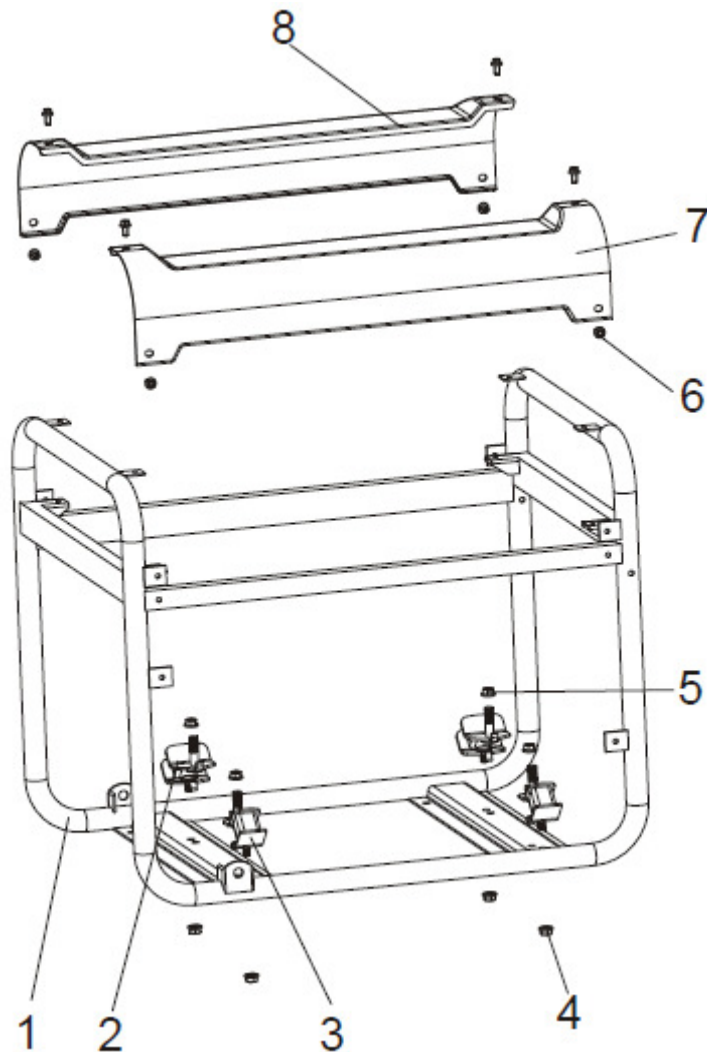

CREATIVE EQUIPMENT CC

18 Main Road, Fishers Hill, Germiston, 1401
Tel: 011 828 5085 Fax: 011-828-5085
crequip@global.co.za www.creativelp.co.za

ILLUSTRATED PARTS LIST

MODEL TL6500 OUTPUT 6,5 kVA 13,0hp
PRODUCT Talon Petrol Generator

#	PART #	DESCRIPTION	QTY
1	TL7500DE.06.01	Frame Jointing Assy (KE)	1
2	TL6000.08.03	Frame Mounting Rubbers	2
3	TL6000.08.02	Engine Mounting Bracket	2
4	TLGB6177.1-M8	Nut M8 (-2000)	4
5	TLGB6177M10X125	Nut M10*1.25 (GB/T6177.1-2000)	4
6	TLGB5789-M6X10	Bolt M6*10	8
7	TL6600D.06	Frame Cover (KE)	1