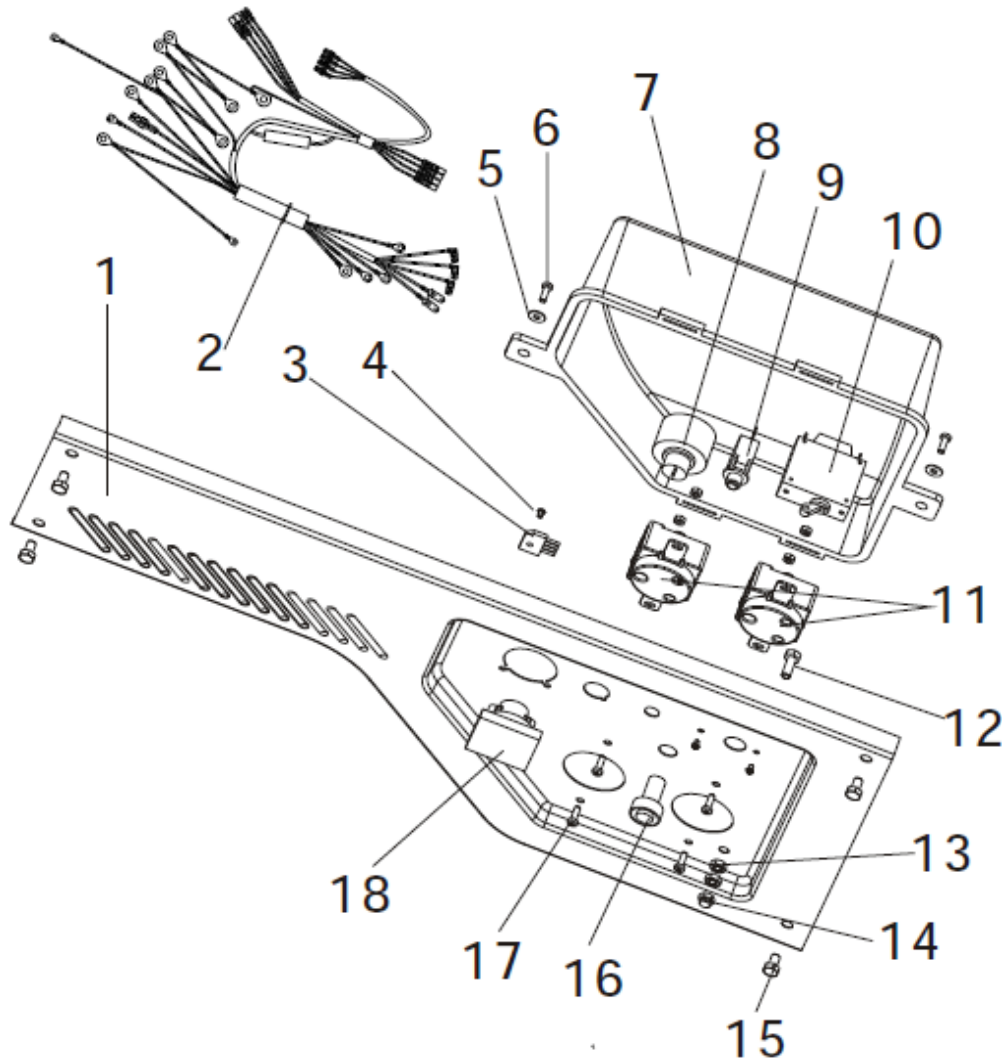

CREATIVE EQUIPMENT CC

18 Main Road, Fishers Hill, Germiston, 1401
Tel: 011 828 5085 Fax: 011-828-5085
crequip@global.co.za www.creativelp.co.za

ILLUSTRATED PARTS LIST

MODEL TL6500 OUTPUT 6,5 kVA 13,0hp
PRODUCT Talon Petrol Generator

#	PART #	DESCRIPTION	QTY
1	TL7500DE.02.01E	Panel (KE)	1
2	TL7500DE.02.02E	Cable (KE)	1
3	TL6500D.01.04	Rectifier Assy. 4A	1
4	TLGB/T818-M3X12	Screw M3*12 (GB/T818-2000)	1
5	TLGB/T95-D4	Washer D4 (-200)	2
6	TLGB/T818-M4X12	Screw M4*12 (-2000)	6
7	TL6600D.02-01	Bottom Shell (KE)	1
8	TL6500B.01.02	Engine Switch	1
9	TL6500B.01.03	Circuit Protector 3A	1
10	TL7500B.01.01	Circuit Breaker 23A	1
11	TL7500DE.02.03	Socket (South Africa) (KE)	2
12	TLGB6170-M6X16	Bolt M6*16 (-2000)	1
13	TLGB/T6170-M6	Nut M6 (-2000)	2
14	TLGB/T923-M6	Nut M6 (-88)	1
15	TLGB/T5789-M6X8	Bolt M6*8 (-86)	4
16	TL3000L.02.06	Lamp (GFH)	1
17	TLGB6177.1-M4	Nut M4 (-2000)	4
18	TL2600.02.05	Voltmeter	1