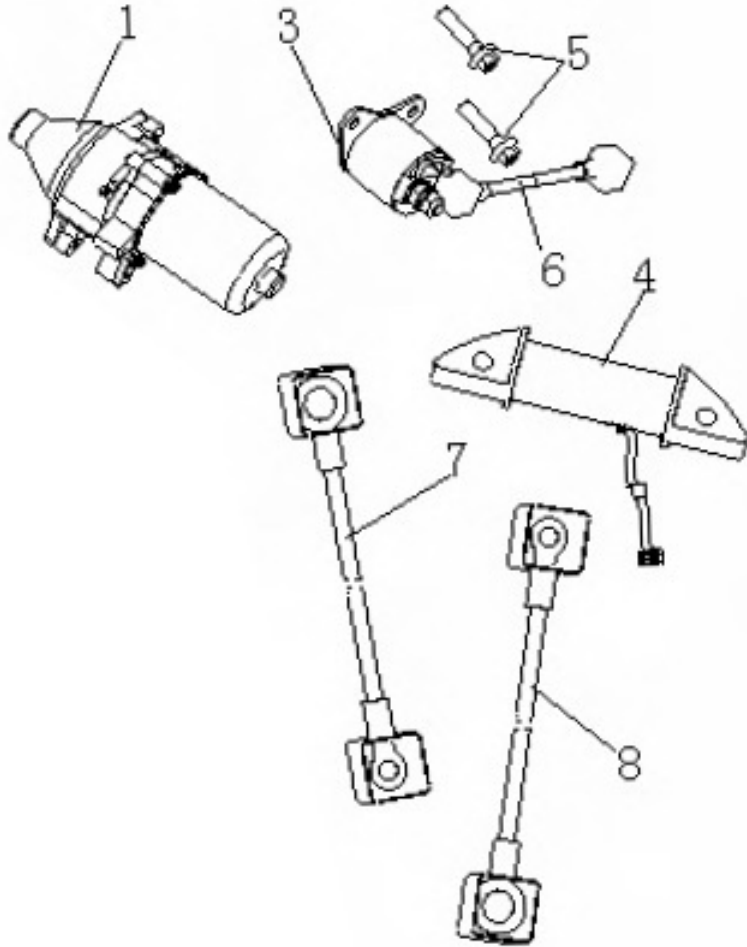

CREATIVE EQUIPMENT CC

18 Main Road, Fishers Hill, Germiston, 1401
Tel: 011 828 5085 Fax: 011-828-5085
crequip@global.co.za www.creativelp.co.za

ILLUSTRATED PARTS LIST

MODEL TL6500 OUTPUT 6,5 kVA 13,0hp
PRODUCT Talon Petrol Generator

#	PART #	DESCRIPTION	QTY
1	TL182FPH-30301	Starter Motor (-3.03.01)	1
3	TL188FPH.06.02	Relay Component	1
4	TL182FPH-30202	Charge Wind Component (-3.02.02)	1
5	TLGB5787-M5X12	Bolt M5x12 (GB/T5787-1986)	1
6	TL188FPH.060201	Relay Wire (.06.02.01)	1
7	TL188FPH.060301	Red Wire (.06.03.01)	1
8	TL188FPH.060302	Black Wire (.06.03.02)	1