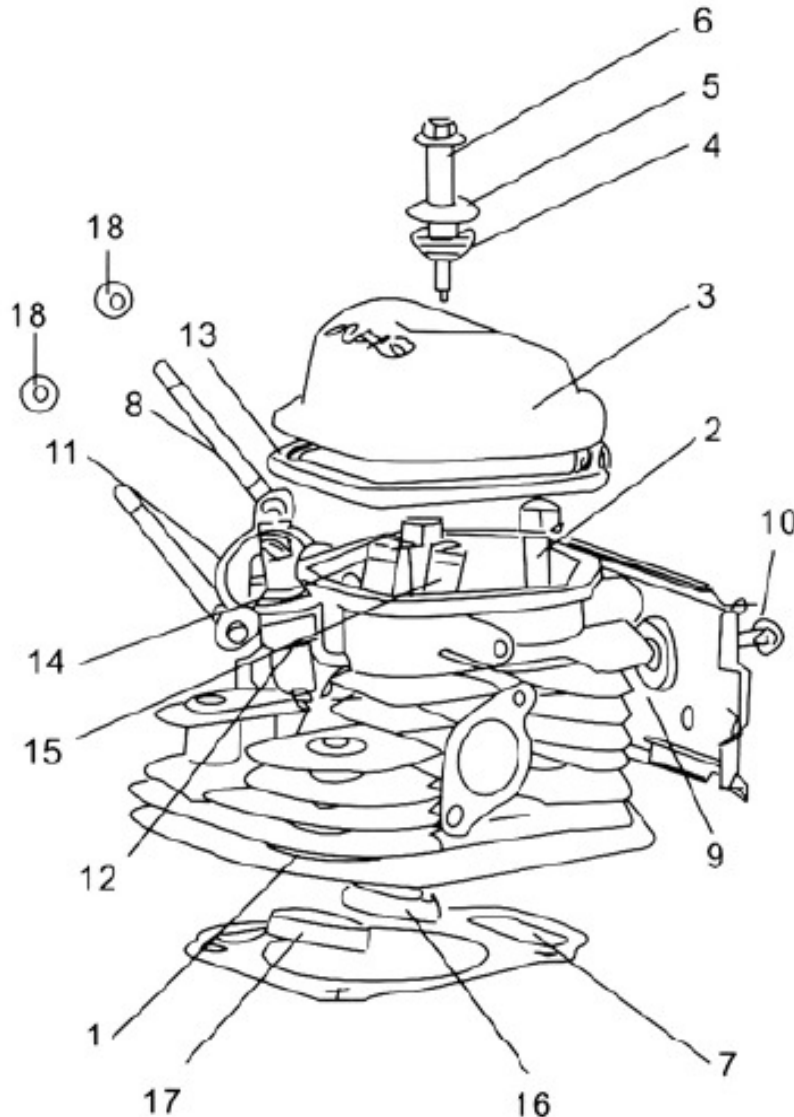

CREATIVE EQUIPMENT CC

18 Main Road, Fishers Hill, Germiston, 1401
Tel: 011 828 5085 Fax: 011-828-5085
crequip@global.co.za www.creativelp.co.za

ILLUSTRATED PARTS LIST

MODEL TL6500 OUTPUT 6,5 kVA 13,0hp
PRODUCT Talon Petrol Generator

#	PART #	DESCRIPTION	QTY
1	TL188FPP.02.01	Cylinder Head Assembly	1
2	TL182QDP.02-01	Bolt, Cylinder Head	4
3	TL182QDP.02.02	Cylinder Head Cover	1
4	TL182QDP.02-03	Spacer, Seal	1
5	TL182QDP.02-04	Clamp	1
6	TL182QDP.02-02	Bolt	1
7	TL188FPH.02.02	Gasket, Cylinder Head	1
8	TL182QDP.02-05	Bolt, Intake Pipe	2
9	TL182QDP.02-06	Cowling	1
10	TLGB5787-M6X12	Bolt M6x12 (GB5787-88)	1
11	TL182QDP.02-07	Spacer, Intake Pipe	1
12	TL182QDP.02.04	Spark Plug	1
13	TL182QDP.020202	Washer (.02.02-02)	1
14	TL182QDP.020105	Canal, Intake Valve (.02.01-05)	1
15	TL182QDP.020103	Canal, Exhaust Valve (.02.01-03)	1
16	TL182QDP.020104	Ring, Exhaust Valve (.02.01-04)	1
17	TL182QDP.020104	Ring, Intake Valve (.02.01-04)	1
18	TLGB/T6177-M6	Nut M6 (GB/T6177-2000)	2