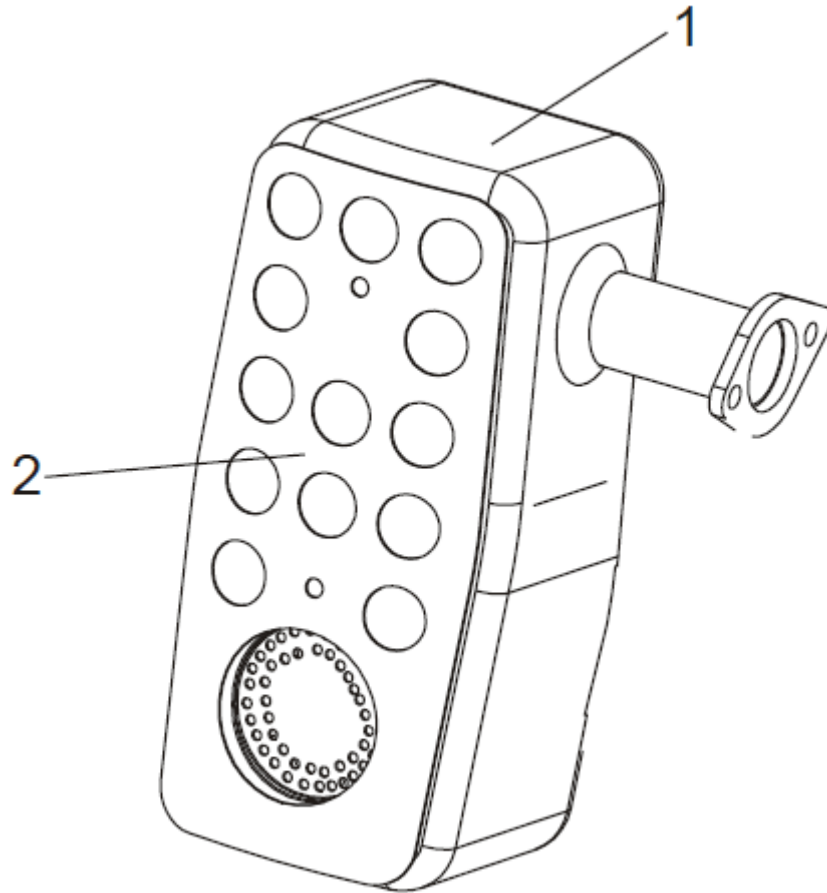

CREATIVE EQUIPMENT CC

18 Main Road, Fishers Hill, Germiston, 1401
Tel: 011 828 5085 Fax: 011-828-5085
crequip@global.co.za www.creativelp.co.za

ILLUSTRATED PARTS LIST

MODEL TL6500 OUTPUT 6,5 kVA 13,0hp
PRODUCT Talon Petrol Generator

#	PART #	DESCRIPTION	QTY
1	TL6500.07.01	Muffler	1
2	TL6800.05-01	Muffler Cover	1