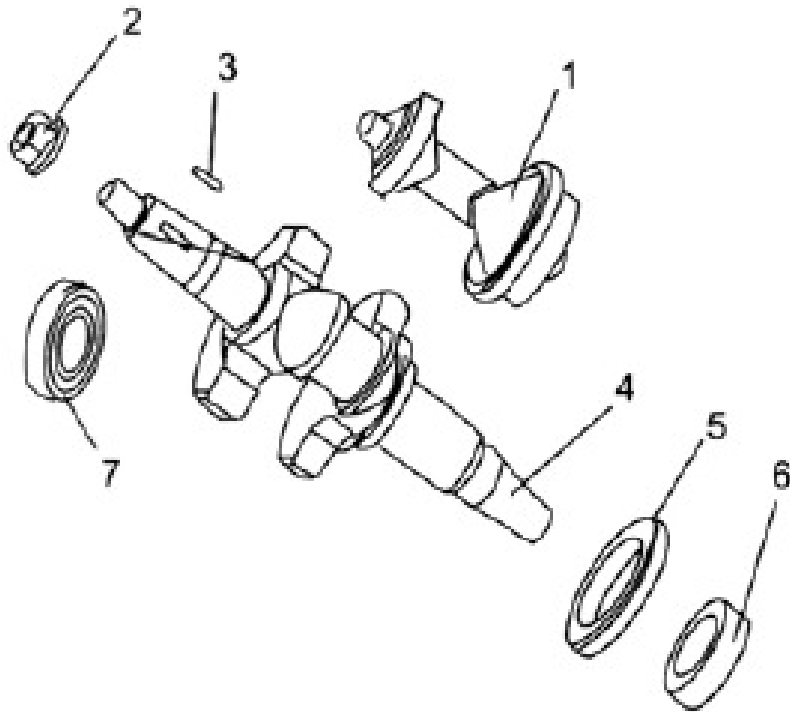

CREATIVE EQUIPMENT CC

18 Main Road, Fishers Hill, Germiston, 1401
Tel: 011 828 5085 Fax: 011-828-5085
crequip@global.co.za www.creativelp.co.za

ILLUSTRATED PARTS LIST

MODEL TL6500 OUTPUT 6,5 kVA 13,0hp
PRODUCT Talon Petrol Generator

#	PART #	DESCRIPTION	QTY
1	TL182QDP.04-01	Weight	1
2	TL182QDP.04-02	Nut	1
3	TL182QDP.04-03	Woodruff Key	1
4	TL182QDP.04-04	Crankshaft	1
5	TL182QDP.04-05	Crankshaft Gear (1)	1
6	TL182QDP.04-06	Crankshaft Gear (2)	1
7	TLGB/T276-6207	Bearing (6207) (GB/T276-94)	1