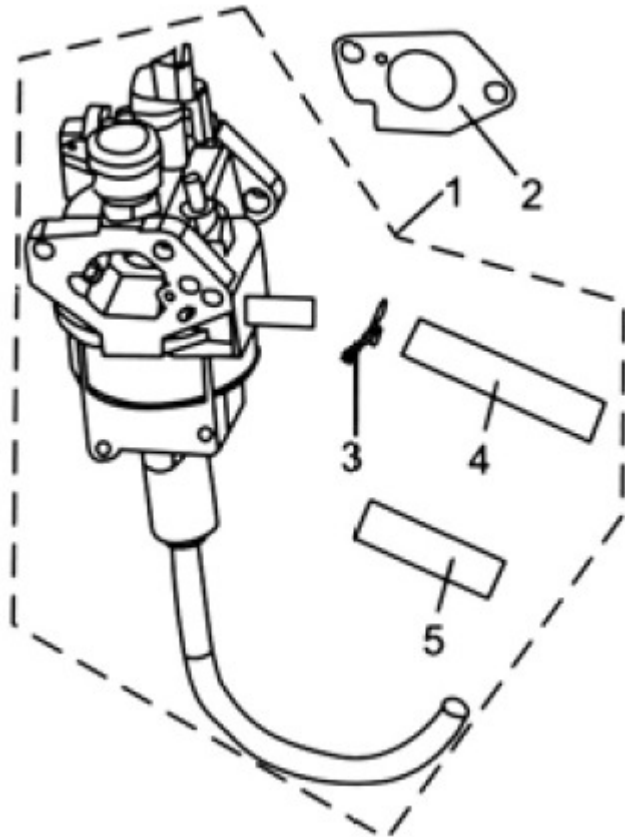

CREATIVE EQUIPMENT CC

18 Main Road, Fishers Hill, Germiston, 1401
Tel: 011 828 5085 Fax: 011-828-5085
crequip@global.co.za www.creativelp.co.za

ILLUSTRATED PARTS LIST

MODEL TL6500 OUTPUT 6,5 kVA 13,0hp
PRODUCT Talon Petrol Generator

#	PART #	DESCRIPTION	QTY
1	TL188FPH.05.01	Carburettor Assy	1
2	TL188FPH.05-01	Carburettor packing	1
3	TL153FM-0000041	Clip	1
4	TL182QDP.10-02	Hose 4.5x 8.5x190	1
5	TL182QDP.10-03	Hose 9x 12x150	1