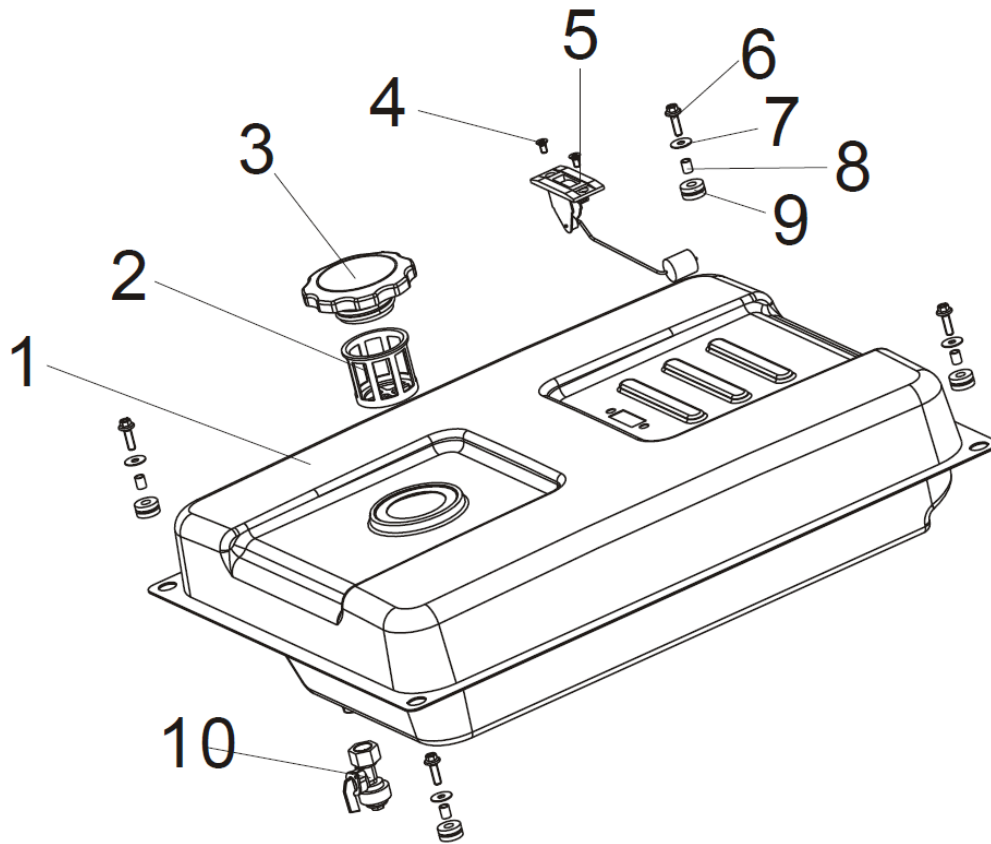

CREATIVE EQUIPMENT CC

18 Main Road, Fishers Hill, Germiston, 1401
Tel: 011 828 5085 Fax: 011-828-5085
crequip@global.co.za www.creativelp.co.za

ILLUSTRATED PARTS LIST

MODEL TL6500 OUTPUT 6,5 kVA 13,0hp
PRODUCT Talon Petrol Generator

#	PART #	DESCRIPTION	QTY
1	TL6800.01.01	Fuel Tank Comp	1
2	TL950.13-02	Filtering Net	1
3	TL6000.01.04	Fuel Tank Cap	1
4	TLGB/T819-M5X10	Screw M5*10 (GB/T819.1-2000)	2
5	TL6000.01.03	Sender Unit	1
6	TLGB5789-M6X20	Bolt M6*20 (GB/T5789-86)	4
7	TLGB/T96.2-2002	Washer	4
8	TL2600.01-02	Fuel Tank Rubber Hose	4
9	TL2600.01-01	Fuel Tank Rubber	4
10	TL6500.01.02	Fuel Valve	1