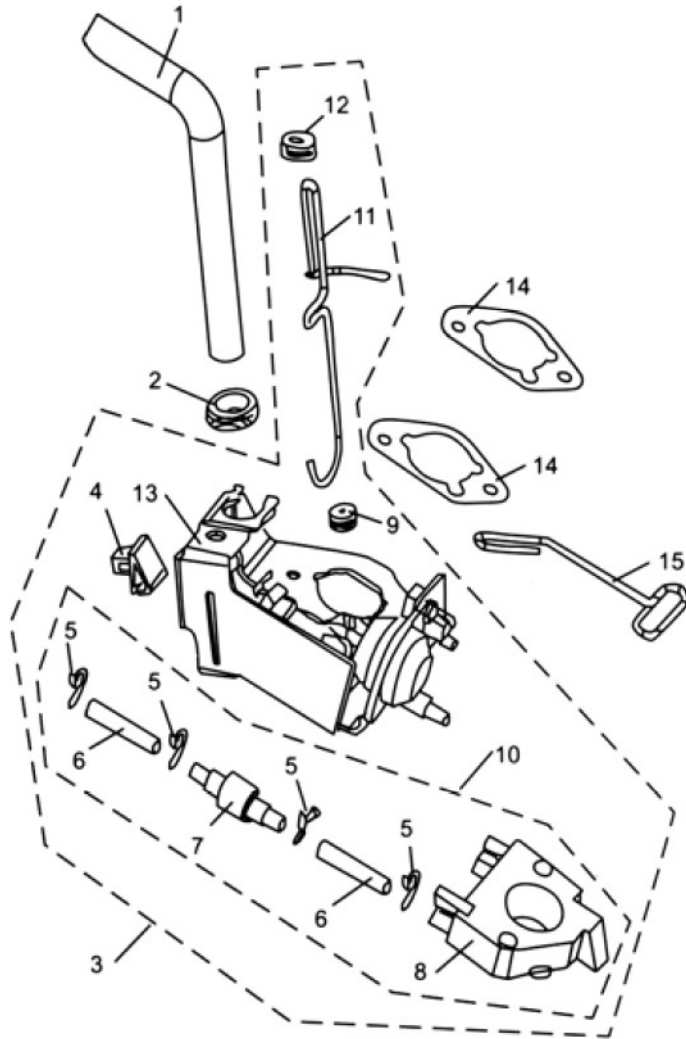

CREATIVE EQUIPMENT CC

18 Main Road, Fishers Hill, Germiston, 1401
Tel: 011 828 5085 Fax: 011-828-5085
crequip@global.co.za www.creativelp.co.za

ILLUSTRATED PARTS LIST

MODEL TL6500 OUTPUT 6,5 kVA 13,0hp
PRODUCT Talon Petrol Generator

#	PART #	DESCRIPTION	QTY
1	TL182QDP.020203	Tube, Breather (.02.02-03)	1
2	TL182QDP.020204	Rubber Seal (.02.02-04)	1
3	TL182QDP.10.02	Carburettor Assy	1
4	TL182QDP.100203	Clip (.10.02-03)	1
5	TL182QDP.10021	Clip (.10.02.01-01)	4
6	TL182QDP.100212	Hose 4x 8x135 (.10.02.01-02)	2
7	TL182QDP.100211	Valve (.10.02.01.01)	1
8	TL182QDP.02-08	Washer	1
9	TL182QDP.100204	Rubber Seal (.10.02-04)	1
10	TL182QDP.100201	Valve Assy (.10.02.01)	1
11	TL182QDP.1002	Choke Valve Link (.10.02-01)	1
12	TL182QDP.10022	Rubber Seal (.10.02-02)	1
13	TL182QDP.100202	Carburettor Body (.10.02.02)	1
14	TL182QDP.11-1	Carburettor Gasket	2
15	TL182FPH-20701	Choke Arm (-2.07-01)	1