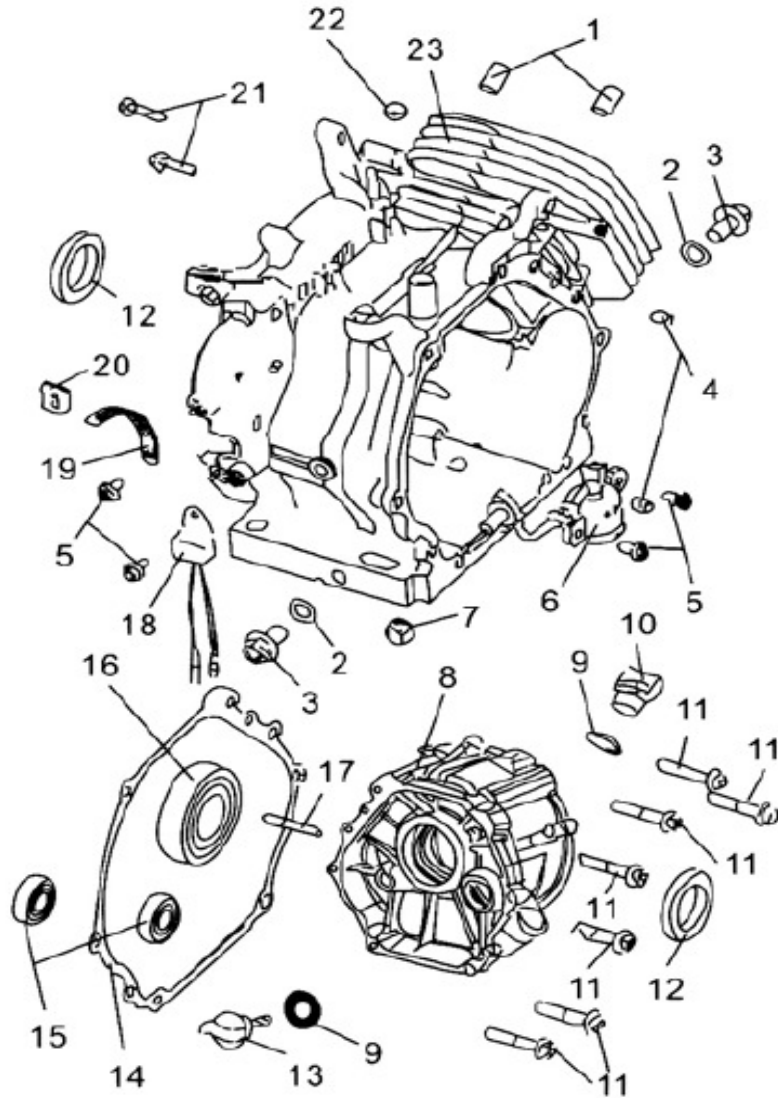

#	PART #	DESCRIPTION	QTY
1	TL182QDP.01-11	Pin, Head	2
2	TL157.5-10	Gasket, Oil Plug	2
3	TL157.5-9	Bolt, Drain	2
4	TL150FMG.5-8	Dowel Pin	2
5	TLGB5787-M6X12	Bolt M6 x M12 (GB5787-86)	4
6	TL182QDP.01.04	Sensor Assy, Fuel Level	1
7	157-1-6-13	Nut	1
8	TL182QDP.01-01	Cover, Crankcase	1
9	TL168QDJ.01-05	Seal Washer	2
10	TL168QDJ.01-03	Plug, Oil	1
11	TLGB5787-M8X40	Bolt M8 x M40 (GB5787-86)	7
12	TL182QDP.01.01	Oil Seal 52 x 34 x 8	2
13	TL168QDJ.01-04	Oil Level Dipstick	1
14	TL182QDP.01-03	Gasket, Crankcase	1
15	TLGB/T27694	Bearing 6202, 15 x 35 x 11	2
16	TLGB/T276-94	Bearing 6207 35x 72 x 17	1
17	TL182QDP.01-10	Pin	1
18	TL182QDP.01-05	Electronic Switch	1
19	TL182QDP.01-09	Clip, Cord	1
20	TL182QDP.01-08	Rubber Seal Gasket	1
21	TLGB5787-M6X25	Bolt M6 x M25 (GB5787-86)	2
22	TL182QDP.01-03	Oil Seal	1
23	TL188FPH.01.01	Crankcase Assembly	1

#	PART #	DESCRIPTION	QTY
1	TL188FPP.02.01	Cylinder Head Assembly	1
2	TL182QDP.02-01	Bolt, Cylinder Head	4
3	TL182QDP.02.02	Cylinder Head Cover	1
4	TL182QDP.02-03	Spacer, Seal	1
5	TL182QDP.02-04	Clamp	1
6	TL182QDP.02-02	Bolt	1
7	TL188FPH.02.02	Gasket, Cylinder Head	1
8	TL182QDP.02-05	Bolt, Intake Pipe	2
9	TL182QDP.02-06	Cowling	1
10	TLGB5787-M6X12	Bolt M6x12 (GB5787-88)	1
11	TL182QDP.02-07	Spacer, Intake Pipe	1
12	TL182QDP.02.04	Spark Plug	1
13	TL182QDP.020202	Washer (.02.02-02)	1
14	TL182QDP.020105	Canal, Intake Valve (.02.01-05)	1
15	TL182QDP.020103	Canal, Exhaust Valve (.02.01-03)	1
16	TL182QDP.020104	Ring, Exhaust Valve (.02.01-04)	1
17	TL182QDP.020104	Ring, Intake Valve (.02.01-04)	1
18	TLGB/T6177-M6	Nut M6 (GB/T6177-2000)	2

#	PART #	DESCRIPTION	QTY
1	TL182QDP.04-01	Weight	1
2	TL182QDP.04-02	Nut	1
3	TL182QDP.04-03	Woodruff Key	1
4	TL182QDP.04-04	Crankshaft	1
5	TL182QDP.04-05	Crankshaft Gear (1)	1
6	TL182QDP.04-06	Crankshaft Gear (2)	1
7	TLGB/T276-6207	Bearing (6207) (GB/T276-94)	1