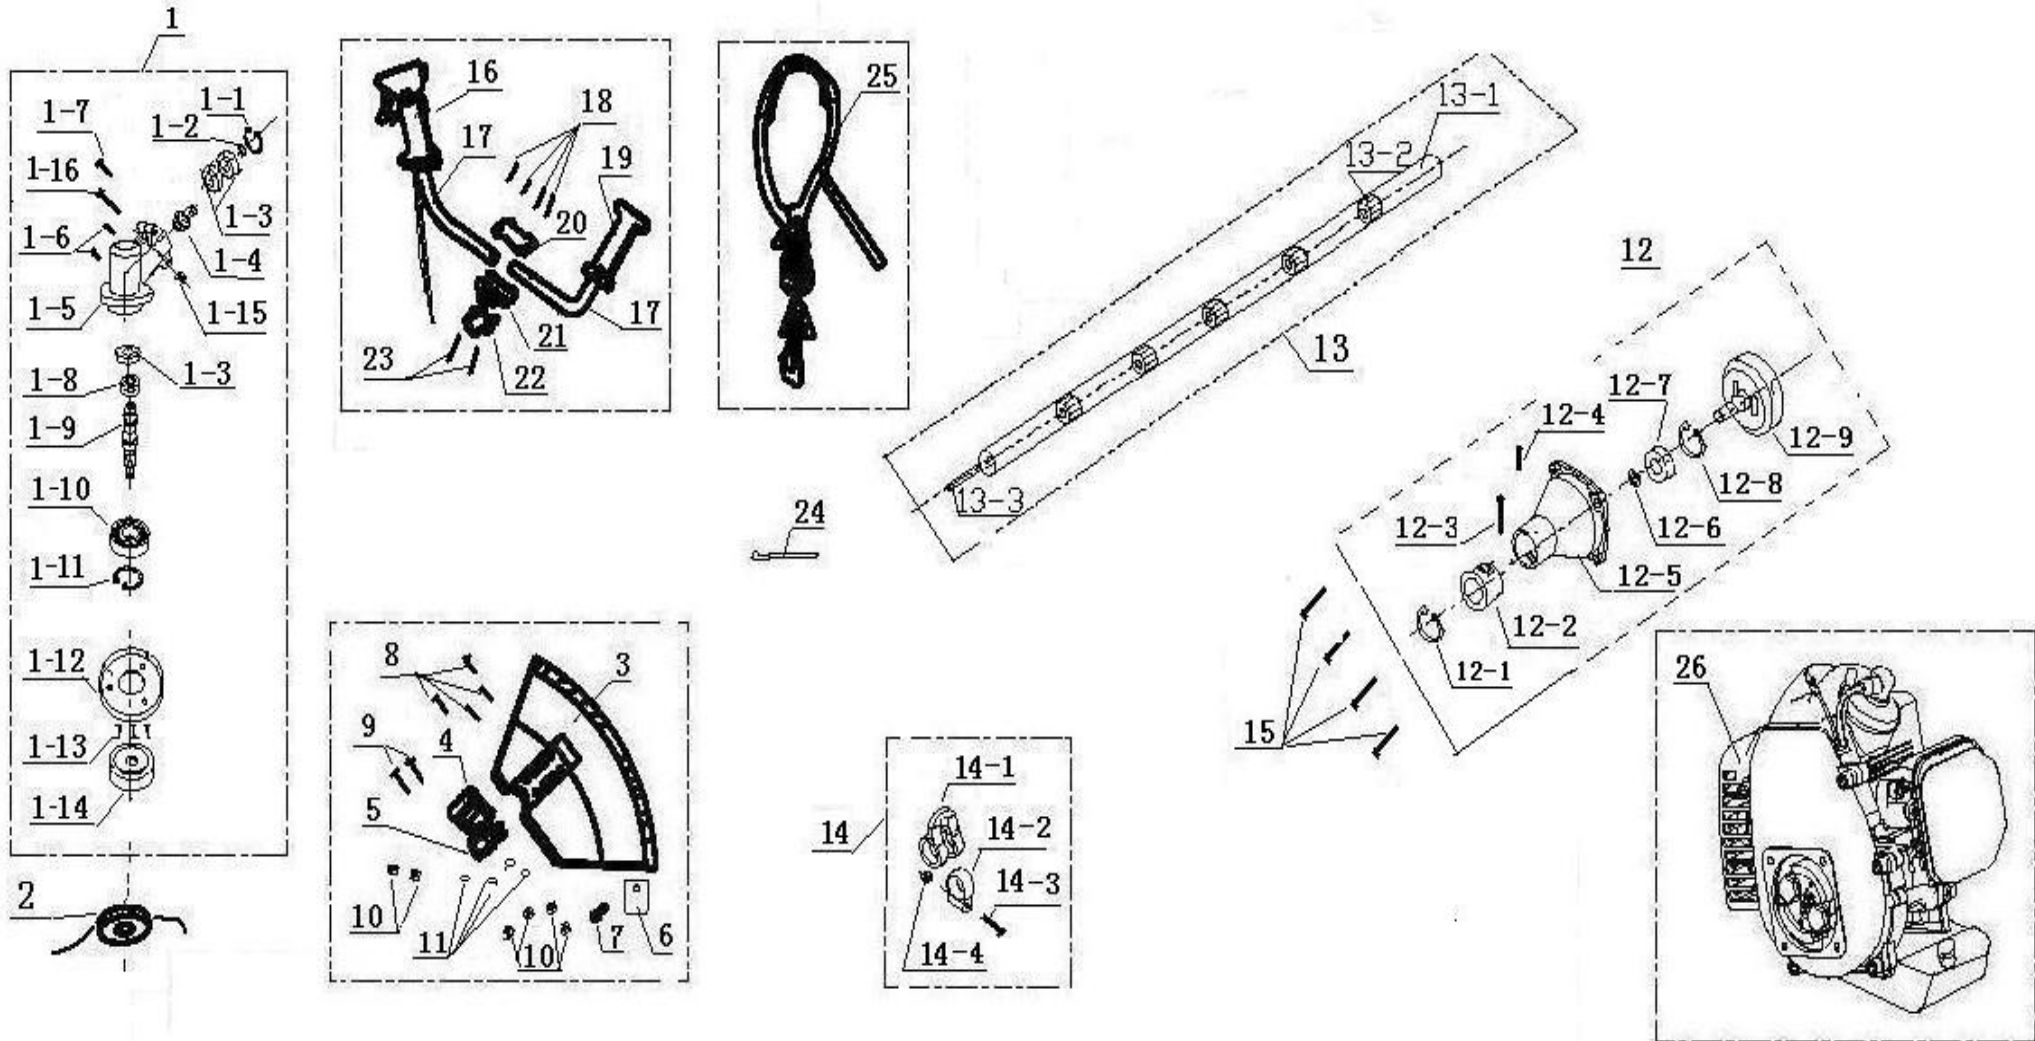

CREATIVE EQUIPMENT CC

18 Main Road, Fishers Hill, Germiston, 1401
Tel: 011 828 5085 Fax: 011-828-5085
crequip@global.co.za www.creativelp.co.za

ILLUSTRATED PARTS LIST

MODEL
PRODUCT

TL43P
Talon 2 stroke 43cm³ Petrol Brush Cutter

OUTPUT 43cc

CREATIVE EQUIPMENT CC

18 Main Road, Fishers Hill, Germiston, 1401
Tel: 011 828 5085 Fax: 011-828-5085
crequip@global.co.za www.creativelp.co.za

ILLUSTRATED PARTS LIST

MODEL TL43P OUTPUT 43cc
PRODUCT Talon 2 stroke 43cm³ Petrol Brush Cutter

#	PART #	DESCRIPTION	QTY
1	GG21Y.04.01	Gearbox components	1
1-1	GB/T 893.1	Hole with a ring 26	1
1-2	GB/T 894.1	10 with the ring axis	1
1-3	GB276	Bearing 6000	3
1-4	GG21Y.04.01-04	Bevel Gear	1
1-5	GG21Y.04.01-01	Gear box	1
1-6	GB/T 9074	Combination screw M6X12	2
1-7	GB/T 9074	Combination screw M5X25	1
1-8	GG21Y.04.01-05	Driven Bevel Gear	1
1-9	GG21Y.04.01-02	Spline shaft	1
1-10	GB276	Bearing 6002-2RS	1
1-11	GB/T 893.1	Hole with a ring 32	1
1-12	GG21Y.04.01-03	Dust	1
1-13	GB/T 9074	Combination screw M5X10	3
1-14	GG21Y.04.01-06	Spline sets	1
1-15	GB6182	Nut M5	1
1-16	GB9074	Combination screw M5X35	
2	GG21Y.04.02	Grass Head	1
3	GG21Y.06-01	Retaining grass cover	1
4	GG21Y.06-02	Retaining grass cover mounting pad	1
5	GG21Y.06-03	Grass cover mounting block	1
6	GG21Y.06-04	Small blade	1
7	GB845	Self-tapping screws ST4X16	1
8	GB9074	Combination screw M5X20	4
9	GB9074	Combination screw M5X25	2
10	GB6182	Nut M5	6
11	GB95	Flat washer 5	4
12	GG21Y.03.01	Output Block Components	1
12-1	GB893.1	Hole with a ring 42	1

#	PART #	DESCRIPTION	QTY
12-2	GG21Y.03.01-02	Rubber sleeve	1
12-3	GB9074	Combination screw M5X25	1
12-4	GB9074	Combination screw M5X12	1
12-5	GG21Y.03.01-01	Output Block	1
12-6	GB894.1	Shaft 15 with the ring	1
12-7	GB276	Bearing 6202-2RS	1
12-8	GB893.1	Hole with a ring 35	1
12-9	GG21Y.03.01.01	Clutch plate assembly	1
13	GG21Y.03.03	Aluminium components	1
13-1	GG21Y.03.03-01	Aluminium	1
13-2	GG21Y.03.03-02	Rubber sleeve	5
13-3	GG21Y.03-04	Transmission shaft	1
14	GG21Y.05.04	Strap mounting clip assembly	1
14-1	GG21Y.05.04-01	Put ring assembly	1
14-2	GG21Y.05.04-02	Positioning ring	1
14-3	GB70.1	Screw M5X20	1
14-4	GB6182	Nut M5	1
15	GB9074	Combination screw M6X30	4
16	GG21Y.05.01	Throttle switch assembly	1
17	GG21Y.05-01	Handle tube	1
18	GB9074	Combination screw M5X25	4
19	GG21Y.05.02	Left to glove components	1
20	GG21Y.05-03	Handle fixed on the plate	1
21	GG21Y.05-04	Handle fixed middle seat	1
22	GG21Y.05-05	Handle fixed lower platen	1
23	GB9074	Combination screw M5X30	2
24	XB51Y.02-08	Plastic straps	2
25	GG21Y.05.03	Strap assembly	1
26	JF1E40FA-13A	Engine (carburettor film)	1