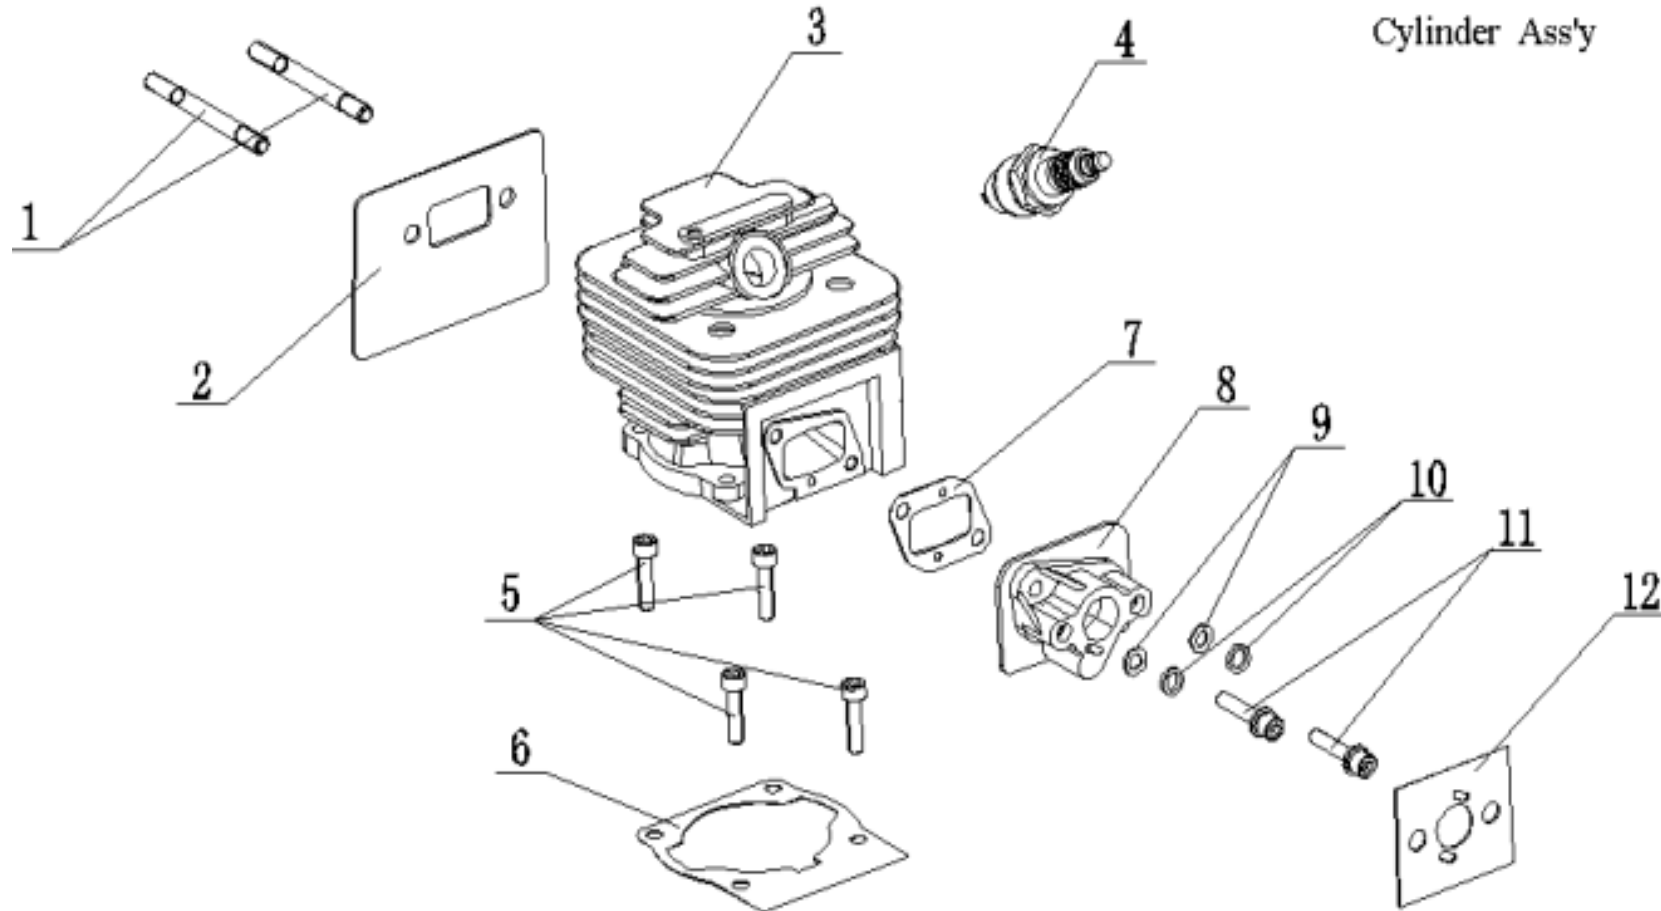

CREATIVE EQUIPMENT CC

18 Main Road, Fishers Hill, Germiston, 1401
Tel: 011 828 5085 Fax: 011-828-5085
crequip@global.co.za www.creativelp.co.za

ILLUSTRATED PARTS LIST

MODEL TL43P OUTPUT 43cc
PRODUCT Talon 2 stroke 43cm³ Petrol Brush Cutter

#	PART #	DESCRIPTION	QTY
1	GB/T900	Stud AM6X65	2
2	QJ1E40F-5.1-6	Muffler gasket	1
3	QJ1E40F-5.1-3	Cylinder	1
4	QJ1E40F-5.1.3	Spark plug	1
5	GB/T70.1	Screw M5 × 20	4
6	QJ1E40F-5.1-4	Cylinder block gasket	1

#	PART #	DESCRIPTION	QTY
7	QJ1E40F-5.1-2	Intake manifold gasket	1
8	QJ1E40F-5.1.1	Heat Dam	1
9	GB/T95-2002	Flat washer 5	2
10	GB/T93-1987	Spring washer 5	2
11	GB/T70.1	Screw M5 × 25	2
12	QJ1E40F-5.1-1	Carburettor gasket	1