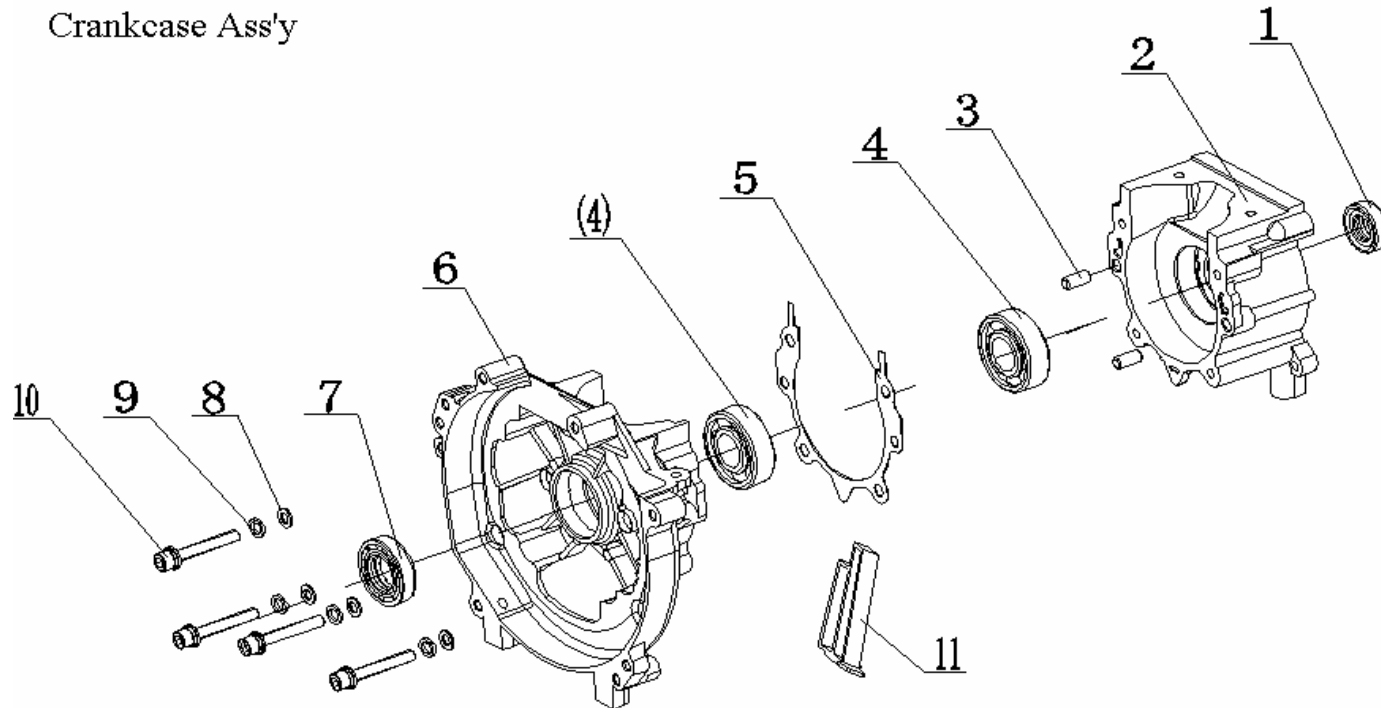

#	PART #	DESCRIPTION	QTY
7	QJ1E40F-5.1-2	Intake manifold gasket	1
8	QJ1E40F-5.1.1	Heat Dam	1
9	GB/T95-2002	Flat washer 5	2
10	GB/T93-1987	Spring washer 5	2
11	GB/T70.1	Screw M5 × 25	2
12	QJ1E40F-5.1-1	Carburettor gasket	1

Crankcase Ass'y

#	PART #	DESCRIPTION	QTY
1	QJ1E32QDA-2.2-5	Seal 12 × 22 × 7	1
2	QJ1E40F-5.2-4	Crankcase half	1
3	GB/T119.1	Pin B6 × 12	2
4	GB/T276	Bearing 6202/P53	2
5	QJ1E40F-5.2-3	Crankcase gasket	1
6	QJ1E40F-5.2-2	First half of the crankcase	1

#	PART #	DESCRIPTION	QTY
7	QJ1E40F-5.2-1	Seal 15 × 30 × 7	1
8	GB/T95-2002	Flat washer 5	4
9	GB/T93-1987	Spring washer 5	4
10	GB/T70.1	Screw, Crankcase	4
11	QJ1E40F-5.2-6	Support bars	1

**CREATIVE EQUIPMENT CC**

ILLUSTRATED PARTS LIST

MODEL TL43P OUTPUT 43cc
PRODUCT Talon 2 stroke 43cm³ Petrol Brush Cutter

Fuel Supply

#	PART #	DESCRIPTION	QTY
1	JF1E40F-13B.12.1	Oiler and oil components	1
2	JF1E40F-13B.12-1	Oiler Stand	1
3	JF1E40F-13B.12.2	Oiler platen assembly	1
4	GB/T9074.4	Screws M5 * 20	2