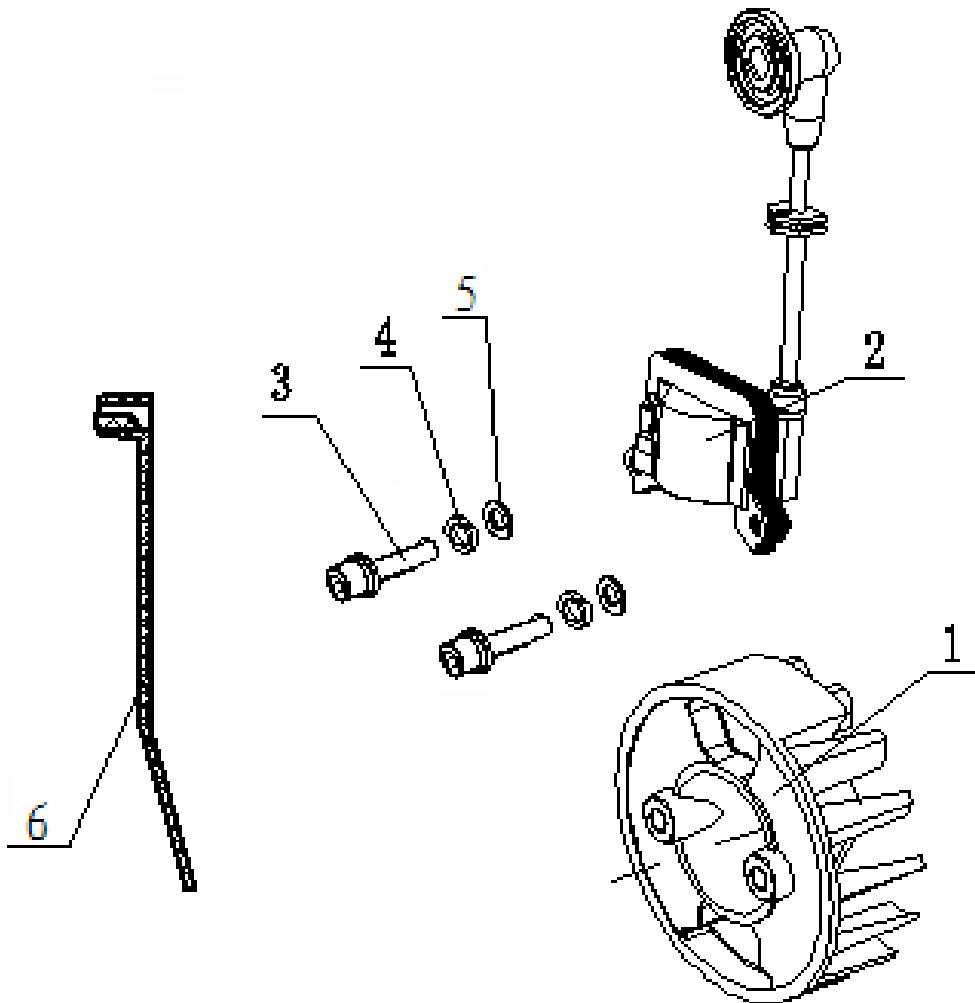

CREATIVE EQUIPMENT CC

18 Main Road, Fishers Hill, Germiston, 1401
Tel: 011 828 5085 Fax: 011-828-5085
crequip@global.co.za www.creativelp.co.za

ILLUSTRATED PARTS LIST

MODEL TL43P OUTPUT 43cc
PRODUCT Talon 2 stroke 43cm³ Petrol Brush Cutter

Ignition System Ass'y

#	PART #	DESCRIPTION	QTY
1	QJ1E40F-5.6.3	Flywheel assembly	1
2	QJ1E40F-5.6.1	Ignition coil assembly	1
3	GB/T70.1	Screw M5 × 20	2
4	GB/T93	Spring washer 5	2
5	GB/T95	Flat washer 5	2
6	SC802A.M.01-12	Cable Ties	1