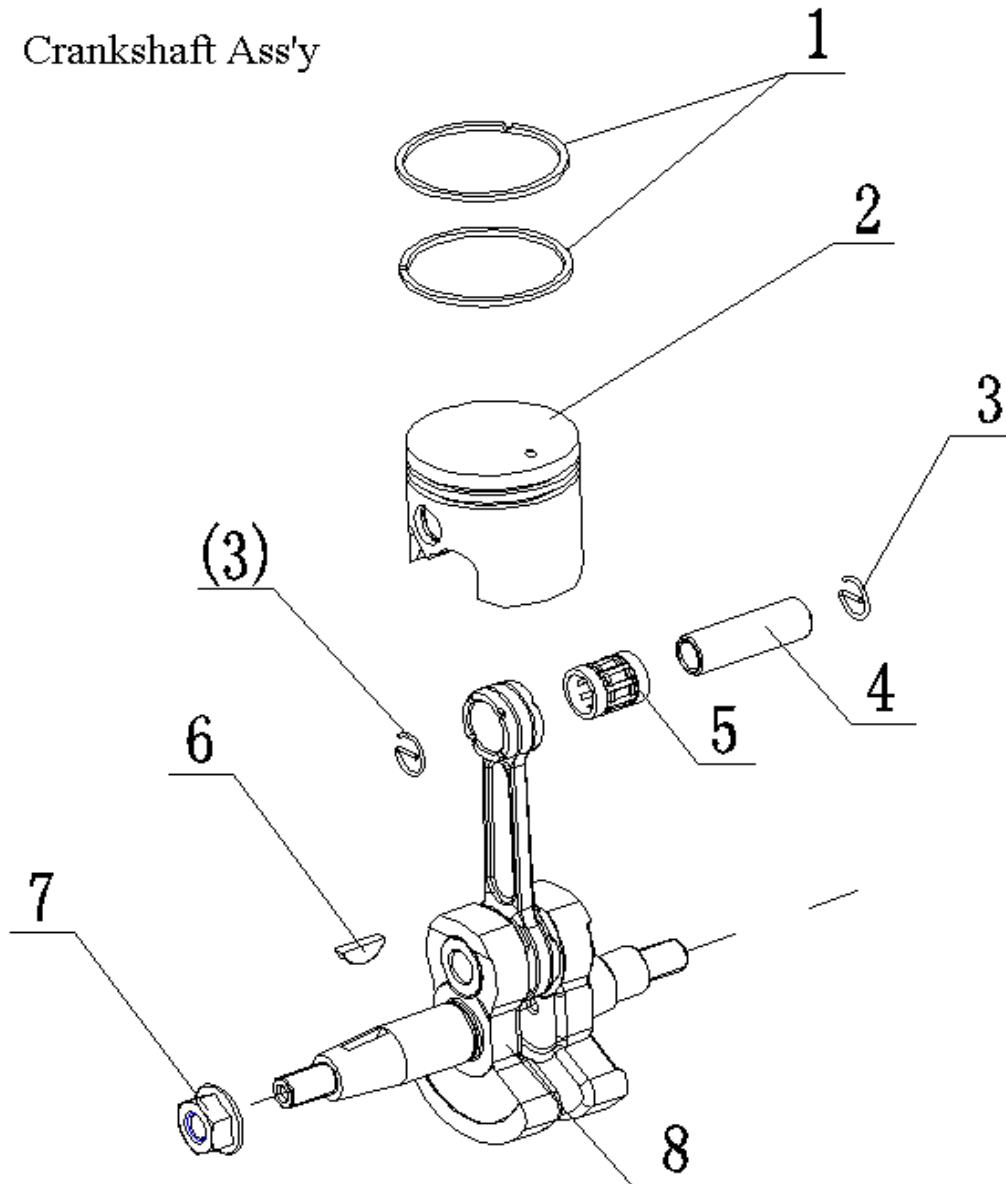

#	PART #	DESCRIPTION	QTY
7	QJ1E40F-5.1-2	Intake manifold gasket	1
8	QJ1E40F-5.1.1	Heat Dam	1
9	GB/T95-2002	Flat washer 5	2
10	GB/T93-1987	Spring washer 5	2
11	GB/T70.1	Screw M5 × 25	2
12	QJ1E40F-5.1-1	Carburettor gasket	1

#	PART #	DESCRIPTION	QTY
7	QJ1E40F-5.2-1	Seal 15 × 30 × 7	1
8	GB/T95-2002	Flat washer 5	4
9	GB/T93-1987	Spring washer 5	4
10	GB/T70.1	Screw, Crankcase	4
11	QJ1E40F-5.2-6	Support bars	1

**CREATIVE EQUIPMENT CC**

Crankshaft Ass'y

#	PART #	DESCRIPTION	QTY
1	QJ1E40F-5.3-3	Piston ring	2
2	QJ1E40F-5.3.1	Piston assembly	1
3	QJ1E40F-5.3-4	Piston ring	2
4	QJ1E40F-5.3-2	Piston pin	1
5	QJ1E40F-5.3-1	Needle Bearing 10×13×16	1
6	GB/T1099	Woodruff Key 3 × 5 × 13	1
7	GB/T6177.1	Nut M8	1
8	QJ1E40F-5A.3.2	Connecting Rod	1

ILLUSTRATED PARTS LIST

MODEL TL43P OUTPUT 43cc
PRODUCT Talon 2 stroke 43cm³ Petrol Brush Cutter

Fuel Supply

#	PART #	DESCRIPTION	QTY
1	JF1E40F-13B.12.1	Oiler and oil components	1
2	JF1E40F-13B.12-1	Oiler Stand	1
3	JF1E40F-13B.12.2	Oiler platen assembly	1
4	GB/T9074.4	Screws M5 * 20	2