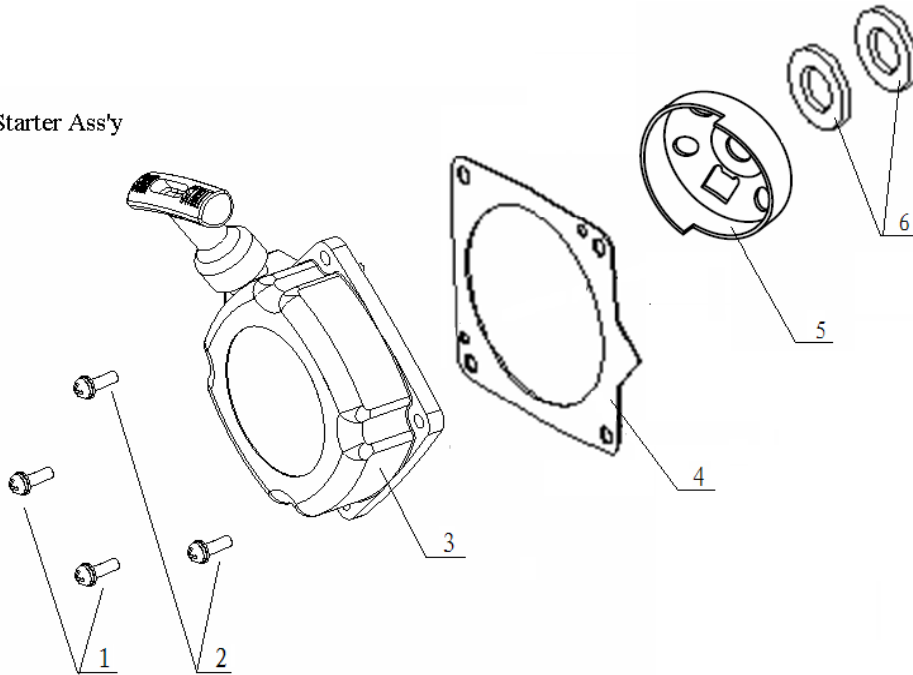

CREATIVE EQUIPMENT CC

18 Main Road, Fishers Hill, Germiston, 1401
Tel: 011 828 5085 Fax: 011-828-5085
crequip@global.co.za www.creativelp.co.za

ILLUSTRATED PARTS LIST

MODEL TL43P OUTPUT 43cc
PRODUCT Talon 2 stroke 43cm³ Petrol Brush Cutter

#	PART #	DESCRIPTION	QTY
1	GB/T9074.4	Combination screw M5 × 20	2
2	GB/T9074.4	Combination screw M5 × 23	2
3	JF1E40F-13.9.2	Starter components	1
4	QJ1E38F.4.3-3	Waterproof gasket	1
5	JF1E40F-13.9.1	Starting claw components	1
6	QJ1E38F-2.6.1-3	Flat washer	2

Engine Starter Ass'y