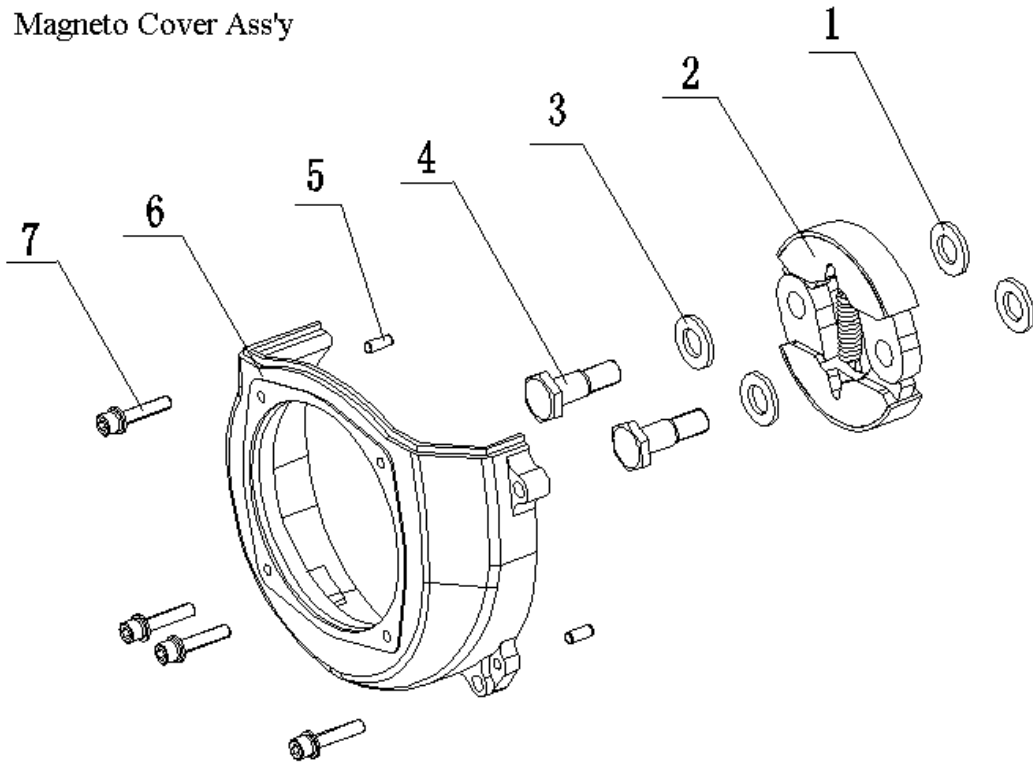

#	PART #	DESCRIPTION	QTY
1	GB/T9074.4	Combination screw M5 × 20	2
2	GB/T9074.4	Combination screw M5 × 23	2
3	JF1E40F-13.9.2	Starter components	1
4	QJ1E38F.4.3-3	Waterproof gasket	1
5	JF1E40F-13.9.1	Starting claw components	1
6	QJ1E38F-2.6.1-3	Flat washer	2

Magneto Cover Ass'y

#	PART #	DESCRIPTION	QTY
1	QJ1E38F-2.6.1-3	Flat washer	2
2	QJ1E38F-2.6.1.2	Clutch Components	1
3	QJ1E38F-2.6.1-2	Wave Spring Washers	2
4	QJ1E38F-2.6.1-1	Clutch bolts	2
5	GB/T119.1	Pin B4 × 10	2
6	QJ1E40F-5.10-1	Magneto side cover	1
7	GB/T9074.4	Combination screw M5 × 23	4