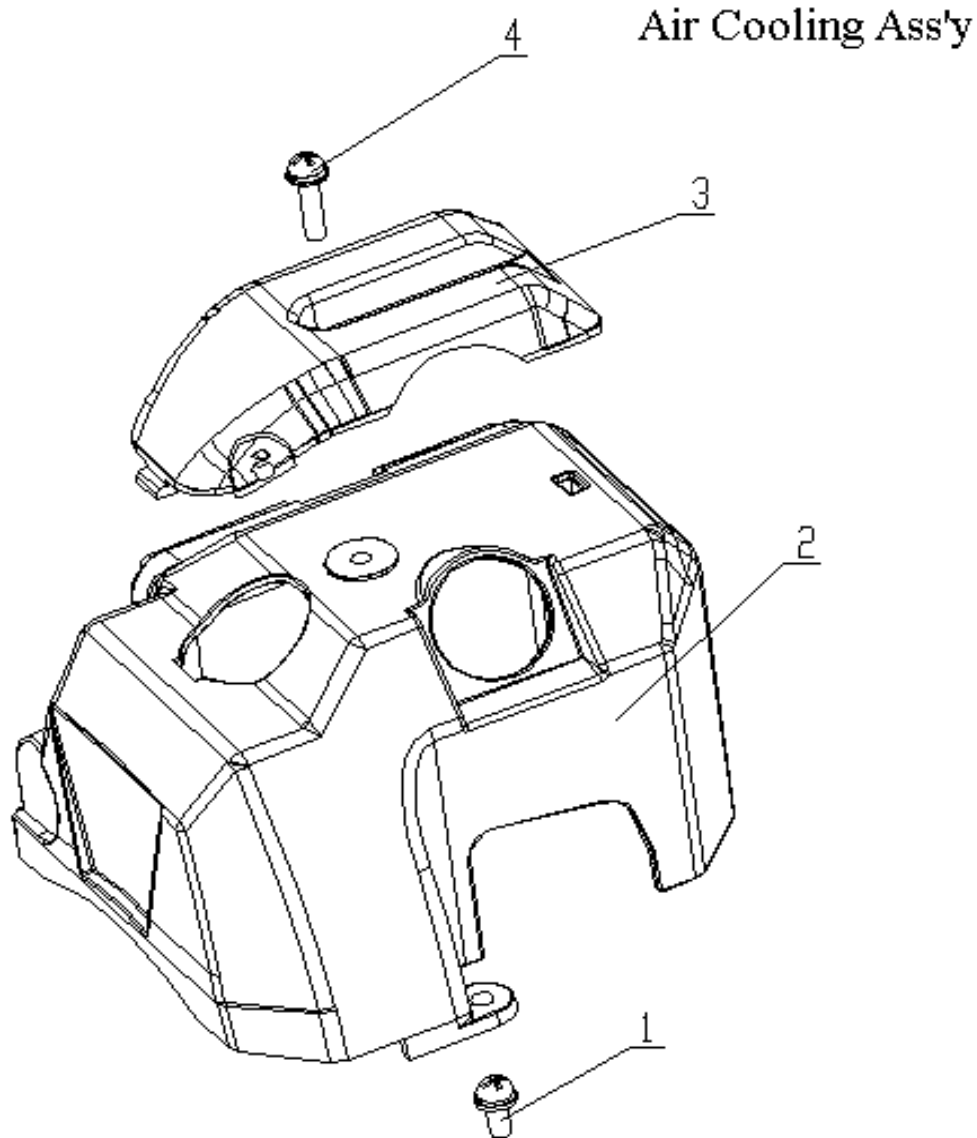

ILLUSTRATED PARTS LIST

MODEL TL43P OUTPUT 43cc
PRODUCT Talon 2 stroke 43cm³ Petrol Brush Cutter

#	PART #	DESCRIPTION	QTY
1	GB/T9074.4	Combination screw M5 × 12	1
2	JF1E40F-11.8-1	Cylinder guard	1
3	QJ1E40F-5.8-2	Wind guide cover	1
4	GB/T9074.4	Combination screw M5 × 20	1