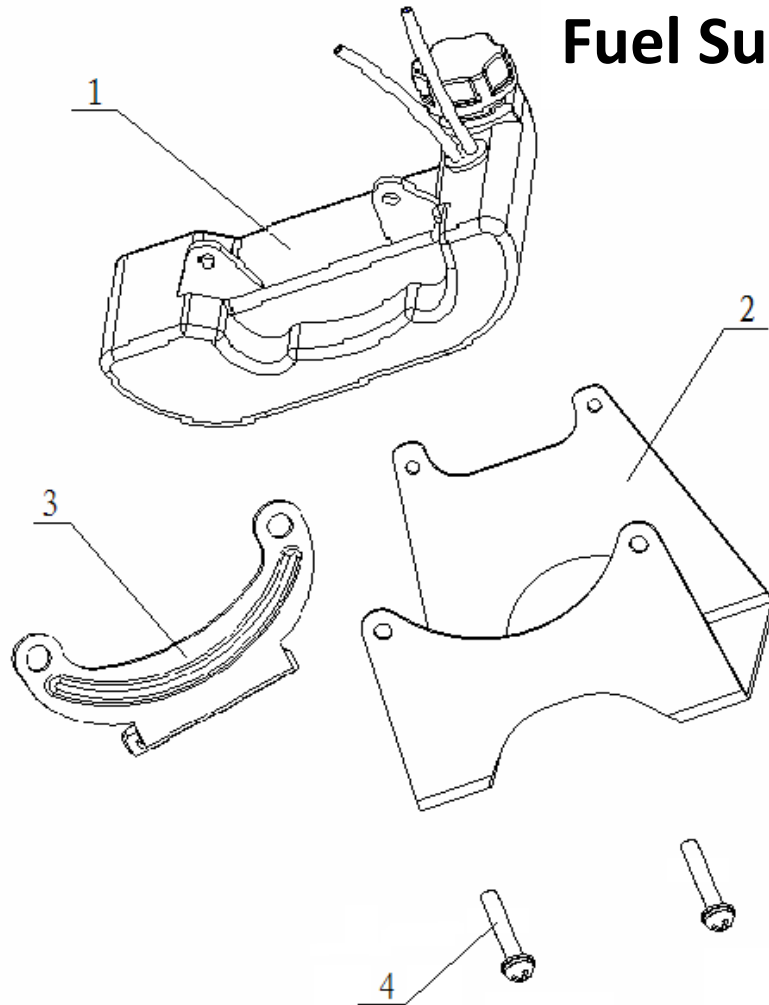

ILLUSTRATED PARTS LIST

MODEL TL43P OUTPUT 43cc
PRODUCT Talon 2 stroke 43cm³ Petrol Brush Cutter

Fuel Supply

#	PART #	DESCRIPTION	QTY
1	JF1E40F-13B.12.1	Oiler and oil components	1
2	JF1E40F-13B.12-1	Oiler Stand	1
3	JF1E40F-13B.12.2	Oiler platen assembly	1
4	GB/T9074.4	Screws M5 * 20	2