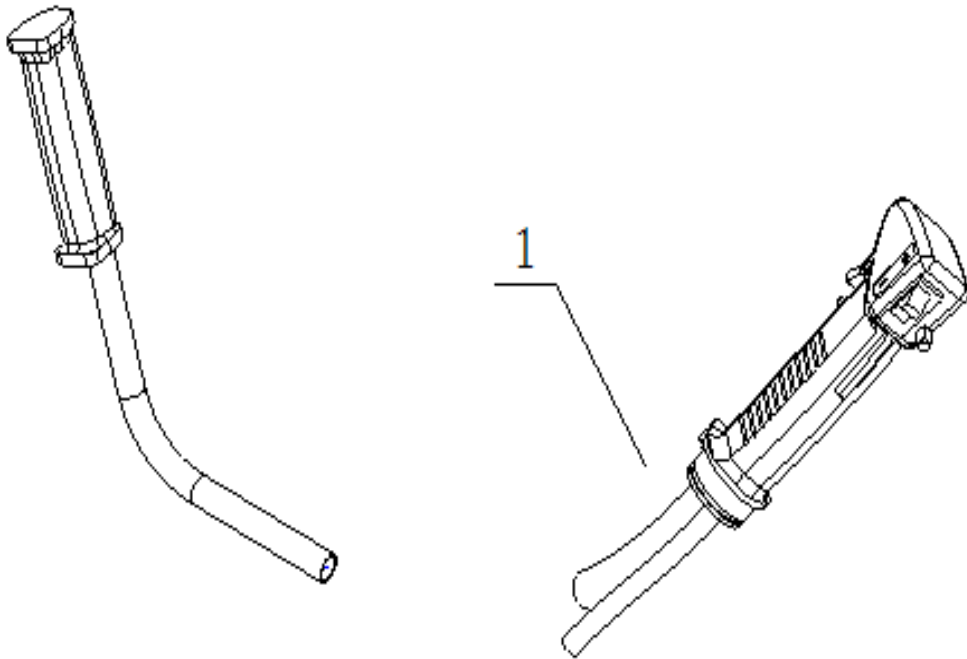

CREATIVE EQUIPMENT CC

18 Main Road, Fishers Hill, Germiston, 1401
Tel: 011 828 5085 Fax: 011-828-5085
crequip@global.co.za www.creativelp.co.za

ILLUSTRATED PARTS LIST

MODEL TL43P OUTPUT 43cc
PRODUCT Talon 2 stroke 43cm³ Petrol Brush Cutter

#	PART #	DESCRIPTION	QTY
1	JF1E40F-13B.11	Handle sub-assembly	1

Handle Assembly