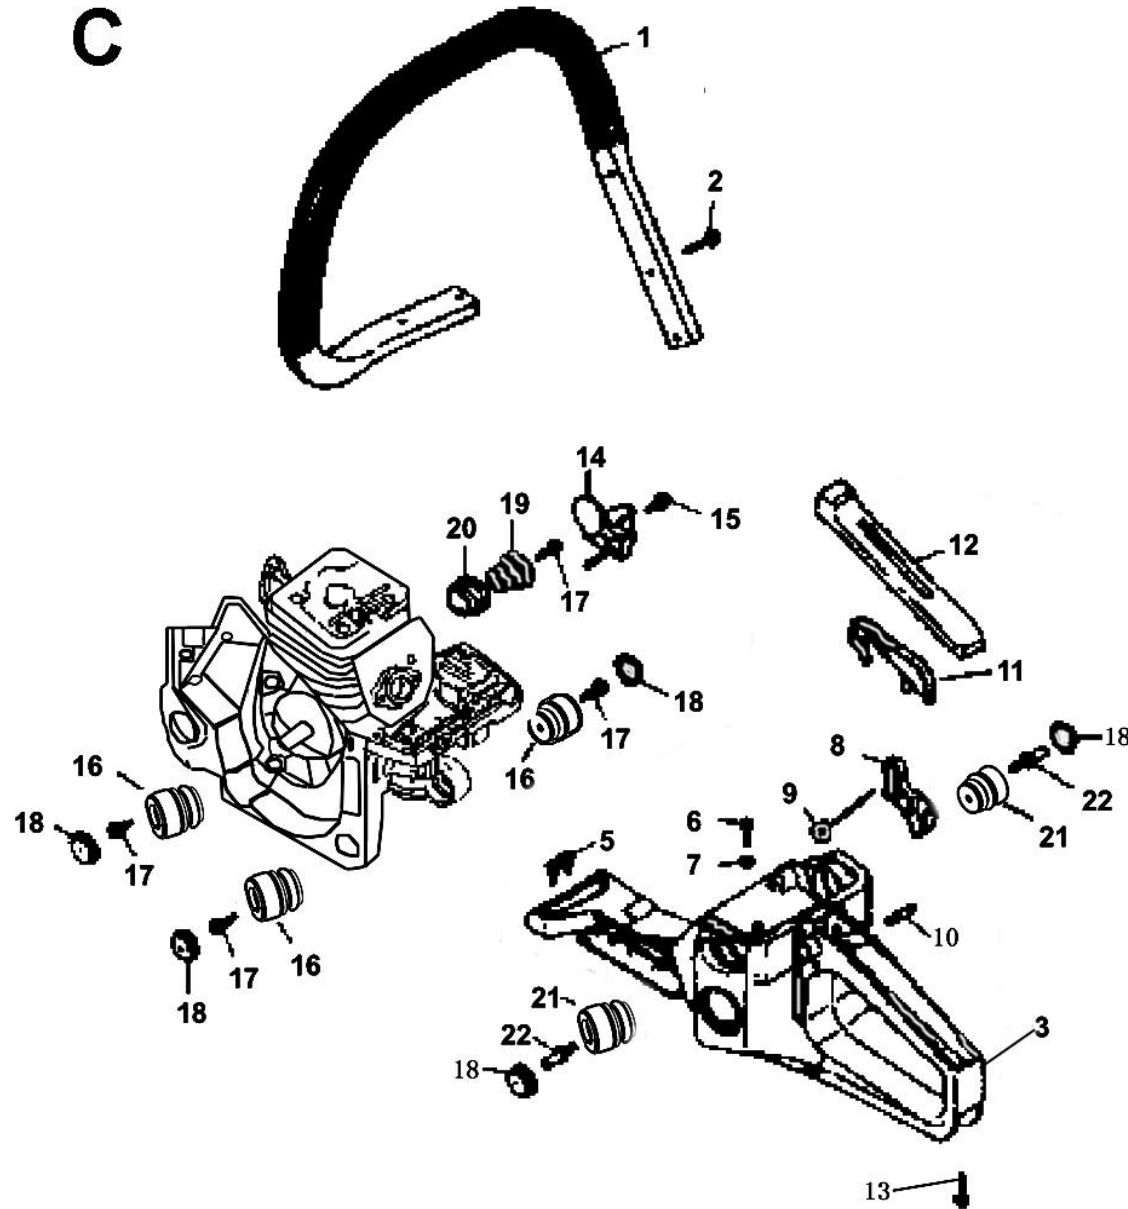

CREATIVE EQUIPMENT CC

18 Main Road, Fishers Hill, Germiston, 1401
Tel: 011 828 5085 Fax: 011-828-5085
crequip@global.co.za www.creativelp.co.za

ILLUSTRATED PARTS LIST

MODEL TL52P OUTPUT 52cc
PRODUCT Talon 2 stroke 52cm³ Petrol Chainsaw with 450mm Bar

C. HANDLE

C

CREATIVE EQUIPMENT CC

18 Main Road, Fishers Hill, Germiston, 1401
Tel: 011 828 5085 Fax: 011-828-5085
crequip@global.co.za www.creativelp.co.za

ILLUSTRATED PARTS LIST

MODEL TL52P OUTPUT 52cc
PRODUCT Talon 2 stroke 52cm³ Petrol Chainsaw with 450mm Bar

#	PART #	DESCRIPTION	QTY
1	TL52-4500.9.3	Left Handle Comp	1
2	TL52-GB/T845	Screw ST4.8*16F	4
3	TL52-4500.8.1	Right Handle Assy	1
5	TL52-4500.8-12	Damper-A	1
6	TL52-GB/T845	Screw ST4.8*16F	1
7	TL52-4500.8-19	Gasket	1
8	TL52-4500.8-7	Lever	1
9	TL52-4500.8-8	Spring	1
10	TL52-4500.8-9	Spring Pin	1
11	TL52-4500.8-6	Arm	1

#	PART #	DESCRIPTION	QTY
12	TL52-4500.8-10	Cover	1
13	TL52-GB/T845	Screw ST4.8*16F	1
14	TL52-4500.1-10	Chain Catcher	1
15	TL52-GB70.1	Screw M5*14	1
16	TL52-4500.1.4	Damper	3
17	TL52-GB/T845	Screw ST4.8*16F	4
18	TL52-4500.1-22	Cap	5
19	TL52-4500.1-24	Spring	1
20	TL52-4500.1-25	Spacer	1