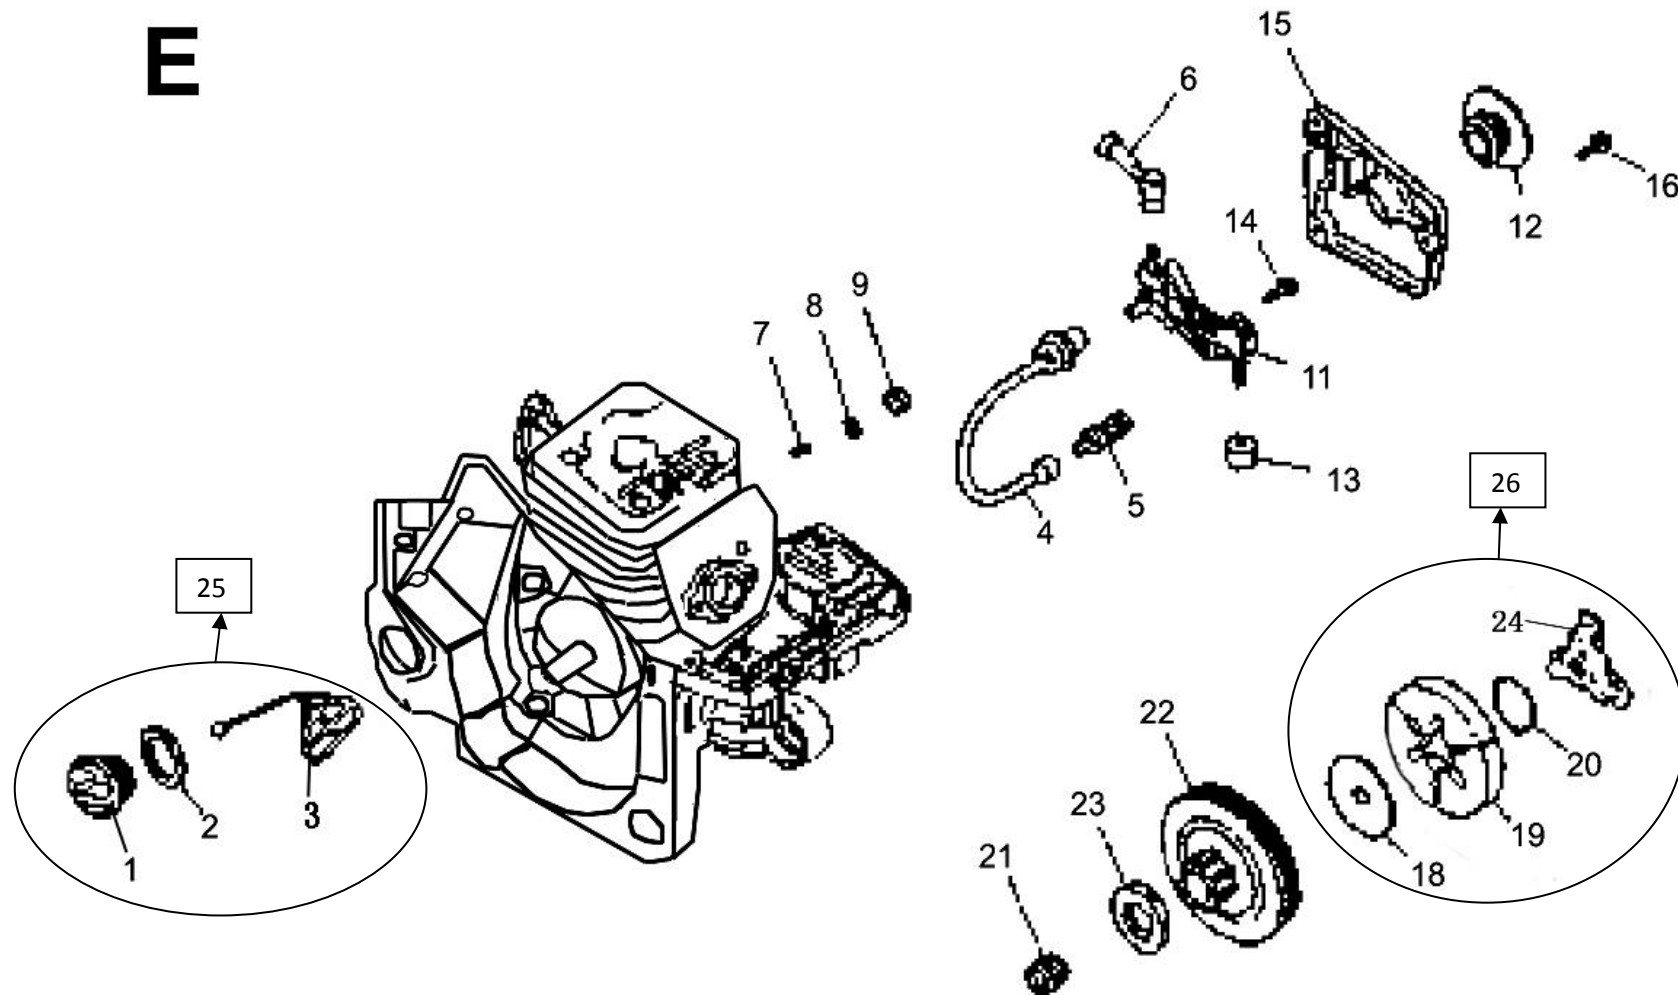

CREATIVE EQUIPMENT CC

18 Main Road, Fishers Hill, Germiston, 1401
Tel: 011 828 5085 Fax: 011-828-5085
crequip@global.co.za www.creativelp.co.za

ILLUSTRATED PARTS LIST

MODEL	TL52P	OUTPUT	52cc
PRODUCT	Talon 2 stroke 52cm³ Petrol Chainsaw with 450mm Bar		

E. LUBRICATION AND CLUTCH

E

CREATIVE EQUIPMENT CC

18 Main Road, Fishers Hill, Germiston, 1401
Tel: 011 828 5085 Fax: 011-828-5085
crequip@global.co.za www.creativelp.co.za

ILLUSTRATED PARTS LIST

MODEL TL52P OUTPUT 52cc
PRODUCT Talon 2 stroke 52cm³ Petrol Chainsaw with 450mm Bar

#	PART #	DESCRIPTION	QTY
1	TL52-4500.1.5-2	Cap	1
2	TL52-4500.1-17	Gasket	1
3	TL52-4500.1.5-1	Hanger Loop	1
4	TL52-4500.1-11	Pipe	1
5	TL52-4500.1.1	Filter	1
6	TL52-4500.10-6	Pipe	1
7	TL52-4500.1-12	Valve	1
8	TL52-4500.1-13	Seal	1
9	TL52-4500.1-14	Clip	1
11	TL52-4500.10.1	Oil Pump Set	1
12	TL52-4500.10-1	Gear	1
13	TL52-4500.10-5	Seal	1

#	PART #	DESCRIPTION	QTY
14	TL52-GB70.1	Screw M4*14	2
15	TL52-4500.10-2	Cover	1
16	TL52-GB70.1	Screw M4*10	3
18	TL52-4500.11-5	Plate	1
19	TL52-4500.11-2	Clutch Fly-Ball	3
20	TL52-4500.11-4	Spring	1
21	TL52-GB290	Bearing K12*15*15	1
22	TL52-4500.11-1	Drum	1
23	TL52-4500.11-6	Rim .325-7	1
24	TL52-4500.11-3	Bracket	1
25	TL52-4500.1.5	Cap Assembly	1
26	TL52-4500.11.1	Clutch Assembly	1