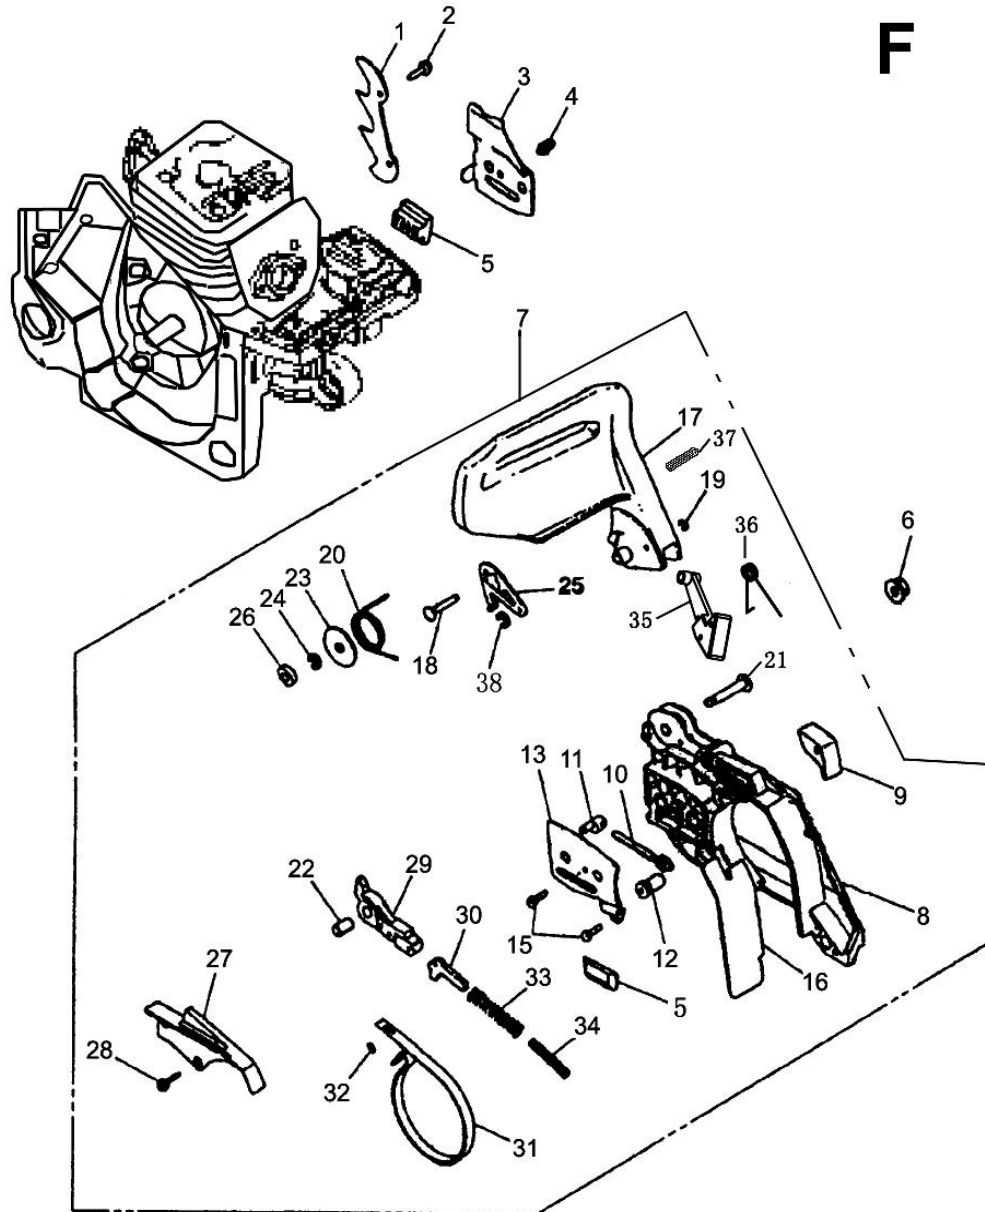

CREATIVE EQUIPMENT CC

18 Main Road, Fishers Hill, Germiston, 1401
Tel: 011 828 5085 Fax: 011-828-5085
crequip@global.co.za www.creativelp.co.za

ILLUSTRATED PARTS LIST

MODEL TL52P OUTPUT 52cc
PRODUCT Talon 2 stroke 52cm³ Petrol Chainsaw with 450mm Bar

F. BAR MOUNT & CHAIN BRAKE

CREATIVE EQUIPMENT CC

18 Main Road, Fishers Hill, Germiston, 1401
Tel: 011 828 5085 Fax: 011-828-5085
crequip@global.co.za www.creativelp.co.za

ILLUSTRATED PARTS LIST

MODEL TL52P OUTPUT 52cc
PRODUCT Talon 2 stroke 52cm³ Petrol Chainsaw with 450mm Bar

#	PART #	DESCRIPTION	QTY
1	TL52-4500.1-19	Bumper	1
2	TL52-GB70.1	Screw M5*10	2
3	TL52-4500.10-4	Plate	1
4	TL52-GB70.1	Screw M4*6	1
5	TL52-4500.1-9	Guide	2
6	GB/T6177.1	Nut M8	2
7	TL52-4500.12.1	Chain Cover Assy	1
8	TL52-4500.12-1	Cover	1
9	TL52-4500.12-28	Stopper	1
10	TL52-4500.12-11	Screw	1
11	TL52-4500.12-12	Nut	1
12	TL52-4500.12-13	Gear	1
13	TL52-4500.12-4	Plate	1
15	TL52-GB/T845	Screw ST4.2*6.5F	2
16	TL52-4500.12-9	Protector	1
17	TL52-4500.12-2	Guard	1
18	TL52-4500.12-23	Pin	1
19	TL52-GB/T896	Ring 3	1
20	TL52-4500.12-5	Spring	1

#	PART #	DESCRIPTION	QTY
21	TL52-4500.12-22	Pin	1
22	TL52-4500.12-14	Spacer	1
23	TL52-GB/T95	Washer 6	1
24	TL52-GB/T896	Ring 4	1
25	TL52-4500.12-21	Plate	1
26	TL52-4500.12-24	Spacer	1
27	TL52-4500.12-3	Cover	1
28	TL52-GB/T845	Screw ST4.2*9.5F	3
29	TL52-4500.12.2	Brake Lever Comp	1
30	TL52-4500.12-15	Arm	1
31	TL52-4500.12-6	Band	1
32	TL52-4500.12-18	Roller	1
33	TL52-4500.12-17	Spring	1
34	TL52-4500.12-16	Spring	1
35	TL52-4500.12-25	Weight	1
36	TL52-4500.12-26	Spring	1
37	TL52-4500.12-27	Pin	1
38	TL52-GB/T896	Ring 3.5	1