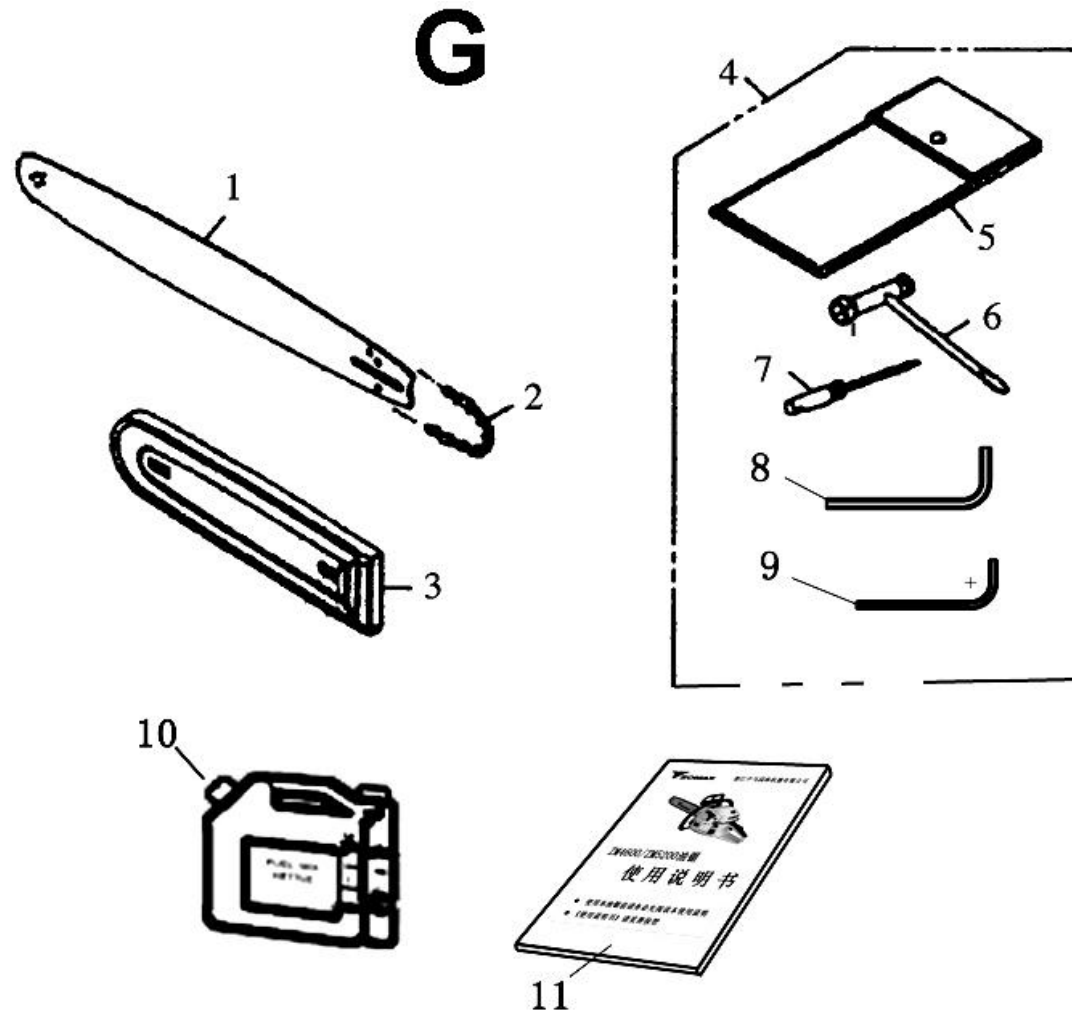

CREATIVE EQUIPMENT CC

18 Main Road, Fishers Hill, Germiston, 1401
Tel: 011 828 5085 Fax: 011-828-5085
crequip@global.co.za www.creativelp.co.za

ILLUSTRATED PARTS LIST

MODEL TL52P OUTPUT 52cc
PRODUCT Talon 2 stroke 52cm³ Petrol Chainsaw with 450mm Bar

G. GUIDE BAR & TOOL SET

CREATIVE EQUIPMENT CC

18 Main Road, Fishers Hill, Germiston, 1401
Tel: 011 828 5085 Fax: 011-828-5085
crequip@global.co.za www.creativelp.co.za

ILLUSTRATED PARTS LIST

MODEL TL52P OUTPUT 52cc
PRODUCT Talon 2 stroke 52cm³ Petrol Chainsaw with 450mm Bar

#	PART #	DESCRIPTION	QTY
1	TL52-4500.13.2	Bar 18" .325/.058	1
2	TL52-4500.13.1	Chain	1
3	TL52-4500.13-1	Protector	1
4	TL52-4500.13.3	Tool Set	1
5	TL52-3800.13.31	Bag	1
6	TL52-3800.13.32	Wrench	1

#	PART #	DESCRIPTION	QTY
7	TL52-3800.13.33	Screw Driver	1
8	TL52-4500.13.34	Wrench S4	1
9	TL52-4500.13.35	Wrench S3	1
10	TL52-3800.13.5	Pot, Proportioning	1
11	TL52-5200.13-11	Manual	1