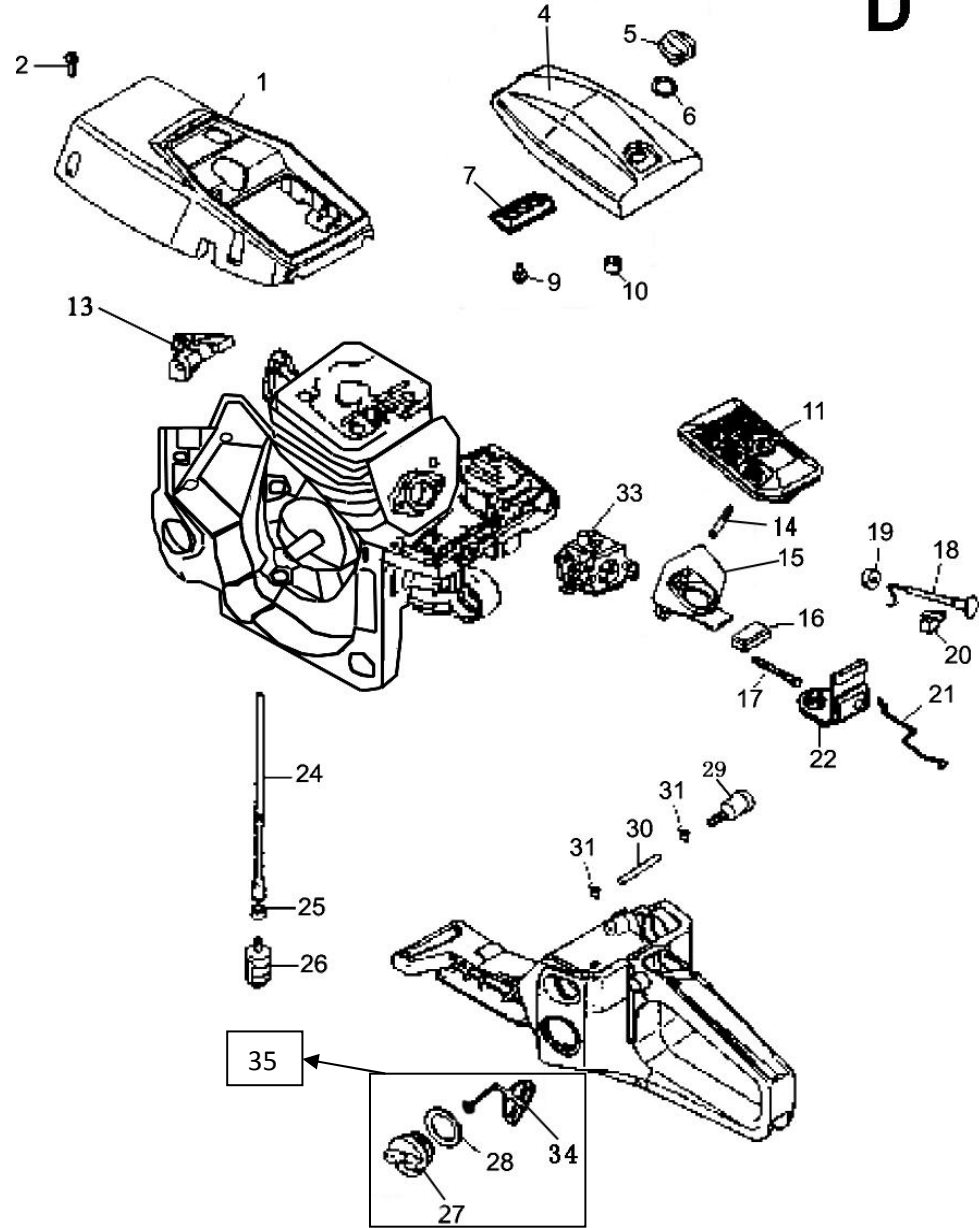

D. FUEL SUPPLY SYSTEM

CREATIVE EQUIPMENT CC

18 Main Road, Fishers Hill, Germiston, 1401
Tel: 011 828 5085 Fax: 011-828-5085
crequip@global.co.za www.creativelp.co.za

ILLUSTRATED PARTS LIST

MODEL TL52P OUTPUT 52cc
PRODUCT Talon 2 stroke 52cm³ Petrol Chainsaw with 450mm Bar

#	PART #	DESCRIPTION	QTY
1	TL52-4500.9-1	Cylinder Cover	1
2	TL52-GB/T70.1	Screw M5*14	5
4	TL52-4500.9-2	Cleaner Cover	1
5	TL52-4500.9.2	Knob	1
6	TL52-4500.9-3	Gasket	1
7	TL52-4500.9-7	Cleaner Comp	1
9	TL52-GB/T845	Screw ST12*6.5F	1
10	TL52-4500.9-6	Grommet	1
11	TL52-4500.9.1	Cleaner Comp	1
13	TL52-4500.9-5	Guide-1	1
14	TL52-4500.4-2	Bolt AM5*35	1
15	TL52-4500.4-1	Manifold	1
16	TL52-4500.4-3	Supporter	1
17	TL52-GB/T70.1	Screw M5*50	2
18	TL52-4500.4.2	Choke Rod	1

#	PART #	DESCRIPTION	QTY
19	TL52-4500.4-4	Grommet	1
20	TL52-4500.4-5	Guide-1	1
21	TL52-4500.8-11	Throttle R	1
22	TL52-4500.8-17	Grommet	1
24	TL52-4500.8-1	Pipe	1
25	TL52-4500.8-2	Collar	1
26	TL52-4500.8.2	Filter Assy	1
27	TL52-4500.8.4-2	Tank Cap	1
28	TL52-4500.8-13	Gasket	1
29	TL52-4500.8.3	Breather Assy	1
30	TL52-4500.8.3-1	Pipe	1
31	TL52-4500.8-18	Clip	2
33	TL52-4500.4.1	Carburettor ASSY	1
34	TL52-4500.8.4-1	Hanger Loop	1
35	TL52-4500.8.4	Tank Cap Assy	1