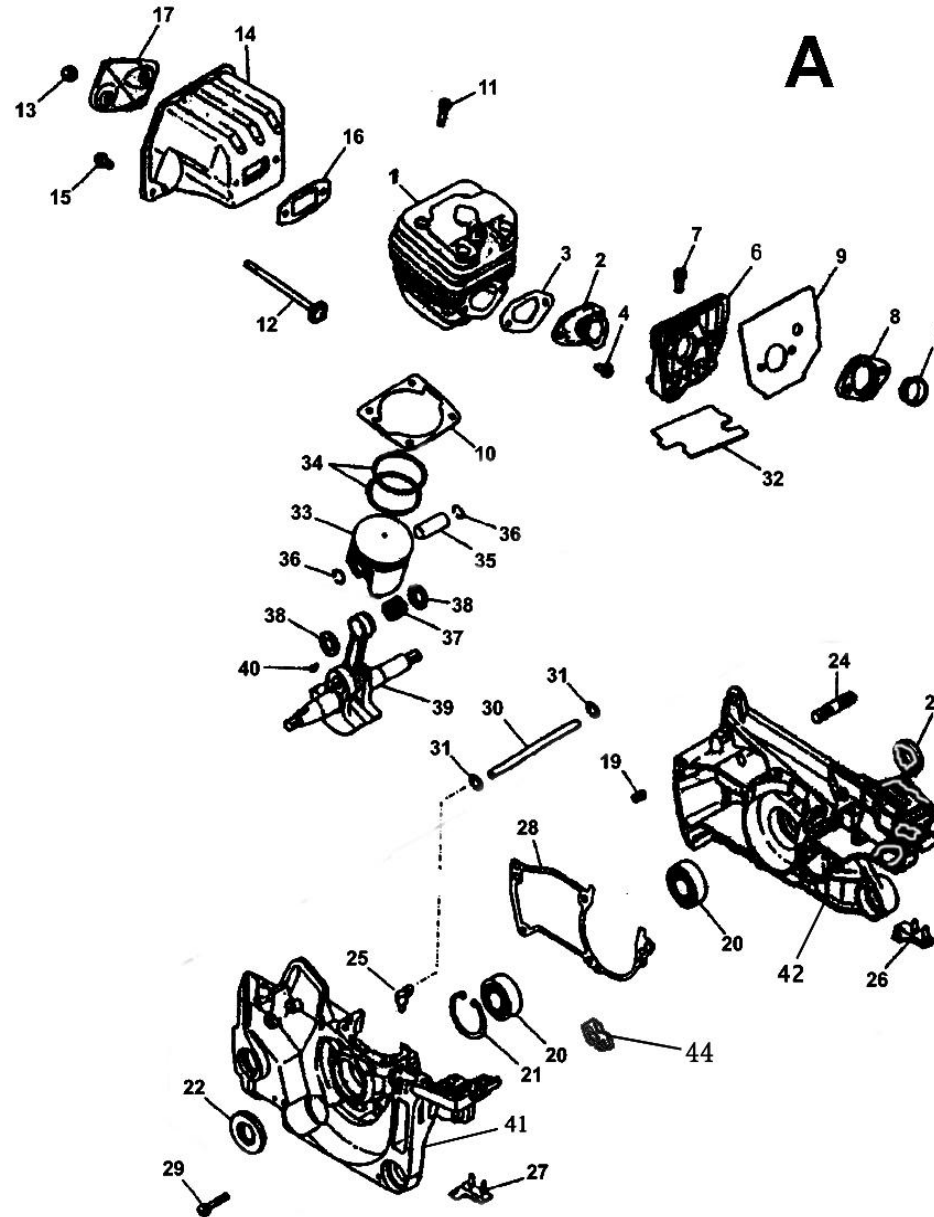

CREATIVE EQUIPMENT CC

18 Main Road, Fishers Hill, Germiston, 1401
Tel: 011 828 5085 Fax: 011-828-5085
crequip@global.co.za www.creativelp.co.za

ILLUSTRATED PARTS LIST

MODEL TL52P OUTPUT 52cc
PRODUCT Talon 2 stroke 52cm³ Petrol Chainsaw with 450mm Bar

A. ENGINE ASSEMBLY

CREATIVE EQUIPMENT CC

18 Main Road, Fishers Hill, Germiston, 1401
Tel: 011 828 5085 Fax: 011-828-5085
crequip@global.co.za www.creativelp.co.za

ILLUSTRATED PARTS LIST

MODEL TL52P OUTPUT 52cc
PRODUCT Talon 2 stroke 52cm³ Petrol Chainsaw with 450mm Bar

#	PART #	DESCRIPTION	QTY
1	TL52-5200.1-6	Cylinder	1
2	TL52-4500.3.1	Inlet pipe	1
3	TL52-4500.3-1	Gasket	1
4	TL52-GB 70.1	Screw M5*10	2
5	TL52-4500.3-5	Guide	1
6	TL52-4500.3.2	Bracket	1
7	TL52-GB70.1	Screw M5*14	2
8	TL52-4500.3-4	Spacer	1
9	TL52-4500.3-2	Gasket	1
10	TL52-4500.1-7	Gasket	1
11	TL52-GB 70.1	Bolt M5*20	4
12	TL52-4500.6-3	Bolt	2
13	TL52-GB/T6177	Nut M5	2
14	TL52-4500.6.1	Muffler	1
15	TL52-GB 70.1	Screw M*10	2
16	TL52-4500.6-1	Gasket	1
17	TL52-4500.6-2	Cover	1
19	TL52-4500.1-3	PIN	2
20	TL52-GB/T276	Bearing	2
21	TL52-GB893.1	Snap ring	1
22	TL52-B15301535050	Seal 15*35*4.5	1

#	PART #	DESCRIPTION	QTY
23	TL52-B15301528050	Seal 15*28*4.5	1
24	TL52-4500.1-5	Bolt	2
25	TL52-4500.1.2	Elbow	1
26	TL52-4500.1-20	Stopper L	1
27	TL52-4500.1-21	Stopper R	1
28	TL52-4500.1-3	Gasket	1
29	TL52-GB70.1	Screw M5*25	5
30	TL52-4500.1-15	Pipe	1
31	TL52-4500.1-14	Clip	2
32	TL52-4500.3-3	Mat	1
33	TL52-5200.2-6	Piston	1
34	TL52-5200.2-8	Ring	2
35	TL52-5200.2-5	Pin	1
36	TL52-4500.2-7	Snap ring	2
37	TL52-GB 290	Bearing K11*15*12.5	1
38	TL52-4500.2-9	Washer	2
39	TL52-4500.2.1	Crankshaft comp.	1
40	TL52-4500.2-10	Key	1
41	TL52-4500.1-1	Crankcase Left	1
42	TL52-4500.1-2	Crankcase Right	1
44	TL52-4500.1-26	Guide-LH	1