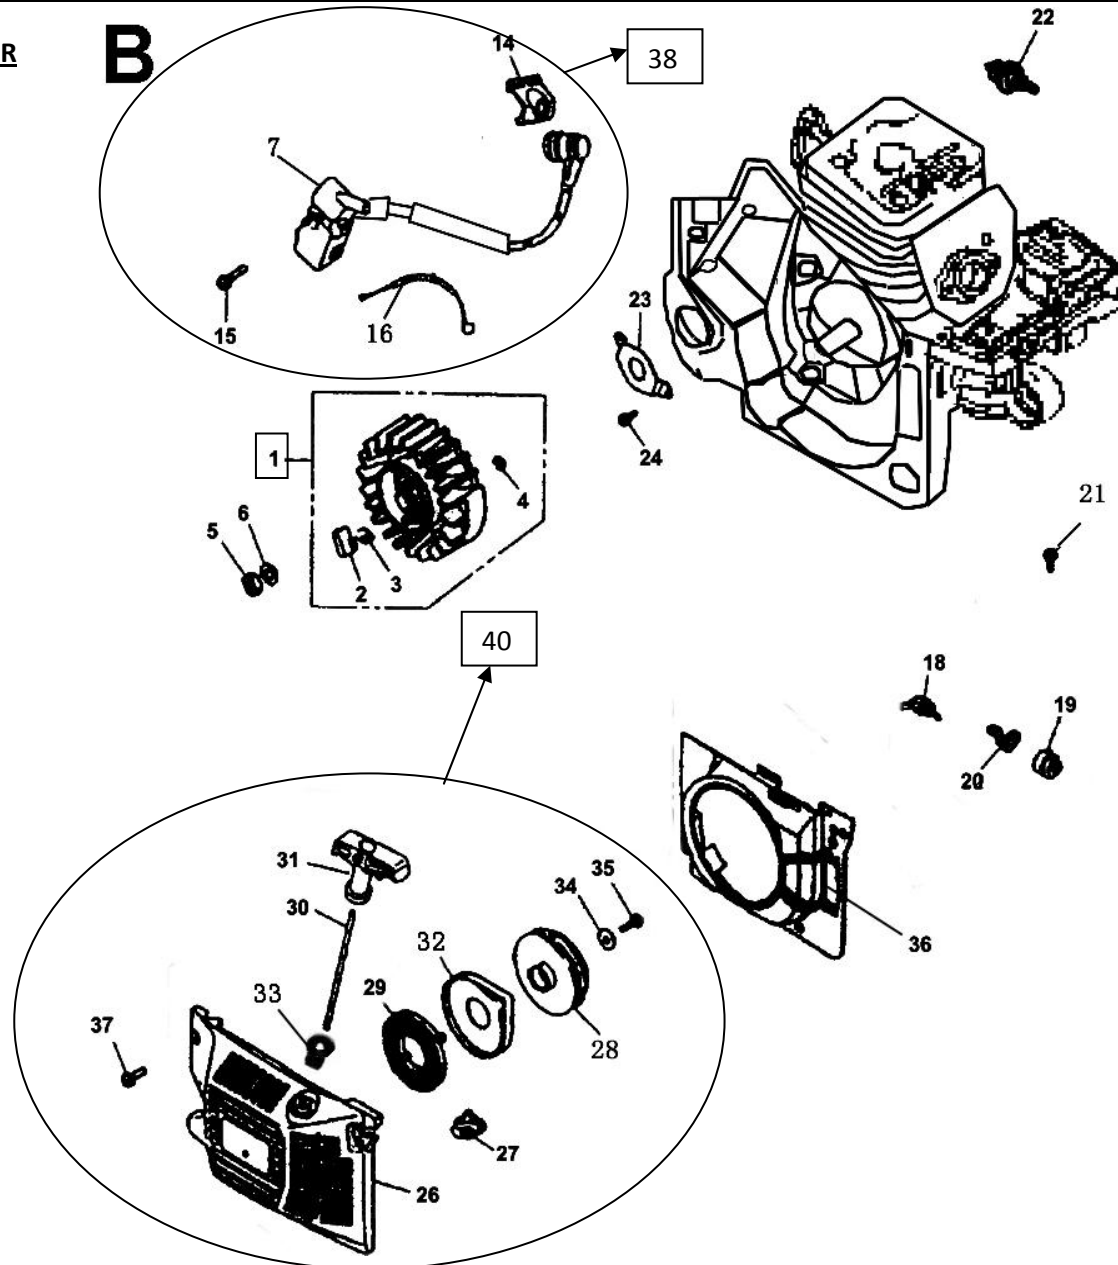

CREATIVE EQUIPMENT CC

18 Main Road, Fishers Hill, Germiston, 1401
Tel: 011 828 5085 Fax: 011-828-5085
crequip@global.co.za www.creativelp.co.za

ILLUSTRATED PARTS LIST

MODEL TL52P OUTPUT 52cc
PRODUCT Talon 2 stroke 52cm³ Petrol Chainsaw with 450mm Bar

B. IGNITION COIL & RECOIL STARTER

CREATIVE EQUIPMENT CC

18 Main Road, Fishers Hill, Germiston, 1401
Tel: 011 828 5085 Fax: 011-828-5085
crequip@global.co.za www.creativelp.co.za

ILLUSTRATED PARTS LIST

MODEL TL52P OUTPUT 52cc
PRODUCT Talon 2 stroke 52cm³ Petrol Chainsaw with 450mm Bar

#	PART #	DESCRIPTION	QTY
1	TL52-4500.5.1	Rotor Assy	1
2	TL52-4500.5.1-1	Ratchet	2
3	TL52-4500.5.1-2	Spring	2
4	TL52-4500.5.1-3	Ring	2
5	TL52-GB/T6177	Nut M8*1	1
6	TL52-GB/T95	Washer 8	1
7	TL52-4500.5.2.1	Coil Assy	1
14	TL52-4500.9-4	Grommet	1
15	TL52-GB70.1	Screw M5*18	2
16	TL52-4500.5.3.2	Cord	1
18	TL52-4500.5.3	Switch	1
19	TL52-4500.5-1	Cober	1
20	TL52-4500.5.3-1	Plate	1
21	TL52-GB70.1	Screw M5*10	1
22	TL52-4500.1-8	Spark Plug	1
23	TL52-4500.1-23	Plate	1
24	TL52-GB70.1	Screw M4*5	2

#	PART #	DESCRIPTION	QTY
26	TL52-4500.7-1	Case	1
27	TL52-4500.7-11	Guide	1
28	TL52-4500.7-3	Reel	1
29	TL52-4500.7-2	Spring	1
30	TL52-4500.7-4	Rope	1
31	TL52-4500.7-5	Knob	1
32	TL52-4500.7-8	Cover	1
33	TL52-4500.7-6	Guide	1
34	TL52-GB/T95	Washer 5	1
35	TL52-GB70.1	Screw M5*14	1
36	TL52-4500.7-7	Cover	1
37	TL52-GB70.1	Screw M5*14	4
38	TL52-4500.5.2	Coil Assembly	1
39	TL52-4500.7.1	Spring Complete	1
40	TL52-4500.7	Starter Assembly	1
35	TL52-GB70.1	Screw M5*14	1
36	TL52-4500.7-7	Cover	1