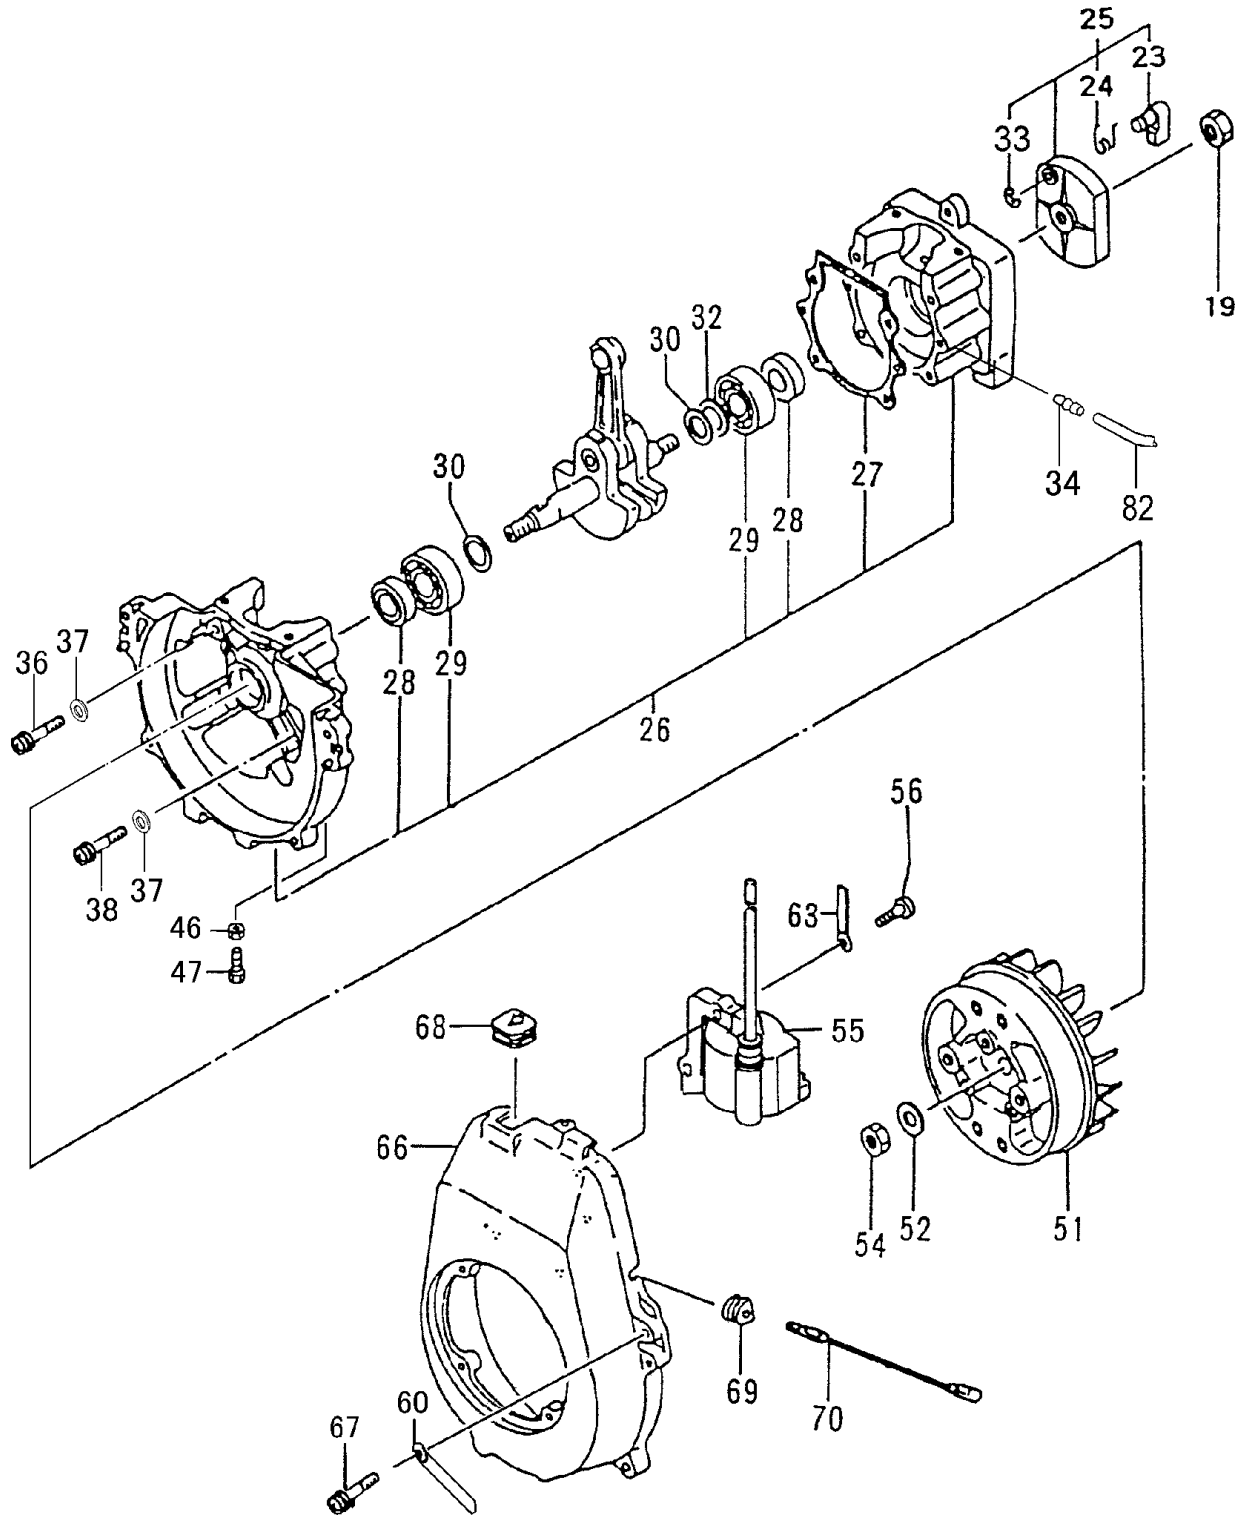

Tanaka Illustrated Parts Manual

Model Number:

TC-47R

47cc ENGINE

P/N 32402

Rev 000

Date 5-18-04

THIS CATALOG
Easy Searchable
PDF File
FREE ACROBAT
READER

CRANKCASE, FLYWHEEL, STARTER PULLEY • FIGURE 2

ITEM	PART NUMBER	DESCRIPTION	QTY	COMMENTS
2-19	99111100013	NUT,10	1	
2-23	7880162V20	PAWL,STARTER	1	
2-24	7900162V200	SPRING,PAWL,STARTER	1	
2-25	7980422090	PAWL,STARTER ASS'Y	1	
2-26	0720428690	CRANKCASE ASSY,TC-47R	1	Includes bearings, seals and gasket
2-27	09004200210	GASKET,CRANKCASE	1	
2-28	99966152564	SEAL,OIL,UD15257	2	
2-29	99961620200	BEARING,BALL,#6202	2	
2-30	07002401201	WASHER,CRANKSHAFT 15X22	2	
2-32	07102007200	SHIM,15.2X20X.05	1	
2-32	07102007210	SHIM,15.2X20X.10	1	
2-32	07102007220	SHIM,15.2X20X.15	1	
2-32	07111600230	SHIM,0.20	1	
2-32	07111600240	SHIM,0.30	1	
2-33	99355050000	RING,STOP,5	1	
2-34	4221074020	PULSE FITTING,TC-47R	1	
2-36	99053060453	BOLT,HEX,6X45	2	
2-37	99210060062	WASHER,S,6	4	
2-38	99053060353	HEX, HOLE BOLT 6X35	2	
2-46	99101060013	NUT,6	1	
2-47	89401401201	RECEIVER,OUTER	1	
2-51	1552053780	ROTOR,MAGNETO	1	
2-52	99200100011	WASHER,10	1	
2-54	99111100011	NUT,10	1	
2-55	1672053780	COIL,IGNITION	1	
2-56	99416050181	SCREW,5x18,WS	3	
2-60	19810246800	CLAMP,CORD	1	
2-63	19805015800	CLAMP,CORD	1	
2-66	1120428222	CASE,FAN,POLISHED	1	
2-67	99414060202	SCREW,6X20S	4	
2-68	2030604A202	GROMMET	1	
2-69	20306000200	GROMMET,PRIMARY CORD	1	
2-70	1780656280	CORD,STOP,240L	1	
2-75	19810246800	CLAMP,CORD	1	
2-82	70053005130	PIPE,FUEL	1	