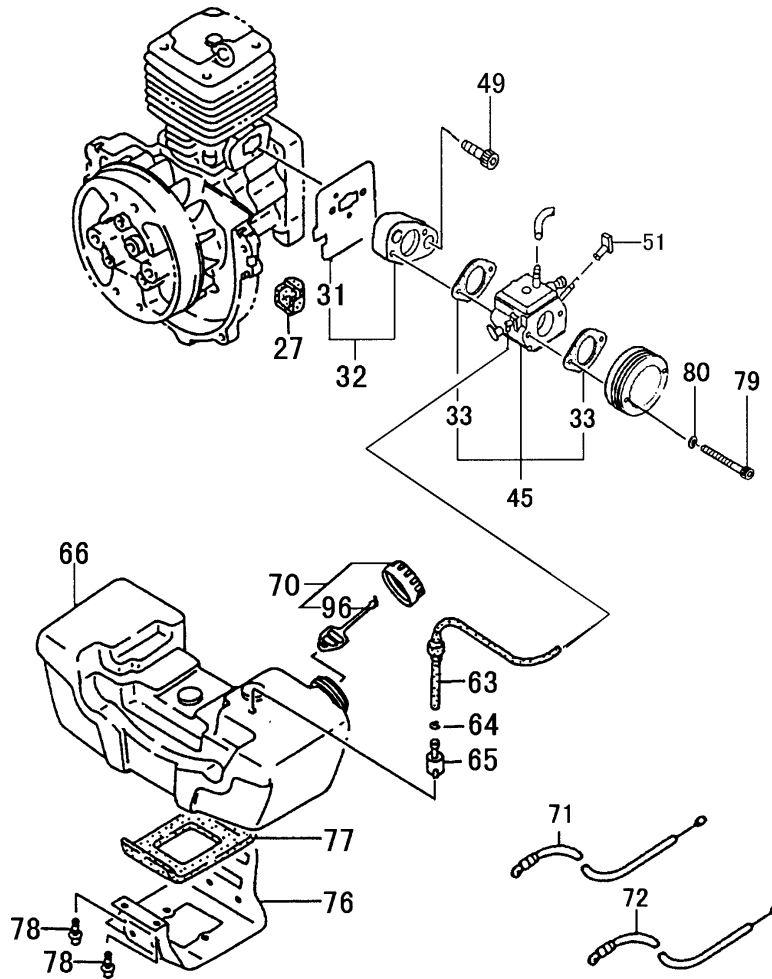

ITEM	PART NUMBER	DESCRIPTION	QTY	COMMENTS
3-27	65504200200	CUSHION,FUEL TANK	2	
3-31	4030422021	GASKET,INTAKE	1	
3-32	4040422190	INSULATOR SET,TC-47R	1	
3-33	4020422120	GASKET,CARBURETOR,TC-47R	2	
3-45	4550428690	CARBURETOR,TC-47R	1	
3-49	99416050181	SCREW,5x18,WS	2	
3-51	49504200200	LEVER,CHOKE	1	
3-63	22301251901	PIPE,FUEL,3X5X230	1	
3-64	68000731201	CLIP 6.3	1	
3-65	67501630900	FILTER,FUEL	1	
3-66	5910423K21	TANK,WHITE,TC-47R	1	
3-70	5950651690	CAP,TANK,BLACK	1	
3-71	8850428281	THROTTLE WIRE	1	For Powerboards
3-72	8850428680	THROTTLE WIRE	1	For Powerkarts
3-76	60304201200	BAND,HOLDING,TANK	1	
3-77	65204201200	CUSHION	1	
3-78	99415050162	SCREW,5X16/PS	2	
3-79	99051050553	BOLT,HEX,5X55	2	
3-80	99210050062	WASHER,S,5	2	
3-96	62632810200	CHAIN	1