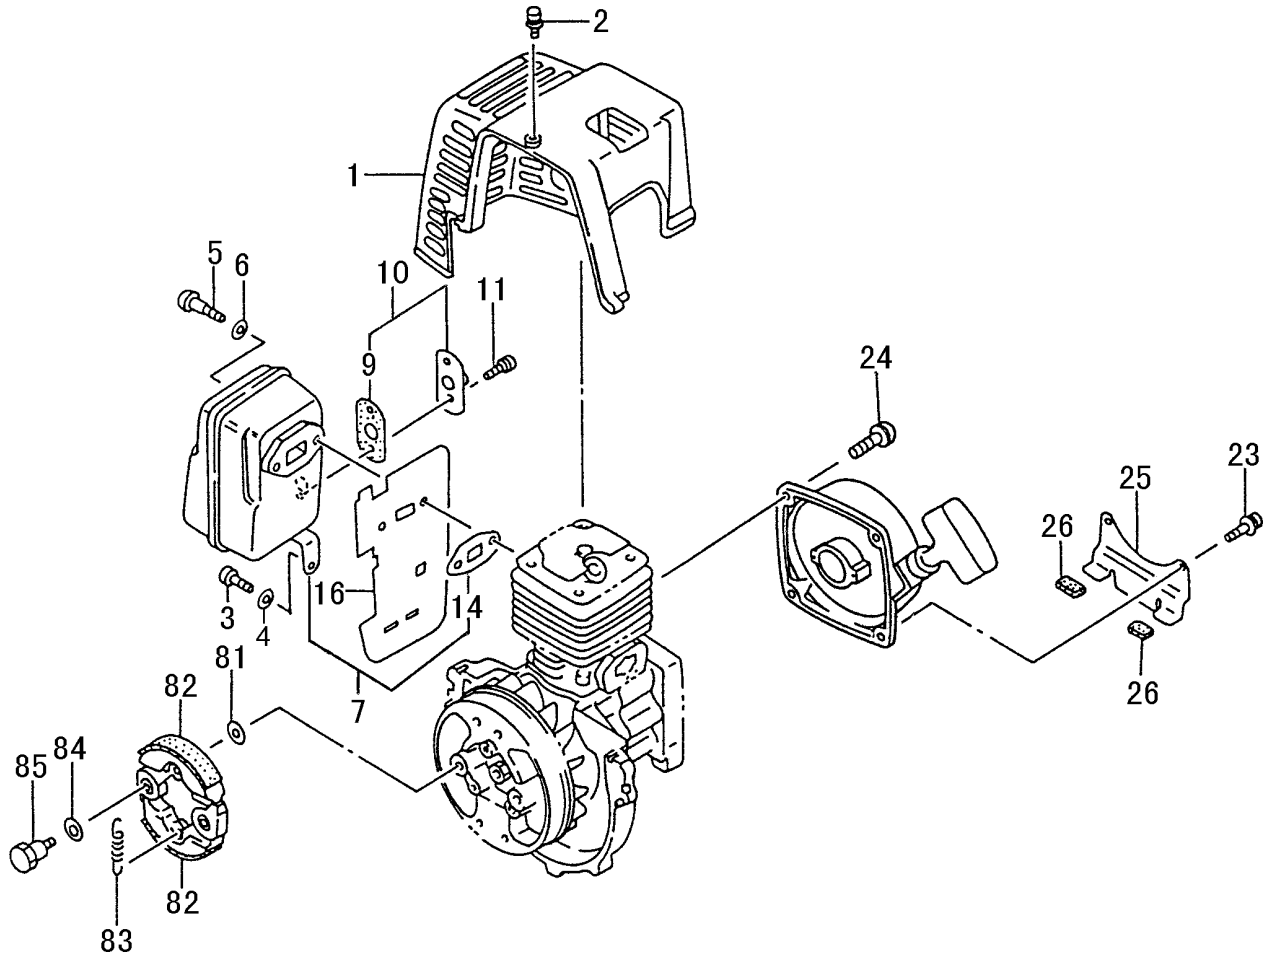

ITEM	PART NUMBER	DESCRIPTION	QTY	COMMENTS
4-1	7380422020	PROTECTOR,MUFFLER	1	
4-2	99415050122	SCREW,5X12/PS	1	
4-3	99461050124	BOLT,HEX,5X12S	1	
4-4	99201050061	WASHER,5	1	
4-5	99053060653	SCREW,HEX,6X65	2	
4-6	99201060011	WASHER,6	2	
4-7	7040422S90	MUFFLER	1	
4-9	75104200201	GASKET,MUFFLER	1	
4-10	7210430090	TAIL PIPE SET	1	
4-11	99414040081	SCREW,4X8	2	
4-14	73704230200	GASKET,MUFFLER	1	
4-16	1330423020	SHIELD,HEAT	1	
4-23	99415050182	SCREW,5X18/PS	2	
4-24	99415050252	SCREW,PS,5X25	2	
4-25	65304200200	BRACKET,TANK	1	
4-26	65506100200	CUSHION,TANK	2	
4-81	35910112203	WASHER,CLUTCH B	2	
4-82	2900427080	SHOE,CLUTCH	2	
4-83	3420427020	SPRING,CLUTCH	1	
4-84	99204100030	WASHER,WAVE,10	2	
4-85	3570136U200	BOLT,STEP,CLUTCH	2