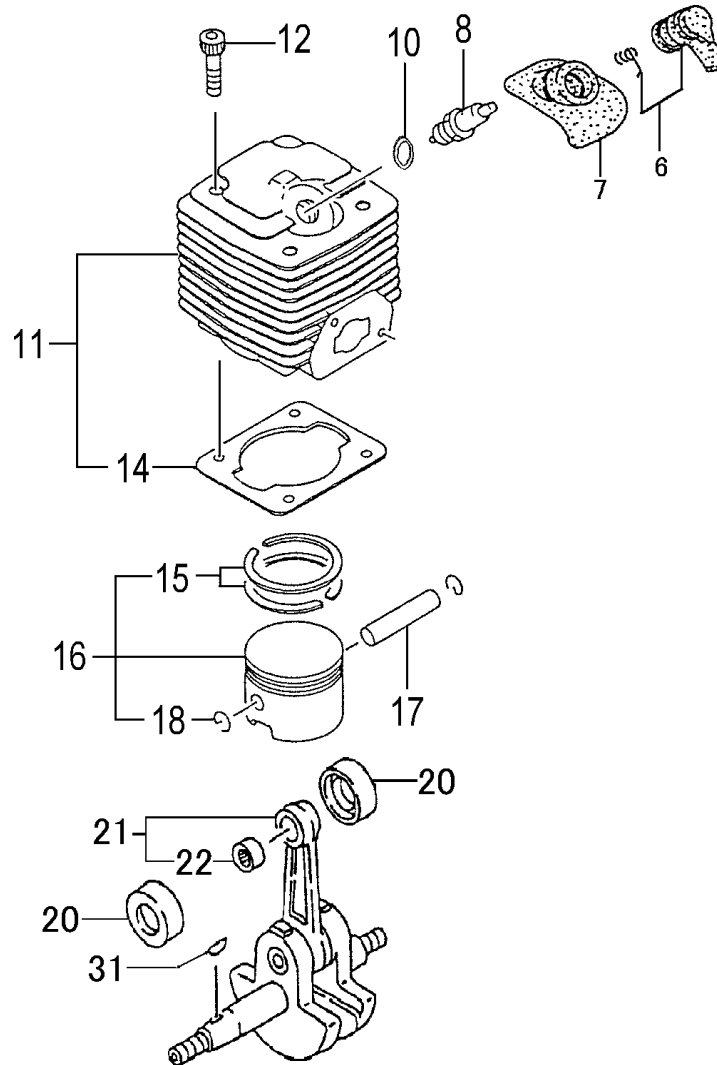

ITEM	PART NUMBER	DESCRIPTION	QTY	COMMENTS
1-6	15711666900	CAP, SPARK PLUG ASSEMBLY	1	
1-7	25504200200	COVER, SPARK PLUG, RUBBER	1	
1-8	0181166021	PLUG, SPARK	1	
1-10	1820425120	SHIM, SPARK PLUG	1	
1-11	0010428690	CYLINDER SET, TC-47R	1	Includes cylinder gasket
1-12	99461050184	BOLT, HEX, 5X18, S	4	
1-14	0170422021	GASKET, CYLINDER	1	
1-15	04104090210	RING, PISTON	2	
1-16	0300422U90	PISTON SET	1	Includes rings and circlips
1-17	03710100200	PIN, PISTON, 10X35	1	
1-18	03901000200	CIRCLIP, PISTON PIN	2	
1-20	0360409020	COLLAR, PISTON PIN	2	
1-21	0460422080	CRANKSHAFT	1	
1-22	99962101480	BEARING, NEEDLE	1	
1-31	06802000200	KEY, WOODRUFF, 3X13X5	1