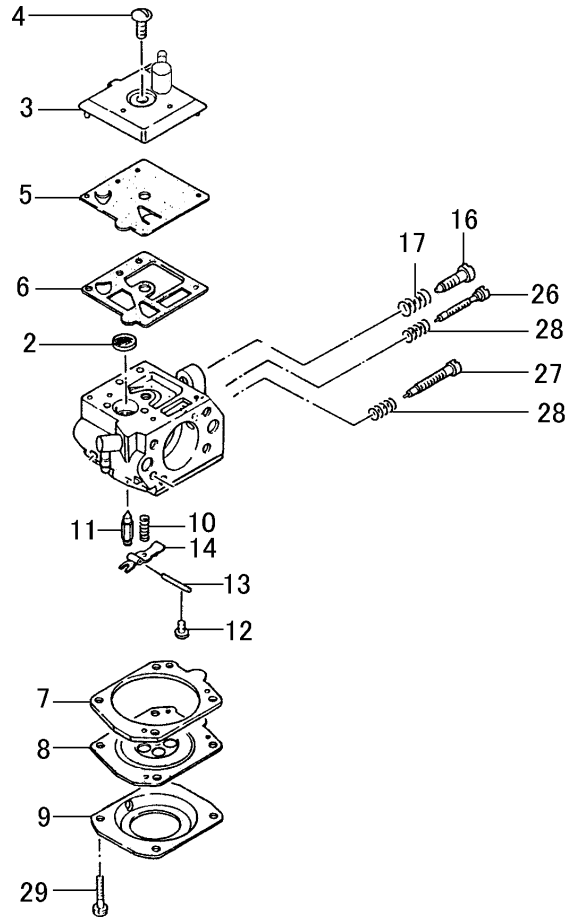

ITEM	PART NUMBER	DESCRIPTION	QTY	COMMENTS
3-27	65504200200	CUSHION,FUEL TANK	2	
3-31	4030422021	GASKET,INTAKE	1	
3-32	4040422190	INSULATOR SET,TC-47R	1	
3-33	4020422120	GASKET,CARBURETOR,TC-47R	2	
3-45	4550428690	CARBURETOR,TC-47R	1	
3-49	99416050181	SCREW,5x18,WS	2	
3-51	49504200200	LEVER,CHOKE	1	
3-63	22301251901	PIPE,FUEL,3X5X230	1	
3-64	68000731201	CLIP 6.3	1	
3-65	67501630900	FILTER,FUEL	1	
3-66	5910423K21	TANK,WHITE,TC-47R	1	
3-70	5950651690	CAP,TANK,BLACK	1	
3-71	8850428281	THROTTLE WIRE	1	For Powerboards
3-72	8850428680	THROTTLE WIRE	1	For Powerkarts
3-76	60304201200	BAND,HOLDING,TANK	1	
3-77	65204201200	CUSHION	1	
3-78	99415050162	SCREW,5X16/PS	2	
3-79	99051050553	BOLT,HEX,5X55	2	
3-80	99210050062	WASHER,S,5	2	
3-96	62632810200	CHAIN	1	

ITEM	PART NUMBER	DESCRIPTION	QTY	COMMENTS
	4550428690	CARBURETOR,TC-47R	1	
6-2	57825007200	SCREEN,INLET	1	
6-3	5752532480	PUMP BODY,TC-47R	1	
6-4	51425012200	SET,SCREW	1	
6-5	~ ~ ~	GASKET,PUMP	1	~ Included in 650.25032.910 Carb Kit
6-6	~ ~ ~	DIAPHRAGM,PUMP	1	(parts not available individually)
6-7	~ ~ ~	GASKET,DIAPHRAGM	1	
6-8	~ ~ ~	DIAPHRAGM,METERING	1	
6-9	4762531120	DIAPHRAGM COVER,TC-47R	1	
6-10	4772530720	VALVE SPRING,TC-47R	1	
6-11	6032501220	NEEDLE VALVE	1	
6-12	54625001200	SCREW,SET,HINGE PIN	1	
6-13	60525001200	PIN,HINGE	1	
6-14	47325012200	LEVER,CONTROL	1	
6-16	46225006200	SCREW,IDLE ADJUST	1	
6-17	46325012200	SPRING,IDLE ADJUST	1	
6-26	4612531120	LOW ADJUST SCREW,TC-47R	1	
6-27	4602531120	HIGH ADJUST SCREW,TC-47R	1	
6-28	62325054200	SPRING,ADJUST	2	
6-29	54825012200	SCREW,SET	4	