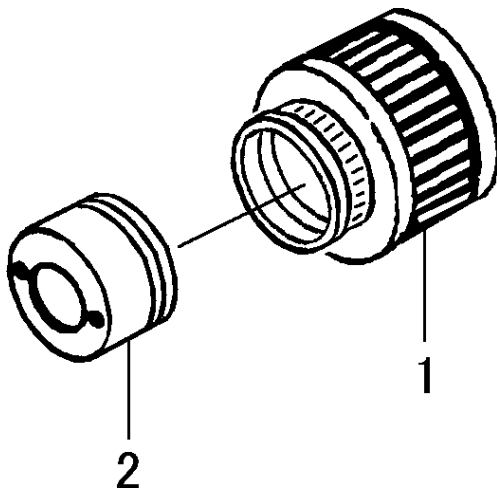

ITEM	PART NUMBER	DESCRIPTION	QTY	COMMENTS
4-1	7380422020	PROTECTOR,MUFFLER	1	
4-2	99415050122	SCREW,5X12/PS	1	
4-3	99461050124	BOLT,HEX,5X12S	1	
4-4	99201050061	WASHER,5	1	
4-5	99053060653	SCREW,HEX,6X65	2	
4-6	99201060011	WASHER,6	2	
4-7	7040422S90	MUFFLER	1	
4-9	75104200201	GASKET,MUFFLER	1	
4-10	7210430090	TAIL PIPE SET	1	
4-11	99414040081	SCREW,4X8	2	
4-14	73704230200	GASKET,MUFFLER	1	
4-16	1330423020	SHIELD,HEAT	1	
4-23	99415050182	SCREW,5X18/PS	2	
4-24	99415050252	SCREW,PS,5X25	2	
4-25	65304200200	BRACKET,TANK	1	
4-26	65506100200	CUSHION,TANK	2	
4-81	35910112203	WASHER,CLUTCH B	2	
4-82	2900427080	SHOE,CLUTCH	2	
4-83	3420427020	SPRING,CLUTCH	1	
4-84	99204100030	WASHER,WAVE,10	2	
4-85	3570136U200	BOLT,STEP,CLUTCH	2	

Billet Starter Handles

Part#: Blue - 31352 / Black - 31358
Polished - 31357 / Red - 31356

ITEM	PART NUMBER	DESCRIPTION	QTY	COMMENTS
5-0	7620422090	STARTER,RECOIL ASSY	1	
5-1	7720422080	BODY,RECOIL STARTER	1	
5-2	7690422020	REEL,STARTER ROPE	1	
5-3	7790422020	SPRING,RECOIL	1	
5-9	7830427020	ROPE,STARTER	1	
5-12	8350422020	CAP,HANDLE	1	
5-14	7850422020	HANDLE,STARTER	1	
5-17	8390422020	SCREW,SET	1	

ITEM	PART NUMBER	DESCRIPTION	QTY	COMMENTS
	4550428690	CARBURETOR,TC-47R	1	
6-2	57825007200	SCREEN,INLET	1	
6-3	5752532480	PUMP BODY,TC-47R	1	
6-4	51425012200	SET,SCREW	1	
6-5	~ ~ ~	GASKET,PUMP	1	~ Included in 650.25032.910 Carb Kit
6-6	~ ~ ~	DIAPHRAGM,PUMP	1	(parts not available individually)
6-7	~ ~ ~	GASKET,DIAPHRAGM	1	
6-8	~ ~ ~	DIAPHRAGM,METERING	1	
6-9	4762531120	DIAPHRAGM COVER,TC-47R	1	
6-10	4772530720	VALVE SPRING,TC-47R	1	
6-11	6032501220	NEEDLE VALVE	1	
6-12	54625001200	SCREW,SET,HINGE PIN	1	
6-13	60525001200	PIN,HINGE	1	
6-14	47325012200	LEVER,CONTROL	1	
6-16	46225006200	SCREW,IDLE ADJUST	1	
6-17	46325012200	SPRING,IDLE ADJUST	1	
6-26	4612531120	LOW ADJUST SCREW,TC-47R	1	
6-27	4602531120	HIGH ADJUST SCREW,TC-47R	1	
6-28	62325054200	SPRING,ADJUST	2	
6-29	54825012200	SCREW,SET	4	