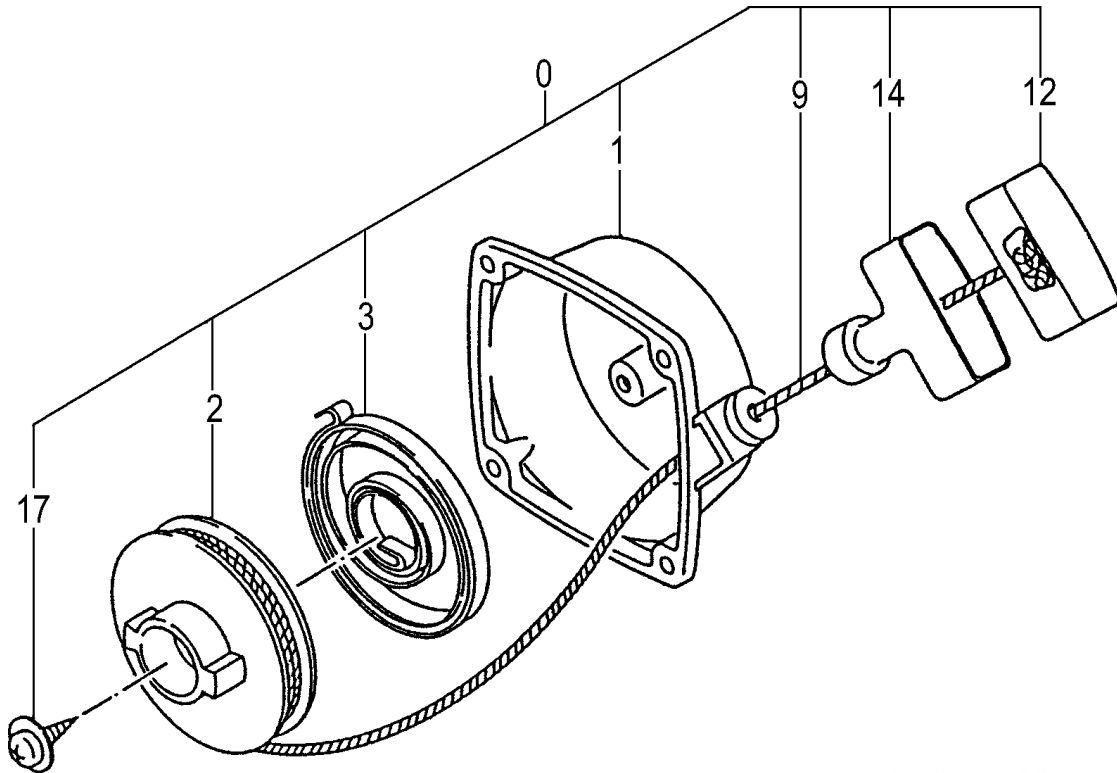

Billet Starter Handles

Part#: Blue - 31352 / Black - 31358
Polished - 31357 / Red - 31356

ITEM	PART NUMBER	DESCRIPTION	QTY	COMMENTS
5-0	7620422090	STARTER,RECOIL ASSY	1	
5-1	7720422080	BODY,RECOIL STARTER	1	
5-2	7690422020	REEL,STARTER ROPE	1	
5-3	7790422020	SPRING,RECOIL	1	
5-9	7830427020	ROPE,STARTER	1	
5-12	8350422020	CAP,HANDLE	1	
5-14	7850422020	HANDLE,STARTER	1	
5-17	8390422020	SCREW,SET	1