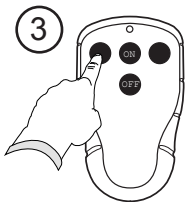

PROGRAMMING RECEIVER