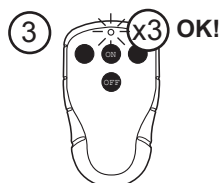

CHANGING FREQUENCY

SW9 = 1	SW10 = 1	▶	Freq. bank 1
SW9 = ON	SW10 = 1	▶	Freq. bank 2
SW9 = 1	SW10 = ON	▶	Freq. bank 3
SW9 = ON	SW10 = ON	▶	Freq. bank 4

CHANNEL	FREQ. BANK 1	FREQ. BANK 2
01	433.075 MHz	433.100 MHz
02	433.175 MHz	433.200 MHz
03	433.275 MHz	433.300 MHz
04	433.375 MHz	433.400 MHz
05	433.475 MHz	433.500 MHz
06	433.575 MHz	433.600 MHz
07	433.675 MHz	433.700 MHz
08	433.775 MHz	433.800 MHz
09	433.875 MHz	433.900 MHz
10	433.975 MHz	434.000 MHz
11	434.075 MHz	434.100 MHz
12	434.175 MHz	434.200 MHz
13	434.275 MHz	434.300 MHz
14	434.375 MHz	434.400 MHz
15	434.475 MHz	434.500 MHz
16	434.575 MHz	434.600 MHz

CHANNEL	FREQ. BANK 3	FREQ. BANK 4
01	433.125 MHz	433.150 MHz
02	433.225 MHz	433.250 MHz
03	433.325 MHz	433.350 MHz
04	433.425 MHz	433.450 MHz
05	433.525 MHz	433.550 MHz
06	433.625 MHz	433.650 MHz
07	433.725 MHz	433.750 MHz
08	433.825 MHz	433.850 MHz
09	433.925 MHz	433.950 MHz
10	434.025 MHz	434.050 MHz
11	434.125 MHz	434.150 MHz
12	434.225 MHz	434.250 MHz
13	434.325 MHz	434.350 MHz
14	434.425 MHz	434.450 MHz
15	434.525 MHz	434.550 MHz
16	434.625 MHz	434.650 MHz