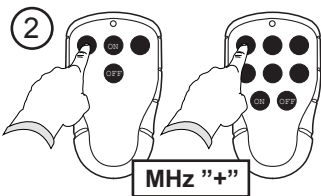

CHANGING FREQUENCY

SW9 = 1	SW10 = 1	▶	Freq. bank 1
SW9 = ON	SW10 = 1	▶	Freq. bank 2
SW9 = 1	SW10 = ON	▶	Freq. bank 3
SW9 = ON	SW10 = ON	▶	Freq. bank 4

CHANNEL	FREQ. BANK 1	FREQ. BANK 2
01	433.075 MHz	433.100 MHz
02	433.175 MHz	433.200 MHz
03	433.275 MHz	433.300 MHz
04	433.375 MHz	433.400 MHz
05	433.475 MHz	433.500 MHz
06	433.575 MHz	433.600 MHz
07	433.675 MHz	433.700 MHz
08	433.775 MHz	433.800 MHz
09	433.875 MHz	433.900 MHz
10	433.975 MHz	434.000 MHz
11	434.075 MHz	434.100 MHz
12	434.175 MHz	434.200 MHz
13	434.275 MHz	434.300 MHz
14	434.375 MHz	434.400 MHz
15	434.475 MHz	434.500 MHz
16	434.575 MHz	434.600 MHz

CHANNEL	FREQ. BANK 3	FREQ. BANK 4
01	433.125 MHz	433.150 MHz
02	433.225 MHz	433.250 MHz
03	433.325 MHz	433.350 MHz
04	433.425 MHz	433.450 MHz
05	433.525 MHz	433.550 MHz
06	433.625 MHz	433.650 MHz
07	433.725 MHz	433.750 MHz
08	433.825 MHz	433.850 MHz
09	433.925 MHz	433.950 MHz
10	434.025 MHz	434.050 MHz
11	434.125 MHz	434.150 MHz
12	434.225 MHz	434.250 MHz
13	434.325 MHz	434.350 MHz
14	434.425 MHz	434.450 MHz
15	434.525 MHz	434.550 MHz
16	434.625 MHz	434.650 MHz