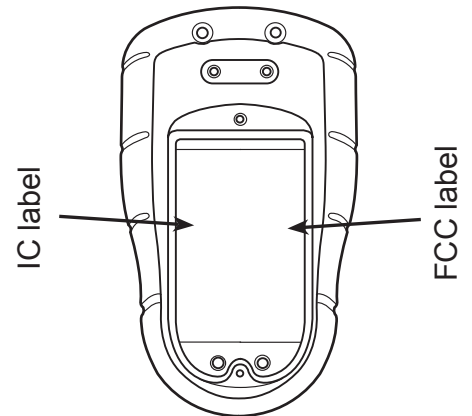

15.21 - MODIFICATION STATEMENT

NOTE: THE MANUFACTURER IS NOT RESPONSIBLE FOR ANY RADIO OR TV INTERFERENCE CAUSED BY UNAUTHORIZED MODIFICATIONS TO THIS EQUIPMENT. SUCH MODIFICATIONS COULD VOID THE USER'S AUTHORITY TO OPERATE THE EQUIPMENT.