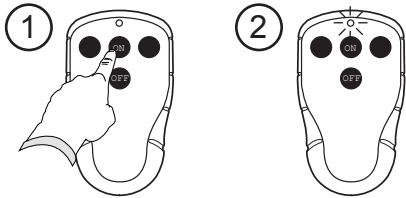

PROGRAMMING RECEIVER