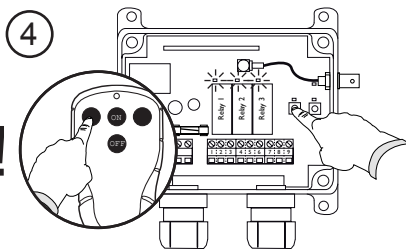

PROGRAMMING RECEIVER