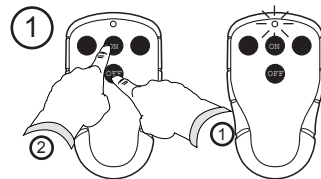

CHANGING FREQUENCY

SW9 = 1	SW10 = 1	▶	Freq. bank 1
SW9 = ON	SW10 = 1	▶	Freq. bank 2
SW9 = 1	SW10 = ON	▶	Freq. bank 3
SW9 = ON	SW10 = ON	▶	Freq. bank 4

CHANNEL	FREQ. BANK 1	FREQ. BANK 2
01	433.075 MHz	433.100 MHz
02	433.175 MHz	433.200 MHz
03	433.275 MHz	433.300 MHz
04	433.375 MHz	433.400 MHz
05	433.475 MHz	433.500 MHz
06	433.575 MHz	433.600 MHz
07	433.675 MHz	433.700 MHz
08	433.775 MHz	433.800 MHz
09	433.875 MHz	433.900 MHz
10	433.975 MHz	434.000 MHz
11	434.075 MHz	434.100 MHz
12	434.175 MHz	434.200 MHz
13	434.275 MHz	434.300 MHz
14	434.375 MHz	434.400 MHz
15	434.475 MHz	434.500 MHz
16	434.575 MHz	434.600 MHz

CHANNEL	FREQ. BANK 3	FREQ. BANK 4
01	433.125 MHz	433.150 MHz
02	433.225 MHz	433.250 MHz
03	433.325 MHz	433.350 MHz
04	433.425 MHz	433.450 MHz
05	433.525 MHz	433.550 MHz
06	433.625 MHz	433.650 MHz
07	433.725 MHz	433.750 MHz
08	433.825 MHz	433.850 MHz
09	433.925 MHz	433.950 MHz
10	434.025 MHz	434.050 MHz
11	434.125 MHz	434.150 MHz
12	434.225 MHz	434.250 MHz
13	434.325 MHz	434.350 MHz
14	434.425 MHz	434.450 MHz
15	434.525 MHz	434.550 MHz
16	434.625 MHz	434.650 MHz