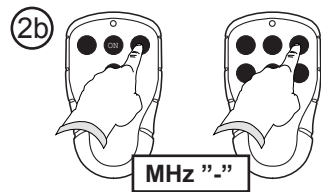

CHANGING FREQUENCY

SW9 = 1	SW10 = 1	▶	Freq. bank 1
SW9 = ON	SW10 = 1	▶	Freq. bank 2
SW9 = 1	SW10 = ON	▶	Freq. bank 3
SW9 = ON	SW10 = ON	▶	Freq. bank 4

CHANNEL	FREQ. BANK 1	FREQ. BANK 2
01	433.075 MHz	433.100 MHz
02	433.175 MHz	433.200 MHz
03	433.275 MHz	433.300 MHz
04	433.375 MHz	433.400 MHz
05	433.475 MHz	433.500 MHz
06	433.575 MHz	433.600 MHz
07	433.675 MHz	433.700 MHz
08	433.775 MHz	433.800 MHz
09	433.875 MHz	433.900 MHz
10	433.975 MHz	434.000 MHz
11	434.075 MHz	434.100 MHz
12	434.175 MHz	434.200 MHz
13	434.275 MHz	434.300 MHz
14	434.375 MHz	434.400 MHz
15	434.475 MHz	434.500 MHz
16	434.575 MHz	434.600 MHz

CHANNEL	FREQ. BANK 3	FREQ. BANK 4
01	433.125 MHz	433.150 MHz
02	433.225 MHz	433.250 MHz
03	433.325 MHz	433.350 MHz
04	433.425 MHz	433.450 MHz
05	433.525 MHz	433.550 MHz
06	433.625 MHz	433.650 MHz
07	433.725 MHz	433.750 MHz
08	433.825 MHz	433.850 MHz
09	433.925 MHz	433.950 MHz
10	434.025 MHz	434.050 MHz
11	434.125 MHz	434.150 MHz
12	434.225 MHz	434.250 MHz
13	434.325 MHz	434.350 MHz
14	434.425 MHz	434.450 MHz
15	434.525 MHz	434.550 MHz
16	434.625 MHz	434.650 MHz