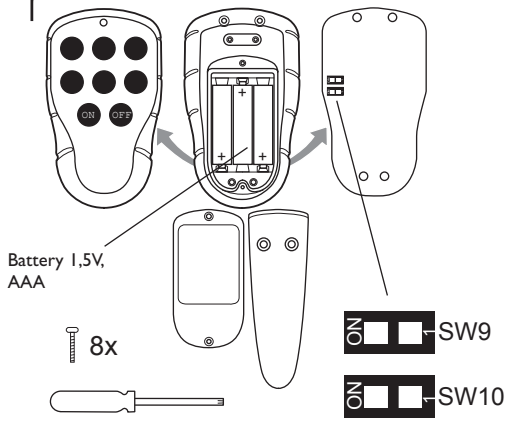

Tele Radio Jaguar

TX1-TYPE TRANSMITTERS