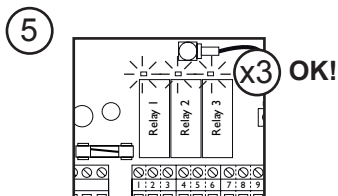

PROGRAMMING RECEIVER