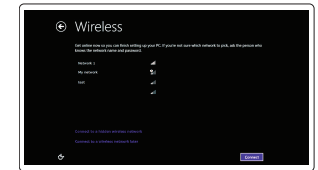

Connect to your network
Connect to your network
Connect to your network
Connect to your network
Connect to your network

- **NOTE:** If you are connecting to a secured wireless network, enter the password for the wireless network access when prompted.
- **NOTE:** If you are connecting to a secured wireless network, enter the password for the wireless network access when prompted.
- **NOTE:** If you are connecting to a secured wireless network, enter the password for the wireless network access when prompted.
- **NOTE:** If you are connecting to a secured wireless network, enter the password for the wireless network access when prompted.
- **NOTE:** If you are connecting to a secured wireless network, enter the password for the wireless network access when prompted.