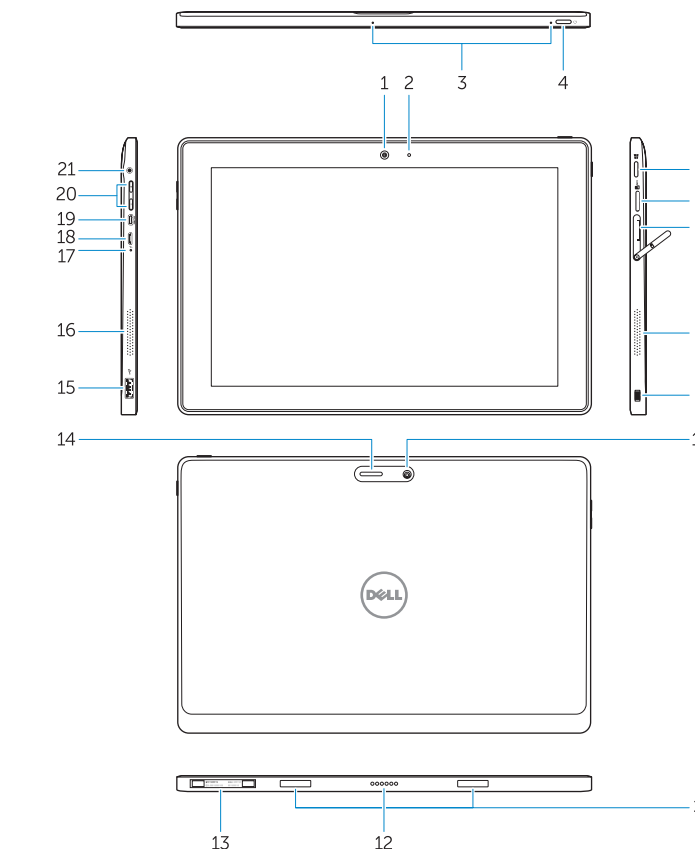

Features

Features | Features | Features | Features

1. Camera
2. Camera-status light
3. Microphones
4. Power button
5. Windows button
6. MicroSD memory card reader
7. Micro-SIM reader (LTE/HSPA+ models only)
8. Speaker
9. Noble security-cable slot
10. Back camera
11. Dock-guide slots
12. Dock pins
13. Service-tag label
14. Wi-Fi / WWAN status light
15. USB 2.0 connector
16. Speaker
17. Battery-status light

18. Micro USB power connector
19. Micro HDMI connector
20. Volume buttons
21. Audio connector

Keyboard dock

22. Dock pins
23. Dock latches
24. Undock button
25. Touchpad

Pen (Optional)

26. Pen Tip (replaceable)
27. Programmable buttons
28. Pen loop

1. Language2
2. Language language language
3. Language
4. Language language
5. Language
6. Language language language
7. Language language
8. Language language language
9. Language language language
10. Language language
11. Language
12. Language language language
13. Language language
14. Language language language
15. Language
16. Language language
17. Language language language

1. Language3
2. Language language language
3. Language
4. Language language
5. Language
6. Language language language
7. Language language
8. Language language language
9. Language language language
10. Language language
11. Language
12. Language language language
13. Language language
14. Language language language
15. Language
16. Language language
17. Language language language

18. Language
19. Language language language
20. Language
21. Language language
22. Language language language
23. Language
24. Language language language
25. Language language
26. Language language language
27. Language
28. Language language

18. Language
19. Language language language
20. Language
21. Language language
22. Language language language
23. Language
24. Language language language
25. Language language
26. Language language language
27. Language
28. Language language

1. Language4
2. Language language language
3. Language
4. Language language
5. Language
6. Language language language
7. Language language
8. Language language language
9. Language language language
10. Language language
11. Language
12. Language language language
13. Language language
14. Language language language
15. Language
16. Language language
17. Language language language

1. Language5
2. Language language language
3. Language
4. Language language
5. Language
6. Language language language
7. Language language
8. Language language language
9. Language language language
10. Language language
11. Language
12. Language language language
13. Language language
14. Language language language
15. Language
16. Language language
17. Language language language

18. Language
19. Language language language
20. Language
21. Language language
22. Language language language
23. Language
24. Language language language
25. Language language
26. Language language language
27. Language
28. Language language