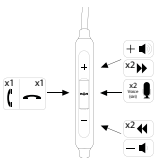

WARRANTY INFORMATION AND INSTRUCTIONS

Las funciones de búsqueda/apagado y pausa como se muestra en la ilustración, solamente trabajan con dispositivos Apple®.

fonctions de suivi et de lecture/pause illustrées fonctionnent uniquement avec des appareils Apple®.

Full instruction and warranty details can be found at: http://www.thehouseofmarley.com/instructionbooks.

- -Reorient or relocate the receiving antenna.
  -Increase the separation between the equipment and receiver.
  -Connect the equipment into an outlet on a circuit different from that which the receiver is connected.
  -Consult the dealer or an experienced radio/TV technician for help.