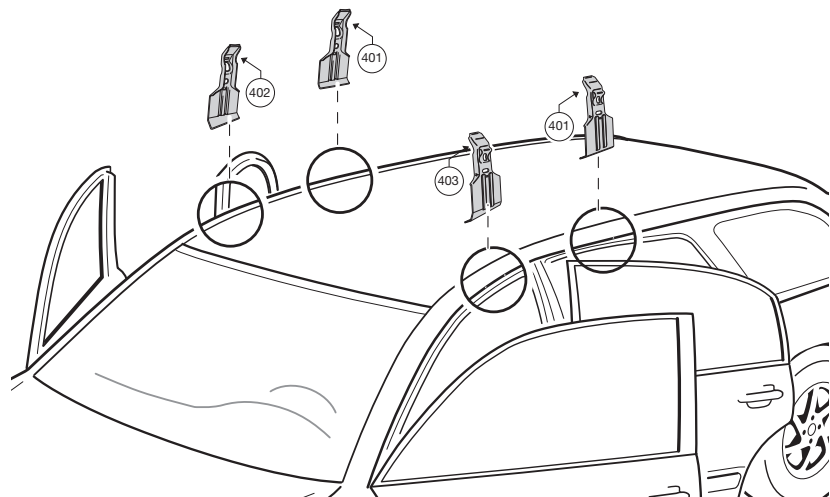

Thule System Kit 2032

AUDI A6 Avant, 98–

Front

Rear

968 mm / 38 1/8 inch	955 mm / 37 5/8 inch
----------------------	----------------------