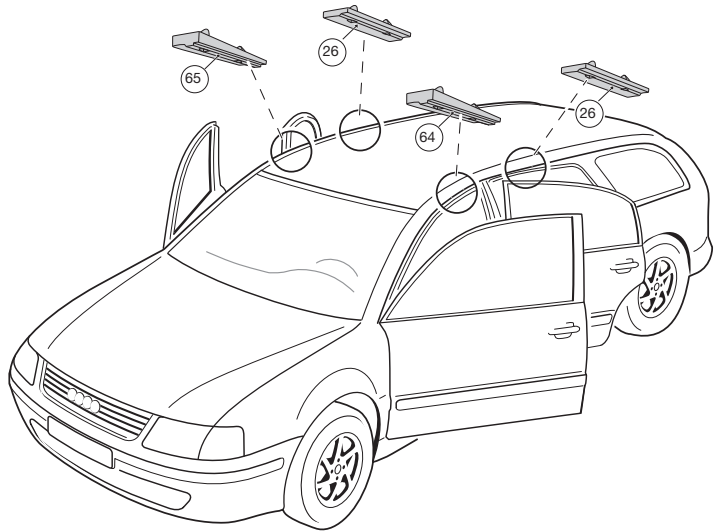

Thule System Kit 2032

AUDI A6 Avant, 98–

Front

Rear

968 mm / 38 1/8 inch	955 mm / 37 5/8 inch
----------------------	----------------------