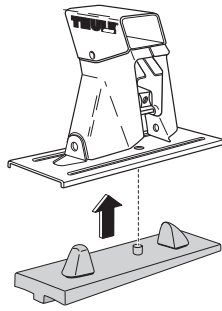

Thule System Kit 2032

AUDI A6 Avant, 98–

Front

Rear

968 mm / 38 1/8 inch	955 mm / 37 5/8 inch
----------------------	----------------------