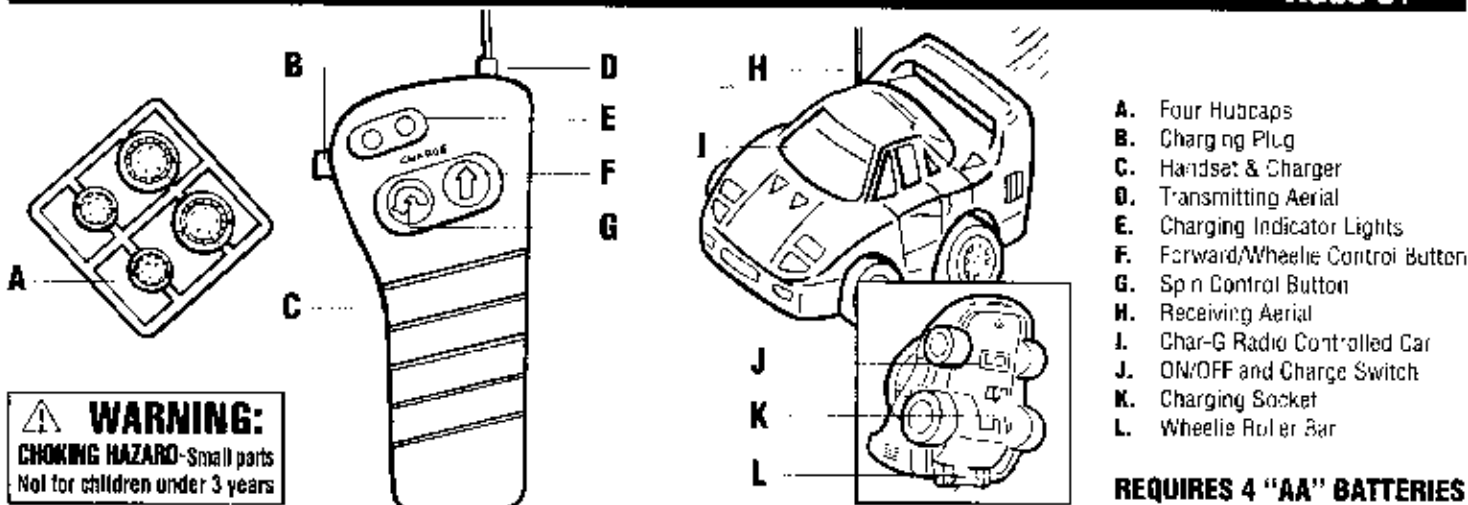

CHAR-G SET CONTENTS

REQUIRES 4 "AA" BATTERIES

WARNING:
CHOKING HAZARD—Small parts
Not for children under 3 years

SETTING UP YOUR CHAR-G

MUST BE RECYCLED OR DISPOSED OF PROPERLY.