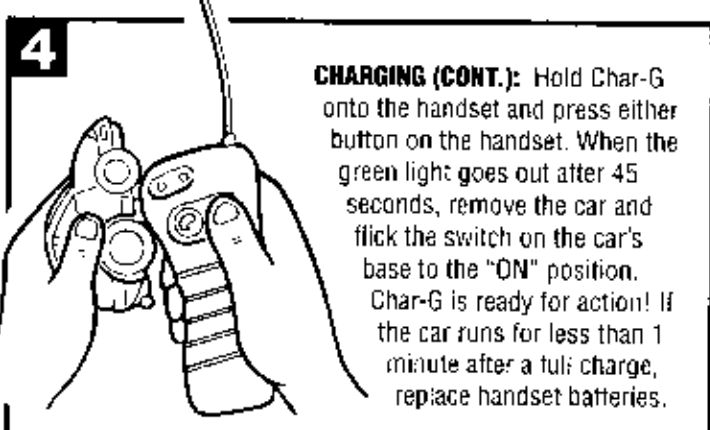

CHAR-G SET CONTENTS

REQUIRES 4 "AA" BATTERIES

WARNING:
CHOKING HAZARD—Small parts
Not for children under 3 years

SETTING UP YOUR CHAR-G

MUST BE RECYCLED OR DISPOSED OF PROPERLY.