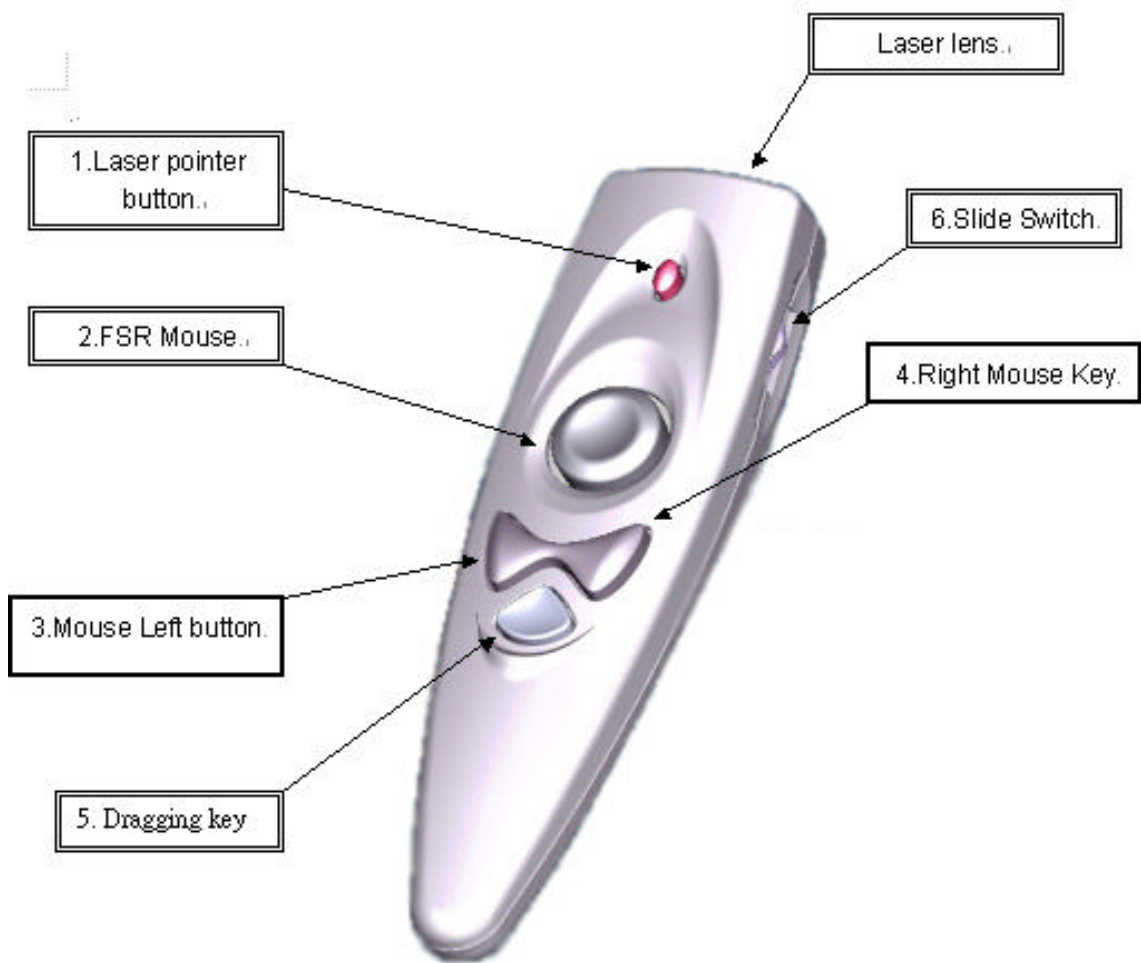

RF Flex Pointer Specification

1. Laser pointer button
On/Off laser pointer. (Red LED On/Off)

2. FSR Mouse
To control PC mouse pad.

3. LM
The left mouse button

4. RM
The right mouse button

5. Dragging key
On/Off Dragging Function (Green LED On/Off)

6. Slide Switch (2-D Functions)
Push : Z-Axis Scrolling
Up : Line up ; Down : Line down