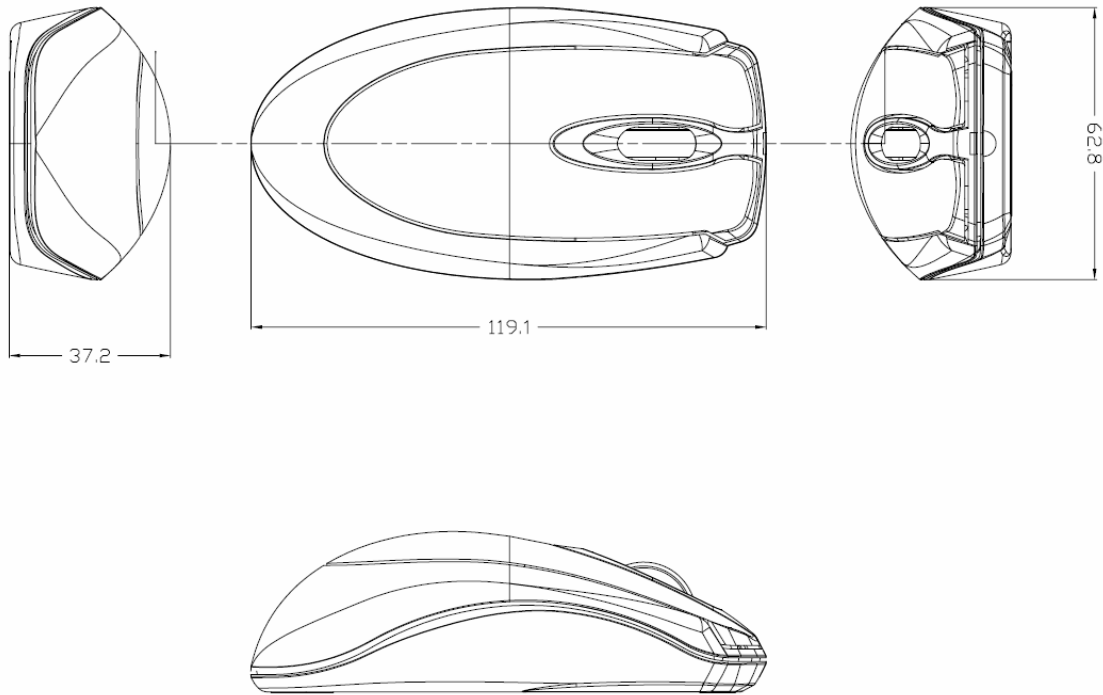

This RF Optical Mouse is a three button designed with **3D** scrolling design, scroll wheel, lets you scroll up and down as desired, when browsing the Internet or scrolling through any Windows documents With 800 dots-per-inch (DPI) gives reliable control and accuracy.

MANUAL for
RF Mouse-CM Type (2.4GHz)

3. Physical Description and Specification:

3.1 Dimensions

The approximate dimensions of the RF Mouse is as follows:

Length	119.1 mm
Width	37.2 mm
Height	62.8 mm

3.2 Weight