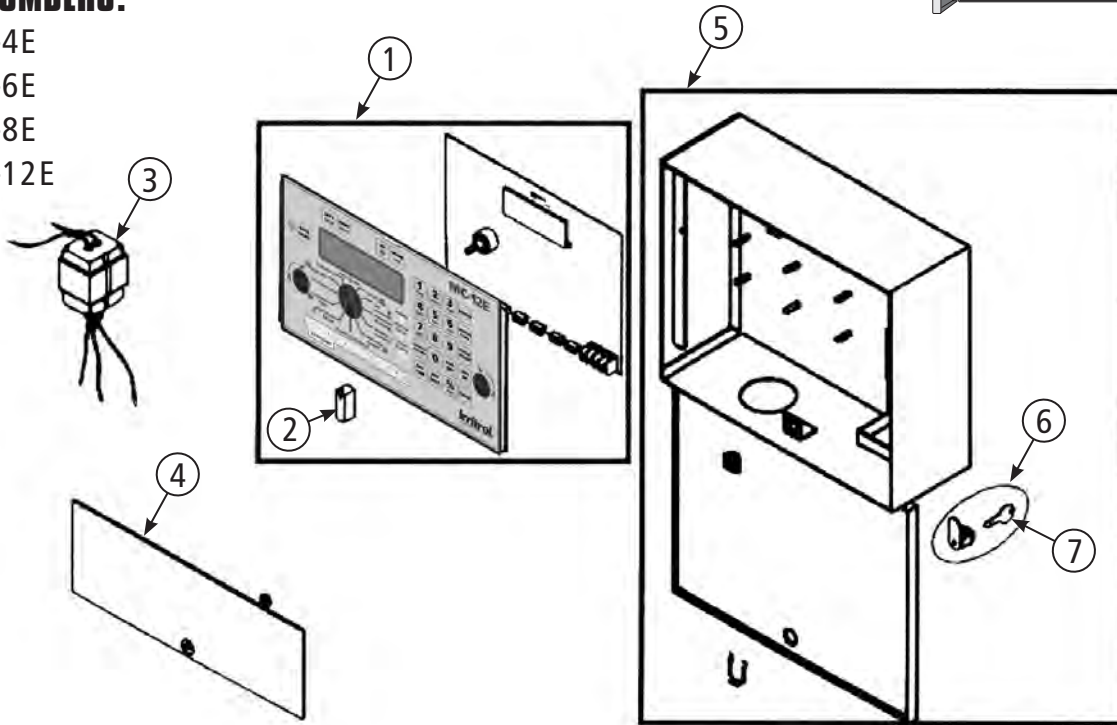

### MODEL NUMBERS:

- MC-4E
- MC-6E
- MC-8E
- MC-12E

REF.#	DESCRIPTION	MC-4E PART NO.	MC-6E PART NO.	MC-8E PART NO.	MC-12E PART NO.
1	Complete Panel Assembly	MC-4E-PAN	MC-6E-PAN	MC-8E-PAN	MC-12E-PAN
2	Select Knob	Contact Controller Repair Department			
3	Transformer Assy., 120 VAC, 60 Hz	R615901	R615901	R615901	R615901
3	Transformer Assy., 220 VAC, 50 Hz	R89-9255	R89-9255	R89-9255	R89-9255
3	Transformer Assy., 240 VAC, 50 Hz	R721301	R721301	R721301	R721301
4	Access Panel	Included with Panel Assembly (See Ref.# 1)			
5	Cabinet Assembly, 10 inch	R689601	R689601	R689601	R689601
6	Key and Lock Assembly	R671101	R671101	R671101	R671101
7	Key Only (HL238)	683503	683503	683503	683503
	User's Manual	Visit <a href="http://www.irritrol.com">www.irritrol.com</a> to download			
	Quick Reference Card	Visit <a href="http://www.irritrol.com">www.irritrol.com</a> to download			