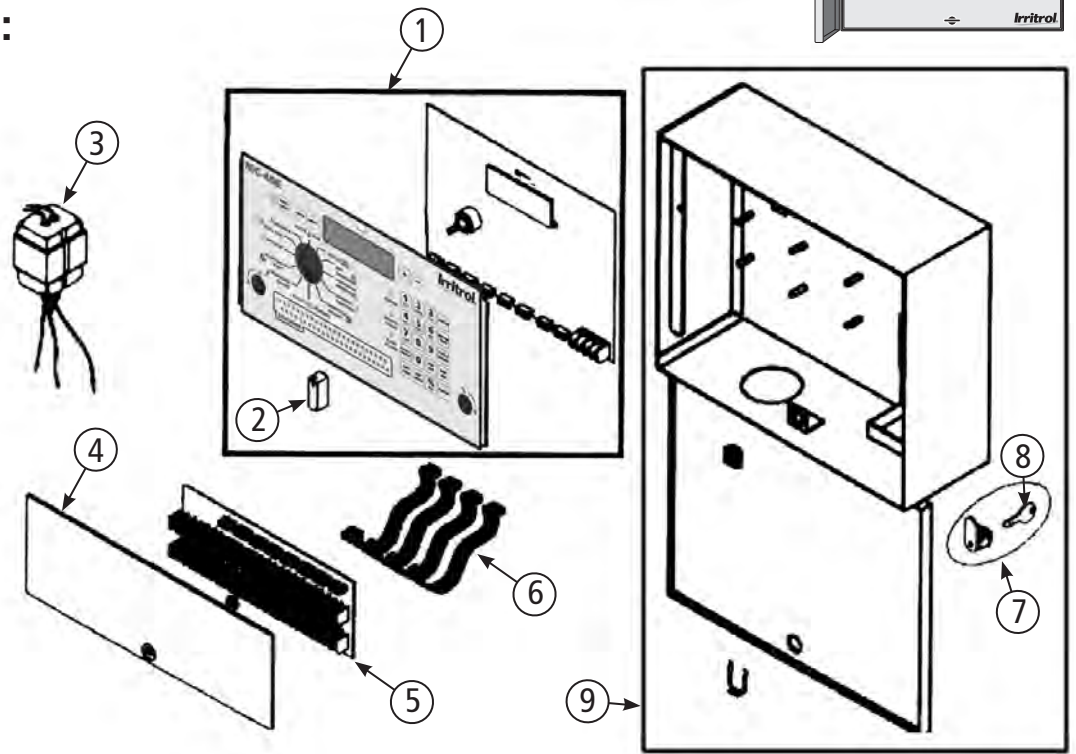

CONTROLLERS

MC-E SERIES SOLID STATE

MODEL NUMBERS:

- MC-18E
- MC-24E
- MC-30E
- MC-36E
- MC-42E
- MC-48E

		MC-18E	MC-24E	MC-30E	MC-36E	MC-42E	MC-48E
REF.#	DESCRIPTION	PART NO.	PART NO.	PART NO.	PART NO.	PART NO.	PART NO.
1	Complete Panel Assembly	MC-18E-PAN	MC-24E-PAN	MC-30E-PAN	MC-36E-PAN	MC-42E-PAN	MC-48E-PAN
2	Select Knob	Contact Controller Repair Department					
3	Transformer Assy., 120 VAC, 60 Hz	R615901	R615901	R615901	R615901	R615901	R615901
3	Transformer Assy., 220 VAC, 50 Hz	R89-9225	R89-9225	R89-9225	R89-9225	R89-9225	R89-9225
3	Transformer Assy., 240 VAC, 50 Hz	R721301	R721301	R721301	R721301	R721301	R721301
4	Access Panel	Included with Panel Assembly (See Ref.# 1)					
5	Terminal Board	102-6579	102-6578	102-6577	102-6576	102-6575	102-6574
6	Header Cable (4 cables/pack)	R636901(1pk)	R636901(2pk)	R636901(2pk)	R636901(2pk)	R636901(2pk)	R636901(3pk)
7	Key and Lock Assembly	R671101	R671101	R671101	R671101	R671101	R671101
8	Key Only (HL238)	683503	683503	683503	683503	683503	683503
9	Cabinet Assembly, 14 inch	Contact Controller Repair Department					
	User's Manual	Visit www.irritrol.com to download					
	Quick Reference Card	Visit www.irritrol.com to download