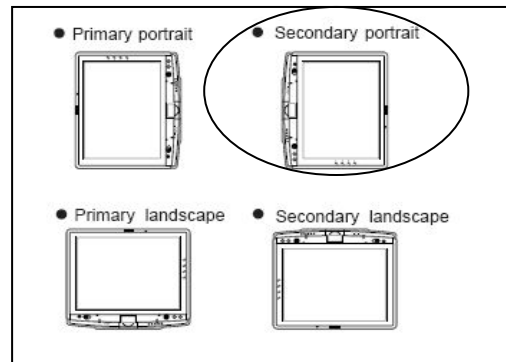

## Limitation of Wireless WAN (EVDO) Data Communications

This equipment has the following limitation for Wireless WAN.

- The RF transmission of Wireless WAN will be suspended when this equipment is used in the Secondary Portrait Display Position.

For above limitation, please note the following remarks.

- If the Display Position is changed to Secondary Portrait while the equipment is connecting to a base station, the Wireless WAN connection will be disconnected. To re-connect after the above disconnection, please change the Display Position to other than Secondary Portrait and connect manually.
- If the Display position is changed to Secondary Portrait during transmitting or receiving, the data communication might not be completed. Please don't change the Display Position to Secondary Portrait during data communication.

Usage Models of Tablet PC

Display Position of Tablet PC

- Popup Message when PC is turned on from S5 state.(Cold Boot)

**Limitation of Wireless WAN (EVDO) Wireless Communications**

This equipment has the following limitation for Wireless WAN.

- The RF transmission of Wireless WAN will be suspended when this equipment is used in the Secondary Portrait Display Position.

Display Positions of Tablet PC

Don't display this message in the future.

OK