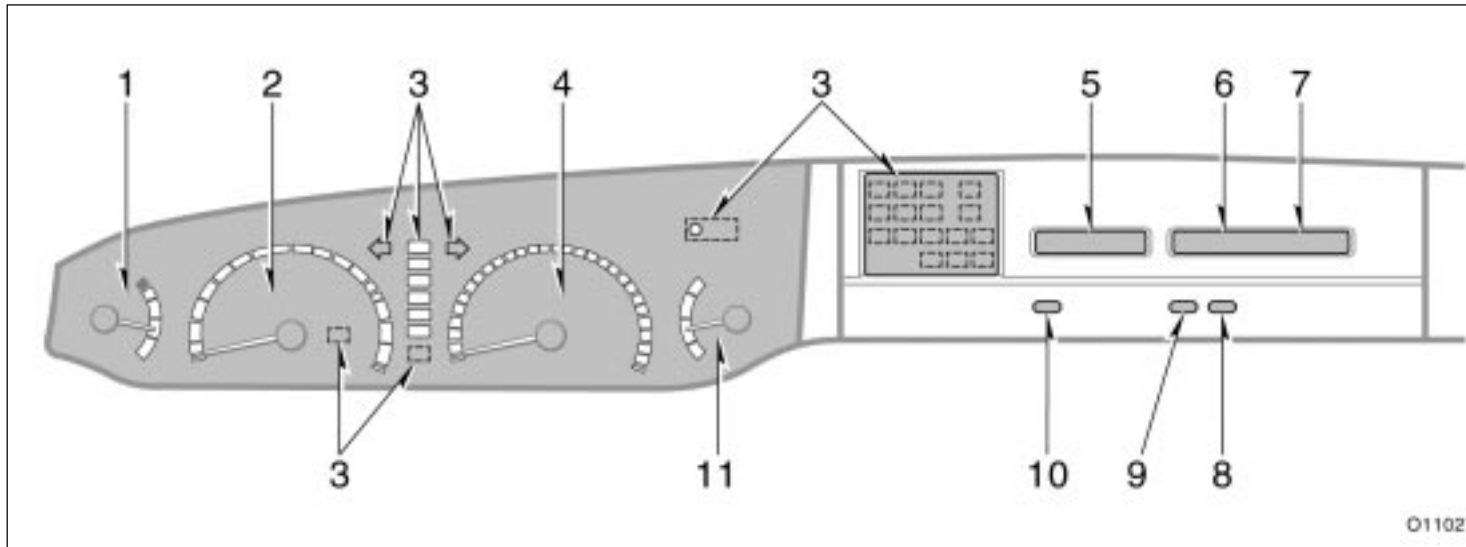

'00 AVALON U (L/O 9908)

Instrument cluster overview

►Type A

1. Engine coolant temperature gauge

2. Tachometer

3. Service reminder indicators and indicator lights

4. Speedometer

5. Odometer and two trip meters

6. Clock

7. Outside temperature gauge

8. "ADJ" button*

9. "MODE" button*

10. "ODO/TRIP" button

11. Fuel gauge

*: This button is used to adjust the clock. For details, see "Clock" in Section 1-9.