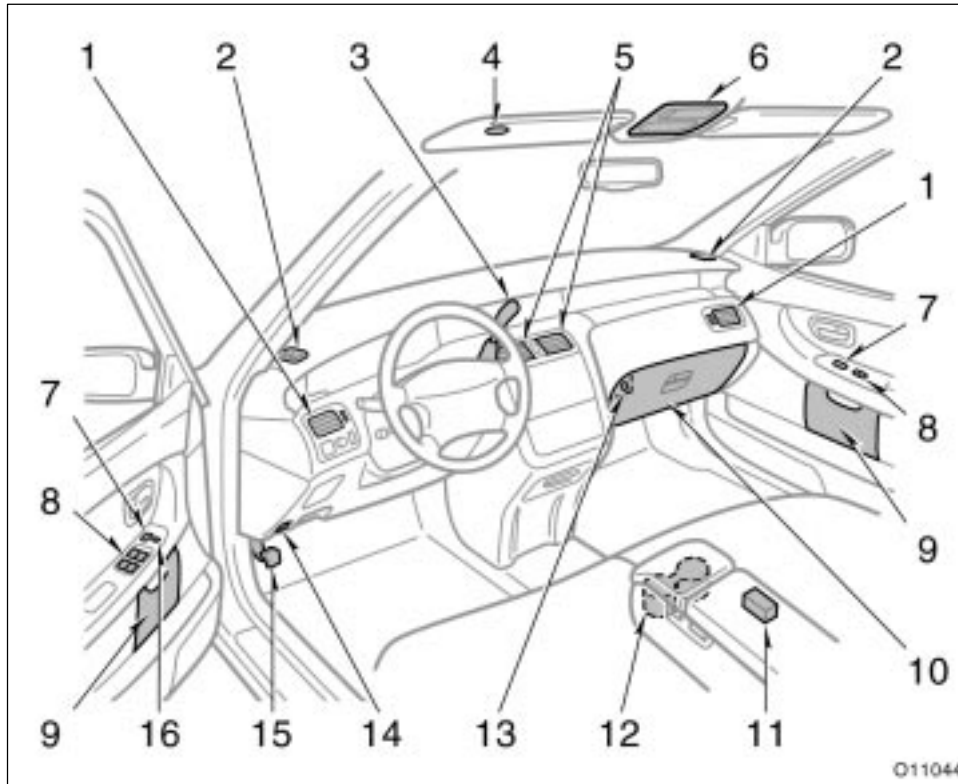

'00 AVALON U (L/O 9908)

►With bench type front seat

1. Side vents
2. Side defroster outlets
3. Automatic transmission selector lever
4. Garage door opener
5. Center vents
6. Electric moon roof switch and/or front interior light, and front personal lights, auxiliary box
7. Power door lock switches
8. Power window switches
9. Auxiliary boxes
10. Glove box
11. Coin holder
12. Cup holder
13. Trunk opener cancel switch
14. Hood lock release lever
15. Parking brake pedal
16. Window lock switch