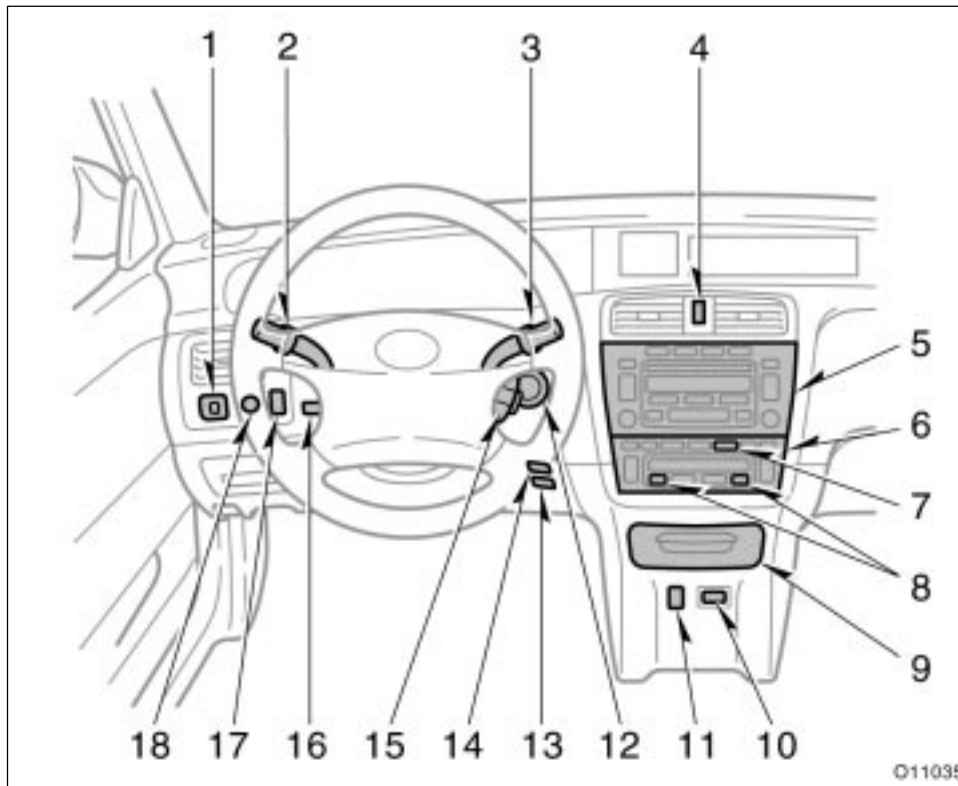

Instrument panel overview

►With bucket front seat

1. Side vents
2. Side defroster outlets
3. Garage door opener
4. Center vents
5. Electric moon roof switch and/or front interior light, and front personal lights, auxiliary box
6. Power door lock switches
7. Power window switches
8. Auxiliary boxes
9. Glove box
10. Trunk opener cancel switch
11. Coin holder
12. Rear console vents
13. Power outlet (115 VAC)
14. Power outlet (12 VDC)
15. Cup holder
16. Automatic transmission selector lever
17. Hood lock release lever
18. Parking brake pedal
19. Window lock switch

'00 AVALON U (L/O9908)

1. Power rear view mirror control switch
2. Headlight and turn signal switch and front fog light switch
3. Wiper and washer switches
4. Emergency flasher switch
5. Car audio
6. Air conditioning controls
7. Rear window and outside rear view mirror defoggers switch
8. Cigarette lighter and ashtray
9. Seat heater switches
10. Ignition switch
11. Power outlet main switch
12. Vehicle skid control system off switch
13. Cruise control switch
14. Tilt steering lock release lever
15. Trunk lid opener switch
16. Instrument panel light control knob

'00 AVALON U (L/O9908)

1. Power rear view mirror control switch
2. Headlight and turn signal switch and front fog light switch
3. Wiper and washer switches
4. Emergency flasher switch
5. Car audio
6. Air conditioning controls
7. Rear window and outside rear view mirror defoggers switch
8. Seat heater switches
9. Cigarette lighter and ashtray
10. Power outlet (115 VAC)
11. Power outlet (12 VDC)
12. Ignition switch
13. Power outlet main switch
14. Vehicle skid control system off switch
15. Cruise control switch
16. Tilt steering lock release lever
17. Trunk lid opener switch
18. Instrument panel light control knob