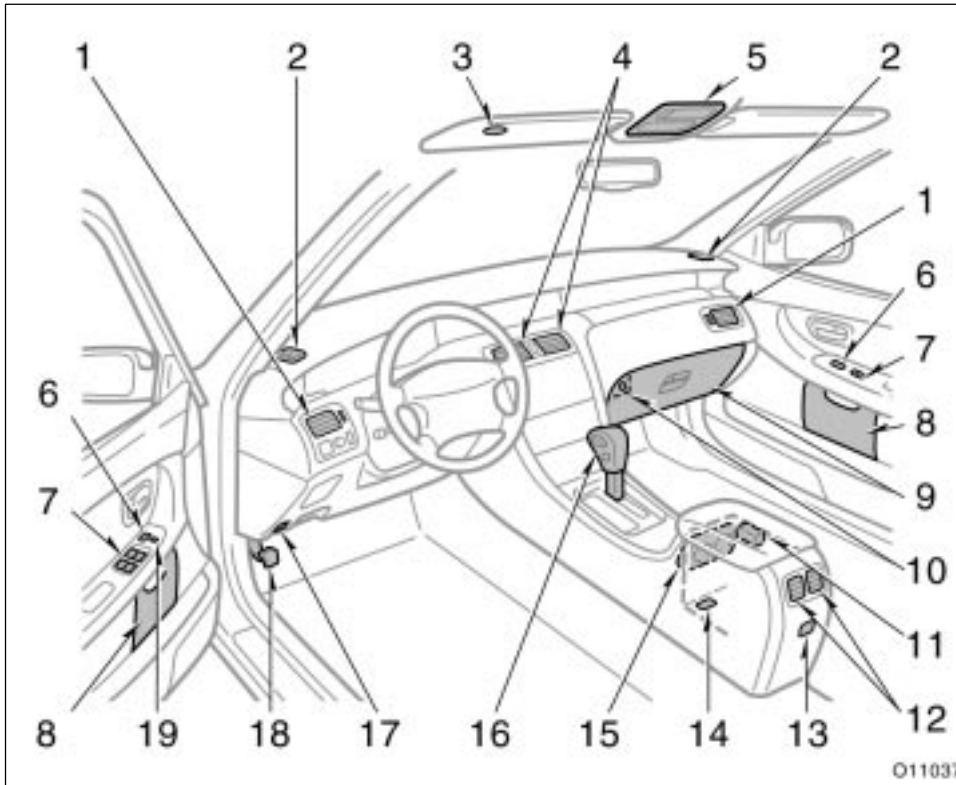

SECTION 1- 1

OPERATION OF INSTRUMENTS AND CONTROLS

Overview of instruments and controls

Instrument panel overview	2
Instrument cluster overview	6
Indicator symbols on the instrument panel	8

'00 AVALON U (L/O 9908)

Instrument panel overview

►With bucket front seat

1. Side vents
2. Side defroster outlets
3. Garage door opener
4. Center vents
5. Electric moon roof switch and/or front interior light, and front personal lights, auxiliary box
6. Power door lock switches
7. Power window switches
8. Auxiliary boxes
9. Glove box
10. Trunk opener cancel switch
11. Coin holder
12. Rear console vents
13. Power outlet (115 VAC)
14. Power outlet (12 VDC)
15. Cup holder
16. Automatic transmission selector lever
17. Hood lock release lever
18. Parking brake pedal
19. Window lock switch

'00 AVALON U (L/O9908)

1. Power rear view mirror control switch
2. Headlight and turn signal switch and front fog light switch
3. Wiper and washer switches
4. Emergency flasher switch
5. Car audio
6. Air conditioning controls
7. Rear window and outside rear view mirror defoggers switch
8. Cigarette lighter and ashtray
9. Seat heater switches
10. Ignition switch
11. Power outlet main switch
12. Vehicle skid control system off switch
13. Cruise control switch
14. Tilt steering lock release lever
15. Trunk lid opener switch
16. Instrument panel light control knob