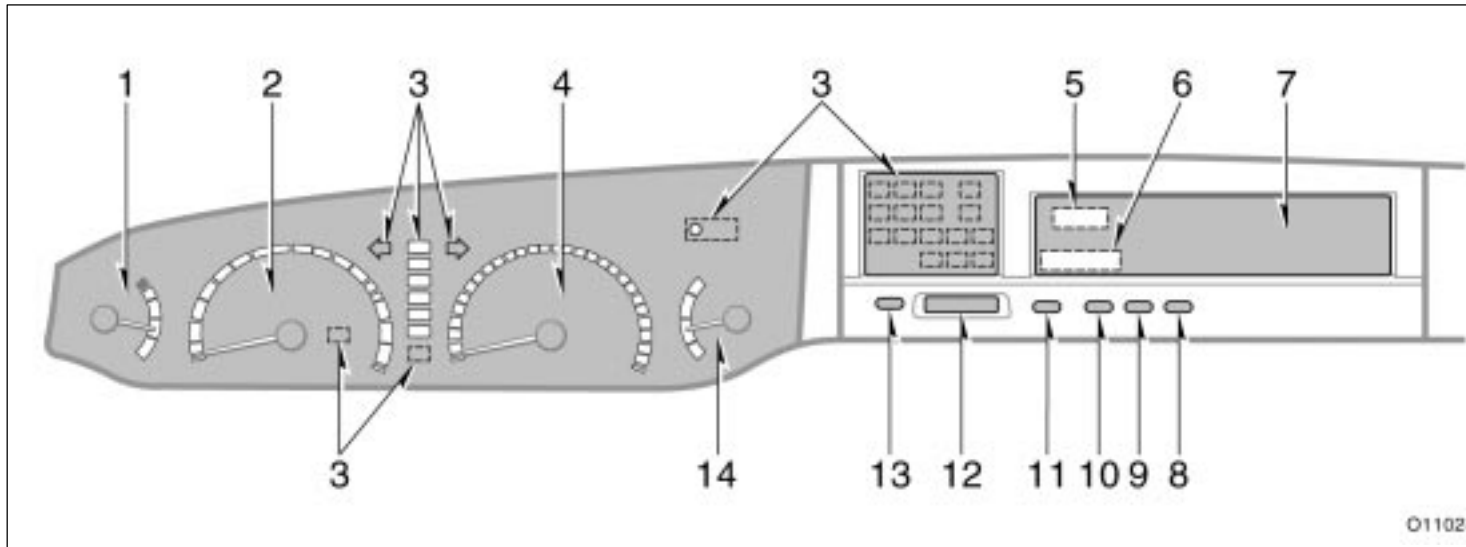

'00 AVALON U (L/O9908)

►Type B

1. Engine coolant temperature gauge
2. Tachometer
3. Service reminder indicators and indicator lights
4. Speedometer

5. Clock
6. Outside temperature gauge
7. Multi-information display
8. "LIGHT" button*
9. "MODE" button*

10. "RESET/ADJ" button*
11. "DISPLAY" button*
12. Odometer and two trip meters
13. "ODO/TRIP" button
14. Fuel gauge

*: This button is used to operate the multi-information display. For details, see "Multi-information display—" in Section 1-5.