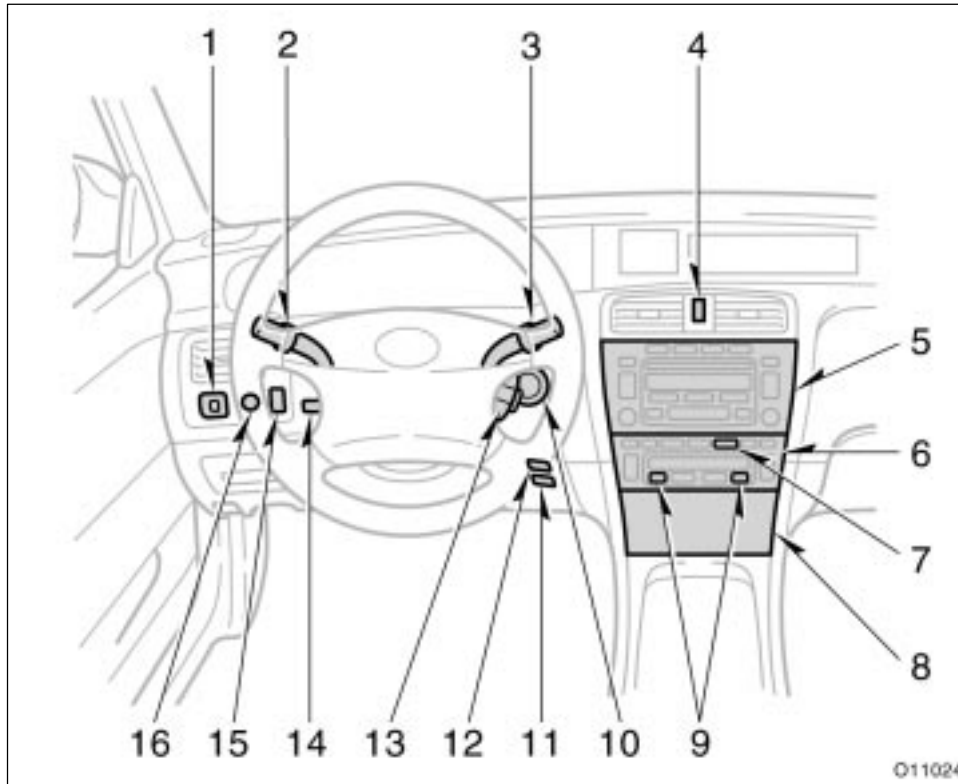

SECTION 1- 1

OPERATION OF INSTRUMENTS AND CONTROLS

Overview of instruments and controls

Instrument panel overview	2
Instrument cluster overview	6
Indicator symbols on the instrument panel	8

'00 AVALON U (L/O 9908)

Instrument panel overview

►With bucket front seat

1. Side vents
2. Side defroster outlets
3. Garage door opener
4. Center vents
5. Electric moon roof switch and/or front interior light, and front personal lights, auxiliary box
6. Power door lock switches
7. Power window switches
8. Auxiliary boxes
9. Glove box
10. Trunk opener cancel switch
11. Coin holder
12. Rear console vents
13. Power outlet (115 VAC)
14. Power outlet (12 VDC)
15. Cup holder
16. Automatic transmission selector lever
17. Hood lock release lever
18. Parking brake pedal
19. Window lock switch

'00 AVALON U (L/O9908)

1. Power rear view mirror control switch
2. Headlight and turn signal switch and front fog light switch
3. Wiper and washer switches
4. Emergency flasher switch
5. Car audio
6. Air conditioning controls
7. Rear window and outside rear view mirror defoggers switch
8. Cigarette lighter and ashtray
9. Seat heater switches
10. Ignition switch
11. Power outlet main switch
12. Vehicle skid control system off switch
13. Cruise control switch
14. Tilt steering lock release lever
15. Trunk lid opener switch
16. Instrument panel light control knob

'00 AVALON U (L/O9908)

1. Power rear view mirror control switch
2. Headlight and turn signal switch and front fog light switch
3. Wiper and washer switches
4. Emergency flasher switch
5. Car audio
6. Air conditioning controls
7. Rear window and outside rear view mirror defoggers switch
8. Seat heater switches
9. Cigarette lighter and ashtray
10. Power outlet (115 VAC)
11. Power outlet (12 VDC)
12. Ignition switch
13. Power outlet main switch
14. Vehicle skid control system off switch
15. Cruise control switch
16. Tilt steering lock release lever
17. Trunk lid opener switch
18. Instrument panel light control knob