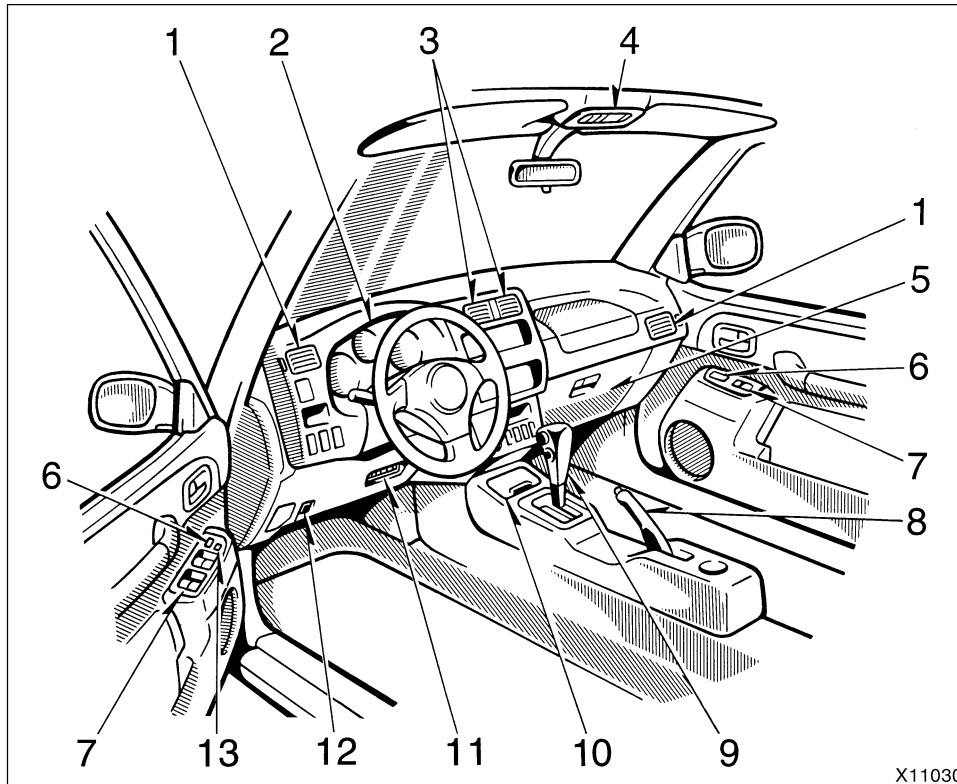

SECTION 1 - 1

OPERATION OF INSTRUMENTS AND CONTROLS

Overview of instruments and controls

Instrument panel overview	2
Instrument cluster overview	4
Indicator symbols on the instrument panel	5

Rav4(U)

Instrument panel overview

1. Side vents
2. Instrument cluster
3. Center vents
4. Electric moon roof switch and personal lights
5. Glove box
6. Power door lock switches (with power windows)
7. Power window switches
8. Parking brake lever
9. Automatic transmission selector lever or manual transmission gear shift lever
10. Ashtray
11. Lower vent
12. Hood lock release lever
13. Window lock switch

Rav4(U)

1. Instrument panel light control knob
2. Headlight and turn signal switch
3. Wiper and washer switches
4. Clock
5. Center differential lock button or driving pattern selector button
6. Air conditioning controls
7. Emergency flasher switch
8. Rear window defogger switch
9. Car audio
10. Cigarette lighter
11. Ignition switch
12. Cruise control switch
13. Tilt steering lock release lever
14. Power door lock switch (without power windows)
15. Power rear view mirror control switch