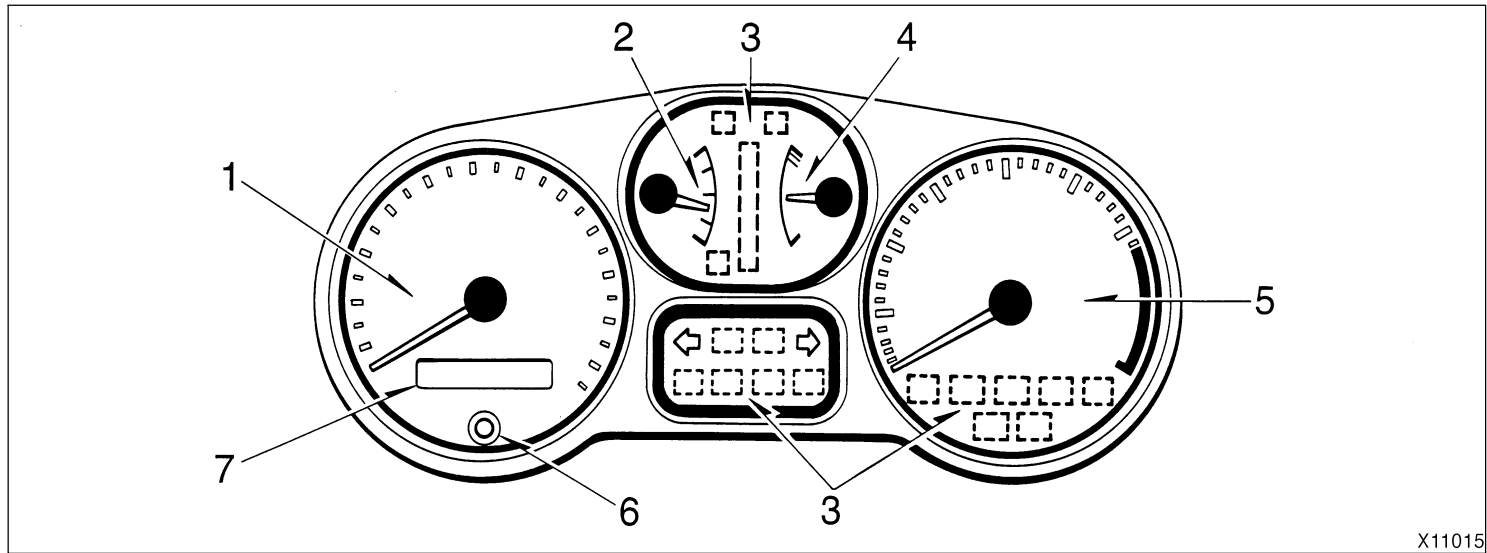

Rav4(U)

Instrument cluster overview

X11015

1. Speedometer

2. Fuel gauge

3. Service reminder indicators and
indicator lights

4. Engine coolant temperature gauge

5. Tachometer

6. Trip meter reset knob

7. Odometer and two trip meters

Rav4(U)

Indicator symbols on the instrument panel

<p>BRAKE (type A)  (type B)</p>	Brake system warning light* ¹	<p>ABS (type A)  (type B)</p>	Anti-lock brake system warning light* ¹
	Seat belt reminder light* ¹		Open door warning light* ¹
	Discharge warning light* ¹		SRS warning light* ¹
	Low oil pressure warning light* ¹	A/T OIL TEMP	Automatic transmission fluid temperature warning light* ¹
<p> CHECK (type A)  (type B)</p>	Malfunction indicator lamp* ¹		Low windshield washer fluid level warning light* ¹
	Low fuel level warning light* ¹		Turn signal indicator lights
			Headlight high beam indicator light