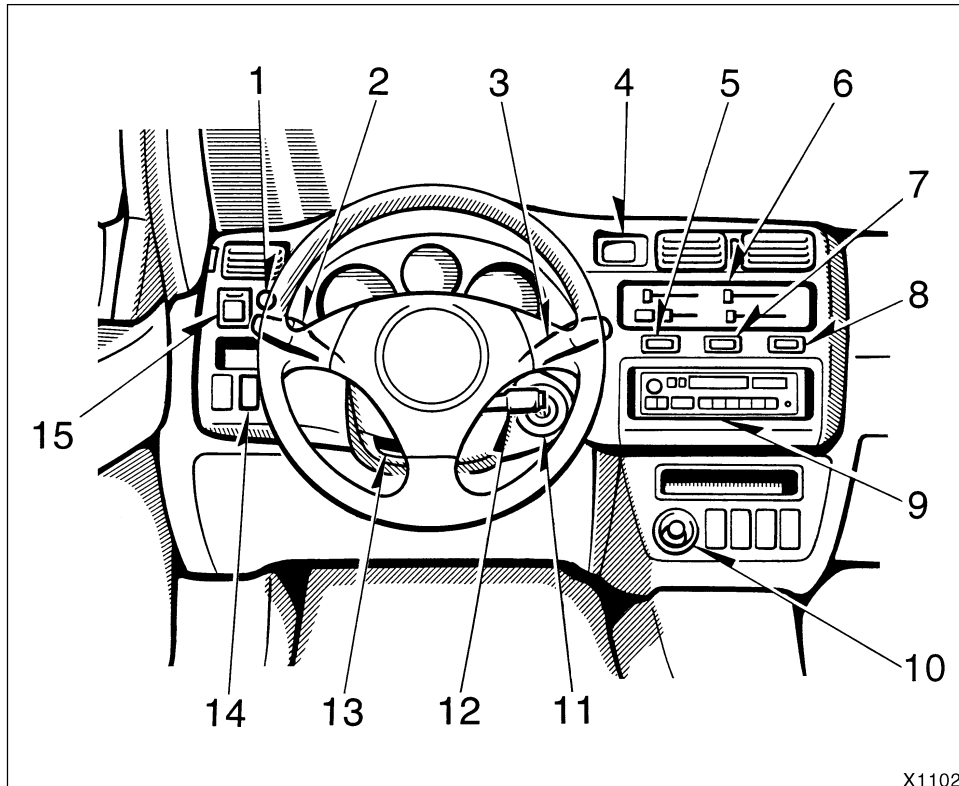

SECTION 1 - 1

OPERATION OF INSTRUMENTS AND CONTROLS

Overview of instruments and controls

Instrument panel overview	2
Instrument cluster overview	4
Indicator symbols on the instrument panel	5

Rav4(U)

Instrument panel overview

1. Side vents
2. Instrument cluster
3. Center vents
4. Electric moon roof switch and personal lights
5. Glove box
6. Power door lock switches (with power windows)
7. Power window switches
8. Parking brake lever
9. Automatic transmission selector lever or manual transmission gear shift lever
10. Ashtray
11. Lower vent
12. Hood lock release lever
13. Window lock switch

Rav4(U)

1. Instrument panel light control knob
2. Headlight and turn signal switch
3. Wiper and washer switches
4. Clock
5. Center differential lock button or driving pattern selector button
6. Air conditioning controls
7. Emergency flasher switch
8. Rear window defogger switch
9. Car audio
10. Cigarette lighter
11. Ignition switch
12. Cruise control switch
13. Tilt steering lock release lever
14. Power door lock switch (without power windows)
15. Power rear view mirror control switch

6. Trip meter reset knob

7. Odometer and two trip meters

Rav4(U)

Indicator symbols on the instrument panel

<p>BRAKE (type A)  (type B)</p>	Brake system warning light* ¹	<p>ABS (type A)  (type B)</p>	Anti-lock brake system warning light* ¹
	Seat belt reminder light* ¹		Open door warning light* ¹
	Discharge warning light* ¹		SRS warning light* ¹
	Low oil pressure warning light* ¹	A/T OIL TEMP	Automatic transmission fluid temperature warning light* ¹
<p> CHECK (type A)  (type B)</p>	Malfunction indicator lamp* ¹		Low windshield washer fluid level warning light* ¹
	Low fuel level warning light* ¹		Turn signal indicator lights
			Headlight high beam indicator light