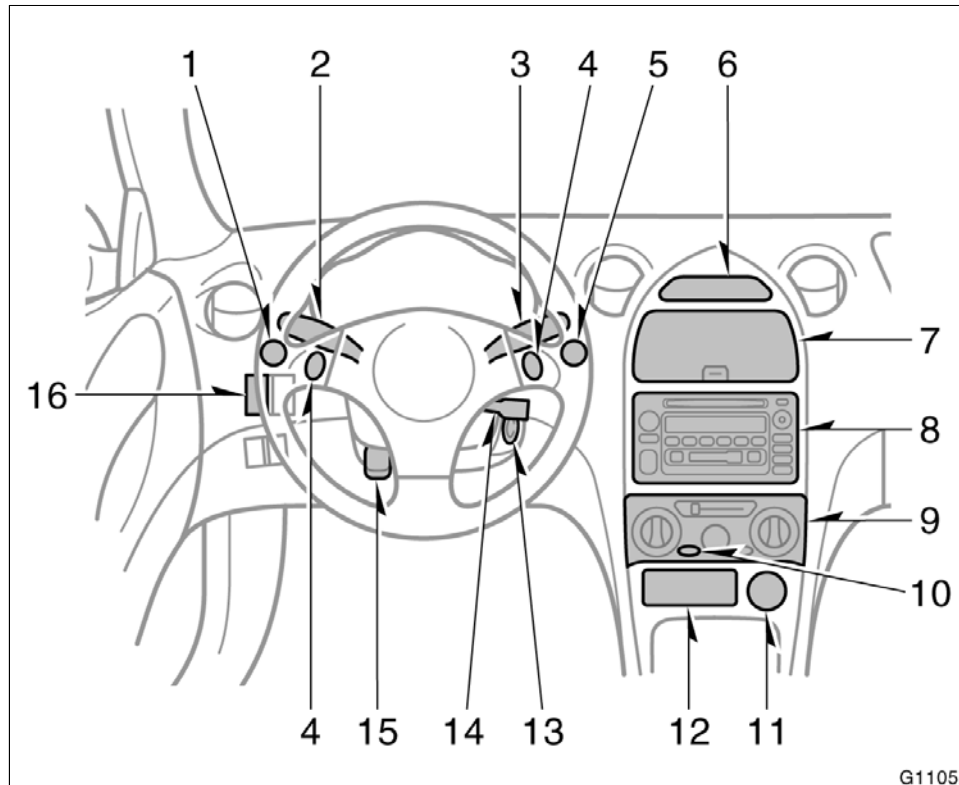

SECTION 1-1

OPERATION OF INSTRUMENTS AND CONTROLS

Overview of instruments and controls

Instrument panel overview	2
Instrument cluster overview	4
Indicator symbols on the instrument panel	5

'01MY CELICA U (L/O 0008)

Instrument panel overview

1. Side vents
2. Instrument cluster
3. Center vents
4. Electric moon roof switch and/or interior light
5. Glove box
6. Manual transmission gear shift lever or automatic transmission selector lever
7. Power window switches
8. Power door lock switch
9. Auxiliary box
10. Parking brake lever
11. Hood lock release lever
12. Power rear view mirror control switches

'01MY CELICA U (L/O 0008)

1. Instrument panel light control knob
2. Headlight and turn signal switch, and front fog light switch
3. Wiper and washer switches
4. Transmission shift switches
5. Emergency flasher switch
6. Clock
7. Auxiliary box
8. Car audio
9. Air conditioning controls
10. Rear window defogger switch
11. Cigarette lighter
12. Ashtray
13. Ignition switch
14. Cruise control switch
15. Tilt steering lock release lever
16. Window lock switch