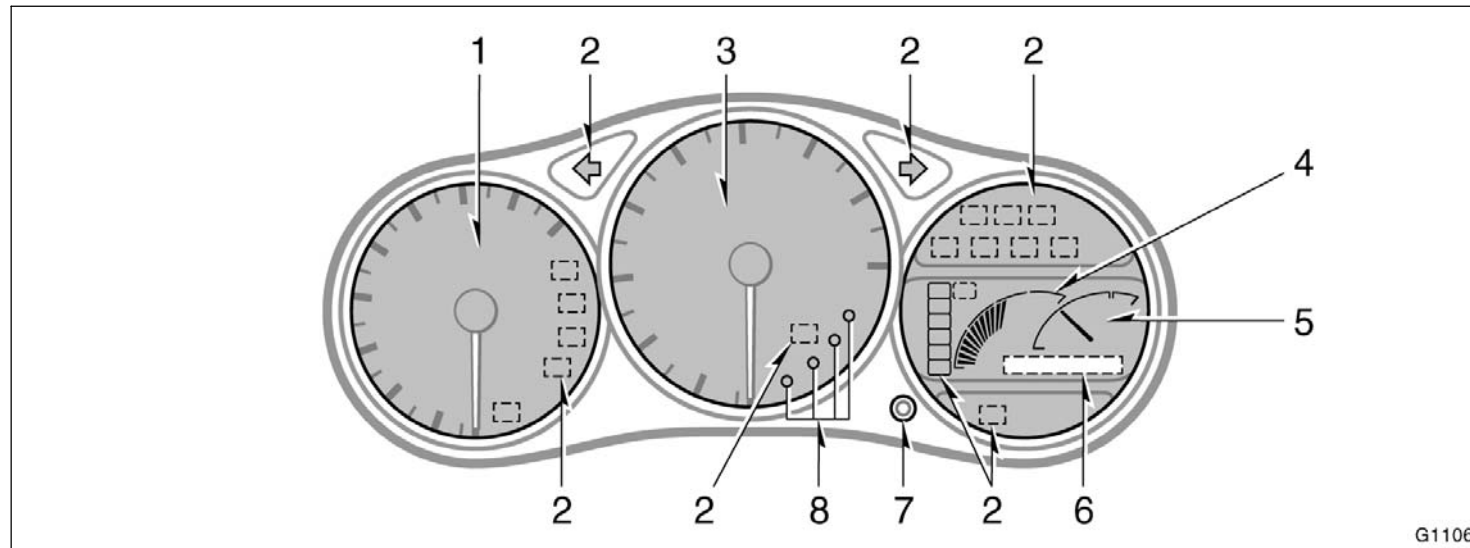

Instrument panel overview

1. Side vents
2. Instrument cluster
3. Center vents
4. Electric moon roof switch and/or interior light
5. Glove box
6. Manual transmission gear shift lever or automatic transmission selector lever
7. Power window switches
8. Power door lock switch
9. Auxiliary box
10. Parking brake lever
11. Hood lock release lever
12. Power rear view mirror control switches

'01MY CELICA U (L/O 0008)

1. Instrument panel light control knob
2. Headlight and turn signal switch, and front fog light switch
3. Wiper and washer switches
4. Transmission shift switches
5. Emergency flasher switch
6. Clock
7. Auxiliary box
8. Car audio
9. Air conditioning controls
10. Rear window defogger switch
11. Cigarette lighter
12. Ashtray
13. Ignition switch
14. Cruise control switch
15. Tilt steering lock release lever
16. Window lock switch

G11052

'01MY CELICA U (L/O 0008)

Instrument cluster overview

1. Tachometer

2. Service reminder indicators and indicator lights

3. Speedometer

4. Fuel gauge

5. Engine coolant temperature gauge