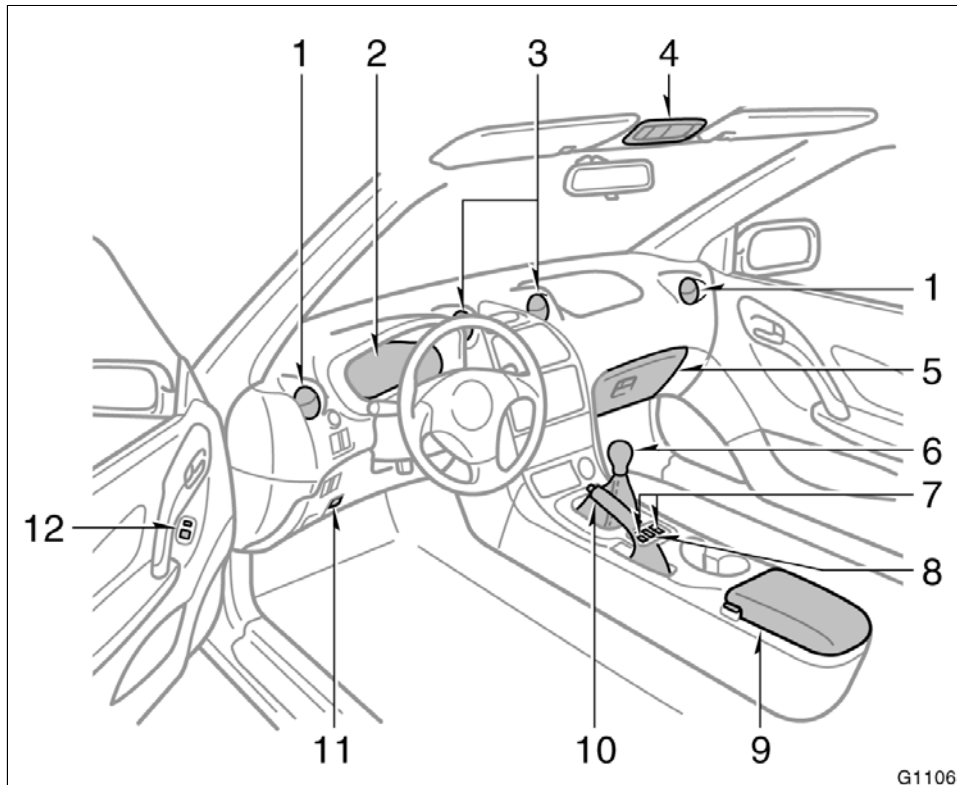

SECTION 1-1

OPERATION OF INSTRUMENTS AND CONTROLS

Overview of instruments and controls

Instrument panel overview	2
Instrument cluster overview	4
Indicator symbols on the instrument panel	5

'01MY CELICA U (L/O 0008)

Instrument panel overview

1. Side vents
2. Instrument cluster
3. Center vents
4. Electric moon roof switch and/or interior light
5. Glove box
6. Manual transmission gear shift lever or automatic transmission selector lever
7. Power window switches
8. Power door lock switch
9. Auxiliary box
10. Parking brake lever
11. Hood lock release lever
12. Power rear view mirror control switches

'01MY CELICA U (L/O 0008)

1. Instrument panel light control knob
2. Headlight and turn signal switch, and front fog light switch
3. Wiper and washer switches
4. Transmission shift switches
5. Emergency flasher switch
6. Clock
7. Auxiliary box
8. Car audio
9. Air conditioning controls
10. Rear window defogger switch
11. Cigarette lighter
12. Ashtray
13. Ignition switch
14. Cruise control switch
15. Tilt steering lock release lever
16. Window lock switch