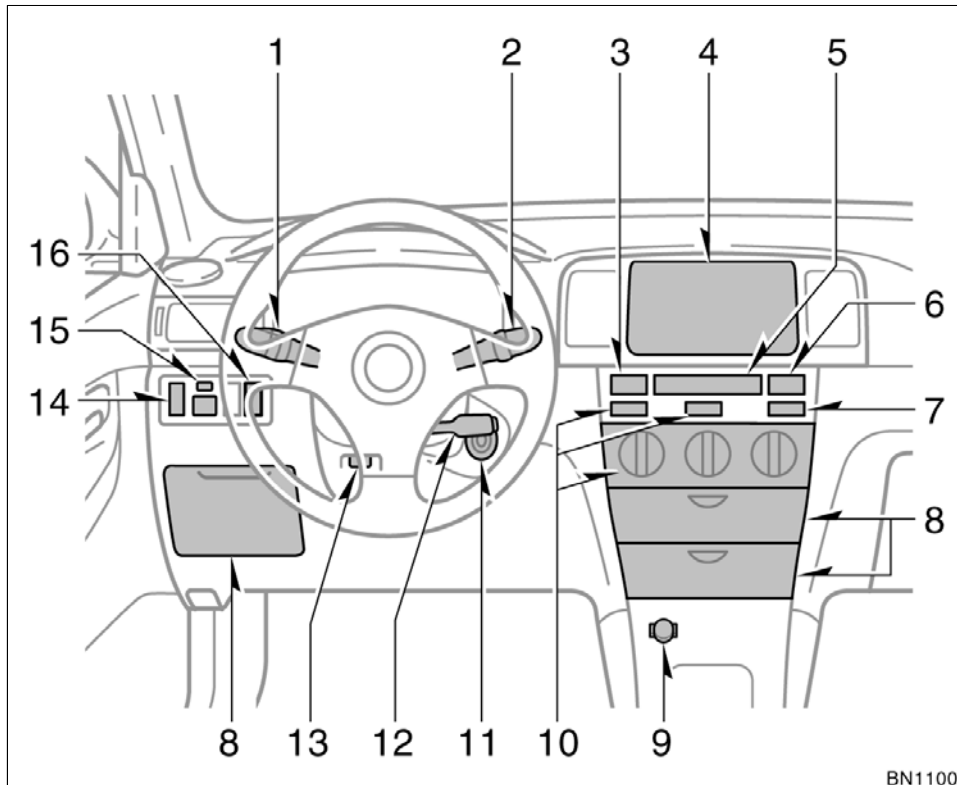

'04 Corolla_U (L/O 0306)

1. Headlight, turn signal and front fog light switches
2. Wiper and washer switches
3. Emergency flasher switch
4. Car audio
5. Clock
6. Front passenger's seat belt reminder light
7. Rear window defogger switch
8. Auxiliary boxes
9. Power outlet or cigarette lighter
10. Air conditioning controls
11. Ignition switch
12. Cruise control switch
13. Tilt steering lock release lever
14. Interior/instrument panel light control dial
15. Power rear view mirror control switches
16. Toyota vehicle intrusion protection system indicator light