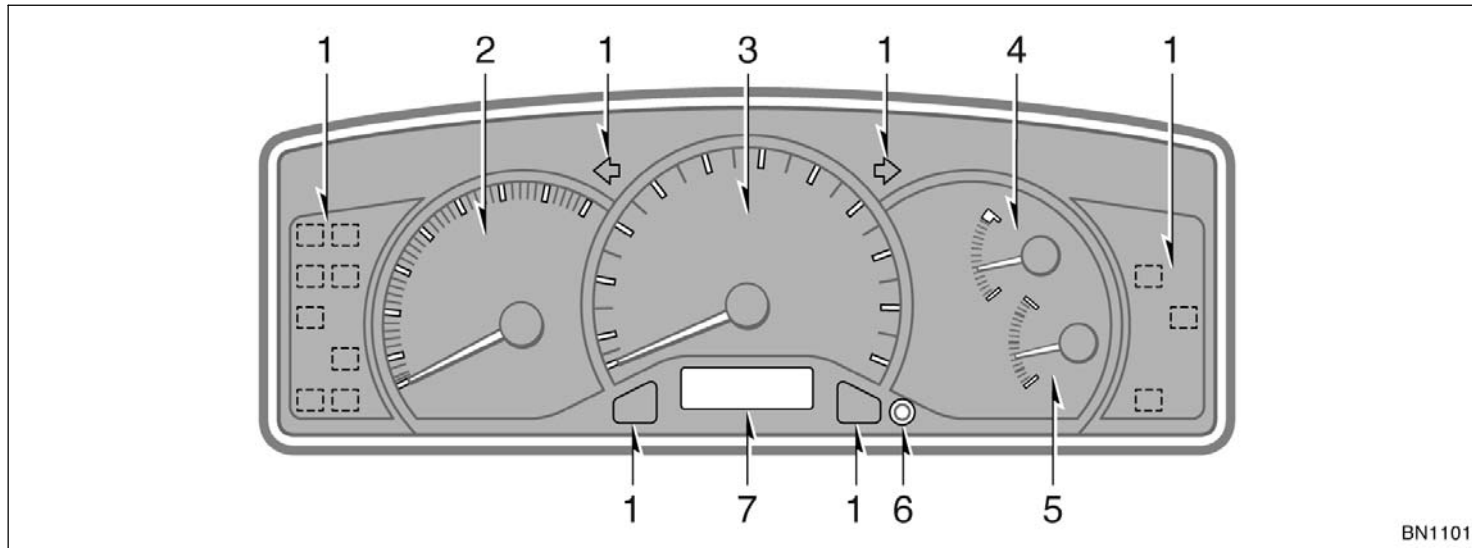

'04 Corolla_U (L/O 0306)

Instrument cluster overview

►Type A

BN11011

1. Service reminder indicators and indicator lights
2. Tachometer
3. Speedometer

4. Engine coolant temperature gauge
5. Fuel gauge
6. Trip meter reset knob
7. Odometer, two trip meters and outside temperature display