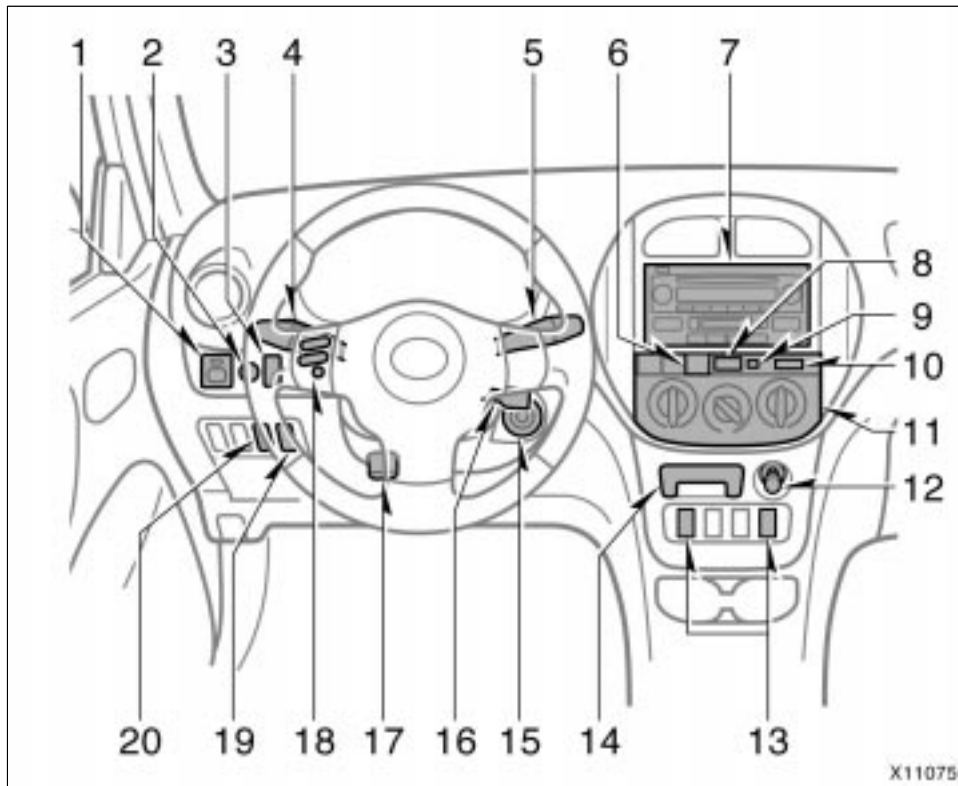

SECTION 1-1

OPERATION OF INSTRUMENTS AND CONTROLS

Overview of instruments and controls

Instrument panel overview	2
Instrument cluster overview	5
Indicator symbols on the instrument panel	6

'04 Rav4_U (L/O 0308)

Instrument panel overview

1. Side defroster outlets
2. Side vents
3. Instrument cluster
4. Center vents
5. Garage door opener, garage door opener box or auxiliary box
6. Electric moon roof switch and personal light
7. Glove box
8. Power door lock switches
9. Power window switches
10. Automatic transmission selector lever or manual transmission gear shift lever
11. Parking brake lever
12. Cup holders
13. Ashtray
14. Power outlet
15. Auxiliary box
16. Hood lock release lever
17. Window lock switch

'04 Rav4_U (L/O 0308)

1. Power rear view mirror control switches
2. Instrument panel light control knob
3. Engine immobilizer system indicator light
4. Headlight, turn signal and front fog light switches
5. Wiper and washer switches
6. Rear window and outside rear view mirror defogger switch
7. Car audio
8. Emergency flasher switch
9. Front passenger's seat belt reminder light
10. Clock display
11. Air conditioning controls
12. Cigarette lighter
13. Seat heater switches
14. Ashtray
15. Ignition switch
16. Cruise control switch
17. Tilt steering lock release lever
18. Audio remote control switches