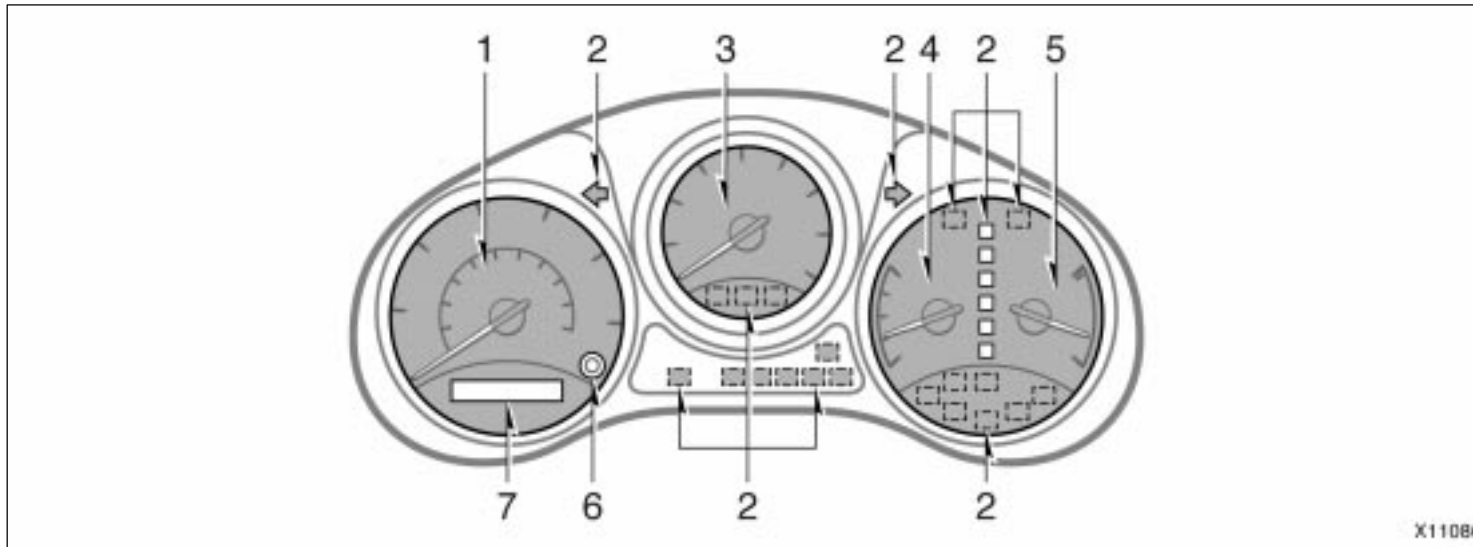

'04 Rav4_U (L/O 0308)

1. Power rear view mirror control switches
2. Instrument panel light control knob
3. Engine immobilizer system indicator light
4. Headlight, turn signal and front fog light switches
5. Wiper and washer switches
6. Rear window and outside rear view mirror defogger switch
7. Car audio
8. Emergency flasher switch
9. Front passenger's seat belt reminder light
10. Clock display
11. Air conditioning controls
12. Cigarette lighter
13. Seat heater switches
14. Ashtray
15. Ignition switch
16. Cruise control switch
17. Tilt steering lock release lever
18. Audio remote control switches

'04 Rav4_U (L/O 0308)

19. "TRAC OFF" (traction control off)
switch
20. Tire pressure warning system reset
switch

Instrument cluster overview

1. Speedometer

2. Service reminder indicators and indicator lights