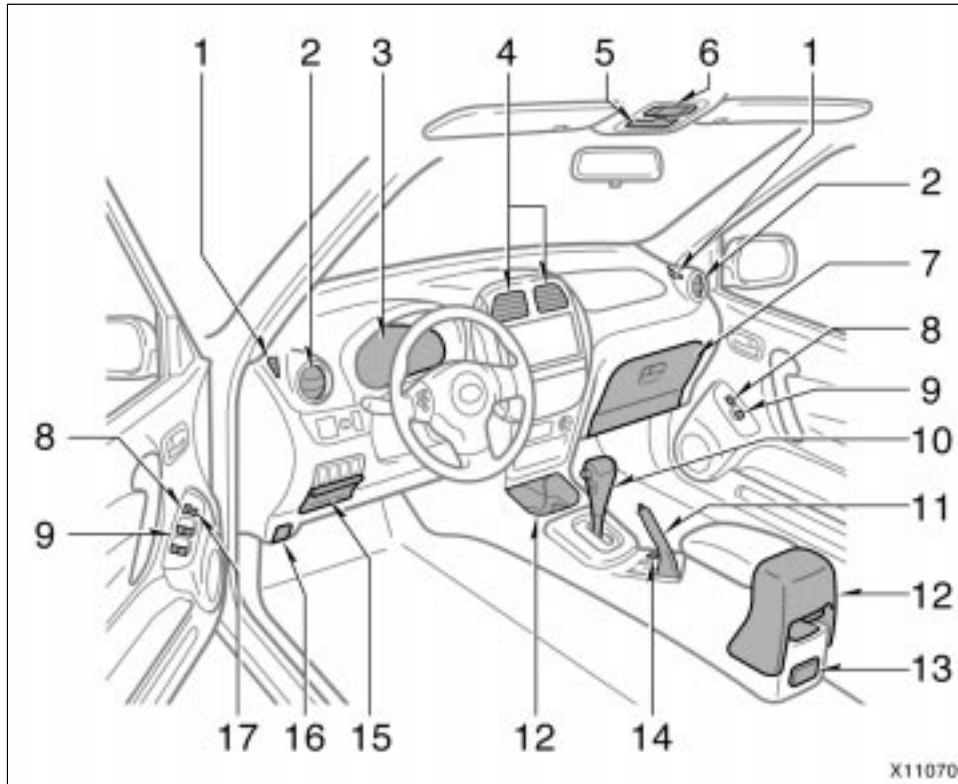

SECTION 1-1

OPERATION OF INSTRUMENTS AND CONTROLS

Overview of instruments and controls

Instrument panel overview	2
Instrument cluster overview	5
Indicator symbols on the instrument panel	6

'04 Rav4_U (L/O 0308)

Instrument panel overview

1. Side defroster outlets
2. Side vents
3. Instrument cluster
4. Center vents
5. Garage door opener, garage door opener box or auxiliary box
6. Electric moon roof switch and personal light
7. Glove box
8. Power door lock switches
9. Power window switches
10. Automatic transmission selector lever or manual transmission gear shift lever
11. Parking brake lever
12. Cup holders
13. Ashtray
14. Power outlet
15. Auxiliary box
16. Hood lock release lever
17. Window lock switch

'04 Rav4_U (L/O 0308)

1. Power rear view mirror control switches
2. Instrument panel light control knob
3. Engine immobilizer system indicator light
4. Headlight, turn signal and front fog light switches
5. Wiper and washer switches
6. Rear window and outside rear view mirror defogger switch
7. Car audio
8. Emergency flasher switch
9. Front passenger's seat belt reminder light
10. Clock display
11. Air conditioning controls
12. Cigarette lighter
13. Seat heater switches
14. Ashtray
15. Ignition switch
16. Cruise control switch
17. Tilt steering lock release lever
18. Audio remote control switches