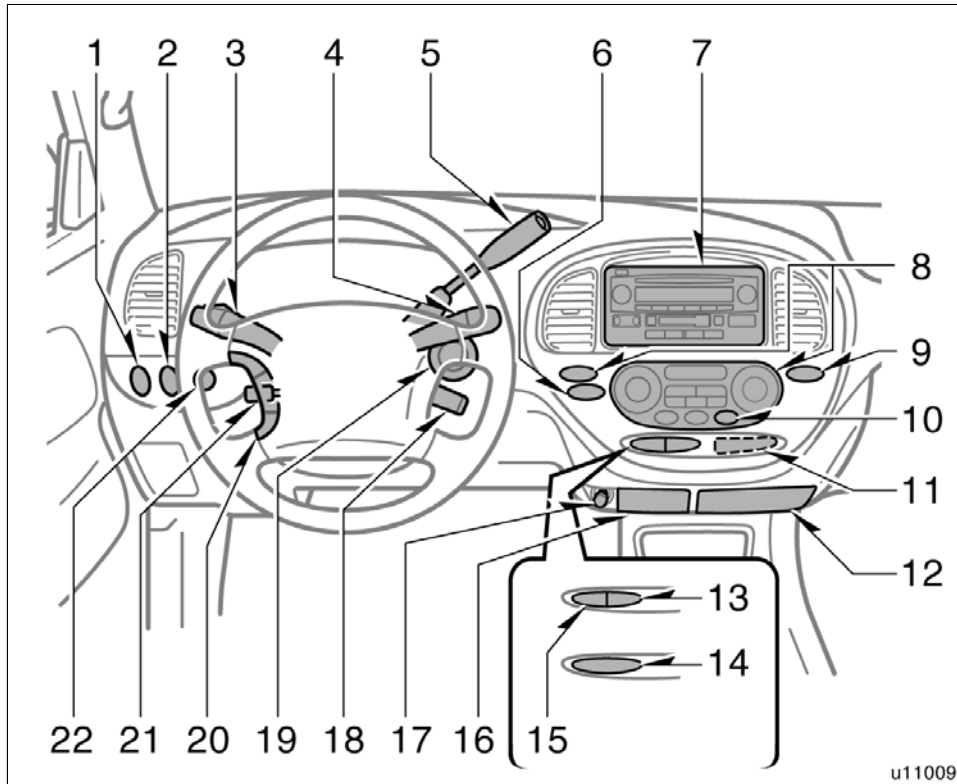

Instrument panel overview

1. Side vents
2. Instrument cluster
3. Center vents
4. Multi-information display
5. Personal lights
6. Garage door opener box or auxiliary box
7. Electric moon roof switches
8. Side defroster outlet
9. Glove box
10. Power door lock switches
11. Power window switches
12. Power outlets
13. Seat heater switches
14. Rear console box
15. Rear air conditioning controls
16. Headphone input jacks and headphone volume control dials
17. Input terminal adapter
18. Cup holders
19. Power rear view mirror control switches
20. Front drive control lever
21. Lower vent

04_SEQUOIA_U (L/O 0309)

- 22. Hood lock release lever
- 23. Parking brake pedal
- 24. Window lock switch

04_SEQUOIA_U (L/O 0309)

u11009y

1. Power back window switch
2. Power outlet main switch
3. Headlight, turn signal and front fog light switches
4. Wiper and washer switches
5. Automatic transmission selector lever
6. Emergency flasher switch
7. Car audio
8. Air conditioning controls
9. Front passenger's seat belt reminder light
10. Back window and rear view mirror defogger switch
11. Clock
12. Cup holder
13. Center differential lock switch (four-wheel drive models)
14. "TRAC OFF" switch (two-wheel drive models)
15. "4WD" switch
16. Ashtray
17. Cigarette lighter
18. Cruise control switch
19. Ignition switch

04_SEQUOIA_U (L/O 0309)

- 20. Audio remote control switches
- 21. Tilt steering lock release lever
- 22. Instrument panel light control knob

Instrument cluster overview

- | | | |
|---|----------------|-------------------------------------|
| 1. Oil pressure gauge | 4. Speedometer | 7. Trip meter reset knob |
| 2. Service reminder indicators and indicator lights | 5. Volt meter | 8. Odometer and two trip meters |
| 3. Tachometer | 6. Fuel gauge | 9. Engine coolant temperature gauge |