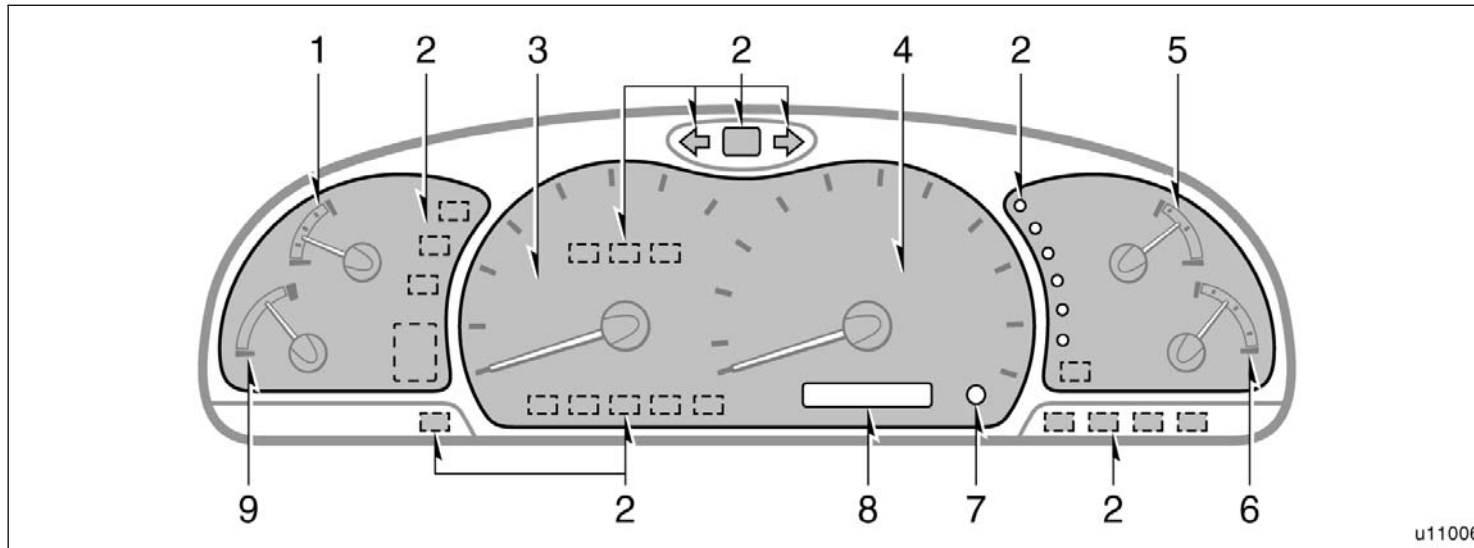

Instrument panel overview

1. Side vents
2. Instrument cluster
3. Center vents
4. Multi-information display
5. Personal lights
6. Garage door opener box or auxiliary box
7. Electric moon roof switches
8. Side defroster outlet
9. Glove box
10. Power door lock switches
11. Power window switches
12. Power outlets
13. Seat heater switches
14. Rear console box
15. Rear air conditioning controls
16. Headphone input jacks and headphone volume control dials
17. Input terminal adapter
18. Cup holders
19. Power rear view mirror control switches
20. Front drive control lever
21. Lower vent

04_SEQUOIA_U (L/O 0309)

- 20. Audio remote control switches
- 21. Tilt steering lock release lever
- 22. Instrument panel light control knob

Instrument cluster overview

- | | | |
|---|----------------|-------------------------------------|
| 1. Oil pressure gauge | 4. Speedometer | 7. Trip meter reset knob |
| 2. Service reminder indicators and indicator lights | 5. Volt meter | 8. Odometer and two trip meters |
| 3. Tachometer | 6. Fuel gauge | 9. Engine coolant temperature gauge |