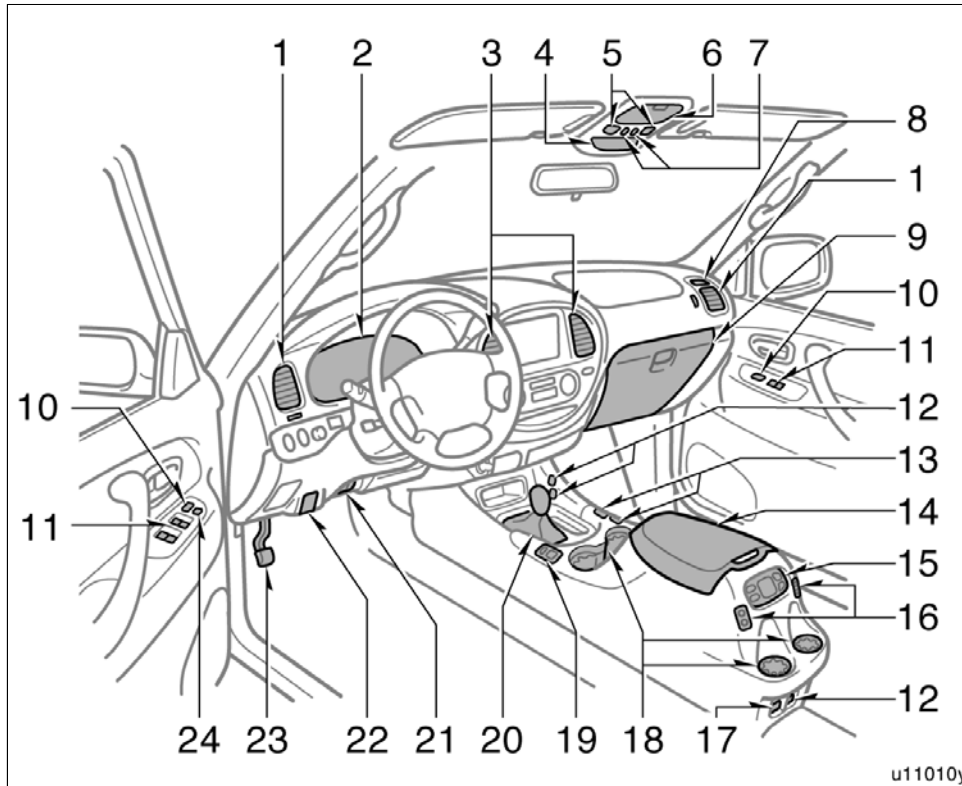

SECTION 1 - 1

OPERATION OF INSTRUMENTS AND CONTROLS

Overview of instruments and controls

Instrument panel overview	2
Instrument cluster overview	6
Indicator symbols on the instrument panel	7

04_SEQUOIA_U (L/O 0309)

Instrument panel overview

1. Side vents
2. Instrument cluster
3. Center vents
4. Multi-information display
5. Personal lights
6. Garage door opener box or auxiliary box
7. Electric moon roof switches
8. Side defroster outlet
9. Glove box
10. Power door lock switches
11. Power window switches
12. Power outlets
13. Seat heater switches
14. Rear console box
15. Rear air conditioning controls
16. Headphone input jacks and headphone volume control dials
17. Input terminal adapter
18. Cup holders
19. Power rear view mirror control switches
20. Front drive control lever
21. Lower vent

04_SEQUOIA_U (L/O 0309)

- 20. Audio remote control switches
- 21. Tilt steering lock release lever
- 22. Instrument panel light control knob

Instrument cluster overview

- | | | |
|---|----------------|-------------------------------------|
| 1. Oil pressure gauge | 4. Speedometer | 7. Trip meter reset knob |
| 2. Service reminder indicators and indicator lights | 5. Volt meter | 8. Odometer and two trip meters |
| 3. Tachometer | 6. Fuel gauge | 9. Engine coolant temperature gauge |