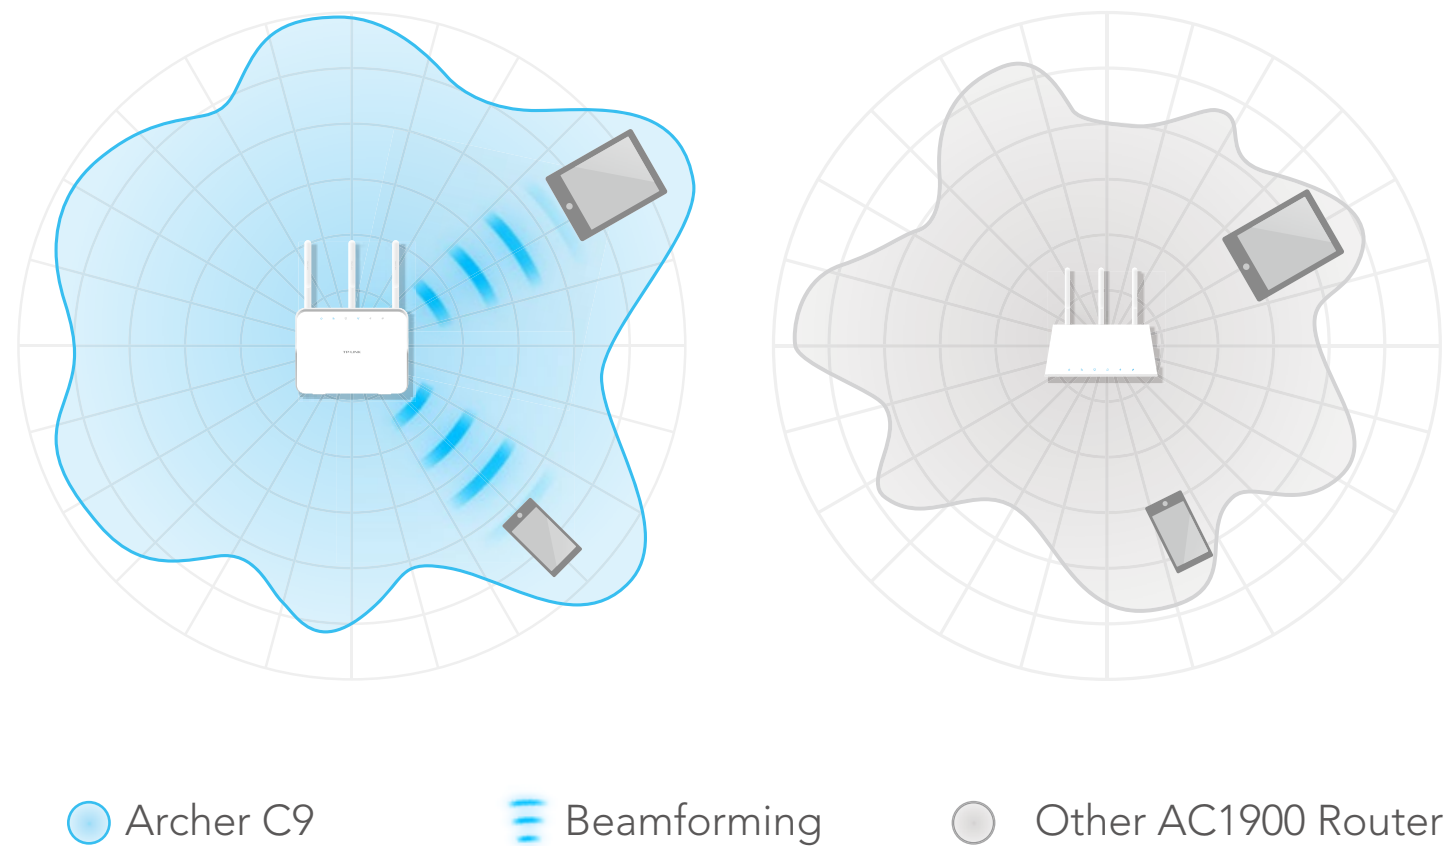

Ease of Use

- 3-Step Quick Installation – Easy Setup Assistant supporting multiple languages provides a quick & hassle free installation
- Fast Encryption – Easy one-touch WPA wireless security encryption with the WPS button
- Easy On/Off – Wi-Fi On/Off Button allows users to turn wireless radio on or off
- Power On/Off – Convenient power saving
- Hassle-free Management with Tether App – Tether App allows easy network management at your fingertips

Beamforming Technology For Laser-Focused Wi-Fi

Beamforming concentrates the Wi-Fi signal towards your devices, focusing the data transmission toward the most-needed directions. Superior Wi-Fi bandwidth utilization increases Wi-Fi range, delivering highly targeted and efficient Wi-Fi connections.