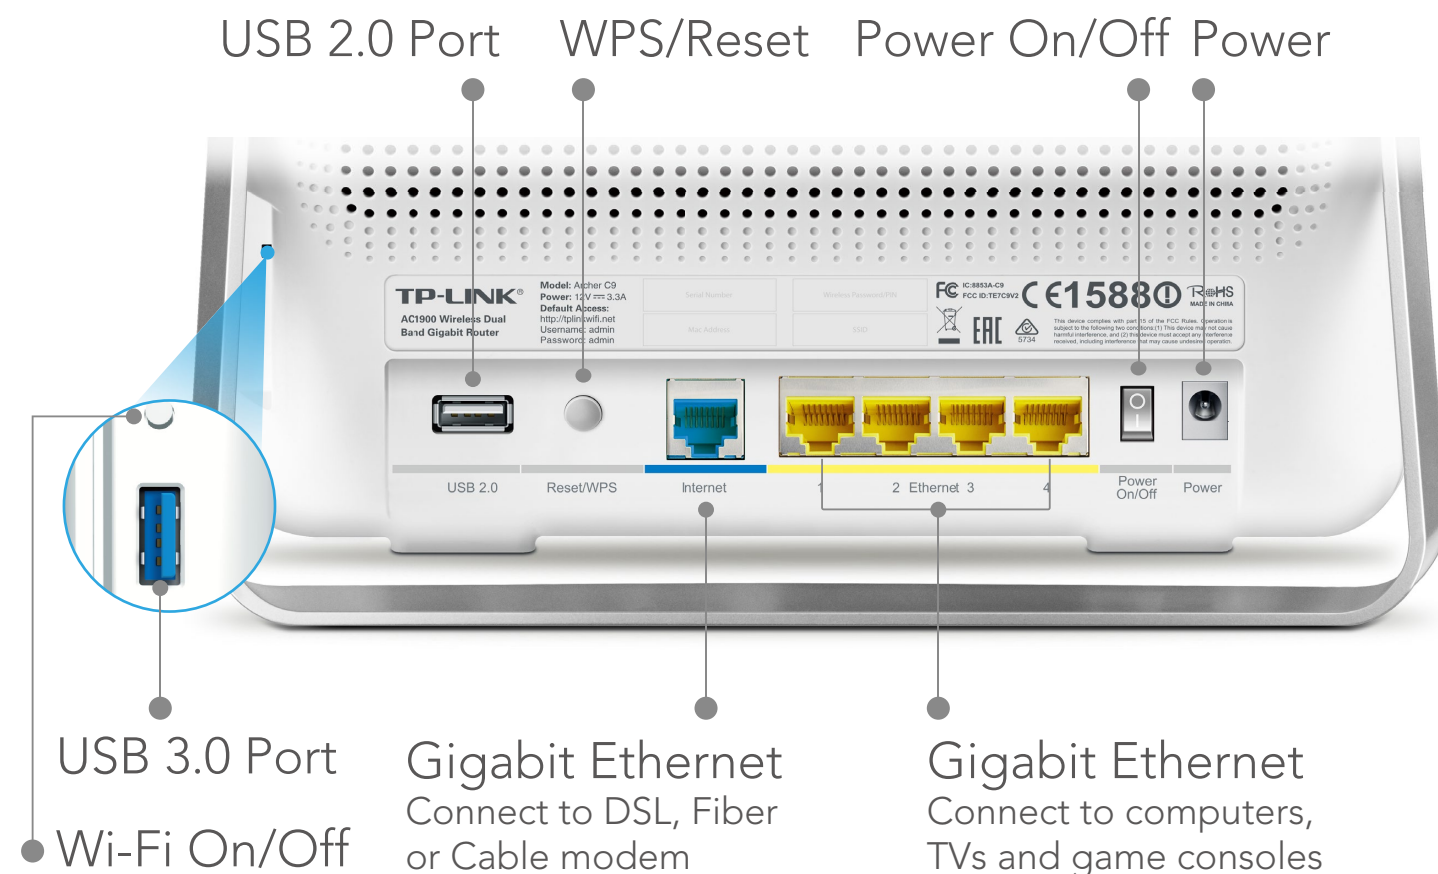

Beamforming Technology For Laser-Focused Wi-Fi

Beamforming concentrates the Wi-Fi signal towards your devices, focusing the data transmission toward the most-needed directions. Superior Wi-Fi bandwidth utilization increases Wi-Fi range, delivering highly targeted and efficient Wi-Fi connections.

Tether App Easy Network Management at Your Fingertips

TP-LINK Tether provides the easiest way to access and manage the router on your iOS and Android devices. From Setup to Parental Control, Tether provides a simple, intuitive user interface to see what the status of your router is, who's online and what their privileges are. TP-LINK Tether is going to be adaptable to more router models.

Specifications

Hardware

- **Ethernet Ports:** 4 10/100/1000Mbps LAN Ports & 1 10/100/1000Mbps WAN Port
- **USB Port:** 1 USB 3.0 Port + 1 USB 2.0 Port
- **Button:** WPS/Reset Button, Wireless On/Off Button, Power On/Off Button
- **External Power Supply:** 12V/3.3A
- **Dimensions (W x D x H):** 8.7 x 3.4 x 6.6 in. (221 x 86 x 168.5mm)
- **Antenna:** 3 Dual Band Detachable Antennas