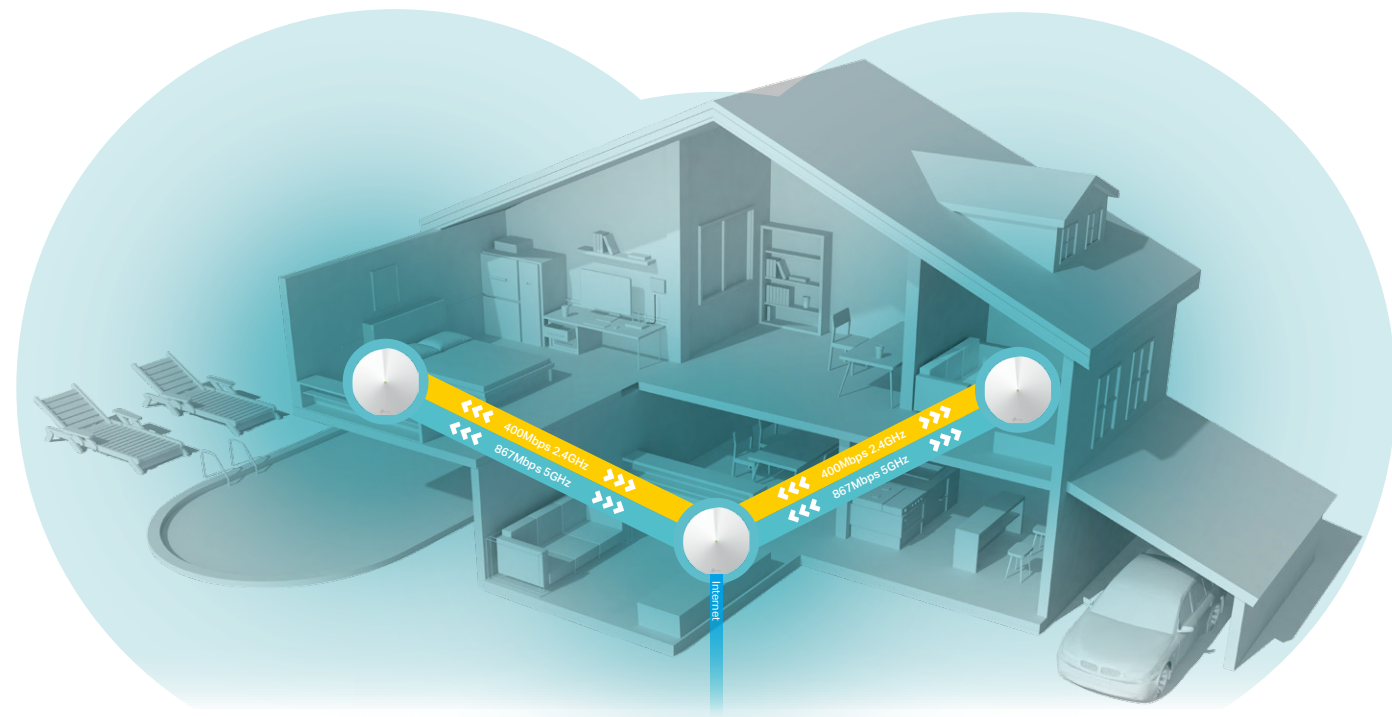

deco[™] | Whole Home Wi-Fi System
Mesh Wi-Fi System | Parental Controls | Antivirus

AC1300 Whole Home Wi-Fi System

Deco M5

Highlights

Fast. Stable. Everywhere.

Deco is the simplest way to guarantee a strong Wi-Fi signal in every corner of your home. Enjoy fast, stable connections for an army of devices in a whole-home coverage. Setup couldn't be easier with the Deco app there to walk you through every step.

Wi-Fi Dead-Zone Killer

Eliminate weak signal areas with whole home Wi-Fi. No more searching around for a stable connection.

TP-Link HomeCare™

HomeCare ensures every device on your network remains protected, with a threat database updated live by Trend Micro™.

Powerful parental controls can limit online time and block inappropriate content according to unique profiles created for each family member.

TP-Link Mesh Technology

Decos work together to form one unified Wi-Fi network. Walk through your home and stay connected with the fastest possible speeds thanks to Deco's seamless coverage, powered by TP-Link Mesh Technology.

Assisted Setup

The Deco app helps you easily find the ideal spot to place each unit

- **Auto Connection Test** – Test the internet connection of your Decos and helps to identify a suitable location for them
- **Remote Management** – Manage your Deco network from a smartphone or tablet via the app, no matter where you find yourself
- **Online Upgrade** – Keep informed of the latest firmware updates