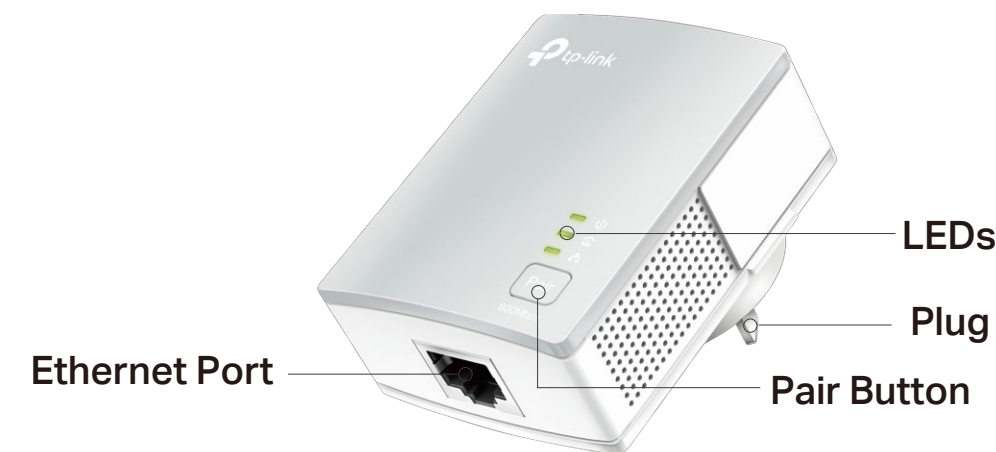

Range

- 300 meters Range – Up to 300 meters / 1000 feet range over the existing household power circuit.

Security

- Pair Button – 128-bit AES encryption easily at a push of the "Pair" button

Design

- Compact Design – Small and elegant, fits your room

Energy Saving

- Power Saving – Power Saving Mode helps reducing power consumption by up to 85%

Specifications

Hardware

- Plug Type: AU
- Standards and Protocols: HomePlug AV, IEEE 1901, IEEE 802.3, IEEE 802.3u
- Power Consumption: Maximum: 2.5W
Typical: 2.3W
Standby: 0.36W
- Range: 300 meters / 1000 feet over electrical circuit
- Button: Pair Button
- LED Indicator: Power, Powerline, Ethernet
- Dimensions (W x D x H): 2.6 x 2.0 x 1.1 in (65 x 52 x 28.5 mm)