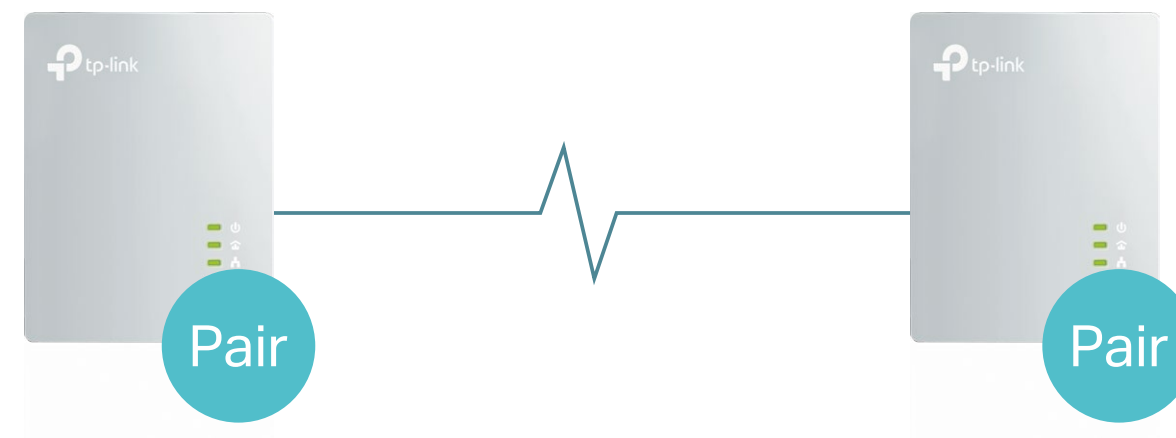

AV600 Powerline Starter Kit

Smooth HD Streaming
in Every Room

TL-PA411 KIT

 HomePlug
AV 600Mbps

 One-Button
Security

 Plug, Pair
and Play

Highlights

HomePlug AV Standard Compliant

The HomePlug AV standard creates high-speed data transfer rates of up to 600Mbps to support all your online activities.

One-Button Security

Simply push the Pair button on the adapters, and quickly set up a hassle-free powerline network.

Features

Speed

- Ultra-fast Powerline Speed – HomePlug AV standard compliant, high-speed data transfer rate of up to 600Mbps, ideal for Ultra HD streaming and online gaming
- Ethernet Port – The Ethernet port allows your TV, game console or PC to connect to the internet at high speed

Range

- 300 meters Range – Up to 300 meters / 1000 feet range over the existing household power circuit.

Security

- Pair Button – 128-bit AES encryption easily at a push of the "Pair" button

Design

- Compact Design – Small and elegant, fits your room