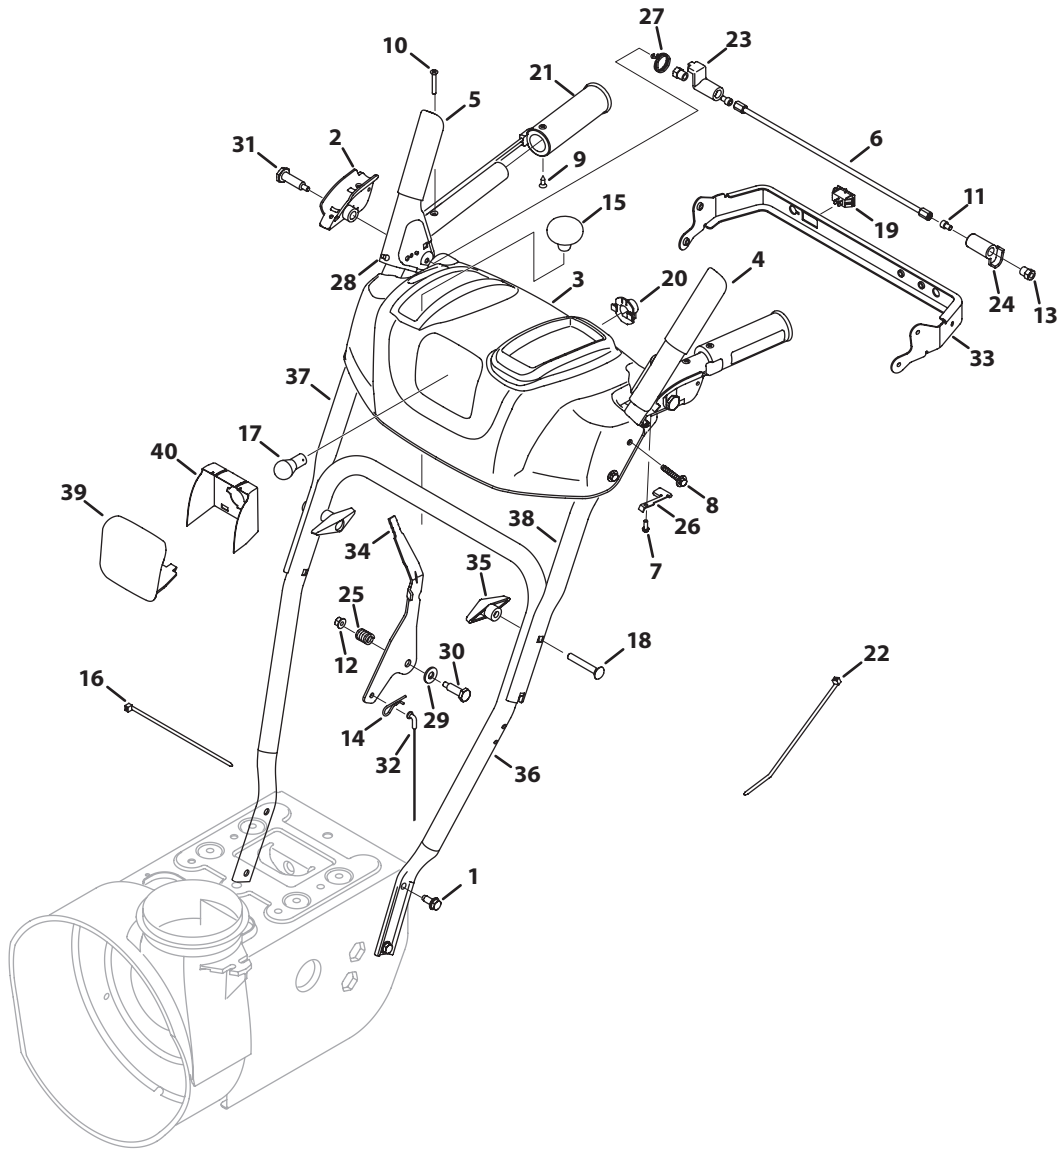

K/L-Style Panel

K/L-Style Panel

Ref.	Part Number	Description
1	710-04484	Screw, Taptite, 5/16-18 x .750
2	631-04134B	Clutch Lock, RH
—	631-04133A	Clutch Lock, LH
3	931-05348A	Handle Panel Gray, includes 39 & 40
	931-04183	Handle Panel Black, includes 39 & 40
4	684-04105B	Auger Engage, Black
5	684-04106C	Drive Engage, Black
6	684-04250	Pivot Rod
7	710-04326	Screw, Plastite, 8-16 x .50
8	710-04586	Screw, Taptite, 1/4-20 x 1.625
9	710-0837	Screw, 10-16 x 0.625
10	710-1233	Screw, 10-24 x 1.375
11	710-3069	Screw, 1/4-20 x .50
12	712-04064	Nut, Flange Lock, 1/4-20
13	712-04081A	Nut, Hex, 1/4-20
14	914-0145	Click Pin, .092 x 1.64
15	720-04039	Shift Knob
16	725-0157	Cable Tie, 7"
17	925-1629	Lamp, 12.8V, 357cc Engine
18	710-0572	Screw, Carriage, 5/16-18 x 2.25
19	725-04393	Heated Grip Switch
20	925-1649	Lamp Socket
21	725-05149	Heated Grip
—	720-0274	Grip

Ref.	Part Number	Description
22	926-0154	Cable Tie, Push Mount
23	731-04894D	Plate, Lock
24	731-04896B	Cam, Clutch Lock
25	732-0193	Compression Spring, .39 x .60 x .88
26	732-04219C	Clutch Lock Spring
27	732-04238	Torsion Spring, 0.8156 x .3038
28	935-0199A	Rubber Bumper
29	936-0267	Washer, Flat, .385 x .87
30	738-04125	Screw, Shield, .374 x 1.05
31	738-04348	Screw, Shoulder, .437 x 1.345 x 1/4-20
32	946-04396A	Speed Selector Cable
33	790-00248C	Panel Bracket
34	790-00311A	Shift Lever
35	920-0284	Wing Knob
36	749-04138A	Lower Handle
37	749-04190A	Upper RH Handle
38	749-04191A	Upper LH Handle
39	731-05320	Lens Panel
40	777X41803	Lens Label
—	925-04137	Harness Assembly
—	725-05148	Heated Grips Harness, 357cc Engine
—	725-04694A	Heated Grips Harness, 179cc & 208cc Engines