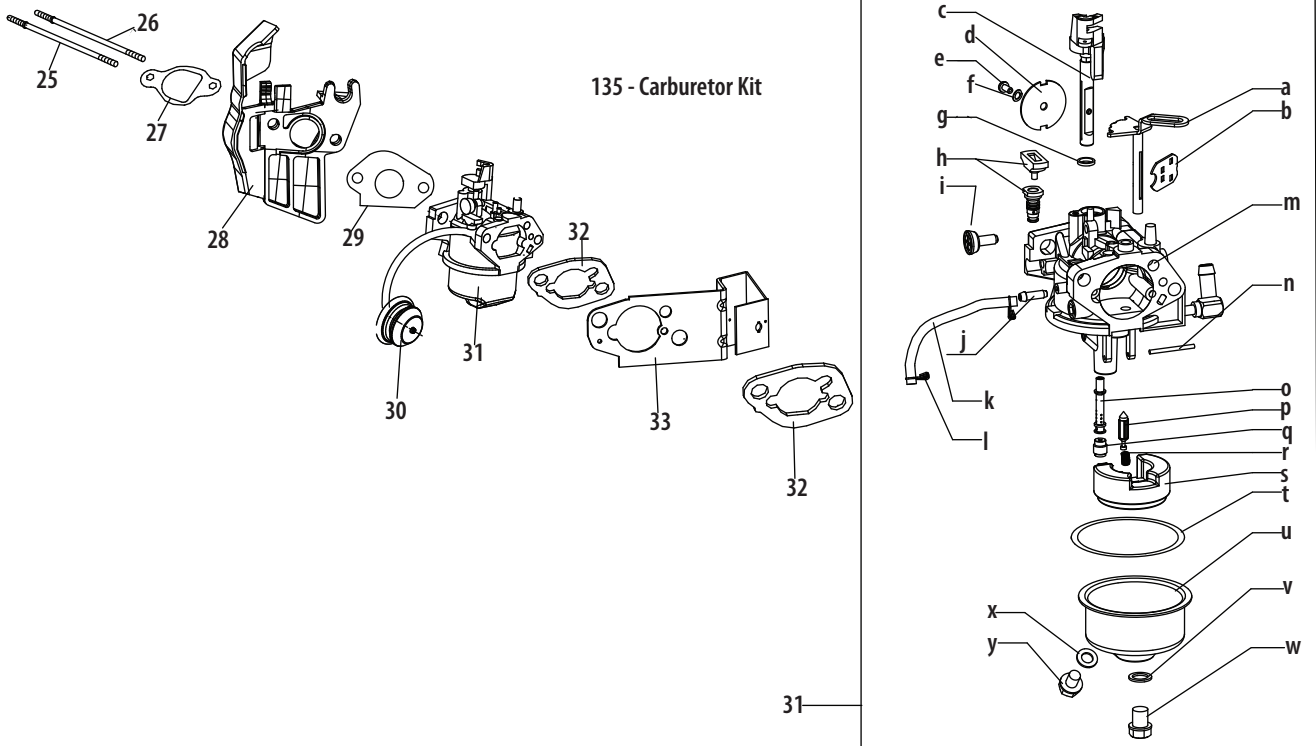

265-SUA Carburetor Assembly

Ref.	Part Number	Description
25	710-04939	Stud M6×117
26	710-04910	Stud M6×105
27	951-11567	Carburetor Insulator Gasket
28	951-11896	Carburetor Insulator
29	951-11569A	Carburetor Gasket
30	951-10639A	Primer Assembly
30	951-11824	Primer Bulb
31	951-12705	Carburetor Assembly
32	951-11897	Carburetor Gasket Plate
33	951-11112	Choke Control
135	951-14050	Carburetor Kit (Incl. h,n,o,p,q,r,s,t,v,x)
a	n/a	Choke Shaft
b	n/a	Choke Plate
c	n/a	Throttle Shaft
d	n/a	Throttle Plate
e	710-05469	Screw M3×6
f	736-04638	Lock Washer
g	n/a	Gasket, Throttle Plate

Ref.	Part Number	Description
h	n/a	Idle Jet Assembly (0.34)
i	n/a	Idle Speed Adjusting Screw
j	n/a	Primer Pipe
k	951-11699	Primer Hose
l	951-11906	Hose Clamp
m	n/a	Carburetor Body
n	n/a	Float Pin
o	n/a	Emulsion Tube (P18-019)
p	951-12875	Needle Valve
q	n/a	Main Jet (#73)
r	n/a	Needle Valve Spring
s	n/a	Float
t	951-11589	Fuel Bowl O-Ring
u	n/a	Fuel Bowl
v	951-11348	Fuel Bowl Mounting Bolt Gasket
w	710-04945	Fuel Bowl Mounting Bolt
x	951-11349	Fuel Bowl Drain Bolt Gasket
y	710-04938	Fuel Bowl Drain Bolt