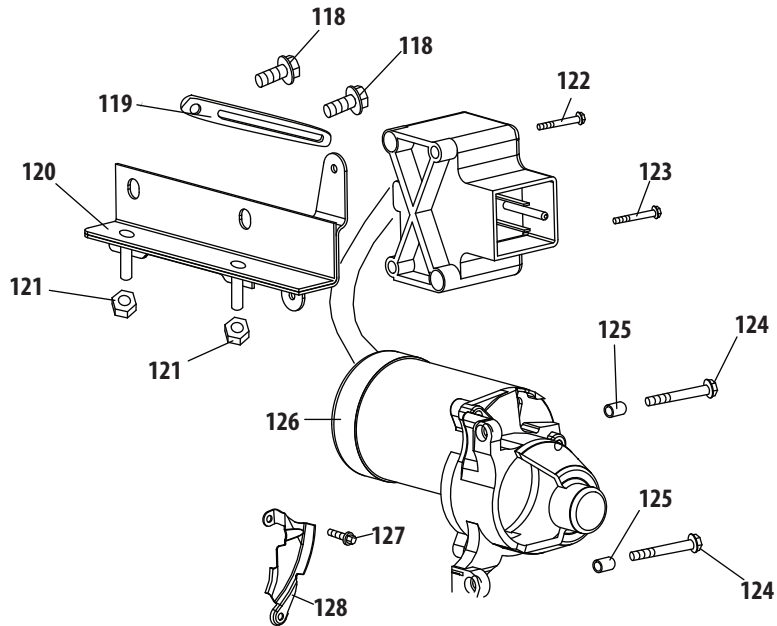

Ref.	Part Number	Description
118	710-04914	Bolt - Flange M6
119	951-11680	Flexible Clamp
120	951-11114	Bracket - Switch Housing Mount
121	712-05015	Nut
122	710-04965	Screw M4 X 55
123	710-04935	Screw - M4 X 60
124	710-05182	Bolt-M6 X 32
125	715-04088	Pin - Dowel
126	951-10645A	Electric Starter
127	710-04915	Bolt - M6 X 12 Zin
128	951-11109	Shield - Blower Housing