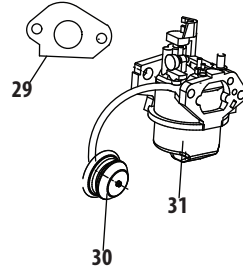

370-SUC Carburetor

135 - Carburetor Kit - Deni

136 - Carburetor Kit - Huayi

370-SUC Carburetor

Ref.	Part Number	Description
25	710-04939	Stud M6×117
26	710-04910	Stud M6×105
27	951-11567	Carburetor Insulator Gasket
28	951-11896	Carburetor Insulator
29	951-11569A	Carburetor Gasket
30	951-10639A	Primer Assembly
30	951-11824	Primer Bulb
31	951-14026A	Carburetor Assembly: - Huayi
31	951-14027A	Carburetor Assembly: - Deni
32	951-11897	Carburetor Gasket Plate
33	951-11112	Choke Control Bracket
135	951-14154	Carburetor Kit - Deni (Incl. h,n,o,p,q,r,s,t,v,x)
136	951-12788A	Carburetor Kit - Huayi (Incl. h,n,o,p,q,r,s,t,v,x)
a	n/a	Choke Shaft
b	n/a	Choke Plate
c	n/a	Throttle Shaft
d	n/a	Throttle Plate
e	710-05469	Screw M3×6
f	736-04638	Lock Washer

Ref.	Part Number	Description
g	n/a	Gasket, Throttle Plate
h	n/a	Idle Jet Assembly (0.45)
i	n/a	Idle Speed Adjusting Screw
j	n/a	Mixture Screw
k	951-11699	Primer Hose
l	951-11906	Hose Clamp
m	n/a	Carburetor Body
n	n/a	Float Pin
o	n/a	Emulsion Tube (P19-010)
p	951-12875	Needle Valve - Huayi
p	751-14049	Needle Valve - Deni
q	n/a	Main Jet (#74)
r	n/a	Needle Valve Spring
s	n/a	Float
t	951-11589	Fuel Bowl O-Ring
u	n/a	Fuel Bowl
v	951-11348	Fuel Bowl Mounting Bolt Gasket
w	710-04938	Fuel Bowl Mounting Bolt
x	951-11349	Fuel Drain Bolt Gasket
y	710-04945	Fuel Drain Bolt