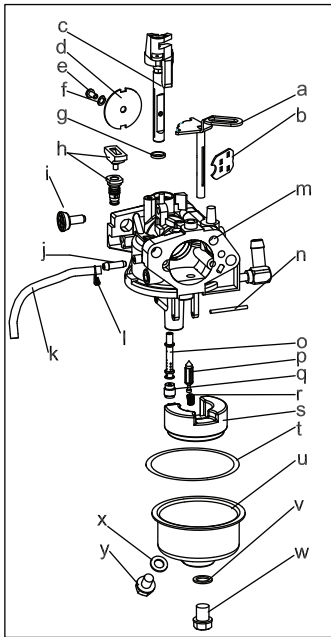

370-SUC Carburetor

135 - Carburetor Kit - Deni

136 - Carburetor Kit - Huayi

370-SUC Carburetor

Ref.	Part Number	Description
25	710-04939	Stud M6×117
26	710-04910	Stud M6×105
27	951-11567	Carburetor Insulator Gasket
28	951-11896	Carburetor Insulator
29	951-11569A	Carburetor Gasket
30	951-10639A	Primer Assembly
30	951-11824	Primer Bulb
31	951-14026A	Carburetor Assembly: - Huayi
31	951-14027A	Carburetor Assembly: - Deni
32	951-11897	Carburetor Gasket Plate
33	951-11112	Choke Control Bracket
135	951-14154	Carburetor Kit - Deni (Incl. h,n,o,p,q,r,s,t,v,x)
136	951-12788A	Carburetor Kit - Huayi (Incl. h,n,o,p,q,r,s,t,v,x)
a	n/a	Choke Shaft
b	n/a	Choke Plate
c	n/a	Throttle Shaft
d	n/a	Throttle Plate
e	710-05469	Screw M3×6
f	736-04638	Lock Washer

Ref.	Part Number	Description
g	n/a	Gasket, Throttle Plate
h	n/a	Idle Jet Assembly (0.45)
i	n/a	Idle Speed Adjusting Screw
j	n/a	Mixture Screw
k	951-11699	Primer Hose
l	951-11906	Hose Clamp
m	n/a	Carburetor Body
n	n/a	Float Pin
o	n/a	Emulsion Tube (P19-010)
p	951-12875	Needle Valve - Huayi
p	751-14049	Needle Valve - Deni
q	n/a	Main Jet (#74)
r	n/a	Needle Valve Spring
s	n/a	Float
t	951-11589	Fuel Bowl O-Ring
u	n/a	Fuel Bowl
v	951-11348	Fuel Bowl Mounting Bolt Gasket
w	710-04938	Fuel Bowl Mounting Bolt
x	951-11349	Fuel Drain Bolt Gasket
y	710-04945	Fuel Drain Bolt