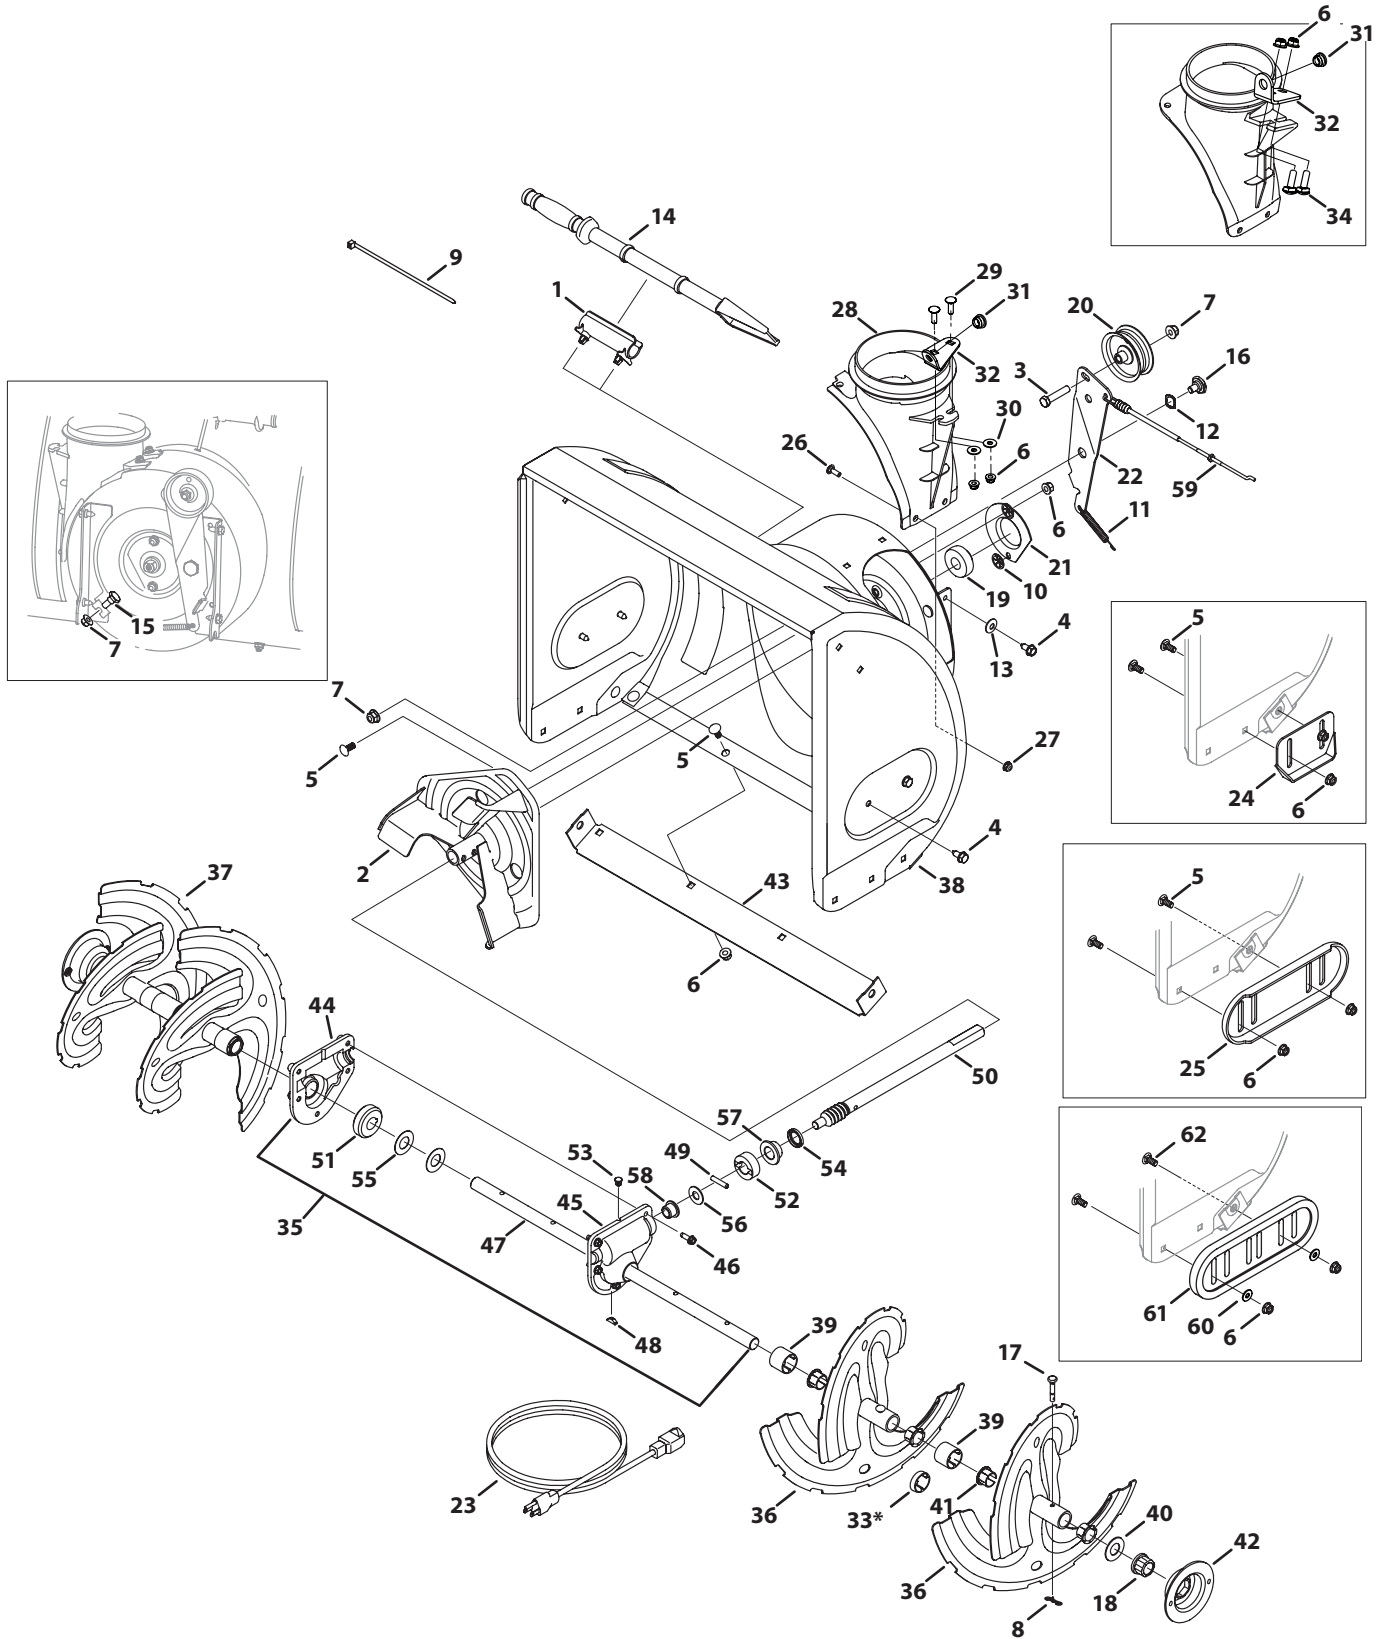

Auger & Auger Housing

* 30" models only

Auger & Auger Housing

Ref.	Part Number	Description
1	731-2635	Cleanout Tool Mount
2	684-04057A	Impeller Assembly, 12"
3	710-0347	Hex Screw, 3/8-16 x 1.75
4	710-04484	Hex Washer Screw, 5/16-18 x .750
5	710-0451	Carriage Bolt, 5/16-18 x .750
6	712-04063	Flange Lock Nut, 5/16-18
7	712-04065	Flange Lock Nut, 3/8-16
8	714-04040	Bow-Tie Cotter Pin
9	725-0157	Cable Tie, 3/16 x .05 x 7.4
10	926-04012	Push Nut, .25 Dia.
11	732-04460	Extension Spring
12	736-0174	Wave Washer, .625 x .885 x .015
13	736-0242	Bell Washer, .340 x .872 x .060
14	931-2643	Chute Cleanout Tool
15	738-0143	Shoulder Bolt, .496 x .336 x 3/8-16
16	938-0281	Shoulder Screw, .625 x .17 x 3/8-16
17	738-04124A	Shear Pin, .25 x 1.50
18	941-0245	Hex Flange Bearing, .75 ID
19	941-0309	Ball Bearing, .75 ID x 1.85 OD
20	756-04224	Idler Pulley, 2.75 OD
21	790-00075	Bearing Housing, 1.85 ID
22	790-00080B	Auger Idler Bracket
23	929-0071A	Extension Cord (Electric Start Only)
24	784-5580	Skid Shoe
25	790-00091	Deluxe Skid Shoe
26	710-0703	Carriage Screw, 1/4-20 x .75
27	712-04064	Flange Lock Nut, 1/4-20
28	731-04705D	Chute Adapter, 5"
—	731-07525	Chute Adapter, 5" (4-way)
—	731-07117	Chute Adapter, 5" (side crank)
29	710-0276	Carriage Screw, 5/16-18 x 1.00
30	936-0159	Flat Washer, .349 x .879 x .063
31	941-0475	Plastic Bushing, .380 ID
32	784-5647	Chute Crank Bracket
33*	731-04871	Spacer, 1.250 x .75 ID x 3/16 LG
34	710-04071	Carriage Bolt, 5/16-18 x 1.00
35	918-04170B	Gearbox Assembly, 22"
—	918-04171B	Gearbox Assembly, 24"
—	918-04172B	Gearbox Assembly, 26"
—	918-04173A	Gearbox Assembly, 28"
—	918-04165A	Gearbox Assembly, 30"
36	684-04107	Spiral Assembly, LH

Ref.	Part Number	Description
37	684-04108	Spiral Assembly, RH
38	684-04266	Auger Housing Assembly, 22"
—	684-04265	Auger Housing Assembly, 24"
—	684-04270	Auger Housing Assembly, 24" (T-B)
—	684-04264	Auger Housing Assembly, 26"
—	684-04271	Auger Housing Assembly, 26" (T-B)
—	684-04268	Auger Housing Assembly, 28"
—	684-04272	Auger Housing Assembly, 28" (T-B)
—	684-04267	Auger Housing Assembly, 30"
39	731-04870	Spacer, 1.2500 x .75 ID x 1.00
40	736-0188	Flat Washer, .76 x 1.49 x .06
41	741-0493A	Flange Bushing, .800 ID x .910 OD
42	790-00087A	Bearing Housing, 1"
43	790-00117	Shave Plate, 22"
—	790-00120	Shave Plate, 24"
—	790-00121	Shave Plate, 26"
—	790-00118	Shave Plate, 28"
—	790-00119	Shave Plate, 30"
44	918-0123A	Housing Assembly, RH
45	918-0124A	Housing Assembly, LH
46	710-0642	Hex Washer Screw, 1/4-20 x .750
47	711-04286	Auger Axle, 22"
—	711-04285	Auger Axle, 24"
—	711-04284	Auger Axle, 26"
—	711-04283	Auger Axle, 28"
—	711-04282	Auger Axle, 30"
48	914-0161	Hi-Pro Key
49	715-04021	Dowel Pin, .25 OD x 1.25 LG
50	917-04126	Worm Shaft, .75 OD
51	917-04861	Worm Gear 20 T, 22", 24" & 26"
—	917-0528A	Worm Gear 20 T, 28" & 30"
52	718-04071	Thrust Collar, .756 ID x .600
53	721-0325	Plug, 1/4 x .437
54	721-0327	Oil Seal, .75 x 1.131 x .188
55	936-0351	Flat Washer, .760 ID x 1.50 ID
56	736-3084	Flat Washer, .51 x 1.12 x .06
57	741-0662	Flange Bearing, .75 ID x 1.0 OD x .59
58	741-0663	Flange Bearing, .50 ID x .75 OD x .59
59	946-04230A	Auger Drive Cable
60	936-0159	Washer, Flat, .349 x .879
61	731-05984A	Slide Shoe, Poly
62	710-0276	Carriage Screw, 5/16-18 x 1.00