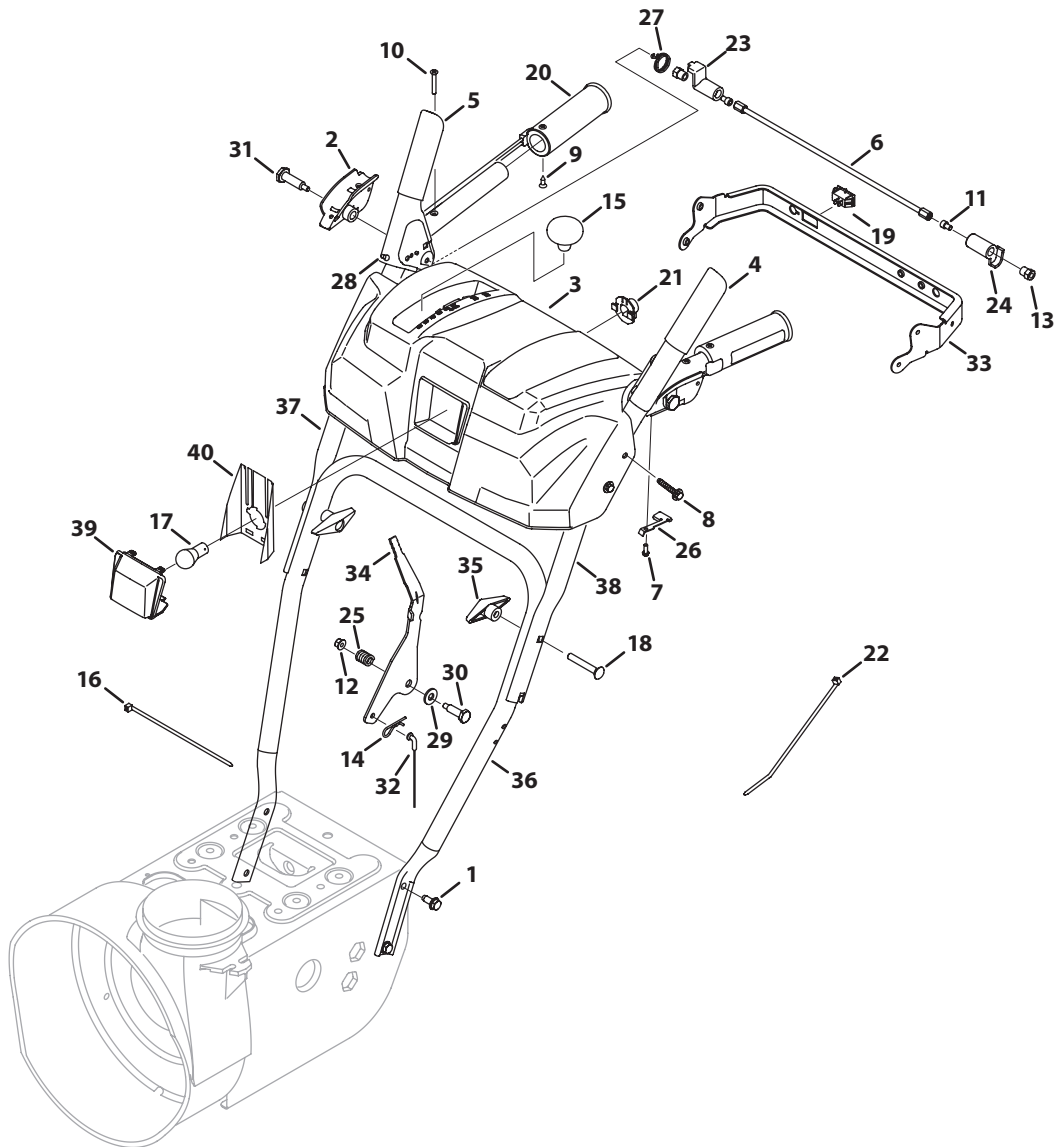

N/P/Q-Style Panel

N/P/Q-Style Panel

Ref.	Part Number	Description
1	710-04484	Screw, Taptite, 5/16-18 x .750
2	631-04134B	Clutch Lock, RH
—	631-04133A	Clutch Lock, LH
3	931-04181A	Handle Panel w/ Light
—	731-05334B	Handle Panel w/o Light
4	684-04105B	Auger Engage
5	684-04106C	Drive Engage
6	684-04250	Pivot Rod
7	710-04326	Screw, Plastite, 8-16 x .50
8	710-04586	Screw, Taptite, 1/4-20 x 1.625
9	710-0837	Screw, 10-16 x 0.625
10	710-1233	Screw, 10-24 x 1.375
11	710-3069	Screw, 1/4-20 x .50
12	712-04064	Nut, Flange Lock, 1/4-20
13	712-04081A	Nut, Hex, 1/4-20
14	914-0145	Click Pin, .092 x 1.64
15	720-04039	Shift Knob
16	725-0157	Cable Tie, 7"
17	925-1629	Lamp, 12.8V
18	710-0572	Screw, Carriage, 5/16-48 x 2.25
19	725-04393	Heated Grip Switch
20	725-05149	Heated Grip
—	720-0274	Grip

Ref.	Part Number	Description
21	925-1649	Lamp Socket
22	926-0154	Cable Tie, Push Mount
23	731-04894D	Plate, Lock
24	731-04896B	Cam, Clutch Lock
25	732-0193	Compression Spring, .39 x .60 x .88
26	732-04219C	Clutch Lock Spring
27	732-04238	Torsion Spring, 0.8156 x .3038
28	935-0199A	Rubber Bumper
29	936-0267	Washer, Flat, .385 x .87
30	738-04125	Screw, Shield, .374 x 1.05
31	738-04348	Screw, Shoulder, .437 x 1.345 x 1/4-20
32	946-04396A	Speed Selector Cable
33	790-00248C	Panel Bracket
34	790-00311A	Shift Lever
35	920-0284	Wing Knob
36	749-04138A	Lower Handle
37	749-04190A	Upper RH Handle
38	749-04191A	Upper LH Handle
39	731-05319	Lens Panel, Troy-Bilt
40	777X41805	Lens Label, Troy-Bilt
—	729-04035	Amp Connector, Not Shown
—	925-04137	Harness Assembly, Not Shown
—	725-05148	Heated Grips Harness, Not Shown