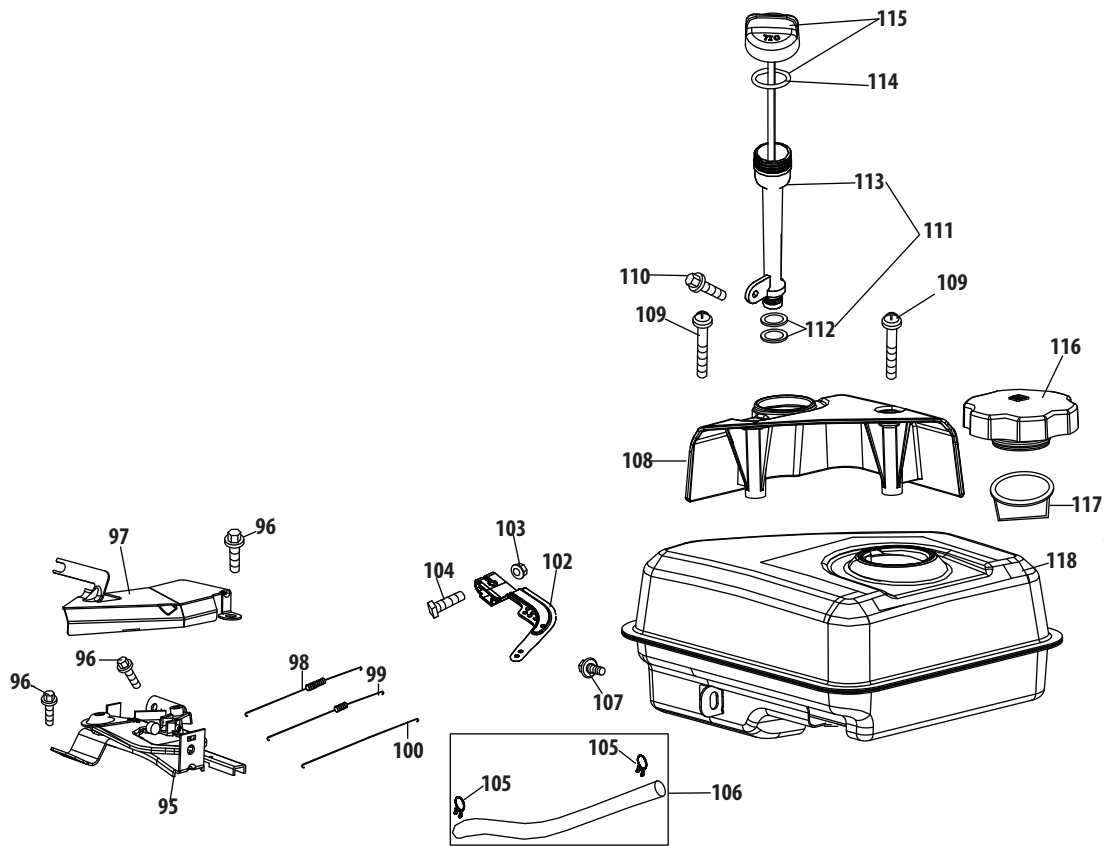

370-SUC Fuel Tank & Mounting

Ref.	Part Number	Description
95	951-10758	Throttle Bracket
96	710-05103	Bolt M6×12
97	951-11108	Governor Linkage Shield
98	951-11935	Governor Spring
99	951-10664	Throttle Linkage Spring
100	951-10665	Throttle Linkage
102	951-11106	Governor Arm
103	712-04212	Nut M6
104	710-04908	Governor Arm Bolt
105	951-11700	Fuel Hose Clamp
106	951-10650	Kit-Fuel Line
107	710-04915	Bolt M6×12

Ref.	Part Number	Description
108	951-11914	Dipstick Decoration Cover
109	710-04905	Bolt
110	710-04915	Bolt M6×12
111	951-11913	Oil Fill Tube Assembly
112	951-11904	Dipstick O-Ring
113	951-10656	Oil Fill Tube
114	951-11381	Dipstick O-Ring
115	951-12482	Dipstick Asm
116	951-12533	Fuel Cap Assembly
117	951-11933	Fuel Level Indicator
118	951-10653B	Fuel Tank Assembly