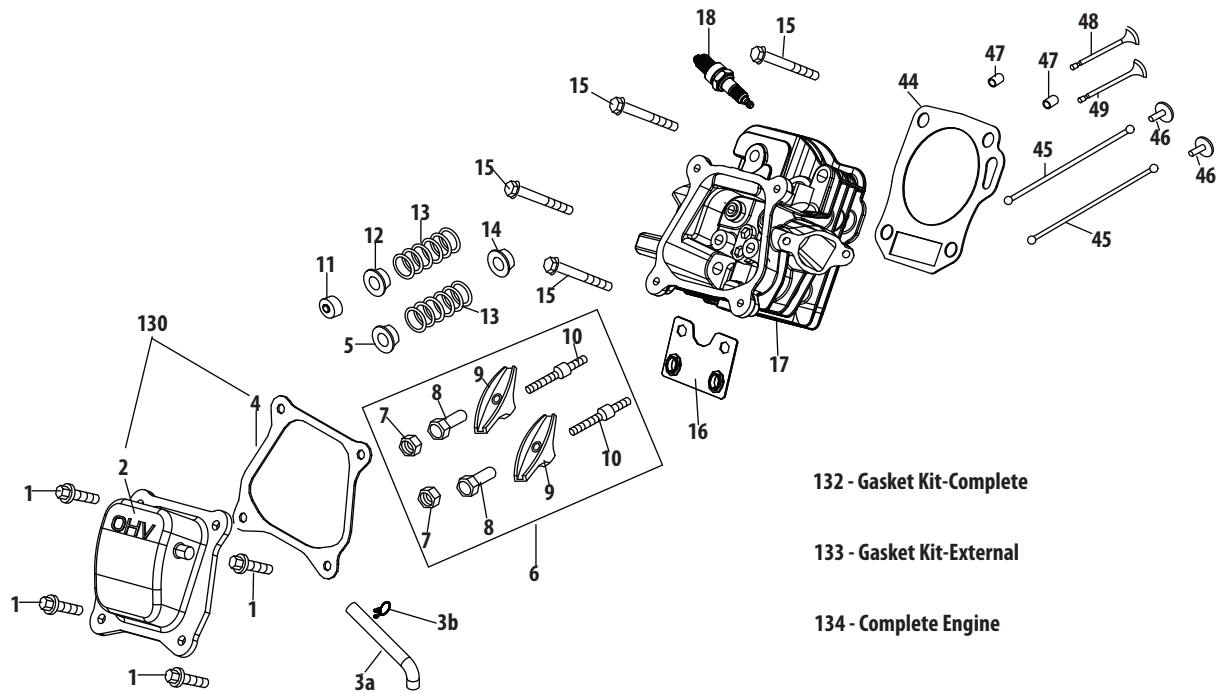

Ref.	Part Number	Description
35	712-04213	Nut
36	951-11284	Choke Knob
37	951-10757	Throttle Control Knob
38	951-10637	Key Switch Assembly
40	731-05632	Key
41	951-10640	Choke Linkage
42	951-10635	Heater Box
43	710-04943	Bolt M6×28