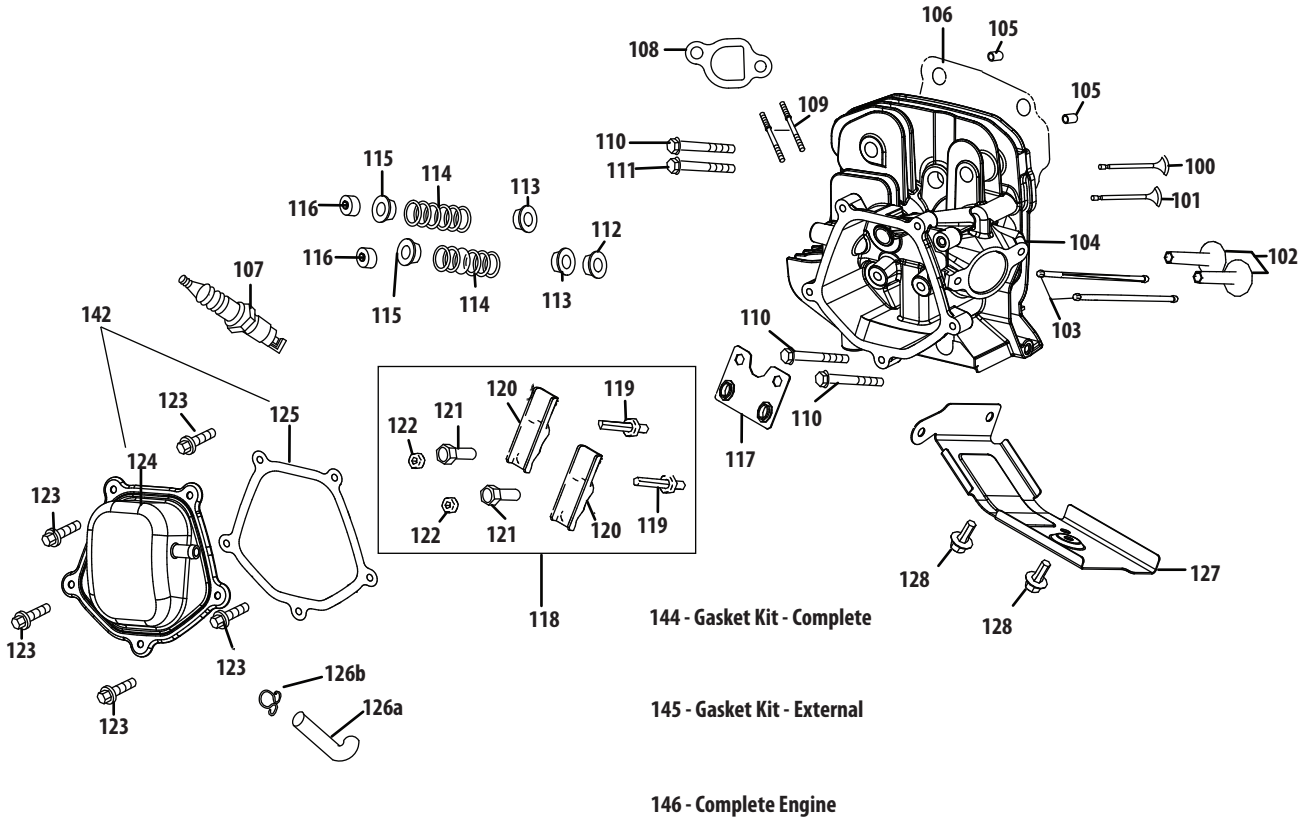

483-SUB Cylinder Head

483-SUB Cylinder Head

Ref.	Part Number	Description	Ref.	Part Number	Description
100	951-11337	Valve Kit	116	951-12081	Exhaust Lash Cap
101	951-11337	Valve Kit	117	951-11965	Push Rod Guide
102	951-11962	Tappet	118	951-11981	Rocker Arm Assembly
103	951-11335	Push Rod Kit	119	710-04962	Bolt, Pivot
104	951-12555	Cylinder Head Kit (Inc.106,110-112,125)	120	951-11966	Rocker Arm
	951-11329B	Cylinder Head Assembly (Inc.100,101,104,106,108-112, 114-122,125,129-133)	121	751-11123	Adjusting Nut ,Valve
105	715-04097	Dowel Pin	122	751-11124	Pivot Locking Nut
106	951-11963	Cylinder Head Gasket	123	710-05054	Valve Cover Bolt
107	951-10292	Spark Plug/F6Rtc	124	951-11220	Valve Cover
108	951-11212	Muffler Gasket	125	951-11967	Valve Cover Gasket
109	710-04964	Exhaust Stud M8×48.5	126a	731-07059	Breather Hose
109	951-11207	Muffler Stud Assembly	126b	726-04101	Breather Hose Clamp
110	710-06064	Bolt M10×1.25×87	127	951-11317	Cylinder Baffle
111	710-06065	Bolt M10×1.25×65	128	710-04915	Bolt M6×12
112	951-11964	Intake Valve Seal	142	951-11333	Valve Cover Kit
113	951-12077	Intake Valve Spring Retainer	144	951-11330A	Gasket Kit - Complete (Inc.52,59,65,79,81,106, 108,125,131-133)
114	951-12078	Valve Spring	145	951-11331	Gasket Kit - External (Inc.79,108,125,131-133)
115	951-12080	Exhaust Valve Spring Retainer	146	952Z483-SUB	Complete Engine