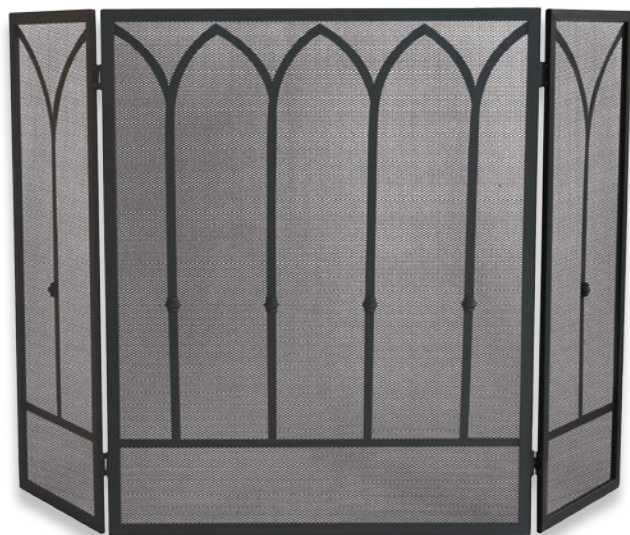

S-1342 3 Fold Black Wrought Iron Screen with Duck Scene
30" High x 54.5" Wide (28.5 lbs.)

Black Wrought Iron

S-1028

S-1127

S-1049

S-1031

- S-1028** Wrought Iron Black Sparkguard
33" High x 44" Wide (19.6 lbs.)
- S-1127** Wrought Iron Black Sparkguard
31.5" High x 41" Wide (18 lbs.)