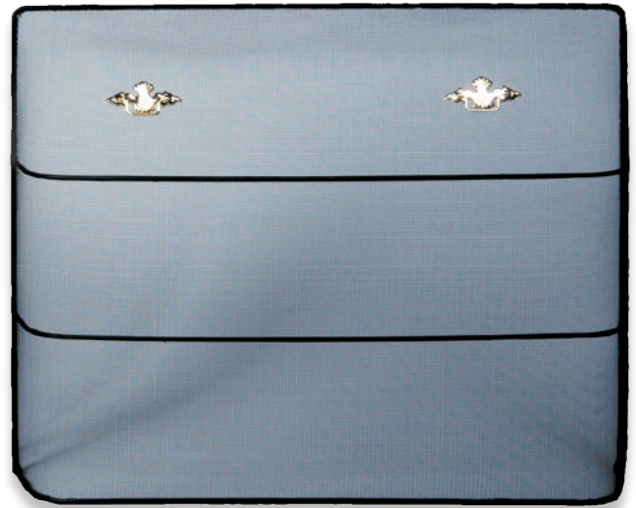

Specialty Line

S-6043

1. S-6037 Black Sparkguard
   31" High x 37" Wide (9 lbs.)
2. S-6043 Black Sparkguard
   33" High x 43" Wide (10 lbs.)

1. S-2653 5 Fold Polished Brass
   Large Diameter Screen
   33.5" High x 67" Wide (17 lbs.)
2. S-3655 5 Fold Black Large Diameter Screen
   33.5" High x 67" Wide (17 lbs.)