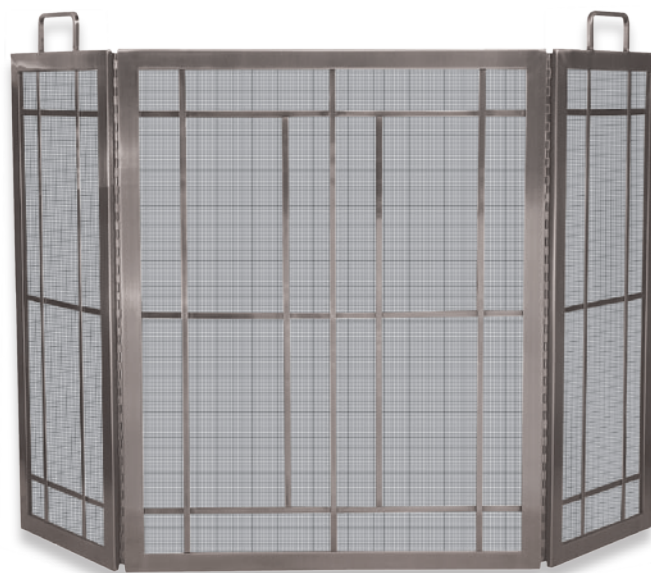

S-1981 **NEW!** 3 Fold Graphite Screen with Decorative Scrollwork
31" High x 49.25" Wide (45.8 lbs.)

S-1985 **NEW!** 3 Fold Arch Top Graphite Screen
31" High x 49" Wide (45 lbs.)

F-1980 **NEW!** 5 Piece Graphite Finish Fireset
30" High (11.8 lbs.)

F-1983 **NEW!** 5 Piece Graphite Finish Fireset with Leaves
31" High (11.5 lbs.)

W-1987 **NEW!** Graphite Finish Log Holder with Leaves
15.5" High x 14" Wide (9.9 lbs.)

W-1991 **NEW!** Graphite Finish Log Holder with Scrollwork
17.5" High x 13" Wide (11.8 lbs.)

Pewter

S-1616

S-1699

S-1696

S-1616 Single Panel Pewter Screen with Doors
33" High x 44" Wide (19 lbs.)

S-1699 3 Panel Pewter Screen with Reeds
30" High x 49" Wide (23.1 lbs.)

S-1696 3 Panel Pewter Mission Screen with
Handles
32" High x 48.5" Wide (22.7 lbs.)