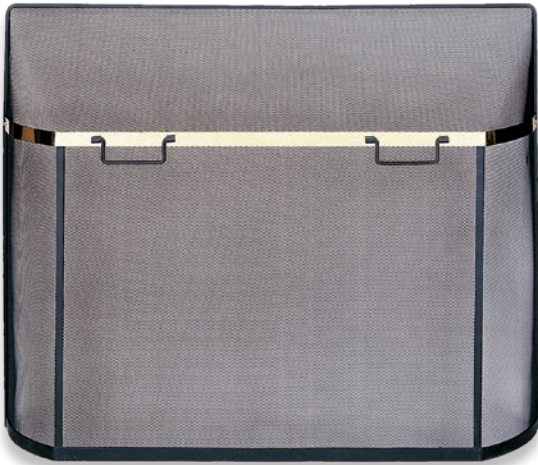

Specialty Line

S-6939