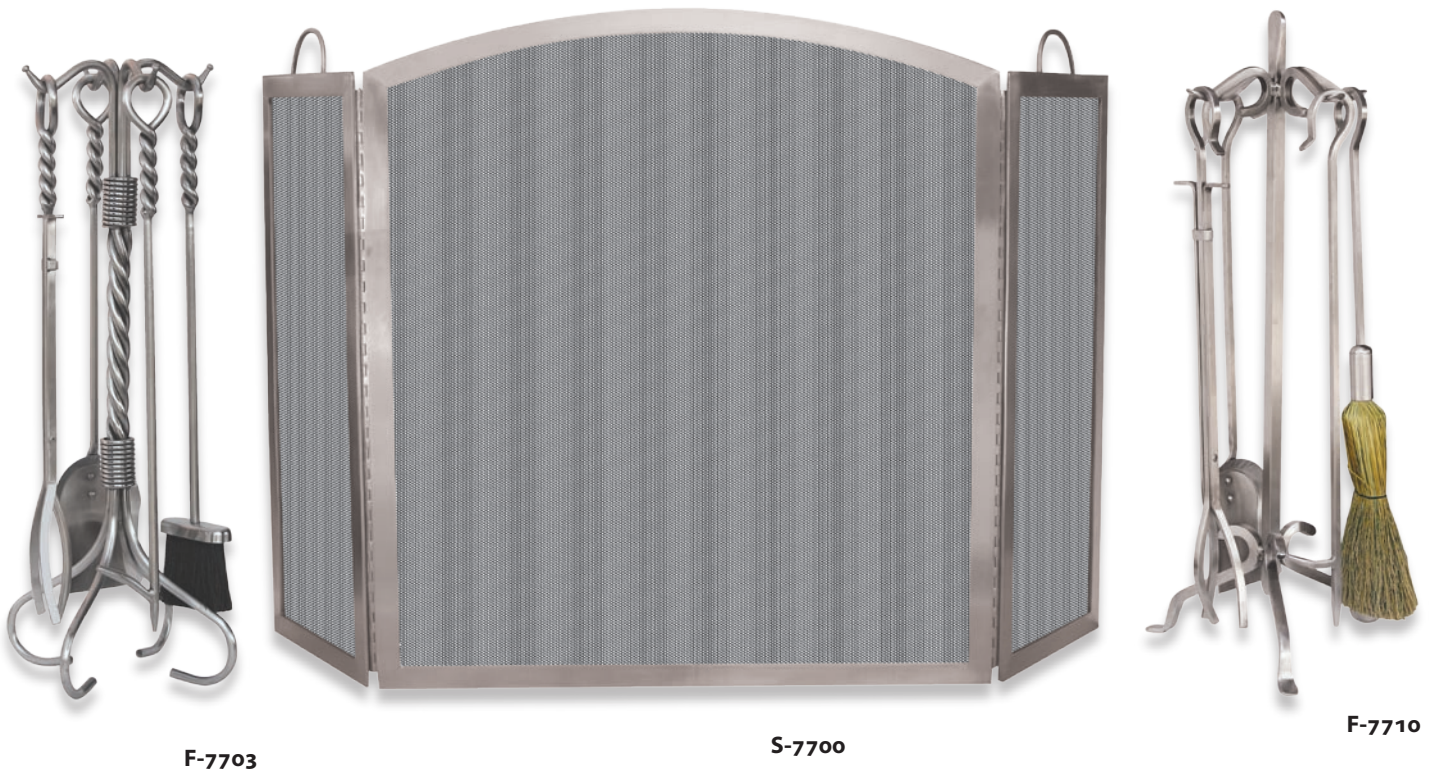

W-1189

NEW

W-1196

NEW

W-1198

- F-1179 **NEW!** 5 Piece Olde World Iron Ring/Swirl Fireset
31" High (23 lbs.)
- F-1181 **NEW!** 5 Piece Olde World Iron Fireset
33" High (24 lbs.)
- F-1183 **NEW!** 5 Piece Olde World Iron Fireset with Loop Handles
31" High (17 lbs.)

- W-1189 **NEW!** Olde World Iron Log Holder with Suede Leather Carrier
14.5" High x 22" Wide (17 lbs.)
- W-1196 **NEW!** Olde World Iron Log Holder with Suede Leather Carrier
20" High x 23" Wide (16 lbs.)
- W-1198 **NEW!** Olde World Iron Log Rack with Tools
30" High x 14.5" Wide (23 lbs.)

Stainless Steel

Made of 304 Stainless Steel

F-7703 5 Piece Stainless Steel Fireset with Twist Handles
30" High (21.5 lbs.)

S-7700 3 Fold Stainless Steel Screen with Handles
32" High x 54" Wide (25.6 lbs.)