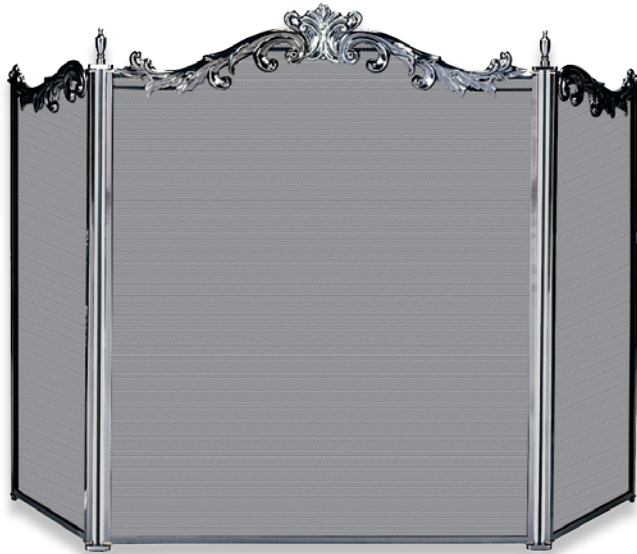

Satin Antique Brass

S-8088