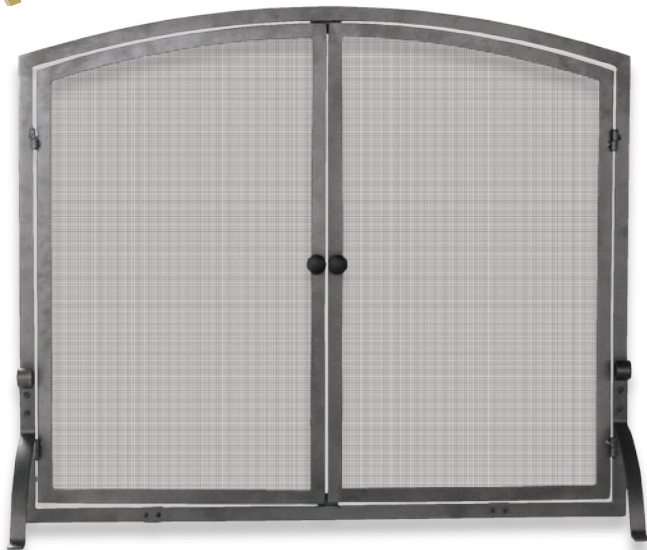

Olde World Iron

NEW

S-1146
33" High x 39" Wide

S-1142
34" High x 44" Wide

NEW