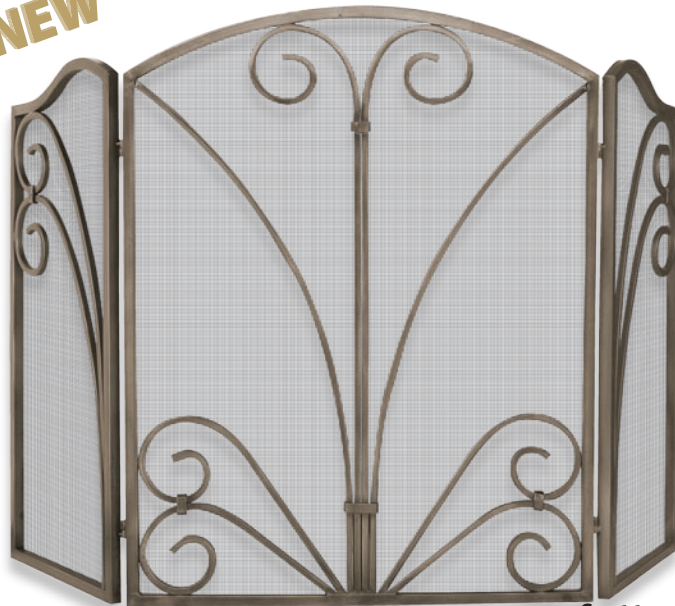

S-1380 3 Fold Antique Copper Leaded Glass
Screen
34" High x 52.25" Wide (59 lbs.)

Venetian Bronze

NEW

S-1659

NEW

S-1662

S-1659 **NEW!** 3 Fold Venetian Bronze Screen with Bowed Bar Scrollwork
40" High x 56" Wide (34 lbs.)

S-1662 **NEW!** 3 Fold Venetian Bronze Screen with Decorative Scrollwork
35" High x 55" Wide (43 lbs.)

Venetian Bronze

S-1626

S-1607

S-1645

S-1651

- S-1626** 3 Fold Venetian Bronze Screen with Handles
36" High x 54.5" Wide (55 lbs.)
- S-1607** 3 Fold Venetian Bronze Screen
33" High x 52.5" Wide (23.1 lbs.)