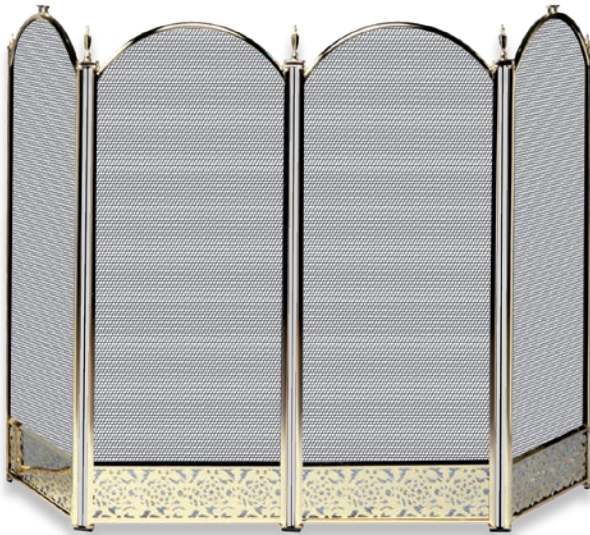

S41010PB 4 Fold Polished Brass Screen (S-2113)
32" High x 52" Wide (10 lbs.)

Triple Plated

S41010AK

S41010AB

S-2115

S-4645

S41010AK 4 Fold Antique Brass/Black Screen (S-5118)
32" High x 52" Wide (10 lbs.)

S41010AB 4 Fold Antique Brass Screen (S-4114)
32" High x 52" Wide (10 lbs.)

S-2115 4 Fold Polished Brass Screen
with Decorative Filigree
32" High x 52" Wide (10 lbs.)

S-4645 4 Fold Antique Brass Screen
with Decorative Filigree
32" High x 52" Wide (10 lbs.)

Triple Plated

T40140BK