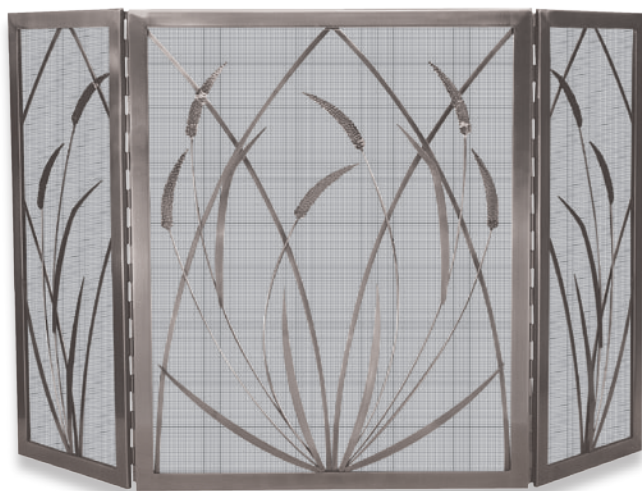

Pewter

S-1699

S-1616 Single Panel Pewter Screen with Doors
33" High x 44" Wide (19 lbs.)

S-1699 3 Panel Pewter Screen with Reeds
30" High x 49" Wide (23.1 lbs.)

S-1696 3 Panel Pewter Mission Screen with
Handles
32" High x 48.5" Wide (22.7 lbs.)