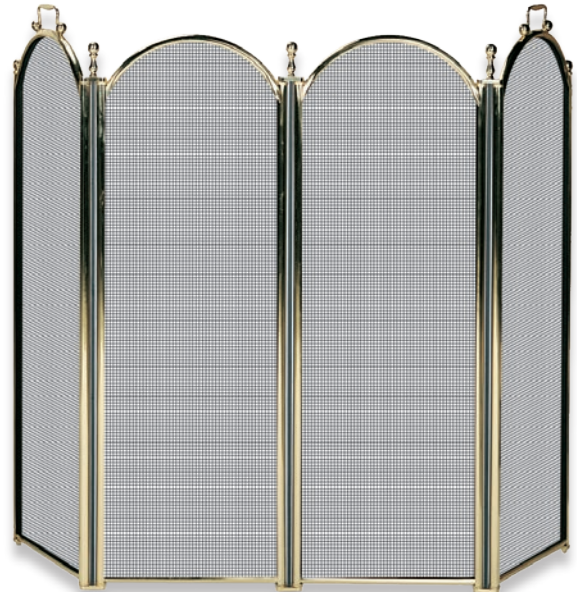

F-1385 5 Piece Antique Copper Finish Solid
Brass Toolset
31" High (15 lbs.)

Solid Brass

S-9668

S-9665

S-9867

S-9099

S-9668 3 Fold Cast Solid Brass Screen
33" High x 51" Wide (15 lbs.)

S-9665 4 Panel Cast Solid Brass Screen
33" High x 51" Wide (17.75 lbs.)

S-9867 3 Fold Fully Cast Solid Brass Screen
31.5" High x 42" Wide (20 lbs.)

S-9099 3 Fold Ornate Fully Cast Solid Brass Screen
31" High x 41" Wide (26 lbs.)

Solid Brass

S-2845

S-9205

S-9201

S-9112

- S-2845** 4 Fold Polished Brass "Floral"
Tempered Glass Screen
32" High x 52" Wide (37.3 lbs.)
- S-9205** 4 Fold Solid Brass Premium Screen
34" High x 54" Wide (20.6 lbs.)

- S-9201** 3 Fold Solid Brass Premium Screen
34" High x 54" Wide (18.7 lbs.)
- S-9112** 4 Fold Solid Brass Screen
with Decorative Filigree
32" High x 52" Wide (10.5 lbs.)

Solid Brass

F-9021

F-9017

F-9694

F-9976