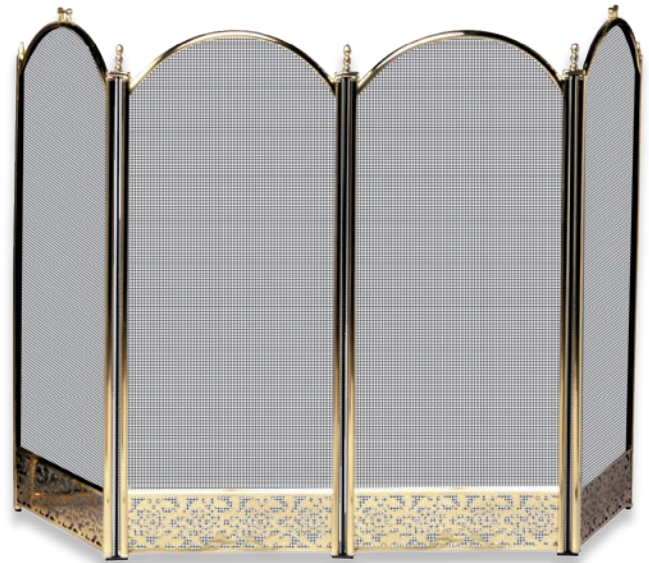

S-9867 3 Fold Fully Cast Solid Brass Screen
31.5" High x 42" Wide (20 lbs.)

S-9099 3 Fold Ornate Fully Cast Solid Brass Screen
31" High x 41" Wide (26 lbs.)

Solid Brass

S-2845

S-9205

S-9201

S-9112

- S-2845** 4 Fold Polished Brass "Floral"
Tempered Glass Screen
32" High x 52" Wide (37.3 lbs.)
- S-9205** 4 Fold Solid Brass Premium Screen
34" High x 54" Wide (20.6 lbs.)

- S-9201** 3 Fold Solid Brass Premium Screen
34" High x 54" Wide (18.7 lbs.)
- S-9112** 4 Fold Solid Brass Screen
with Decorative Filigree
32" High x 52" Wide (10.5 lbs.)

Solid Brass

F-9021

F-9017

F-9694

F-9976