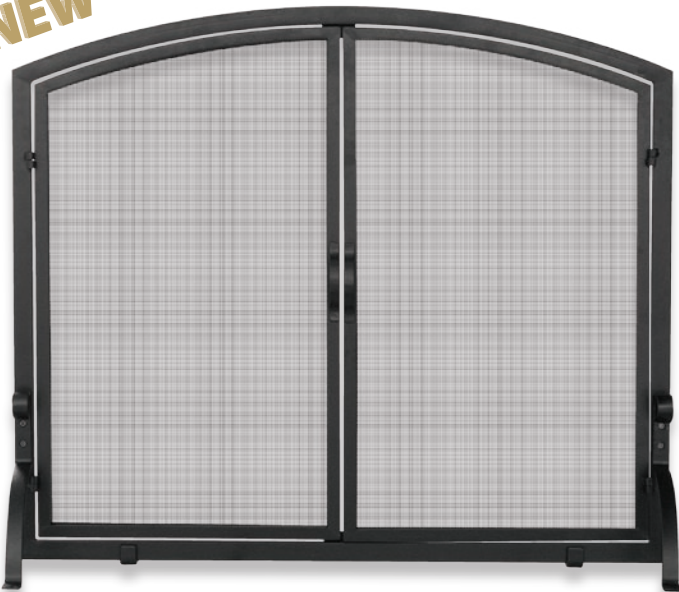

S-1062

S-1064

NEW