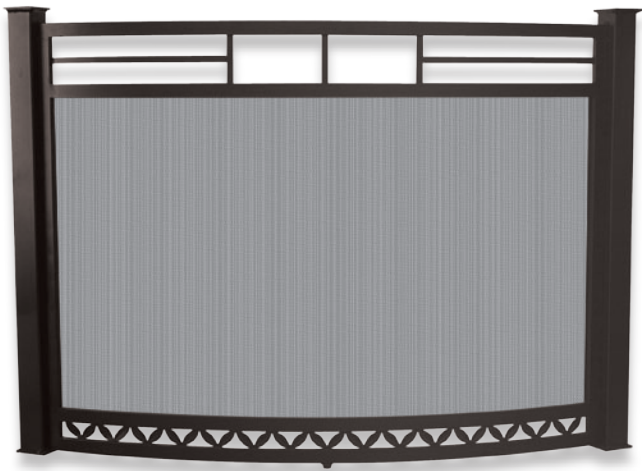

Black Wrought Iron

S-1092