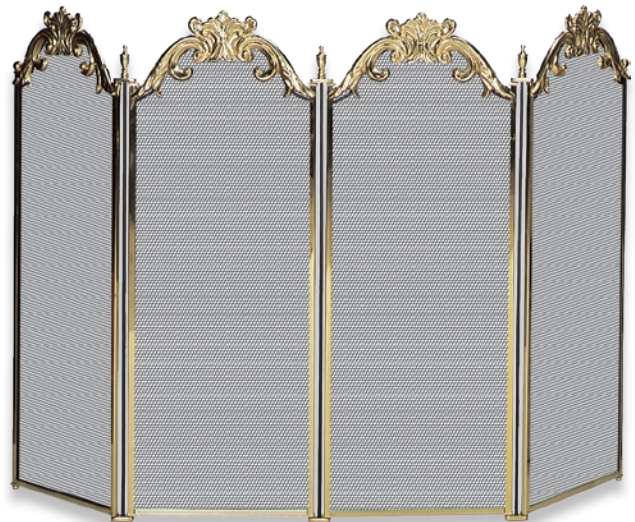

Solid Brass

S-9665

S-9668 3 Fold Cast Solid Brass Screen
33" High x 51" Wide (15 lbs.)

S-9665 4 Panel Cast Solid Brass Screen
33" High x 51" Wide (17.75 lbs.)

S-9867 3 Fold Fully Cast Solid Brass Screen
31.5" High x 42" Wide (20 lbs.)

S-9099 3 Fold Ornate Fully Cast Solid Brass Screen
31" High x 41" Wide (26 lbs.)