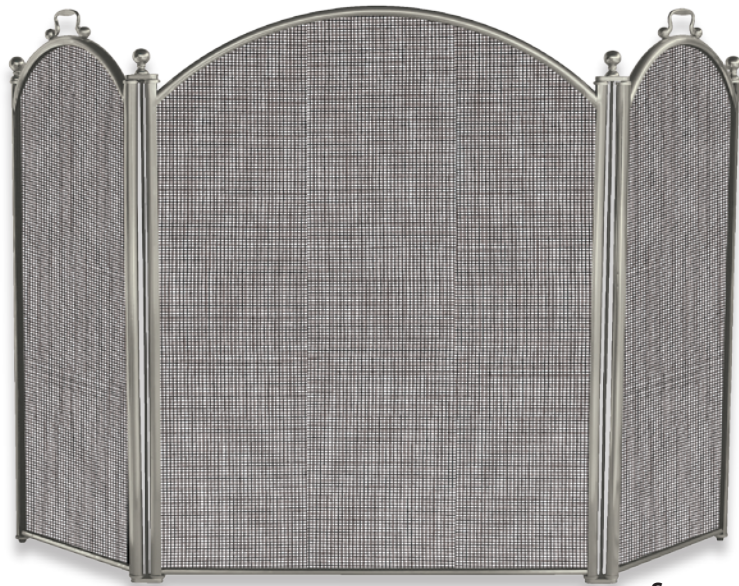

Satin Pewter

S-7539