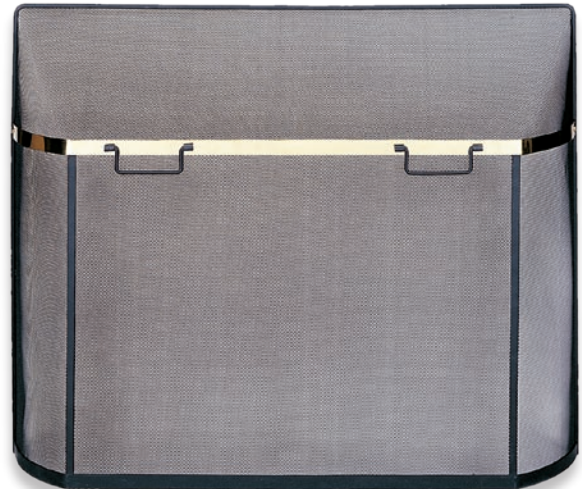

Specialty Line

S-6944

- S-6939 Premium Sparkguard Black & Brass
  31" High x 39" Wide (10 lbs.)
- S-6944 Premium Sparkguard Black & Brass
  33" High x 44" Wide (11 lbs.)

- S-6739 Premium Sparkguard Natural Finish
  31" High x 39" Wide (10 lbs.)
- S-6743 Premium Sparkguard Natural Finish
  33" High x 44" Wide (11 lbs.)