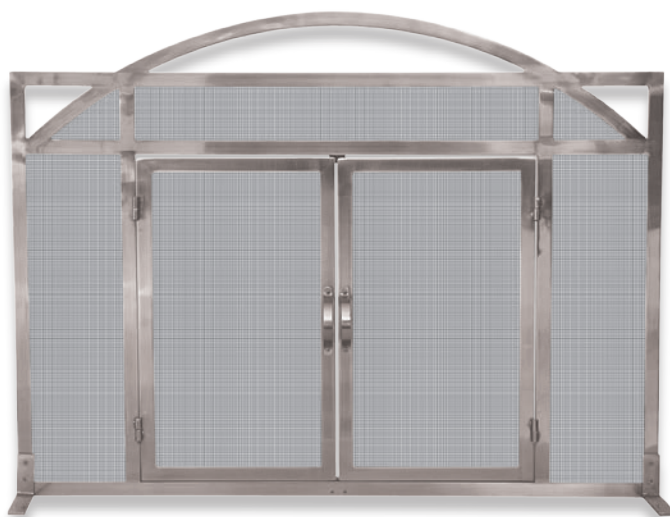

Pewter

S-1616