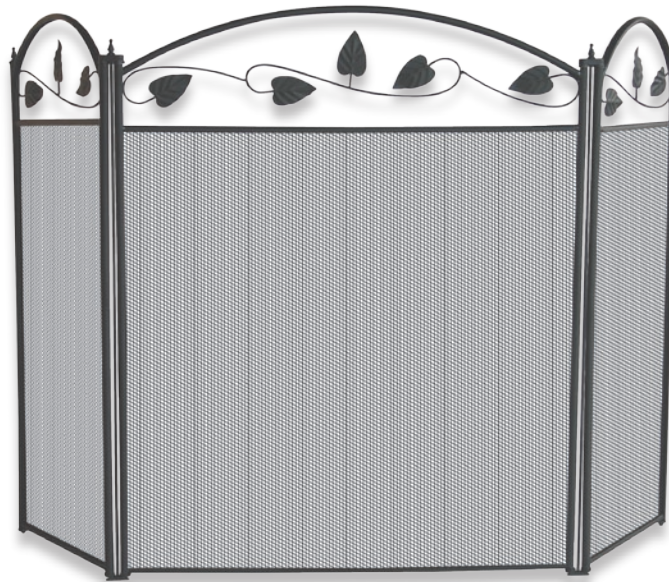

S-1037

S-1034 3 Fold Black Bottom Leaf Screen
34.25" High x 54" Wide (14 lbs.)

S-1037 3 Fold Black Top Leaf Screen
32" High x 52" Wide (8 lbs.)