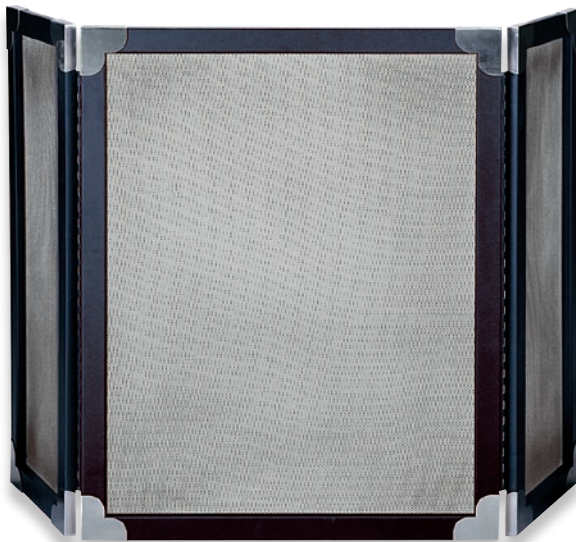

- A-1252** Black Cast Iron Owl Andirons
with Reflective Glass Eyes
10" High (12.35 lbs.)
- A-1124** Ring Swirl Black Andirons
17" High (6 lbs.)

Brushed Nickel

S-7582

S-7588

S-7590

F-7580

F-7586

W-7584