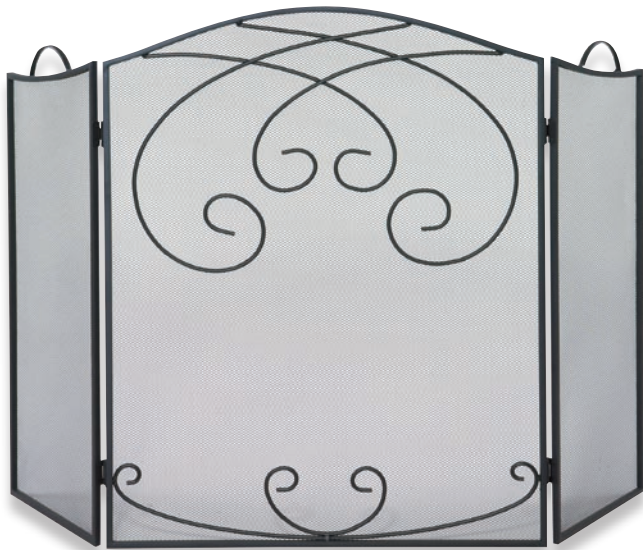

Black Wrought Iron

S-1086