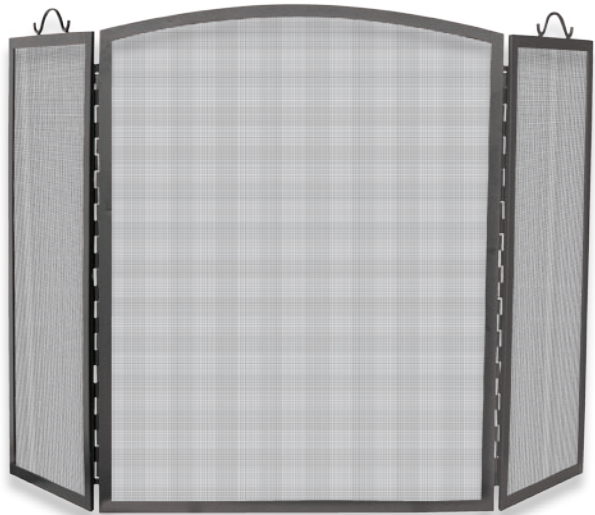

Olde World Iron

NEW

S-1146
33" High x 39" Wide

S-1142
34" High x 44" Wide

NEW

S-1158
31" High x 39" Wide

S-1156
33" High x 44" Wide

S-1154
35" High x 50" Wide

NEW

S-1166
32" High x 52" Wide

S-1172
36" High x 56" Wide

- S-1146** **NEW!** Single Panel Olde World Iron Screen with Doors, Medium
33" High x 39" Wide (24.8 lbs.)
- S-1142** **NEW!** Single Panel Olde World Iron Screen with Doors, Large
34" High x 44" Wide (23.5 lbs.)
- S-1158** **NEW!** Single Panel Olde World Iron Screen, Small
31" High x 39" Wide (16 lbs.)
- S-1156** **NEW!** Single Panel Olde World Iron Screen, Medium
33" High x 44" Wide (17.4 lbs.)