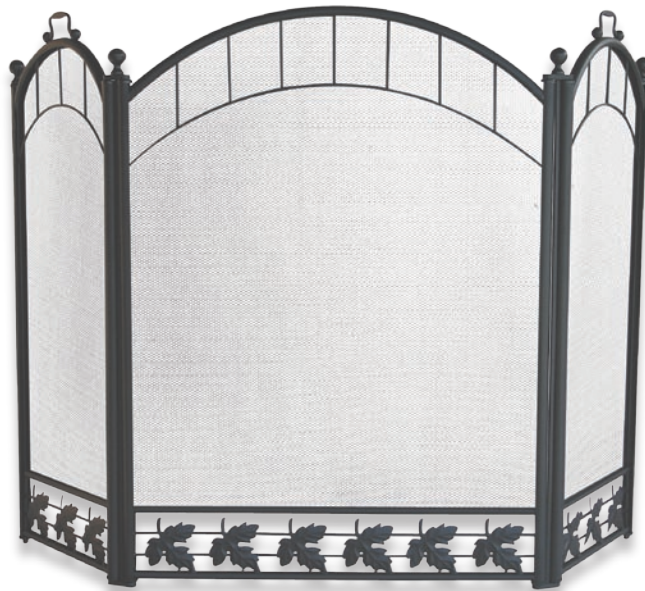

Specialty Line

S-1034