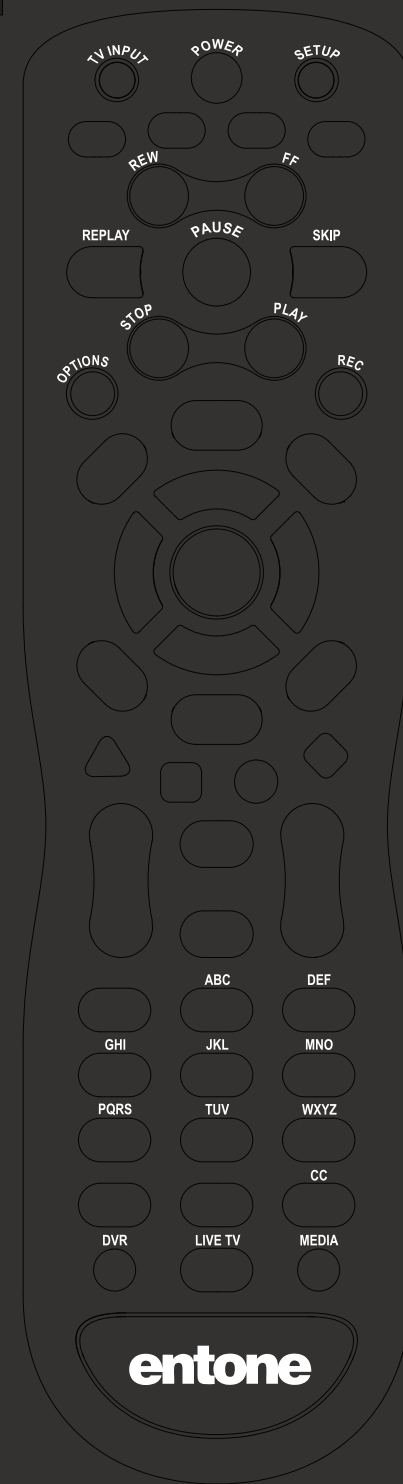

Topcase Artwork