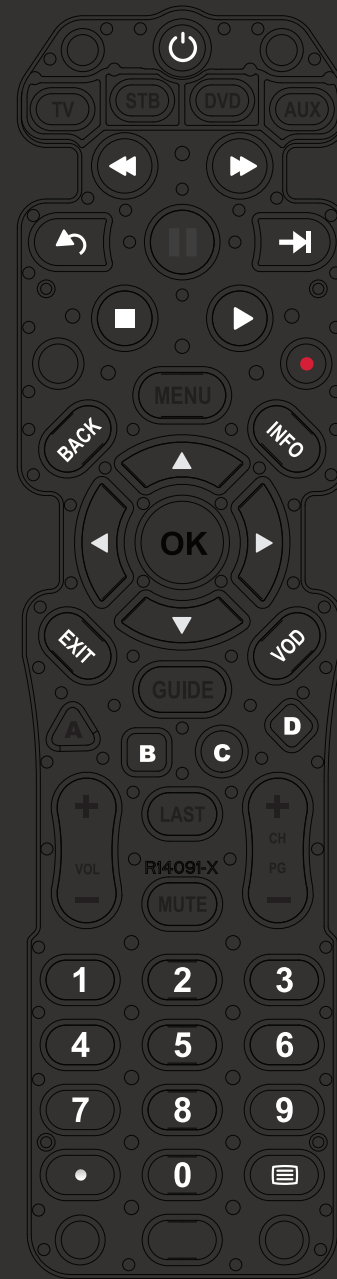

Based on Rendering: Entone RF Nova Media Room NASA 01C
Dimensions: 51.5 x 195 x 36 mm
Batteries: AA x 2
Designer: Rex Xu
PM/AE: Yasemin Kayalar
Date: 9/9/2014
URC: 4031BC0-001-R

Revisions:
Rev. 01, RX
Initial Release

PANTONE®

Top Housing
Pure Black

Bottom Housing Battery Door
Pure Black

Keys
Translucent Matte Finish
Pure Black Matte Finish
Yellow 108 U Matte Finish
Green 355 U Matte Finish
Red 185 U Matte Finish
Blue 300 U Matte Finish

Keypad Print
Pure White Matte Finish
Pure Black Matte Finish
Red 185 U Matte Finish

Housing Print
Pure White Matte Finish

Keypad Artwork