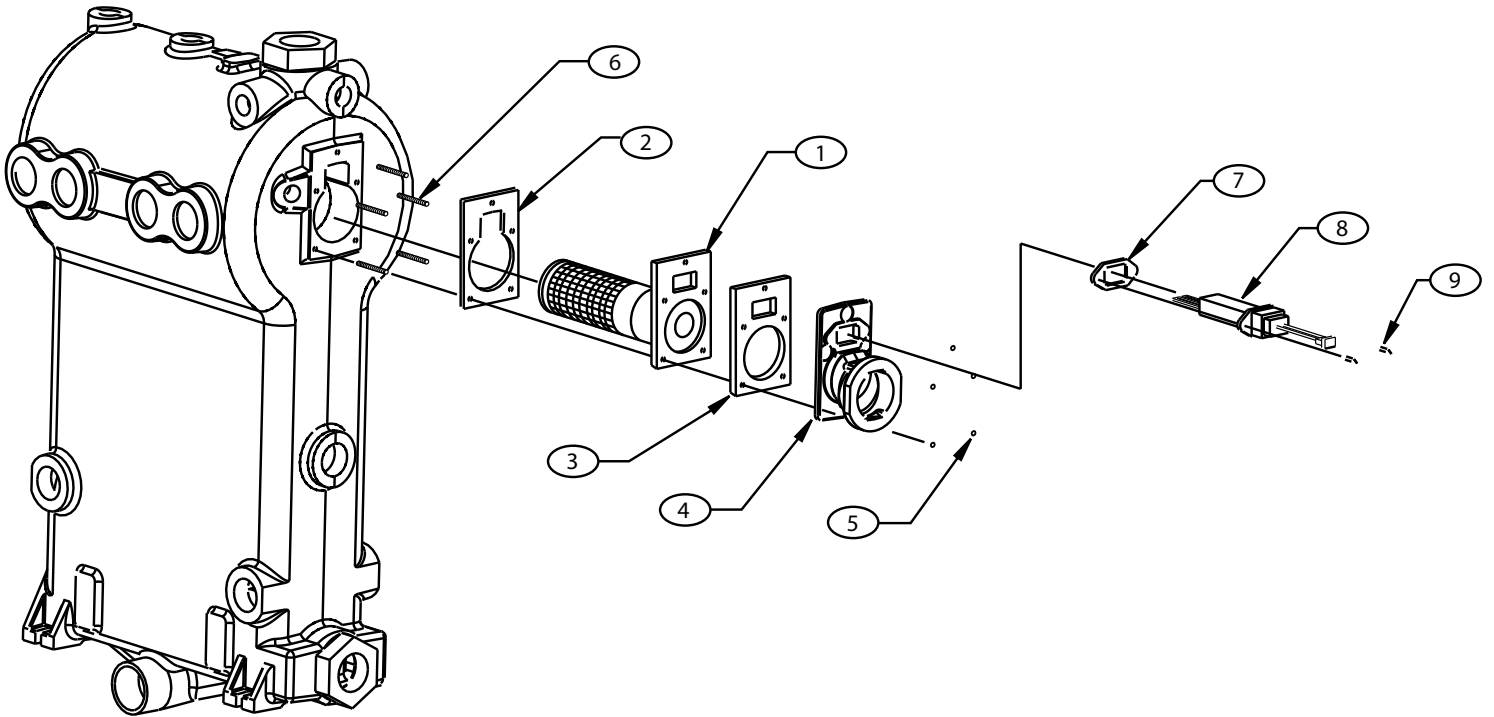

BURNER ASSEMBLY

ITEM	PART NO.	DESCRIPTION	QTY.
1	2272149	Burner Replacement Kit	1
2	1250009	Burner/Casting Gasket	1
3	1250008	Burner/Flue Adapter Gasket	1
4	12101022	Flue Adapter	1
5	14695810	Hex Nut w/Serrated Washer ¼"-20	5
6	1450011	Threaded Stud ¼"-20 x 1½"	5

Hot Surface Igniter Replacement Kit (P/N#550002068)

(includes Items 7-9 (below))

7	—	Igniter/Mixer Gasket	1
8	—	Hot Surface Igniter	1
9	—	Screw 10-32 x ¾"	2