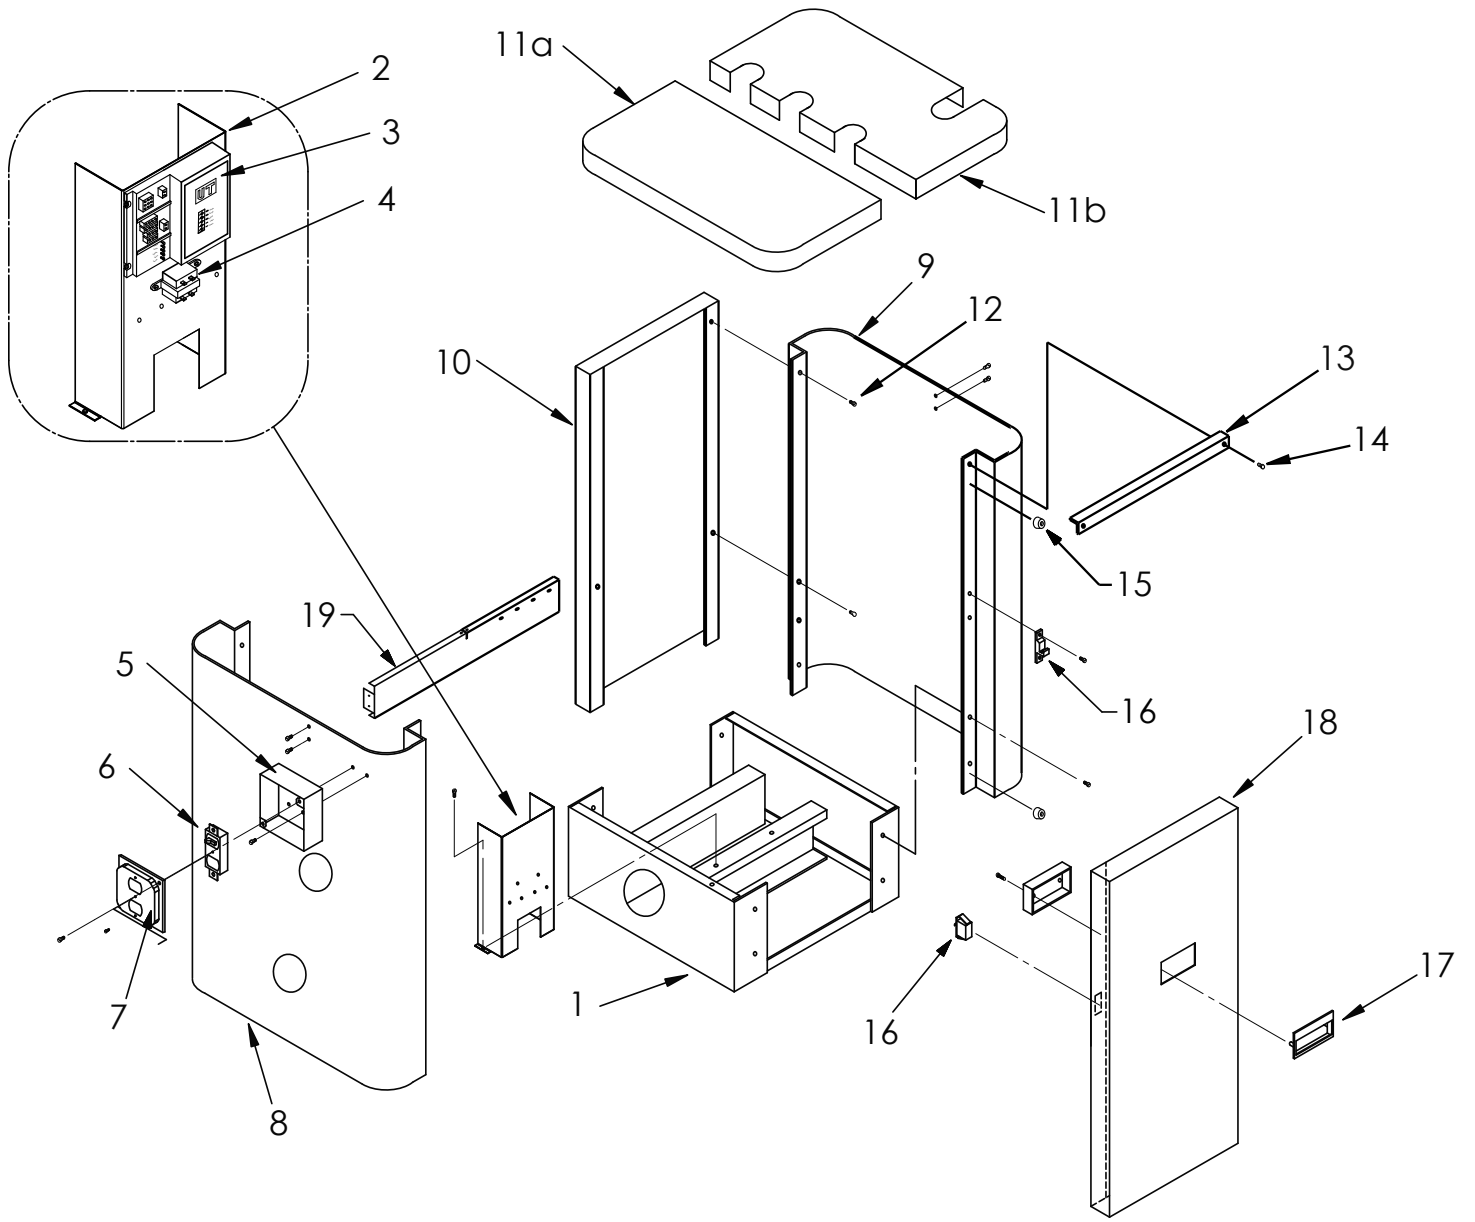

JACKET AND BASE ASSEMBLY

JACKET AND BASE ASSEMBLY

ITEM	PART NO.	DESCRIPTION	QTY.
1	2272144	Base Replacement Kit (125-200)	1
2	650001028	Control Panel	1
3	14662803	Control Integrated	1
4	550001339	40 VA Transformer Replacement Kit	1
5	14631316	4" x 4" x 2 1/8" J-Box	1
6	14631319	Switch, P & S	1
7	14631318	J-Box Plate Cover	1
	2272152AD	Jacket Panel, Left Side Replacement Kit, Gray	1
	2272151AD	Jacket Panel, Right Side Replacement Kit, Gray	1
10	750001031AC	Jacket Panel, Back, Blue	1
11a	2370003AC	Jacket Panel, Top Left, Blue	1
11b	2370004AC	Jacket Panel, Top Right, Blue	1
12	14695074	Screw #10 x 1/2" ZP	14
13	750001034	Jacket Tie Bar	1
14	14695060	Screw #10 x 1/2"	12
15	1225013	Tap Bumper	4
16	1225012	Latch and Clip Kit	1
17	14631095	Door Pull	1
18	2272150AC	Jacket Service Door Replacement Kit	1
19	2485001	Pressure Switch Mounting Plate	1
*	240006970	Wire Harness	1
*	14631174	2 1/2" Plug	1
*	550001485	Jacket, Complete Replacement Kit, Blue and Gray	1