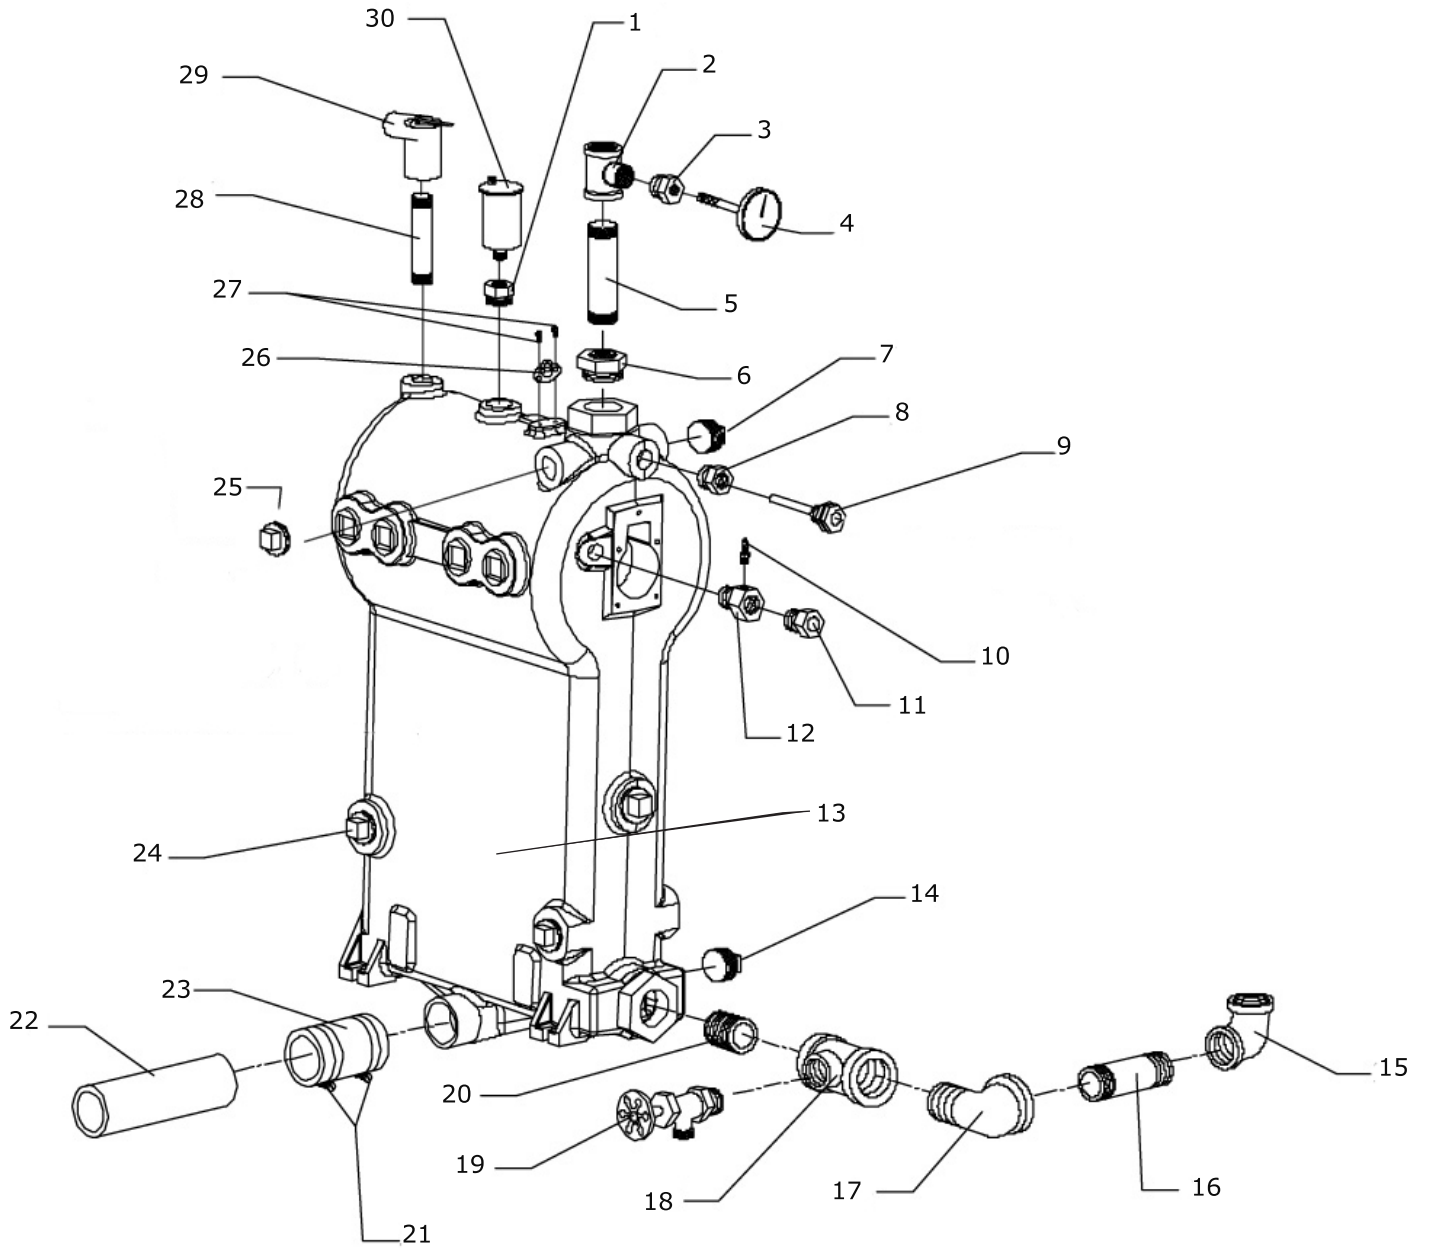

JACKET AND BASE ASSEMBLY

JACKET AND BASE ASSEMBLY

ITEM	PART NO.	DESCRIPTION	QTY.
1	2272144	Base Replacement Kit (125-200)	1
2	650001028	Control Panel	1
3	14662803	Control Integrated	1
4	550001339	40 VA Transformer Replacement Kit	1
5	14631316	4" x 4" x 2 1/8" J-Box	1
6	14631319	Switch, P & S	1
7	14631318	J-Box Plate Cover	1
	2272152AD	Jacket Panel, Left Side Replacement Kit, Gray	1
	2272151AD	Jacket Panel, Right Side Replacement Kit, Gray	1
10	750001031AC	Jacket Panel, Back, Blue	1
11a	2370003AC	Jacket Panel, Top Left, Blue	1
11b	2370004AC	Jacket Panel, Top Right, Blue	1
12	14695074	Screw #10 x 1/2" ZP	14
13	750001034	Jacket Tie Bar	1
14	14695060	Screw #10 x 1/2"	12
15	1225013	Tap Bumper	4
16	1225012	Latch and Clip Kit	1
17	14631095	Door Pull	1
18	2272150AC	Jacket Service Door Replacement Kit	1
19	2485001	Pressure Switch Mounting Plate	1
*	240006970	Wire Harness	1
*	14631174	2 1/2" Plug	1
*	550001485	Jacket, Complete Replacement Kit, Blue and Gray	1

^(b) Not available on all models. Consult factory for details.

BURNER ASSEMBLY

ITEM	PART NO.	DESCRIPTION	QTY.
1	2272149	Burner Replacement Kit	1
2	1250009	Burner/Casting Gasket	1
3	1250008	Burner/Flue Adapter Gasket	1
4	12101022	Flue Adapter	1
5	14695810	Hex Nut w/Serrated Washer ¼"-20	5
6	1450011	Threaded Stud ¼"-20 x 1½"	5

Hot Surface Igniter Replacement Kit (P/N#550002068)

(includes Items 7-9 (below))

7	—	Igniter/Mixer Gasket	1
8	—	Hot Surface Igniter	1
9	—	Screw 10-32 x ¾"	2

BOILER BLOCK AND PIPING ASSEMBLY

BOILER BLOCK AND PIPING ASSEMBLY