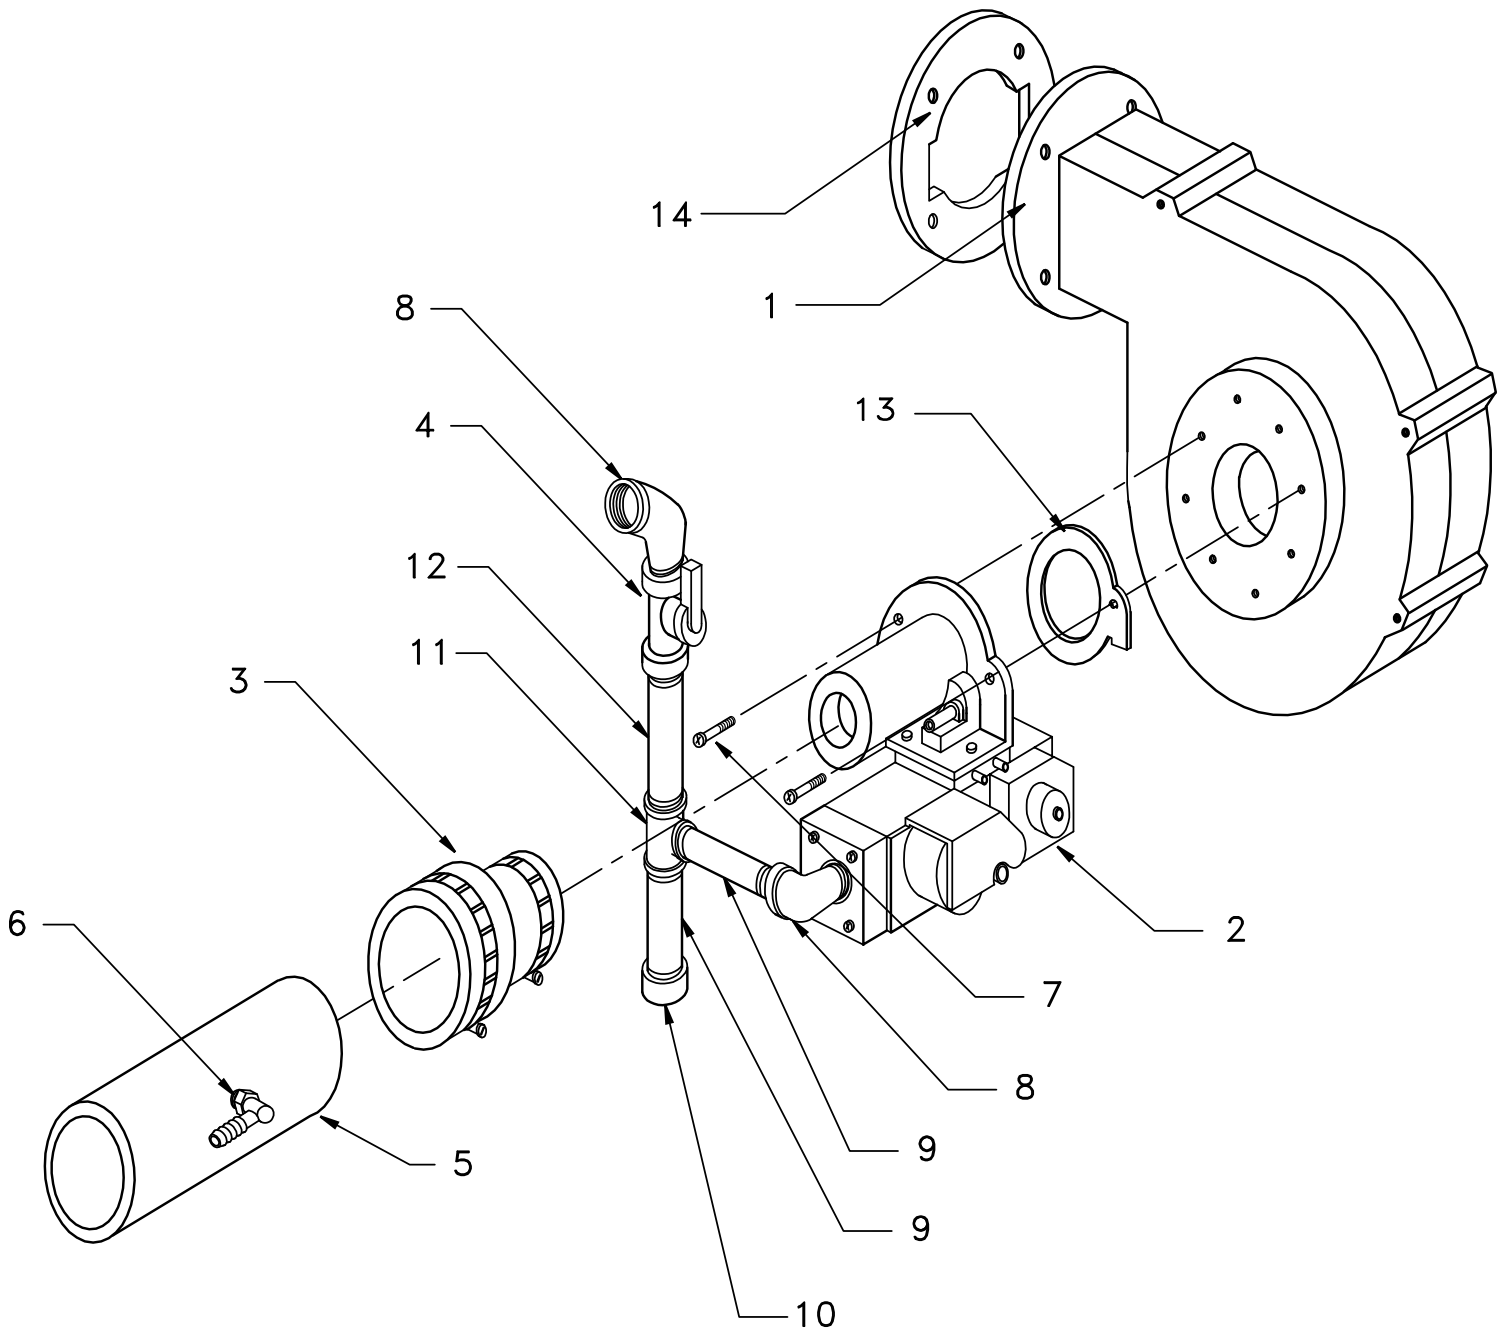

FLUE ADAPTER AND EXHAUSTER ASSEMBLY

FLUE ADAPTER AND EXHAUSTER ASSEMBLY

ITEM	PART NO.	DESCRIPTION	QTY.
1	2272145	Blower Replacement Kit (includes #13 (below))	1
2	2272140	Gas Valve Replacement Kit (125 Only)	1
	2272141	Gas Valve Replacement Kit (150 Only)	1
	2272142	Gas Valve Replacement Kit (175 Only)	1
	2272143	Gas Valve Replacement Kit (200 Only)	1
3	14631311	2" x 1½" Flex Coupling	1
4	1570038	Ball Valve ½" (Blue)	1
5	1400007	Vent Pipe 2" PVC SCH-40 (8" Long)	1
6	1230011	Fitting, PE, ⅛" NPT" x ³/₁₆", Barb 90°	1
7	1450012	Screw T25 Torx	2
8	14693801	Elbow Street Mall ½" - 90 PWX	2
9	14607301	Nipple Blk. Std. ½" NPT x 3"	2
10	1225015	Cap ½" Cast Iron	1
11	14657015	Tee Black ½"	1
12	14607803	Nipple Blk. Std. ½" x 4½"	1
13	1250021	Gasket, Cork, Venturi	1
14	1250007	Gasket, Fan Flue Adapter	1
*	1272033	Nat to LP Replacement Kit (125 Only)	1
*	1272034	Nat to LP Replacement Kit (150 Only)	1
*	1272035	Nat to LP Replacement Kit (175 Only)	1
*	1272036	Nat to LP Replacement Kit (200 Only)	1
*	1272037	LP to Nat Replacement Kit (125-200)	1

* Not Shown