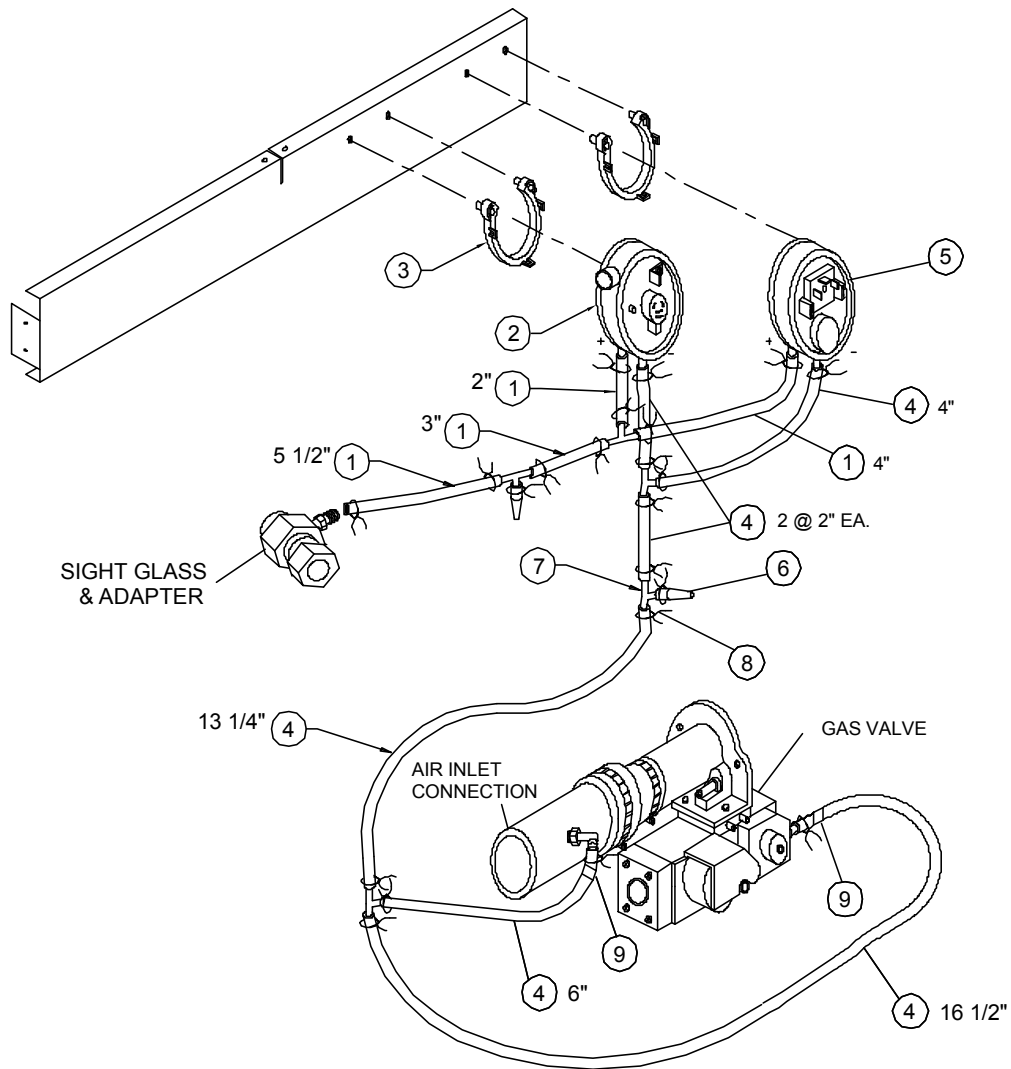

EXHAUST TEE AND CONDENSATE TRAP ASSEMBLY

ITEM	PART NO.	DESCRIPTION	QTY.
1	240006820	Vent Pipe 2" CPVC SCH-40 x 29½" S636	2
2	3002223	Tee 2" CPVC SCH-80 S636, w/ hole	1
3	240006827	Vent Pipe 2" CPVC SCH-40 x 7" S636	1
4	240005852	Cleanout, PVC, 2"	1
*	240007536	Parts Bag, 90-200 Condensate (contains items 5-8)	
5	1001002	PVC Fitting ½" NPT Male x ½" Slip Female	1
6	240007262	Pipe ½" PVC SCH-40 x 3¾"	5
7	1190005	Elbow ½" x 90° PVC SCH-40	3
8	1510012	Tee ½" x ½" x ½" PVC SCH-40	1
*	29571	3" Concentric Vent Kit ULC S636	1
*	240006822	Coupling, 2" CPVC	1

550002946 condensate Trap / Exhaust Tee Kit (contains items 2 thru 11 as well as parts for connecting to existing vent and condensate lines.)

* Not Shown

MIXER AND AIR PRESSURE SWITCH ASSEMBLY

ITEM	PART NO.	DESCRIPTION	QTY.
1	1552014	Silicone Tubing, $\frac{3}{16}$ " I.D.	Varies
2	1401004	Air Pressure Switch, 3½" W.C.	1
3	1401002	Air Pressure Switch Clip	2
4	1552004	Orange Silicone Tubing, $\frac{3}{16}$ " I.D.	Varies
5	1401003	Air Pressure Switch. ½" W.C.	1
6	1230006	$\frac{3}{16}$ " Black Vinyl Cap	2
7	1510009	Plastic Barbed Hose Tee, $\frac{3}{16}$ " I.D.	5
8	1110001	Rotor Clamp	22
9	PB-002.02	Pilot Orifice, BBR10	2