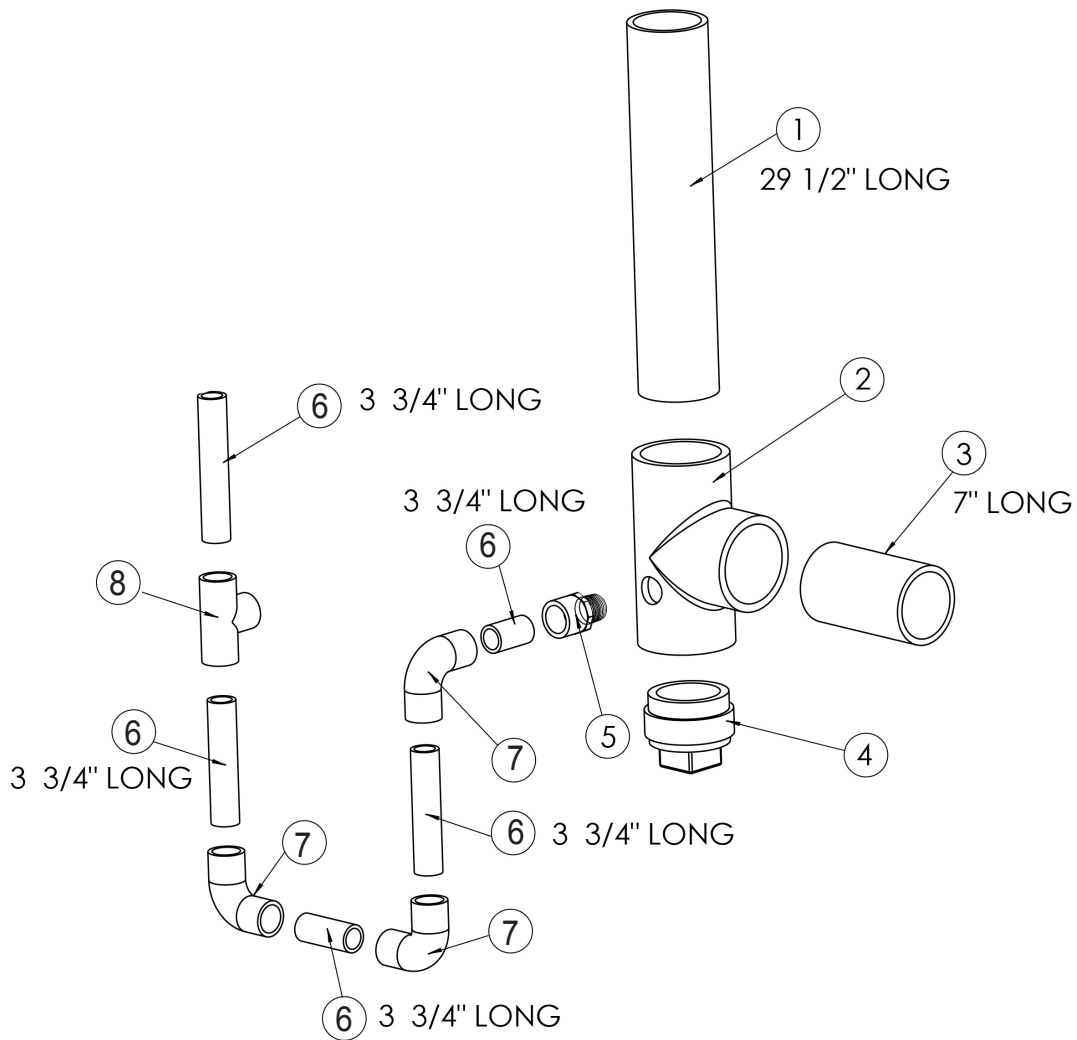

EXHAUST TEE AND CONDENSATE TRAP ASSEMBLY

ITEM	PART NO.	DESCRIPTION	QTY.
1	240006820	Vent Pipe 2" CPVC SCH-40 x 29½" S636	2
2	3002223	Tee 2" CPVC SCH-80 S636, w/ hole	1
3	240006827	Vent Pipe 2" CPVC SCH-40 x 7" S636	1
4	240005852	Cleanout, PVC, 2"	1
*	240007536	Parts Bag, 90-200 Condensate (contains items 5-8)	
5	1001002	PVC Fitting ½" NPT Male x ½" Slip Female	1
6	240007262	Pipe ½" PVC SCH-40 x 3¾"	5
7	1190005	Elbow ½" x 90° PVC SCH-40	3
8	1510012	Tee ½" x ½" x ½" PVC SCH-40	1
*	29571	3" Concentric Vent Kit ULC S636	1
*	240006822	Coupling, 2" CPVC	1

550002946 condensate Trap / Exhaust Tee Kit (contains items 2 thru 11 as well as parts for connecting to existing vent and condensate lines.)

* Not Shown