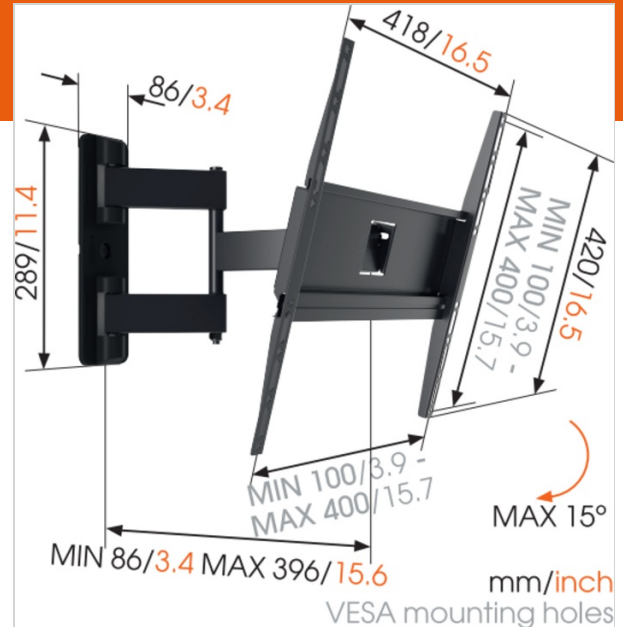

MA 3040 (A1) Full-Motion TV Wall Mount

Article number (SKU) 8553040
Colour Black

Key benefits

- Reliable quality for an affordable price
- Smoothly turn your TV up to 180°
- Lock your TV securely in place

For TVs up to 55 inch (140 cm)

The MA3040 wall bracket provides secure mounting for larger TVs, from 32 to 55 inch (82 to 140 cm). This solidly-built bracket can hold TVs up to 25 kg.

Flexible wall brackets that turn up to 180°

An M-series wall bracket that turns up to 180° allows you to watch television from anywhere in the room. Pull your TV forward and turn it to either side for an great viewing angle, even if it's mounted inside a cabinet.

The M-series: solid and straightforward wall mounting solutions

Protect your TV by mounting it securely to the wall with a Vogel's M-series TV bracket. This full range of wall brackets features solid, reliable build quality and is protecting your TV from accidental damage. The Vogel's M-series: safety first at an affordable price.