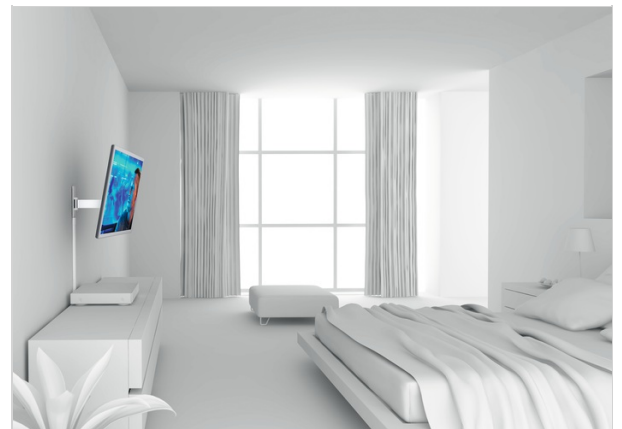

W52081 Full-Motion TV Wall Mount (white)

Article number (SKU) 8452081
Colour White

Key benefits

- Simply Smart Value: Great comfort for an affordable price
- Tilt (up to 20°) to avoid reflections
- Smoothly turn your TV up to 120°
- Guide your cables
- Easily level your TV even after installation

For large TVs up to 65 inch (165 cm)

The WALL 2325 TV wall mount is suitable for 40 to 65 inch (101 to 165 cm) TVs. It provides safe and secure mounting for TVs up to 30 kg (66 lbs).

Get the perfect viewing angle

Place a TV in a handy spot on the wall or in a corner of your bedroom, dining room or a kid's room with the WALL 2325 TV wall mount. Easily swing your TV away from the wall and tilt it up or down for the perfect view.

Want a great angle from any position?

Need a perfect viewing angle, no matter where you are in the room? Take a look at our full-motion TV wall brackets, which turn up to 180°.

W52081 Full-Motion TV Wall Mount (white)