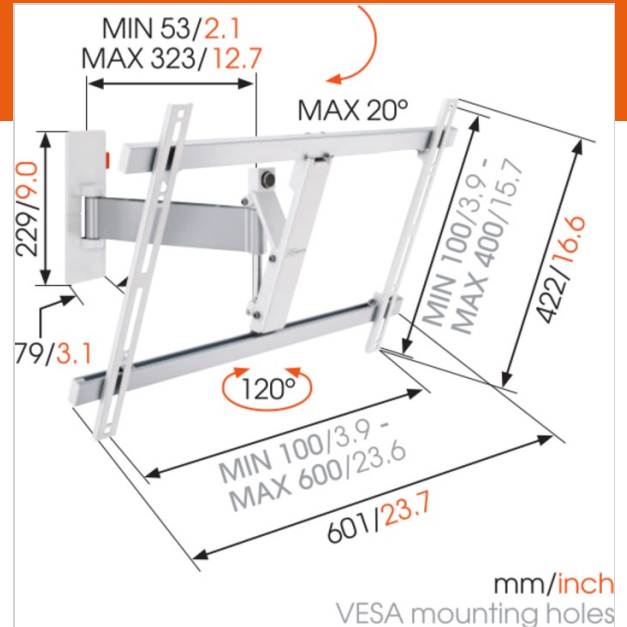

W52081 Full-Motion TV Wall Mount (white)

Article number (SKU) 8452081
Colour White

Key benefits

- Simply Smart Value: Great comfort for an affordable price
- Tilt (up to 20°) to avoid reflections
- Smoothly turn your TV up to 120°
- Guide your cables
- Easily level your TV even after installation

For large TVs up to 65 inch (165 cm)

The WALL 2325 TV wall mount is suitable for 40 to 65 inch (101 to 165 cm) TVs. It provides safe and secure mounting for TVs up to 30 kg (66 lbs).

Get the perfect viewing angle

Place a TV in a handy spot on the wall or in a corner of your bedroom, dining room or a kid's room with the WALL 2325 TV wall mount. Easily swing your TV away from the wall and tilt it up or down for the perfect view.

The WALL series: simply smart value

Vogel's designers drew upon over 40 years of highly durable Dutch design for the audiovisual market when they developed the clean and modern brackets of the WALL series. This resulted in affordable, smart wall brackets backed by a lifetime guarantee. Simply smart value.

Want a great angle from any position?

Need a perfect viewing angle, no matter where you are in the room? Take a look at our full-motion TV wall brackets, which turn up to 180°.