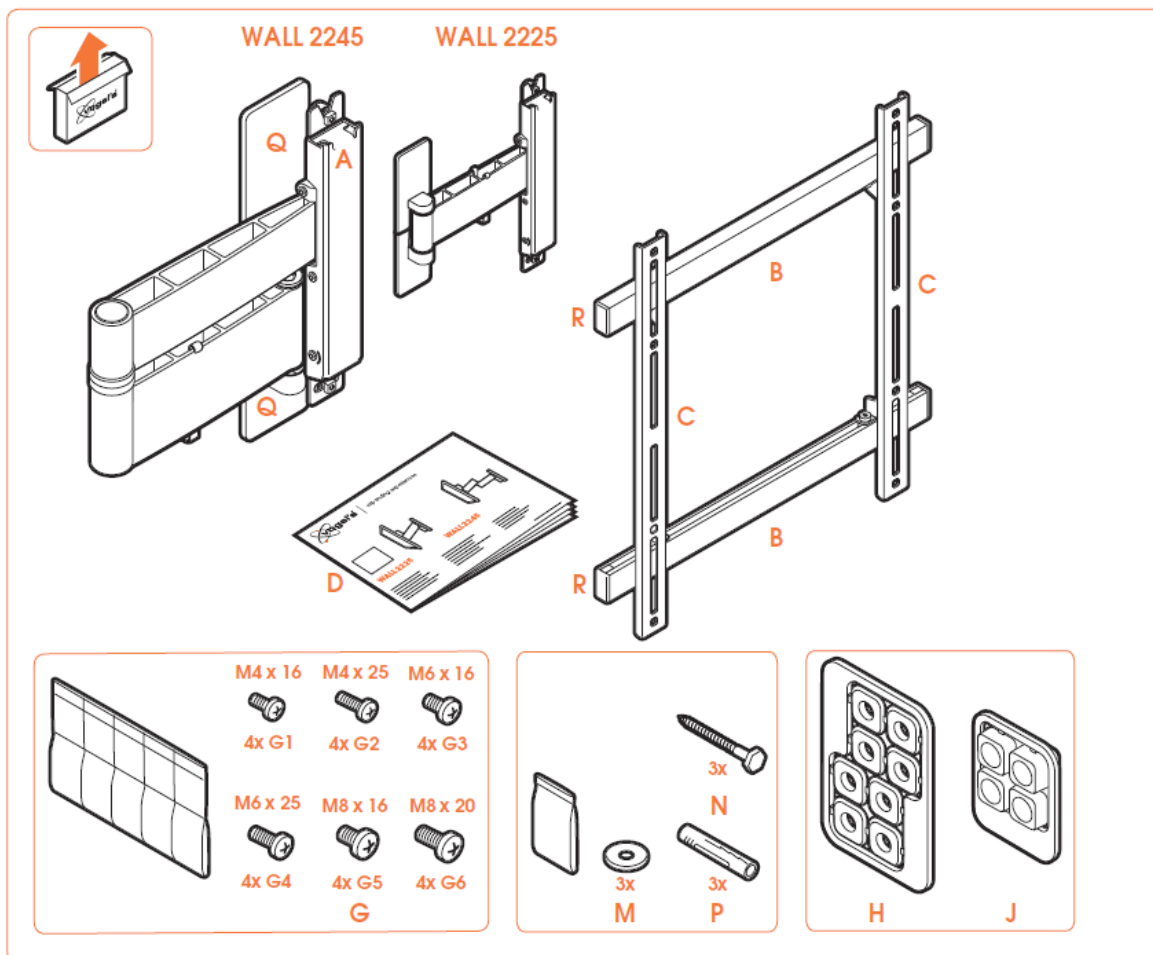

Spare parts list

WALL 2225 WHITE

NB Please be aware that only the below listed part numbers are available as spare part.

Part name	Part nr	Letter in exploded view
Screen mounting kit WALL 2225-2245-2325-2345	0391010	Bag with G
Set of spacers	0392015	J
Set of washers	0392014	H
Wall mounting kit WALL 2225-2245-2325-2345	0391009	Bag with M, N and P
Buffer interface bar WHITE	0392017	R
Vogel's orange logo tag	0800010	-
Bolt and nut to fix strip C on bar B	0994618 & 0994619	-
Cable clip WALL 2225-2325	0392018	-
Thumbnut WHITE (on back of bar B)	0392022	-
Wall plate upper cover WALL 2225-2325 WHITE	0392013	Q
Wall plate lower cover WALL 2225-2245-2325 WHITE	0392005	Q
Single carton WALL 2225 WHITE	0394037	-